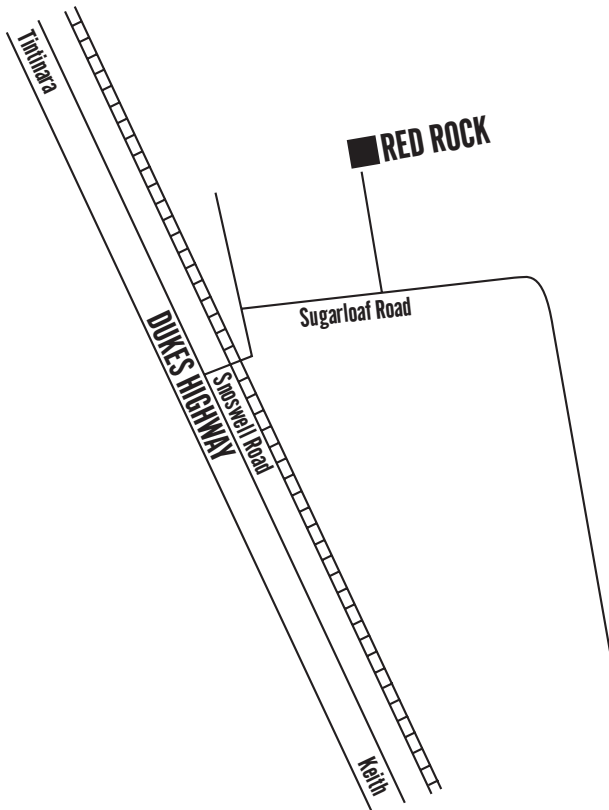

& EDSON LIVESTOCK

ON PROPERTY SALE

THURSDAY 24TH SEPTEMBER 2015 - 1PM

Interfaced with AUCTIONSPLUS Inspections from 10am

DIRECTIONS TO RED ROCK SALE VENUE

FROM KEITH:

- From the 110km sign as you leave Keith drive 14kms
- Turn right on to Snoswell Road over the Railway tracks travel .5km
- Turn right up Sugarloaf Road
- Travel 3km turn left

FROM TINTINARA:

- From the 110km sign travel 22kms
- Turn left on to Snoswell Road
- Over the Railway tracks travel 0.5km
- Turn right up Sugarloaf road
- Travel 3km turn left

BRADLEY & TANYA EDSON

1780 Sugar Loaf Road, PO Box 397, Keith SA 5267

P: 08 8756 5067 M: 0428 565 067

E: info@redrockwhitedorpers.com.au

BRUCELLOSIS NO: 1172 - AHR POINTS 8

& EDSON LIVESTOCK

PAT EDSON

PO Box 306, Tintinara SA 5266

M: 0427 758 017 E: edsonlivestock@internode.on.net