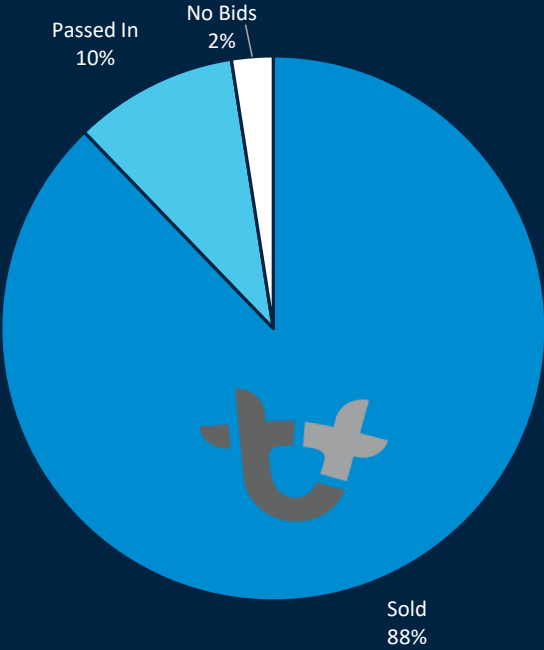

AUCTION DAY LAMB SALE SUMMARY

Tuesday, October 10, 2017

Post-contracting still to occur

PARTICIPANTS

Catalogue Views: 7,701

Registered Bidders: 295

Guest Viewers: 231

Active Bidders: 115

Offering: 26,366

Sale Duration: 1h 15m 8s

Top Price: 168 (Lot 328)

Sale Gross: \$2,422,019

RESULTS

Lamb Sale Results

Lamb Offering By Breed

RESULTS