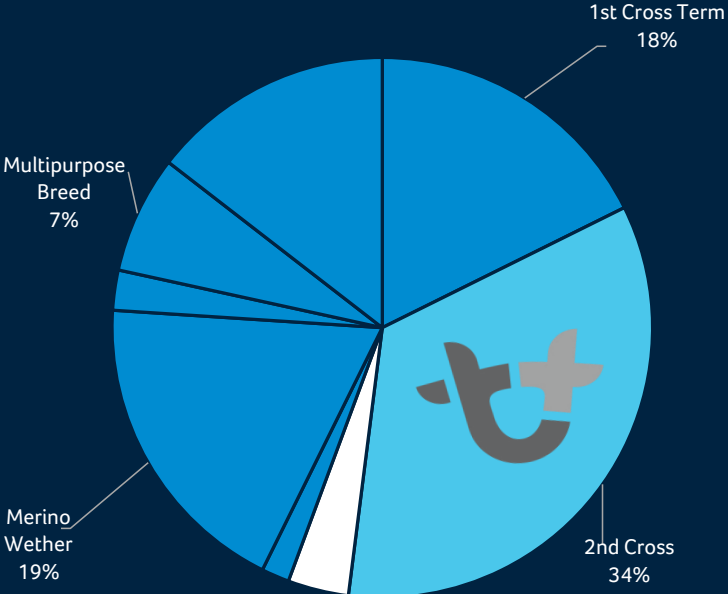

AUCTION DAY LAMB SALE SUMMARY

Tuesday, October 10, 2017

Post-contracting still to occur

PARTICIPANTS

Catalogue Views: 7,701

Registered Bidders: 295

Guest Viewers: 231

Active Bidders: 115

Offering: 26,366

Sale Duration: 1h 15m 8s

Top Price: 168 (Lot 328)

Sale Gross: \$2,422,019

RESULTS

Lamb Sale Results

Lamb Offering By Breed

RESULTS