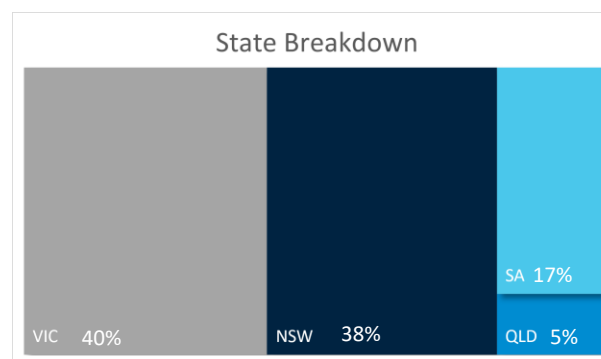

PARTICIPANTS

Catalogue Views: 7,701

Registered Bidders: 295

Guest Viewers: 231

Active Bidders: 115

Offering: 26,366

Sale Duration: 1h 15m 8s

Top Price: 168 (Lot 328)

Sale Gross: $2,422,019