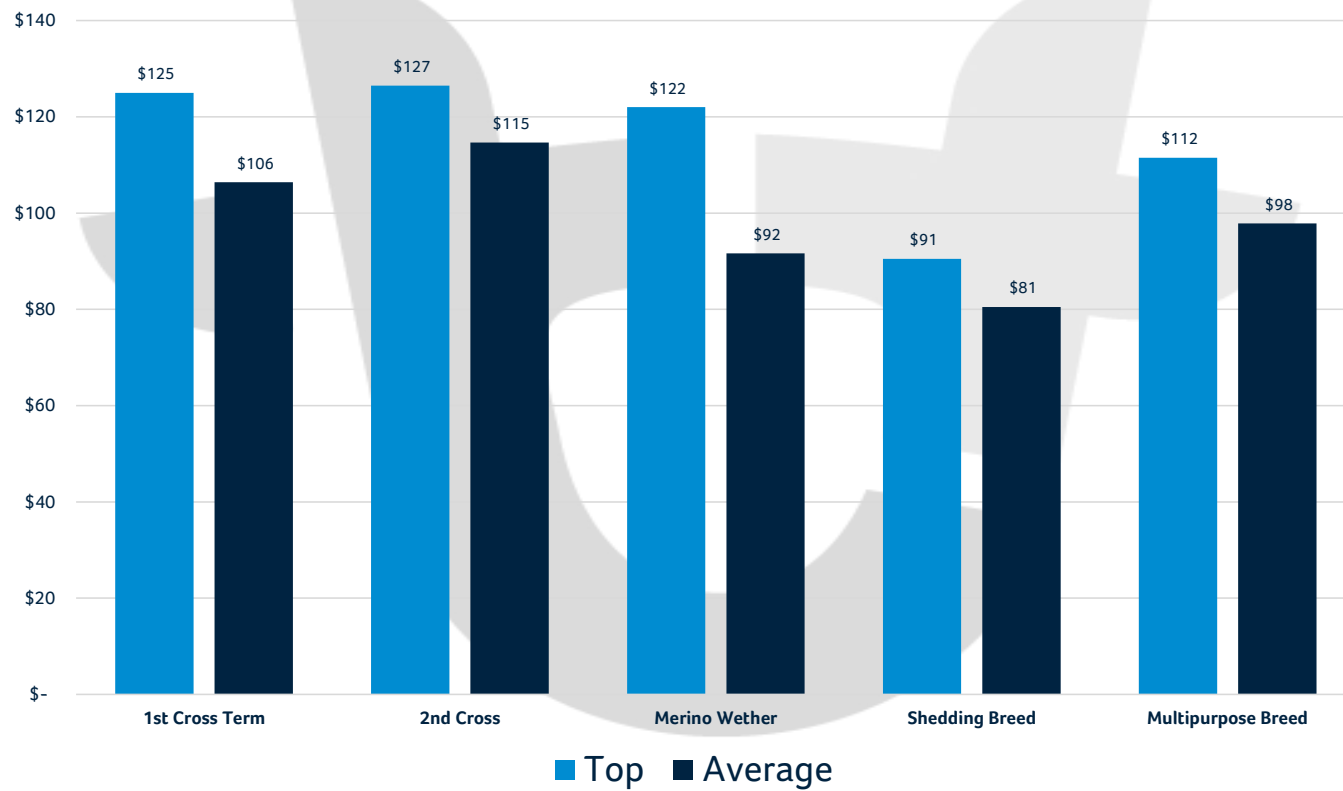

RESULTS

Lamb Pricing by $/Head