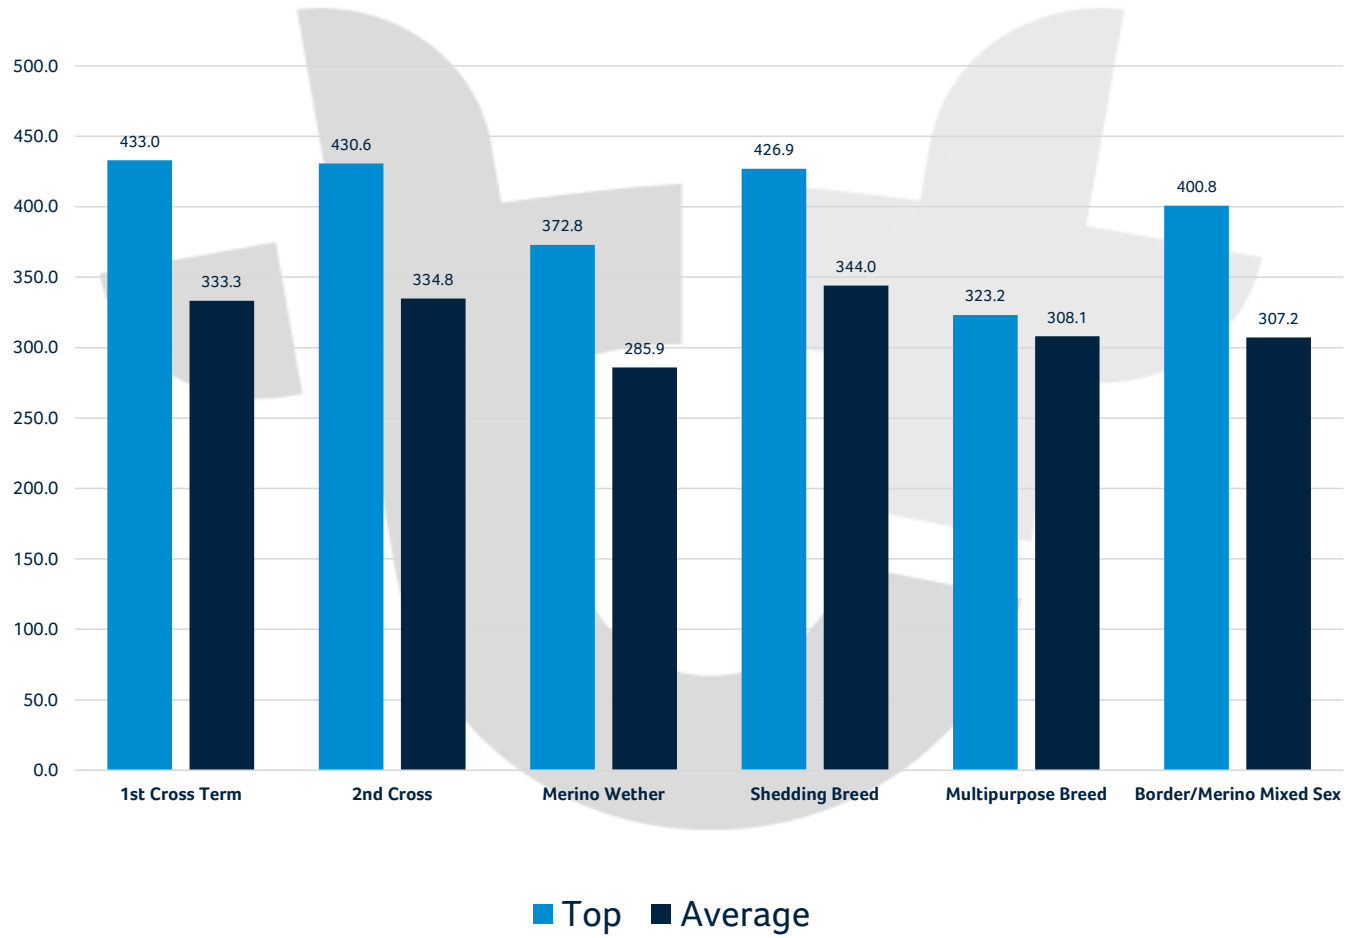

Lamb Pricing by c/kg Live

RESULTS BREAKDOWN

LOT	NO. HEAD	BREED	SEX	Location	WEIGHT	RESULT	C/KG (LIVE)	$/HD
Lot 328	230	Border Leicester/Merino	Ewe	WAGGA WAGGA	38.5	Passed In	436.4	$168.00
Lot 327	230	Border Leicester/Merino	Ewe	WAGGA WAGGA	38.5	Passed In	433.8	$167.00
Lot 329	250	Border Leicester/Merino	Ewe	WAGGA WAGGA	36.1	Sold	432.1	$156.00
Lot 330	250	Border Leicester/Merino	Ewe	WAGGA WAGGA	36.1	Sold	432.1	$156.00
Lot 354	275	White Suffolk/Suffolk/Merino	Mixed Sex	MARYBOROUGH	43.1	Sold	293.5	$126.50
Lot 355	275	White Suffolk/Suffolk/Merino	Mixed Sex	MARYBOROUGH	43.1	Sold	292.3	$126.00
Lot 360	233	Border Leicester/Merino	Wether	KEILIRA	43	Sold	291.9	$125.50
Lot 357	210	White Suffolk/Merino	Wether	PADTHAWAY	43.4	Sold	288.0	$125.00
Lot 358	210	White Suffolk/Merino	Wether	PADTHAWAY	43.4	Sold	284.6	$123.50
Lot 359	210	White Suffolk/Merino	Wether	PADTHAWAY	43.4	Sold	284.6	$123.50
Lot 318	350	Poll Dorset/Border Leicester/Merino	Mixed Sex	WALLEDBEEN	38.3	Sold	318.5	$122.00
Lot 366	329	Poll Merino/Poll Merino	Wether	YUMALI	48.3	Sold	252.6	$122.00
Lot 362	244	White Suffolk/Multi Meat	Mixed Sex	KINGSTON SE	42.8	Sold	283.9	$121.50
Lot 319	350	Poll Dorset/Border Leicester/Merino	Mixed Sex	WALLEDBEEN	38.3	Sold	317.2	$121.50
Lot 323	530	Meatplus/Composite	Mixed Sex	COOTAMUNDRA	38.4	Sold	312.5	$120.00
Lot 326	350	Merino/Merino	Wether	COLEAMBALLY	42.6	Sold	280.5	$119.50
Lot 313	412	Poll Dorset/Merino	Mixed Sex	WOODSTOCK	35.1	Sold	337.6	$118.50
Lot 320	400	Poll Dorset/Border Leicester/Merino	Mixed Sex	WALLEDBEEN	36	Sold	327.8	$118.00
Lot 325	550	Poll Dorset/Border Leicester/Merino	Mixed Sex	ARIAH PARK	33.9	Sold	348.1	$118.00
Lot 336	230	White Suffolk/Merino	Mixed Sex	WANGARATTA	36.4	Sold	324.2	$118.00
Lot 304	525	Border Leicester/Merino	Mixed Sex	BELLATA	35.5	Sold	329.6	$117.00
Lot 364	225	Border Leicester/Merino	Wether	MUNDULLA	41.8	Sold	279.9	$117.00
Lot 343	380	White Suffolk/Border Leicester/Merino	Mixed Sex	EUROA	35.5	Sold	328.2	$116.50
Lot 316	628	Dorset/white suffolk/merino	Mixed Sex	MURRINGO	37.6	Sold	308.5	$116.00
Lot 335	330	Border Leicester/Merino	Mixed Sex	RUTHERGLEN	36.1	Passed In	321.3	$116.00
Lot 342	380	White Suffolk/Border Leicester/Merino	Mixed Sex	EUROA	35.5	Sold	326.8	$116.00
Lot 367	506	White Suffolk/White Suffolk/Merino	Mixed Sex	SPRINGTON	40.8	Sold	283.1	$115.50
Lot 340	160	White Suffolk/Border Leicester/Merino	Mixed Sex	EUROA	39.2	Sold	293.4	$115.00
Lot 348	320	Poll Dorset/Border Leicester/Merino	Mixed Sex	KALKALLO	31.2	Sold	368.6	$115.00
Lot 349	320	Poll Dorset/Border Leicester/Merino	Mixed Sex	KALKALLO	31.2	Sold	368.6	$115.00
Lot 371	557	White Suffolk/Border Leicester/Merino	Mixed Sex	KINGSCOTE	37.6	Sold	305.9	$115.00
Lot 369	530	White Suffolk/Border Leicester/Merino	Mixed Sex	KINGSCOTE	37.6	Sold	299.2	$112.50
Lot 346	248	Dorset/Dorset	Mixed Sex	MUNRO	37	Sold	301.4	$111.50
Lot 347	247	Dorset/Dorset	Mixed Sex	MUNRO	36.9	Sold	302.2	$111.50
Lot 317	580	Poll Dorset/Merino	Mixed Sex	BINALONG	36.4	Passed In	304.9	$111.00
Lot 365	162	White Suffolk/Poll Merino	Mixed Sex	KEITH	38.1	Sold	291.3	$111.00