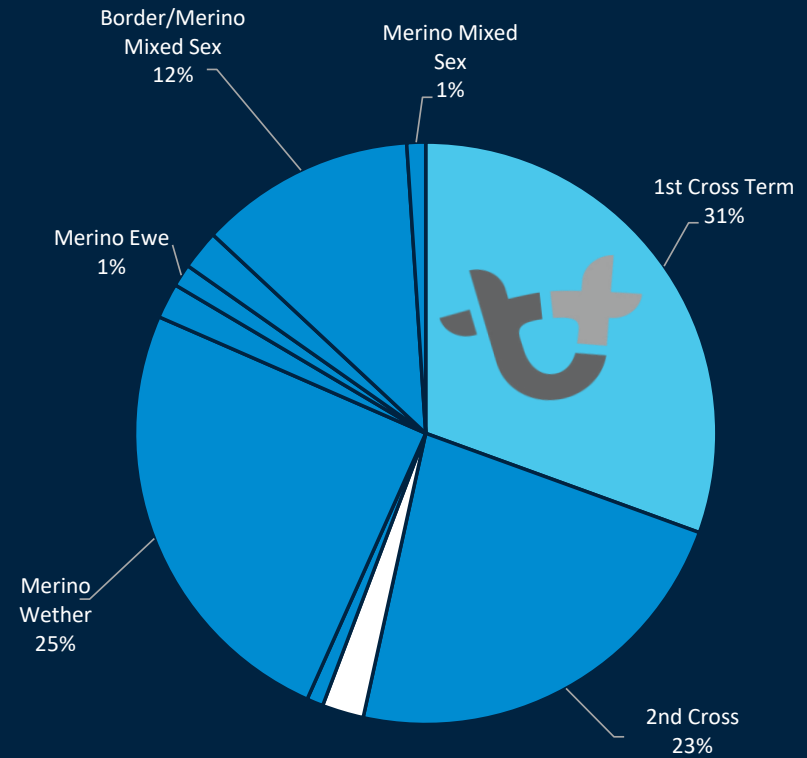

Lamb Offering By Breed