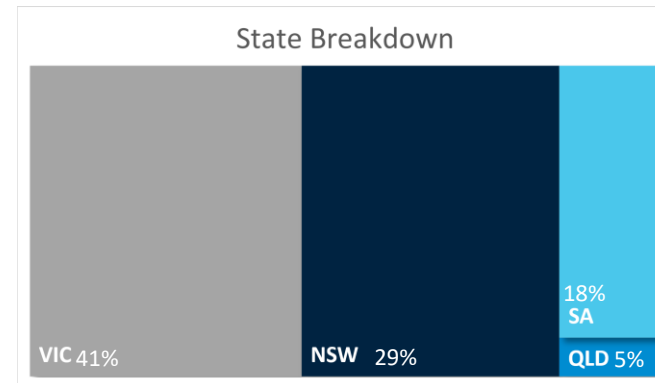

PARTICIPANTS

Catalogue Views: 7,612

Registered Bidders: 225

Guest Viewers: 181

Active Bidders: 99

Offering: 30,602

Sale Duration: 1h 3m 10s

Top Price: $130.50 (Lot 940)

Sale Gross: $2,131,024