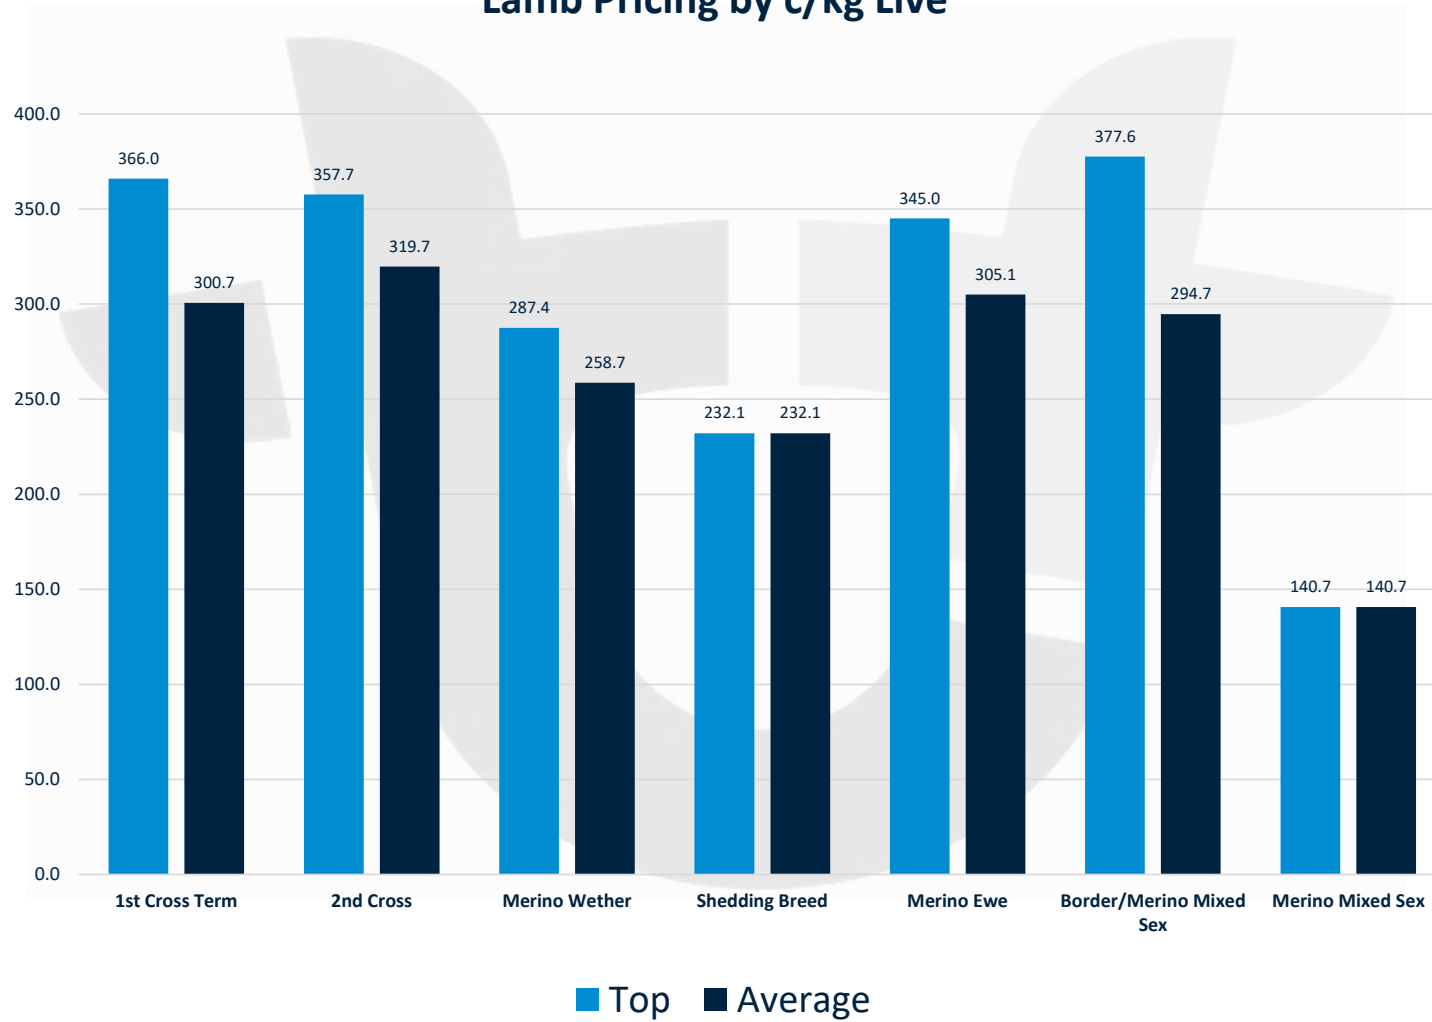

Lamb Pricing by c/kg Live

RESULTS BREAKDOWN

LOT	NO. HEAD	BREED	SEX	Location	WEIGHT	RESULT	C/KG (LIVE)	$/HD
Lot 940	400	Poll Dorset/Border Leicester/Merino	Mixed Sex	ARIAH PARK	37.9	Sold	344.3	$130.50
Lot 909	380	Border Leicester/Merino	Mixed Sex	WARREN	43.3	Sold	300.2	$130.00
Lot 916	250	Poll Dorset/Border Leicester/Merino	Mixed Sex	NORTH YALGOGRIN	41.5	Sold	310.8	$129.00
Lot 943	481	Poll Dorset/Border Leicester/Merino	Mixed Sex	PULLETOP	40.3	Sold	311.4	$125.50
Lot 911	430	Border Leicester/Merino	Ewe	DUBBO	30.1	Sold	415.3	$125.00
Lot 960	167	White Suffolk/Border Leicester/Merino	Mixed Sex	LOCKSLEY	41.3	Sold	295.4	$122.00
Lot 941	750	Poll Dorset/Poll Merino	Mixed Sex	HAY	40.4	Sold	300.7	$121.50
Lot 930	302	Poll Dorset/Border Leicester/Merino	Mixed Sex	CROOKWELL	40.3	Sold	299.0	$120.50
Lot 942	500	Poll Dorset/Poll Merino	Mixed Sex	HAY	40.4	Sold	298.3	$120.50
Lot 968	103	Merino/Merino	Ewe	STUART MILL	39.5	Sold	305.1	$120.50
Lot 923	210	Poll Dorset/Merino	Mixed Sex	TEMORA	42	Sold	285.7	$120.00
Lot 907	750	Border Leicester/Merino	Mixed Sex	NYNGAN	31.8	Sold	369.5	$117.50
Lot 973	250	Border Leicester/Poll Merino	Wether	SENIOR	41.6	Sold	280.0	$116.50
Lot 932	200	White Suffolk/Merino	Mixed Sex	GUNNING	44.1	Sold	263.0	$116.00
Lot 952	220	White Suffolk/Merino	Mixed Sex	DOOKIE	38.4	Sold	300.8	$115.50
Lot 934	492	Border Leicester/Merino	Wether	WAGGA WAGGA	42.1	Sold	273.2	$115.00
Lot 961	155	White Suffolk/Border Leicester/Merino	Mixed Sex	LOCKSLEY	36.9	Sold	311.7	$115.00
Lot 933	307	Poll Dorset/Border Leicester/Merino	Mixed Sex	TUMUT	36.7	Passed In	312.0	$114.50
Lot 957	383	Poll Dorset/Border Leicester/Merino	Mixed Sex	EUROA	34.9	Sold	322.3	$112.50
Lot 962	500	White Suffolk/Merino	Mixed Sex	AVENEL	38.5	Sold	292.2	$112.50
Lot 927	740	Poll Dorset/Border Leicester/Merino	Mixed Sex	COOTAMUNDRA	35	Sold	315.7	$110.50
Lot 944	776	Poll Dorset/Border Leicester/Merino	Mixed Sex	PULLETOP	33.5	Sold	329.9	$110.50
Lot 956	190	Dorset/Border Leicester/Merino	Mixed Sex	EUROA	34.9	Sold	315.2	$110.00
Lot 908	312	White Suffolk/Merino	Mixed Sex	NYNGAN	38.1	Sold	287.4	$109.50
Lot 954	460	Border Leicester/Merino	Mixed Sex	VIOLET TOWN	29	Passed In	377.6	$109.50
Lot 929	588	Poll Dorset/Border Leicester/Merino	Mixed Sex	CROOKWELL	32.7	Sold	333.3	$109.00
Lot 958	460	Merino/White Suffolk	Mixed Sex	EUROA	35.6	Sold	306.2	$109.00
Lot 983	193	Poll Merino/Poll Merino	Wether	MINLATON	38.2	Sold	285.3	$109.00
Lot 963	270	White Suffolk/Charolais X/Merino	Mixed Sex	AVENEL	36.1	Sold	300.6	$108.50
Lot 938	465	Poll Dorset/Border Leicester/Merino	Mixed Sex	WAGGA WAGGA	34	Sold	317.6	$108.00
Lot 967	173	White Suffolk/Border Leicester/Merino	Mixed Sex	MANSFIELD	34.3	Passed In	312.0	$107.00
Lot 949	210	Dorset/Merino	Mixed Sex	ALBURY	33.7	Passed In	314.5	$106.00
Lot 981	382	Hampshire/SAMM/Merino	Mixed Sex	KINGSCOTE	36.2	Sold	292.8	$106.00
Lot 931	142	Border Leicester/Merino	Ewe	GOULBURN	26.5	Passed In	398.1	$105.50
Lot 977	192	Merino/Merino	Wether	WYNARKA	48.5	Sold	217.5	$105.50