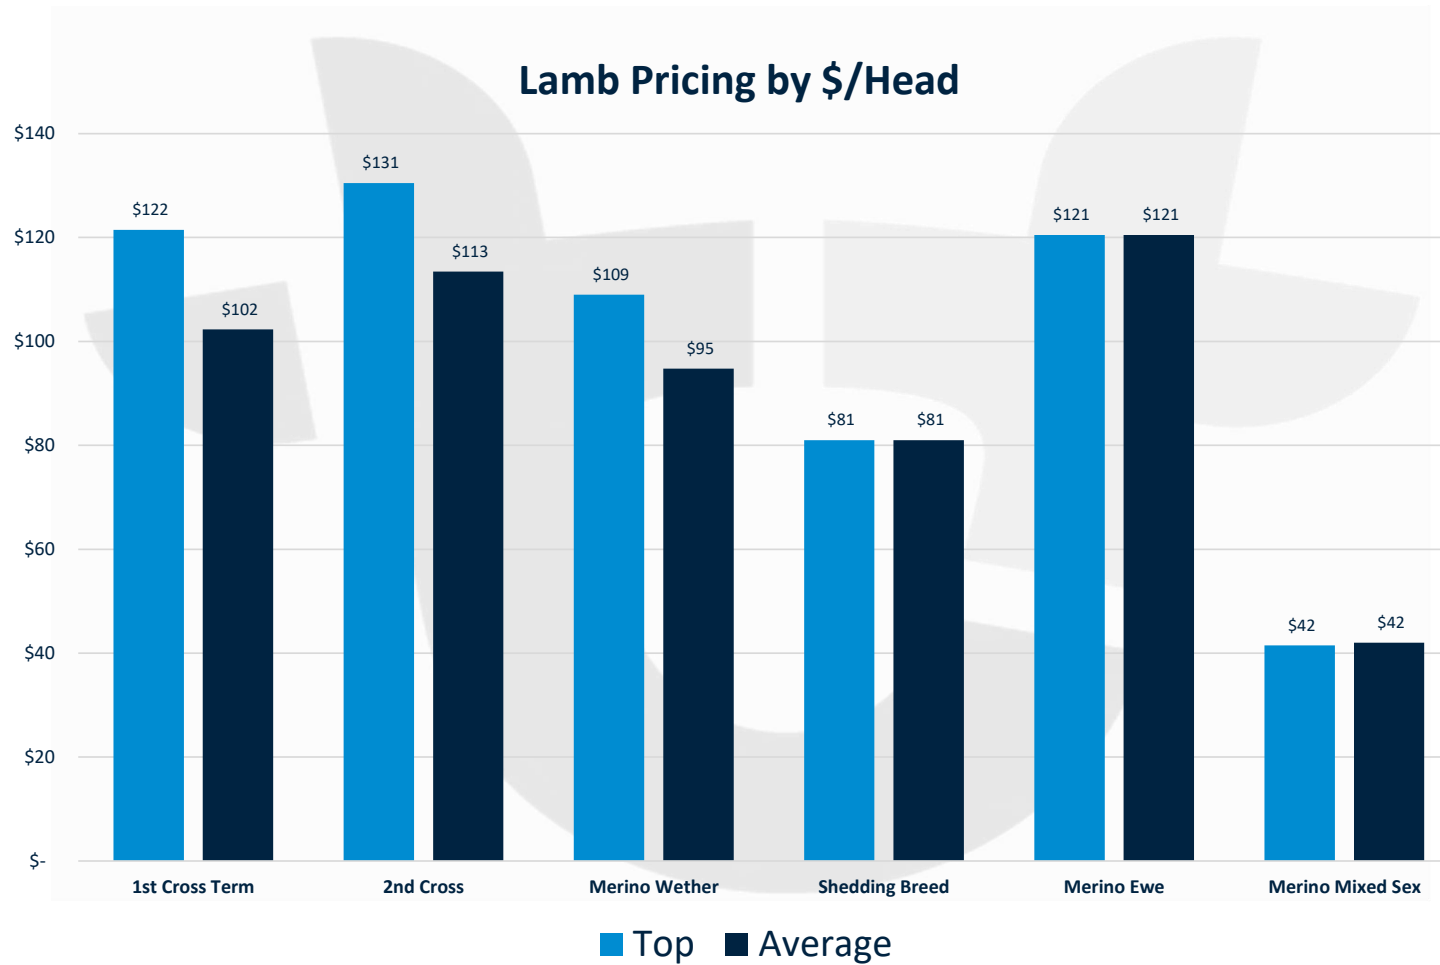

Offering: 30,602

Sale Duration: 1h 3m 10s

Top Price: \$130.50 (Lot 940)

Sale Gross: \$2,131,024

RESULTS

Lamb Sale Results

Lamb Offering By Breed

RESULTS