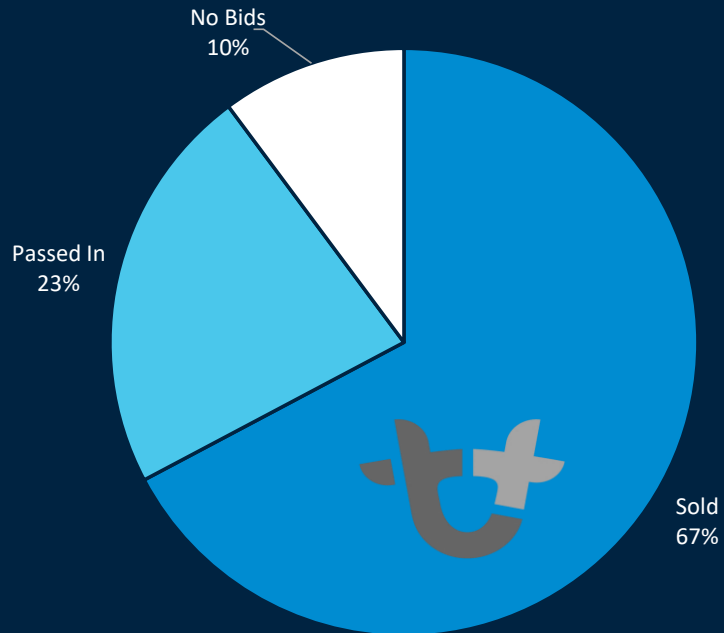

AUCTION DAY LAMB SALE SUMMARY

Tuesday, 3 October 2017

Post-contracting still to occur

PARTICIPANTS

Catalogue Views: 7,612

Registered Bidders: 225

Guest Viewers: 181

Active Bidders: 99

Offering: 30,602

Sale Duration: 1h 3m 10s

Top Price: \$130.50 (Lot 940)

Sale Gross: \$2,131,024

RESULTS

Lamb Sale Results

Lamb Offering By Breed

RESULTS