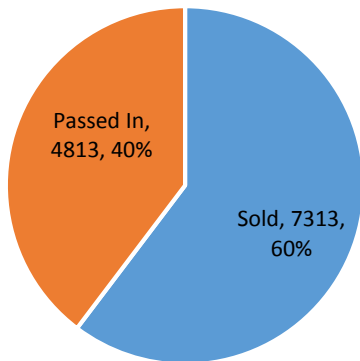

AuctionsPlus Targeted Lamb Auction Results

18-Oct-16

Offering: 12,126

Sale Duration : 61 mins

Top Price : \$115.5

PARTICIPANTS	
Catalogue Views :	3,312
Logged in Bidders:	106
Logged In Guests:	13

Participating Agents

Hartin Schute Bell	DMD
Landmark	Westech Ag Kyle Livestock
RLA	Elders
Corcoran Parker	Platinum Livestock
TB White & Sons	

Sale Average \$101

1stX Mixed Sex Ave: 286c kg live/\$101.5

2ndX Mixed Sex Ave: 307c/\$107

BL/Mer Wth Ave: 267c/\$97

Mer Wth Ave: 272c/\$92.50

SALE GROSS: \$755,832

Lamb Sale Results

Lamb Offering by Breed

Sale Results

Lot	No. Head	Breed	Sex	Weight	Result
Lot 100	170	2nd Cross	Mixed Sex Lambs	Live: 42.5; Dress: 20	\$ 110.50 Passed In
Lot 101	185	1st Cross (term)	Mixed Sex Lambs	Live: 32.8; Dress: 15.1	\$ 100.00 Sold
Lot 102	431	1st Cross (term)	Mixed Sex Lambs	Live: 36.9; Dress: 16.4	\$ 104.50 Passed In
Lot 103	431	1st Cross (term)	Mixed Sex Lambs	Live: 36.9; Dress: 16.4	\$ 105.00 Passed In
Lot 104	386	1st Cross (term)	Mixed Sex Lambs	Live: 30.8; Dress: 13.3	\$ 95.00 Sold
Lot 105	500	Border/Merino	Mixed Sex Lambs	Live: 26.8; Dress: 11.4	\$ 115.00 Sold
Lot 106	500	Border/Merino	Mixed Sex Lambs	Live: 26.8; Dress: 11.4	\$ 115.50 Sold
Lot 107	240	2nd Cross	Mixed Sex Lambs	Live: 34.6; Dress: 15.2	\$ 105.00 Sold
Lot 108	290	Border/Merino	Wether Lambs	Live: 41.7; Dress: 17.5	\$ 99.00 Sold
Lot 109	180	Border/Merino	Wether Lambs	Live: 35.3; Dress: 14.5	\$ 92.00 Sold
Lot 110	150	2nd Cross	Mixed Sex Lambs	Live: 38.4; Dress: 18.2	\$ 108.50 Passed In
Lot 111	130	1st Cross (term)	Mixed Sex Lambs	Live: 39.7; Dress: 18	\$ 104.50 Sold
Lot 112	360	Border/Merino	Wether Lambs	Live: 40; Dress: 17.3	\$ 102.50 Sold
Lot 113	164	Border/Merino	Wether Lambs	Live: 33.2; Dress: 14	\$ 93.00 Sold
Lot 114	180	2nd Cross	Mixed Sex Lambs	Live: 38.5; Dress: 17.9	\$ 106.00 Passed In