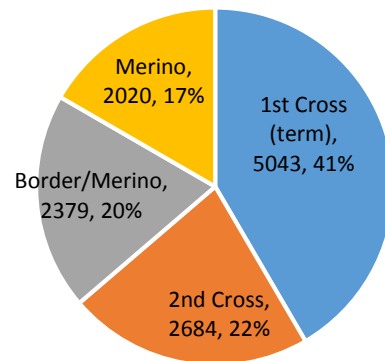

BL/Mer Wth Ave: 267c/\$97

Mer Wth Ave: 272c/\$92.50

SALE GROSS: \$755,832

Lamb Sale Results

Lamb Offering by Breed

Sale Results

Lot	No. Head	Breed	Sex	Weight	Result
Lot 100	170	2nd Cross	Mixed Sex Lambs	Live: 42.5; Dress: 20	\$ 110.50 Passed In
Lot 101	185	1st Cross (term)	Mixed Sex Lambs	Live: 32.8; Dress: 15.1	\$ 100.00 Sold
Lot 102	431	1st Cross (term)	Mixed Sex Lambs	Live: 36.9; Dress: 16.4	\$ 104.50 Passed In
Lot 103	431	1st Cross (term)	Mixed Sex Lambs	Live: 36.9; Dress: 16.4	\$ 105.00 Passed In
Lot 104	386	1st Cross (term)	Mixed Sex Lambs	Live: 30.8; Dress: 13.3	\$ 95.00 Sold
Lot 105	500	Border/Merino	Mixed Sex Lambs	Live: 26.8; Dress: 11.4	\$ 115.00 Sold
Lot 106	500	Border/Merino	Mixed Sex Lambs	Live: 26.8; Dress: 11.4	\$ 115.50 Sold
Lot 107	240	2nd Cross	Mixed Sex Lambs	Live: 34.6; Dress: 15.2	\$ 105.00 Sold
Lot 108	290	Border/Merino	Wether Lambs	Live: 41.7; Dress: 17.5	\$ 99.00 Sold
Lot 109	180	Border/Merino	Wether Lambs	Live: 35.3; Dress: 14.5	\$ 92.00 Sold
Lot 110	150	2nd Cross	Mixed Sex Lambs	Live: 38.4; Dress: 18.2	\$ 108.50 Passed In
Lot 111	130	1st Cross (term)	Mixed Sex Lambs	Live: 39.7; Dress: 18	\$ 104.50 Sold
Lot 112	360	Border/Merino	Wether Lambs	Live: 40; Dress: 17.3	\$ 102.50 Sold
Lot 113	164	Border/Merino	Wether Lambs	Live: 33.2; Dress: 14	\$ 93.00 Sold
Lot 114	180	2nd Cross	Mixed Sex Lambs	Live: 38.5; Dress: 17.9	\$ 106.00 Passed In