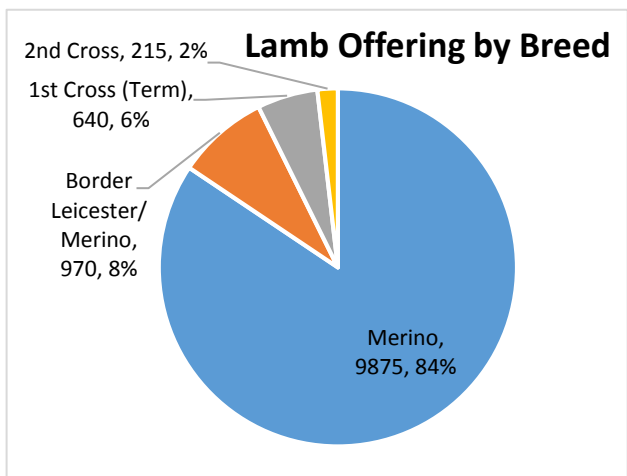

- Landmark
 - RH Blake & Co
 - Platinum Livestock
 - Elders
 - Prostock
- Sothorn Grampians Livestock
 - Westech Ag Kyle Livestock

Sale Average \$92

1stX Mixed Sex Ave: \$109

2ndX Mixed Sex Ave: \$106

BL/Mer Wth Ave: \$90

Mer Wth Ave: \$90

SALE GROSS: \$819,035

Sale Results

Lot	No. Head	Breed	Sex	Weight	Result
Lot 100	340	1st Cross (Term)	Mixed Sex	38.8kg (live); 16.8 kg(dress)	\$ 107.50 Sold
Lot 101	186	Merino/Merino	Ewe	42kg (live); 16.4 kg(dress)	No Bids
Lot 102	300	1st Cross (Term)	Mixed Sex	38.7kg (live); 18.3 kg(dress)	\$ 111.00 Sold
Lot 103	680	Merino/Merino	Wether	41.1kg (live); 18.1 kg(dress)	\$ 105.50 Sold
Lot 104	230	Merino/Merino	Wether	34.1kg (live); 13.6 kg(dress)	\$ 75.50 Sold
Lot 105	520	Border Leicester/Merino	Wether	41.8kg (live); 17.9 kg(dress)	\$ 109.50 Sold
Lot 106	174	Merino/Merino	Wether	42kg (live); 17.9 kg(dress)	\$ 104.50 Sold
Lot 107	215	2nd Cross	Mixed Sex	37.8kg (live); 16 kg(dress)	\$ 105.50 Sold
Lot 108	180	Merino/Merino	Wether	40.6kg (live); 17.1 kg(dress)	\$ 95.00 Sold
Lot 109	280	Merino/Merino	Wether	33.5kg (live); 13.4 kg(dress)	\$ 84.00 Sold
Lot 110	500	Merino/Merino	Wether	38.4kg (live); 16.1 kg(dress)	\$ 93.00 Sold
Lot 111	200	Merino/Merino	Wether	38.4kg (live); 16.1 kg(dress)	\$ 93.00 Sold
Lot 112	820	Merino/Merino	Wether	30kg (live); 11.4 kg(dress)	\$ 80.00 Sold
Lot 113	160	Merino/Merino	Wether	30kg (live); 11.4 kg(dress)	\$ 78.00 Passed In
Lot 114	780	Merino/Merino	Wether	37.8kg (live); 15.9 kg(dress)	\$ 91.00 Passed In