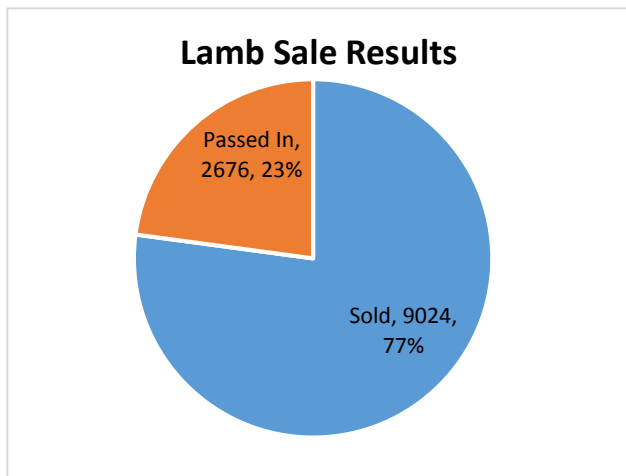

AuctionsPlus Targeted Lamb Auction Results

01-Nov-16

PARTICIPANTS	
Catalogue Views :	2,661
Logged in Bidders:	81
Logged In Guests:	60

Offering: 11,700

Sale Duration : 44 mins

Top Price : \$111.0

Participating Agents

- Landmark
 - RH Blake & Co
 - Platinum Livestock
 - Elders
 - Prostock
- Sothorn Grampians Livestock
 - Westech Ag Kyle Livestock

Sale Average \$92

1stX Mixed Sex Ave: \$109

2ndX Mixed Sex Ave: \$106

BL/Mer Wth Ave: \$90

Mer Wth Ave: \$90

SALE GROSS: \$819,035

Sale Results

Lot	No. Head	Breed	Sex	Weight	Result
Lot 100	340	1st Cross (Term)	Mixed Sex	38.8kg (live); 16.8 kg(dress)	\$ 107.50 Sold
Lot 101	186	Merino/Merino	Ewe	42kg (live); 16.4 kg(dress)	No Bids
Lot 102	300	1st Cross (Term)	Mixed Sex	38.7kg (live); 18.3 kg(dress)	\$ 111.00 Sold
Lot 103	680	Merino/Merino	Wether	41.1kg (live); 18.1 kg(dress)	\$ 105.50 Sold
Lot 104	230	Merino/Merino	Wether	34.1kg (live); 13.6 kg(dress)	\$ 75.50 Sold
Lot 105	520	Border Leicester/Merino	Wether	41.8kg (live); 17.9 kg(dress)	\$ 109.50 Sold
Lot 106	174	Merino/Merino	Wether	42kg (live); 17.9 kg(dress)	\$ 104.50 Sold
Lot 107	215	2nd Cross	Mixed Sex	37.8kg (live); 16 kg(dress)	\$ 105.50 Sold
Lot 108	180	Merino/Merino	Wether	40.6kg (live); 17.1 kg(dress)	\$ 95.00 Sold
Lot 109	280	Merino/Merino	Wether	33.5kg (live); 13.4 kg(dress)	\$ 84.00 Sold
Lot 110	500	Merino/Merino	Wether	38.4kg (live); 16.1 kg(dress)	\$ 93.00 Sold
Lot 111	200	Merino/Merino	Wether	38.4kg (live); 16.1 kg(dress)	\$ 93.00 Sold
Lot 112	820	Merino/Merino	Wether	30kg (live); 11.4 kg(dress)	\$ 80.00 Sold
Lot 113	160	Merino/Merino	Wether	30kg (live); 11.4 kg(dress)	\$ 78.00 Passed In
Lot 114	780	Merino/Merino	Wether	37.8kg (live); 15.9 kg(dress)	\$ 91.00 Passed In