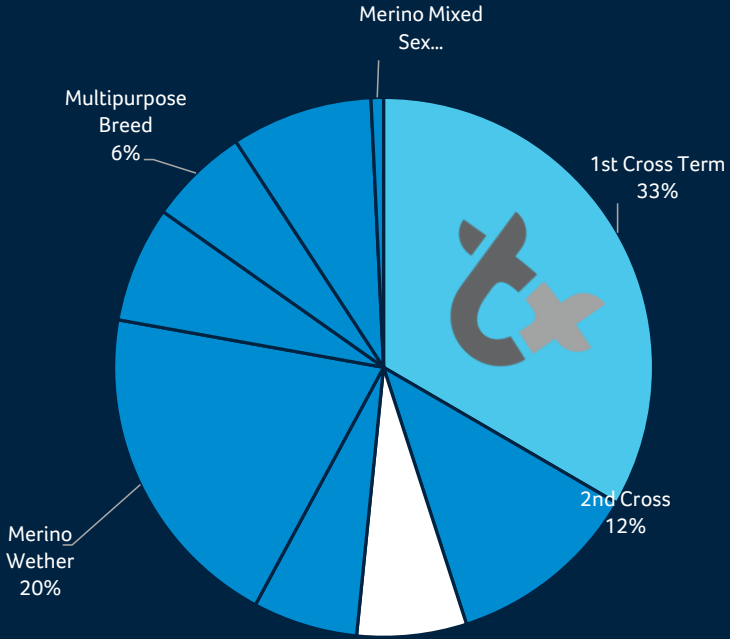

AUCTION DAY LAMB SALE SUMMARY

Tuesday, January 9, 2018

Post-contracting still to occur

PARTICIPANTS

Catalogue Views: 5,094

Registered Bidders: 350

Guest Viewers: 299

Active Bidders: 139

Offering: 42,361

Sale Duration: 1h 32m 14s

Top Price: \$140.5 (Lot 583)

Sale Gross: \$3,928,746

RESULTS

Lamb Sale Results

Lamb Offering By Breed

RESULTS