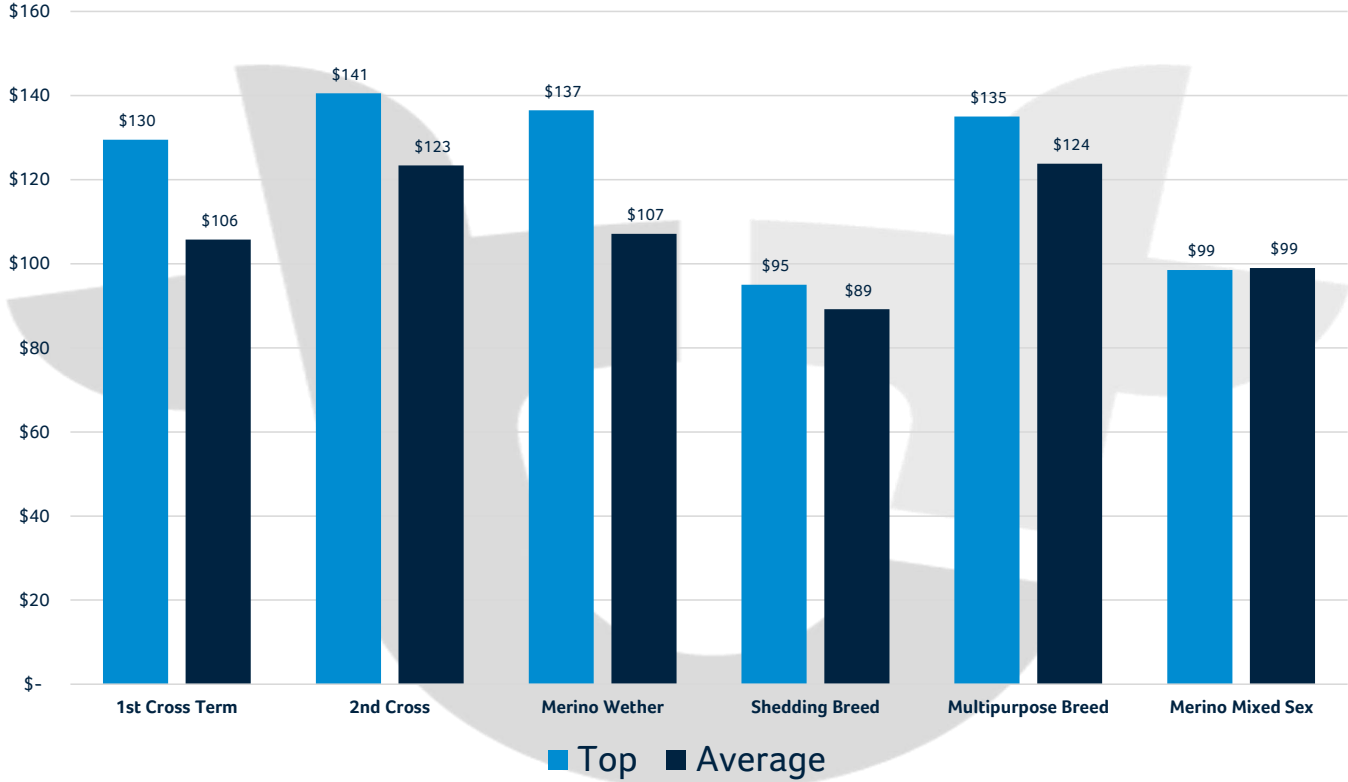

RESULTS

Lamb Pricing by $/Head