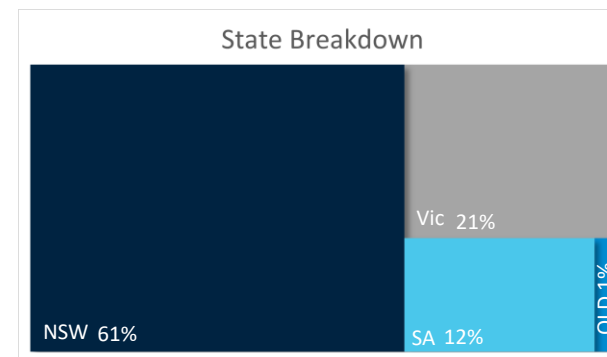

PARTICIPANTS

Catalogue Views: 5,094

Registered Bidders: 350

Guest Viewers: 299

Active Bidders: 139

Offering: 42,361

Sale Duration: 1h 32m 14s

Top Price: $140.5 (Lot 583)

Sale Gross: $3,928,746