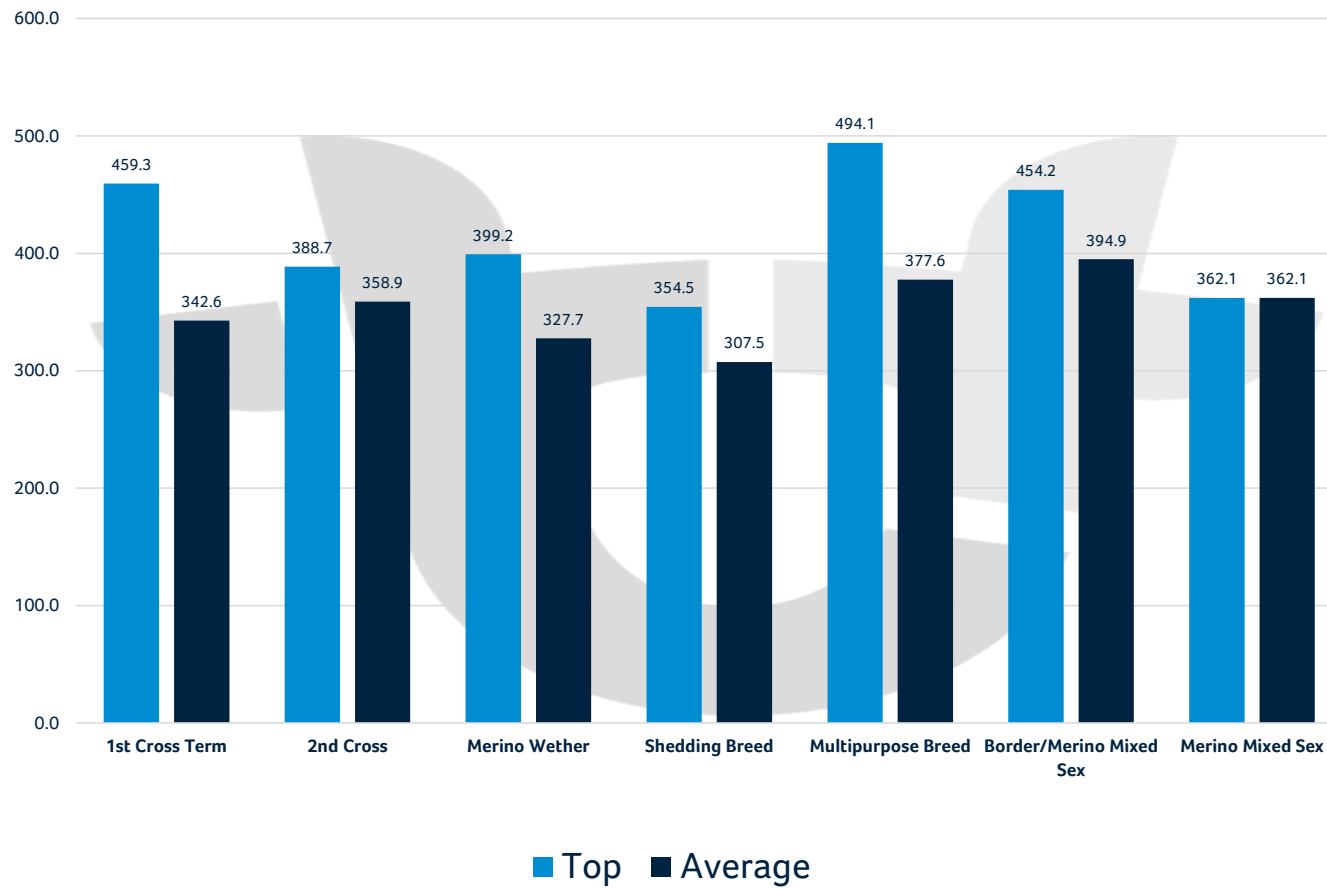

Lamb Pricing by c/kg Live

RESULTS BREAKDOWN

LOT	NO. HEAD	BREED	SEX	Location	WEIGHT	RESULT	C/KG (LIVE)	$/HD
Lot 500	545	Dorper/Dorper	Wether	AUGATHELLA	30.9	Sold	275.1	$85.00
Lot 501	545	Dorper/Dorper	Wether	AUGATHELLA	30.9	Sold	275.1	$85.00
Lot 502	545	Dorper/Dorper	Wether	AUGATHELLA	30.9	Sold	278.3	$86.00
Lot 503	507	Dorper/Dorper	Ewe	AUGATHELLA	26.8	Sold	354.5	$95.00
Lot 504	507	Dorper/Dorper	Ewe	AUGATHELLA	26.8	Sold	354.5	$95.00
Lot 505	315	Poll Merino/Poll Merino	Wether	GOONDIWINDI	32.4	Sold	287.0	$93.00
Lot 506	138	Coolalee/Dohne	Mixed Sex	GOONDIWINDI	38.8	Sold	296.4	$115.00
Lot 507	500	Coolalee/Merino	Mixed Sex	MUNGINDI	36.6	Sold	334.7	$122.50
Lot 508	680	White Suffolk/Merino	Mixed Sex	THALLON	38.2	Sold	339.0	$129.50
Lot 509	980	COOLALEE/Merino	Mixed Sex	THALLON	35.7	Sold	350.1	$125.00
Lot 510	300	Dorper/Dorper	Ewe	BOGGABILLA	35.3	No Bids	0.0	$0.00
Lot 511	160	Composite/Merino	Ewe	BOGGABILLA	23.6	No Bids	0.0	$0.00
Lot 512	950	Border Leicester/Merino	Mixed Sex	GOODOOGA	25.1	Sold	454.2	$114.00
Lot 513	1250	Border Leicester/Merino	Mixed Sex	WALGETT	30	Sold	435.0	$130.50
Lot 514	400	Merino/Merino	Wether	WALGETT	24.3	Sold	325.1	$79.00
Lot 515	1100	White Suffolk/Merino	Mixed Sex	COLLARENEBRI	30.4	Sold	379.9	$115.50
Lot 516	325	Border Leicester/Merino	Mixed Sex	ARMIDALE	31.5	Sold	317.5	$100.00
Lot 517	780	Border Leicester/Merino	Wether	ARMIDALE	22	Passed In	388.6	$85.50
Lot 518	780	Border Leicester/Merino	Wether	ARMIDALE	22	Passed In	388.6	$85.50
Lot 519	220	White Suffolk/Merino	Wether	ARMIDALE	21.9	No Bids	0.0	$0.00
Lot 520	170	Composite/Merino	Wether	ARMIDALE	24	No Bids	0.0	$0.00
Lot 521	410	White Suffolk/Merino	Mixed Sex	ARMIDALE	31.8	No Bids	0.0	$0.00
Lot 522	400	White Suffolk/Merino	Mixed Sex	ARMIDALE	31.8	No Bids	0.0	$0.00
Lot 523	220	White Suffolk/Merino	Mixed Sex	ARMIDALE	23.1	No Bids	0.0	$0.00
Lot 524	320	White Suffolk/Merino	Mixed Sex	WOLLOMOMBI	26.3	Passed In	355.5	$93.50
Lot 525	80	White Suffolk/Merino	Mixed Sex	WOLLOMOMBI	18.8	Sold	430.9	$81.00
Lot 526	820	Dorset/Border Leicester/Merino	Mixed Sex	WALCHA	32.9	Sold	360.2	$118.50
Lot 527	400	Border Leicester/Merino	Ewe	WALCHA	29.2	Sold	434.9	$127.00
Lot 528	189	Border Leicester/Merino	Ewe	WALCHA	29.2	Passed In	404.1	$118.00
Lot 529	400	Border Leicester/Merino	Wether	WALCHA	29.1	Sold	300.7	$87.50
Lot 530	210	Border Leicester/Merino	Wether	WALCHA	29.1	Sold	300.7	$87.50
Lot 531	190	Border Leicester/Merino	Mixed Sex	WALCHA	18.9	Sold	373.0	$70.50
Lot 532	600	Border Leicester/Merino	Ewe	WALCHA	27	Sold	475.9	$128.50
Lot 533	305	Border Leicester/Merino	Ewe	WALCHA	27	Sold	461.1	$124.50
Lot 534	410	Border Leicester/Merino	Ewe	WALCHA	22.4	Sold	515.6	$115.50
Lot 535	582	Border Leicester/Merino	Wether	WALCHA	28.3	Sold	323.3	$91.50