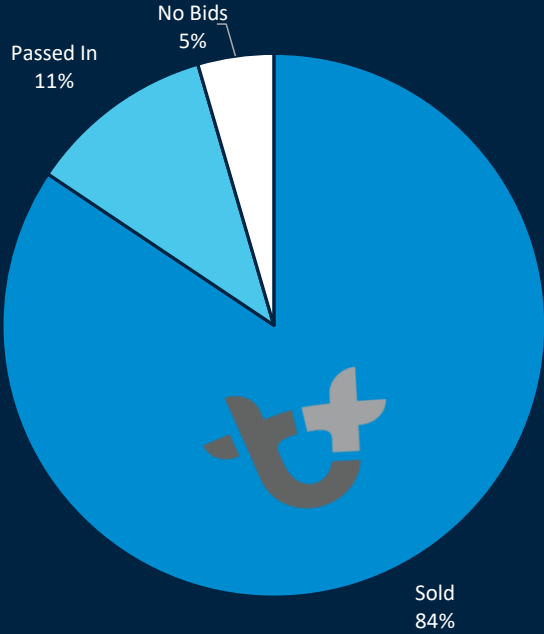

AUCTION DAY LAMB SALE SUMMARY

Tuesday, January 9, 2018

Post-contracting still to occur

PARTICIPANTS

Catalogue Views: 5,094

Registered Bidders: 350

Guest Viewers: 299

Active Bidders: 139

Offering: 42,361

Sale Duration: 1h 32m 14s

Top Price: \$140.5 (Lot 583)

Sale Gross: \$3,928,746

RESULTS

Lamb Sale Results

Lamb Offering By Breed

RESULTS