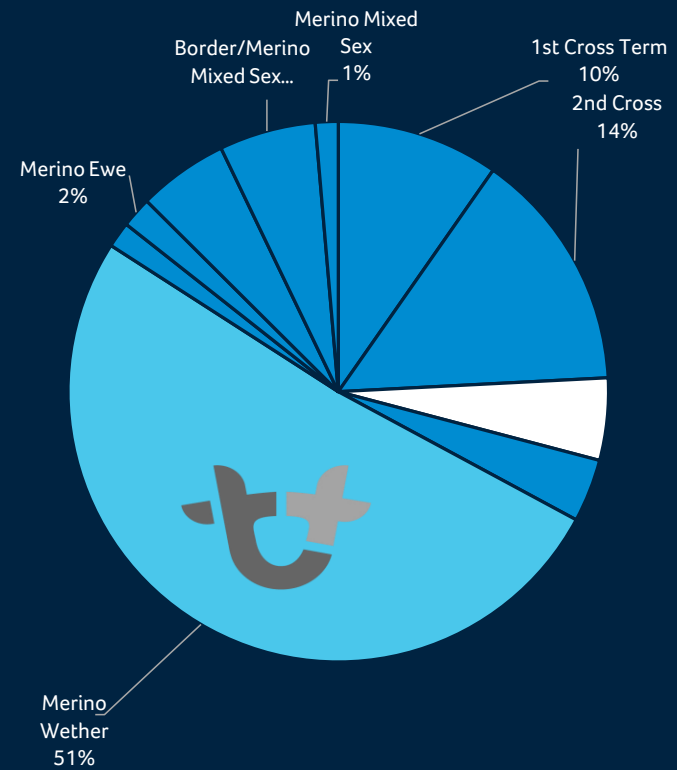

AUCTION DAY LAMB SALE SUMMARY

Tuesday, January 30, 2018

Post-contracting still to occur

PARTICIPANTS

Catalogue Views: 3,730

Registered Bidders: 241

Guest Viewers: 209

Active Bidders: 99

Offering: 26,001

Sale Duration: 1h 5m 16s

Top Price: \$176.50 (Lot 230)

Sale Gross: \$1,534,301

RESULTS

Lamb Sale Results

Lamb Offering By Breed

RESULTS