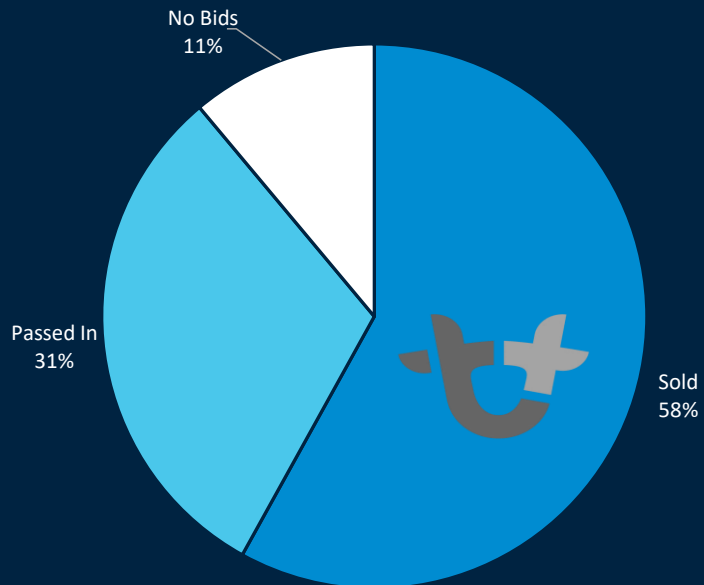

AUCTION DAY LAMB SALE SUMMARY

Tuesday, January 30, 2018

Post-contracting still to occur

PARTICIPANTS

Catalogue Views: 3,730

Registered Bidders: 241

Guest Viewers: 209

Active Bidders: 99

Offering: 26,001

Sale Duration: 1h 5m 16s

Top Price: \$176.50 (Lot 230)

Sale Gross: \$1,534,301

RESULTS

Lamb Sale Results

Lamb Offering By Breed

RESULTS