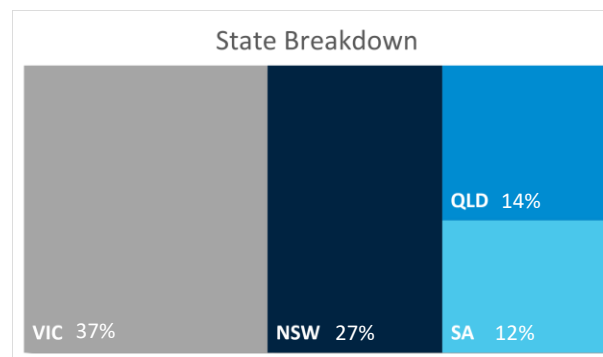

PARTICIPANTS

Catalogue Views: 3,730

Registered Bidders: 241

Guest Viewers: 209

Active Bidders: 99

Offering: 26,001

Sale Duration: 1h 5m 16s

Top Price: $176.50 (Lot 230)

Sale Gross: $1,534,301