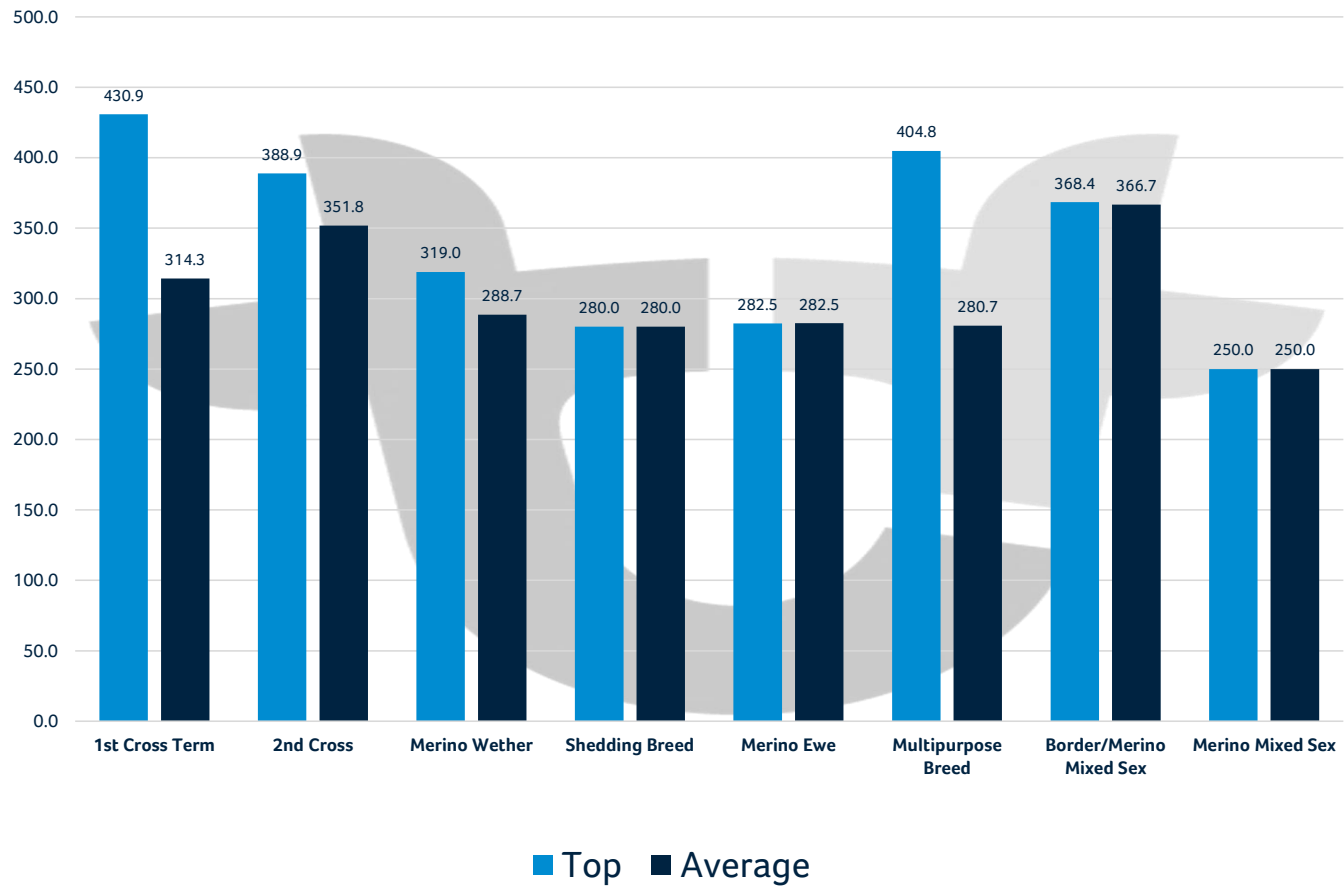

Lamb Pricing by c/kg Live

RESULTS BREAKDOWN

LOT	NO. HEAD	BREED	SEX	Location	WEIGHT	RESULT	C/KG (LIVE)	$/HD
Lot 200	750	Merino/Merino	Wether	TAMBO	28.1	Withdrawn	0.0	$0.00
Lot 201	750	Merino/Merino	Wether	TAMBO	28.1	Withdrawn	0.0	$0.00
Lot 202	1000	Merino/Merino	Wether	TAMBO	28.6	Passed In	299.0	$85.50
Lot 203	1000	Merino/Merino	Wether	TAMBO	28.6	Passed In	299.0	$85.50
Lot 204	400	Dorper/Dorper	Ewe	MORVEN	35	Passed In	280.0	$98.00
Lot 205	740	Merino/Merino	Wether	CUNNAMULLA	24.2	Sold	309.9	$75.00
Lot 206	360	Coolalee/Merino	Mixed Sex	ST GEORGE	41.1	Sold	257.9	$106.00
Lot 207	215	Merino/Merino	Wether	TALWOOD	44.7	Passed In	220.4	$98.50
Lot 208	220	Merino/Merino	Ewe	TALWOOD	41.6	Passed In	282.5	$117.50
Lot 209	520	Merino/Merino	Wether	MUNGINDI	29.3	Passed In	262.8	$77.00
Lot 210	400	Border Leicester/Merino	Mixed Sex	GOODOOGA	26.3	Sold	365.0	$96.00
Lot 211	1250	Merino/Merino	Wether	MOREE	30.4	Sold	256.6	$78.00
Lot 212	420	Border Leicester/Merino	Ewe	BARADINE	28.4	Sold	445.4	$126.50
Lot 213	322	Border Leicester/Merino	Mixed Sex	COONAMBLE	28.5	Sold	368.4	$105.00
Lot 214	115	Border Leicester/Merino	Ewe	COONAMBLE	41.2	Sold	315.5	$130.00
Lot 215	244	Border Leicester/Merino	Mixed Sex	COONAMBLE	35.6	Passed In	289.3	$103.00
Lot 216	620	Merino/Merino	Wether	KENTUCKY	24.3	Passed In	290.1	$70.50
Lot 217	620	Merino/Merino	Wether	KENTUCKY	24.3	No Bids	0.0	$0.00
Lot 218	145	White Suffolk/Merino	Mixed Sex	SCONE	16.4	Passed In	344.5	$56.50
Lot 219	705	Merino/Merino	Wether	QUAMBONE	38.9	No Bids	0.0	$0.00
Lot 220	200	Border Leicester/Merino	Ewe	WARREN	45.9	No Bids	0.0	$0.00
Lot 221	270	Border Leicester/Merino	Mixed Sex	GILGANDRA	36.9	Passed In	290.0	$107.00
Lot 222	266	Border Leicester/Merino	Mixed Sex	NEVERTIRE	32.3	Passed In	332.8	$107.50
Lot 223	260	Border Leicester/Merino	Ewe	TRANGIE	37.8	Sold	396.8	$150.00
Lot 224	160	Border Leicester/Merino	Ewe	TRANGIE	30.1	Sold	500.0	$150.50
Lot 225	400	Border Leicester/Merino	Wether	WELLINGTON	46.4	Sold	279.1	$129.50
Lot 226	355	Merino/Merino	Mixed Sex	WELLINGTON	22.8	Sold	250.0	$57.00
Lot 227	305	Poll Dorset/Border Leicester/Merino	Mixed Sex	MUDGE	33.9	Passed In	323.0	$109.50
Lot 228	460	White Suffolk/Merino	Mixed Sex	GRATTAI	29.1	Sold	316.2	$92.00
Lot 229	123	Border Leicester/Poll Merino	Ewe	BOGAN GATE	41.3	Sold	411.6	$170.00
Lot 230	610	Dohne/Dohne	Ewe	BEDGERABONG	43.6	Passed In	404.8	$176.50
Lot 231	300	Merino/Merino	Wether	ORANGE	22.2	Sold	292.8	$65.00
Lot 232	245	Poll Merino/Poll Merino	Wether	BATHURST	40.1	No Bids	0.0	$0.00
Lot 233	340	Poll Dorset/Border Leicester/Merino	Mixed Sex	BATHURST	35.3	Sold	335.7	$118.50
Lot 234	414	Merino/Merino	Wether	BATHURST	25.1	No Bids	0.0	$0.00
Lot 235	150	White Suffolk/Merino	Mixed Sex	COWRA	30	Sold	300.0	$90.00