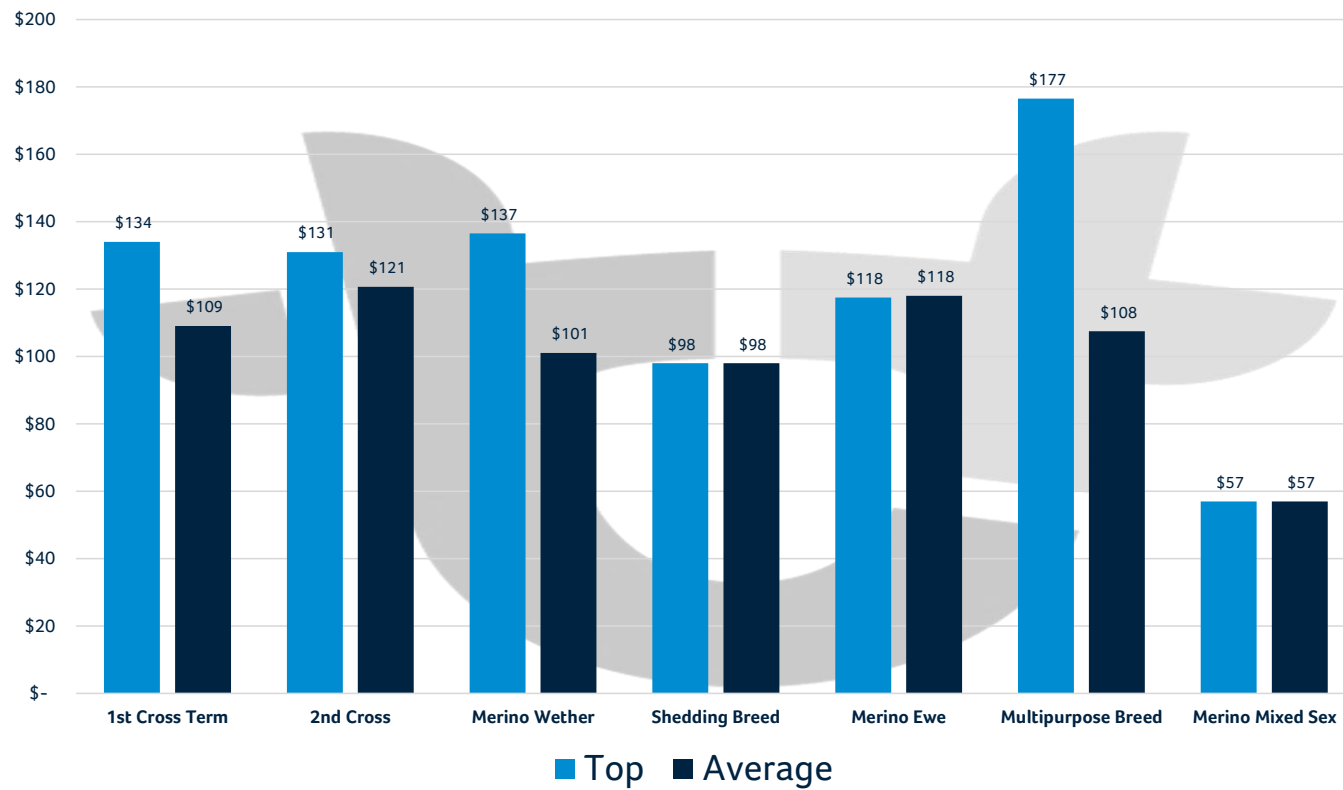

RESULTS

Lamb Pricing by $/Head