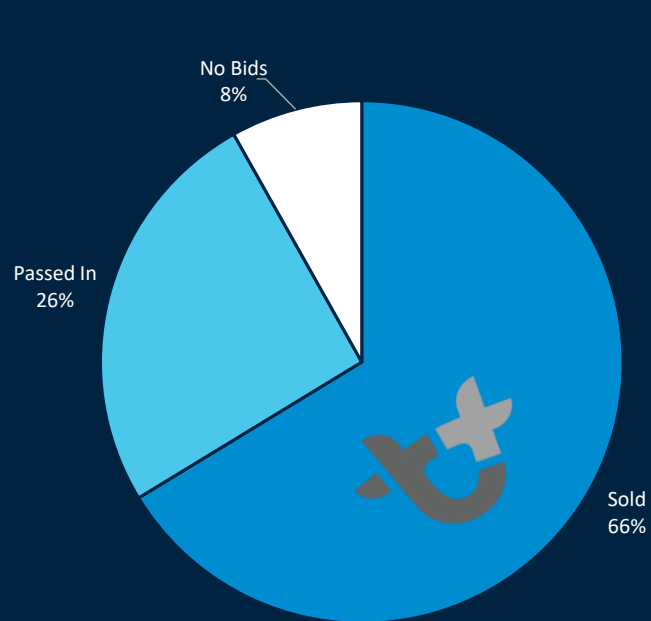

RESULTS

Lamb Sale Results