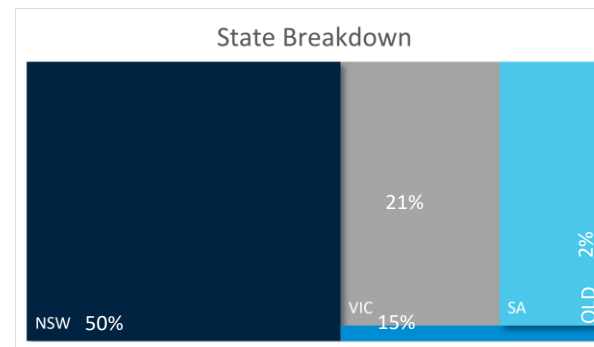

PARTICIPANTS

Catalogue Views: 4,512

Registered Bidders: 307

Guest Viewers: 257

Active Bidders: 122

Offering: 43,817

Sale Duration: 1h 15m 22s

Top Price: $206 (Lot 236)

Sale Gross: $3,432,315