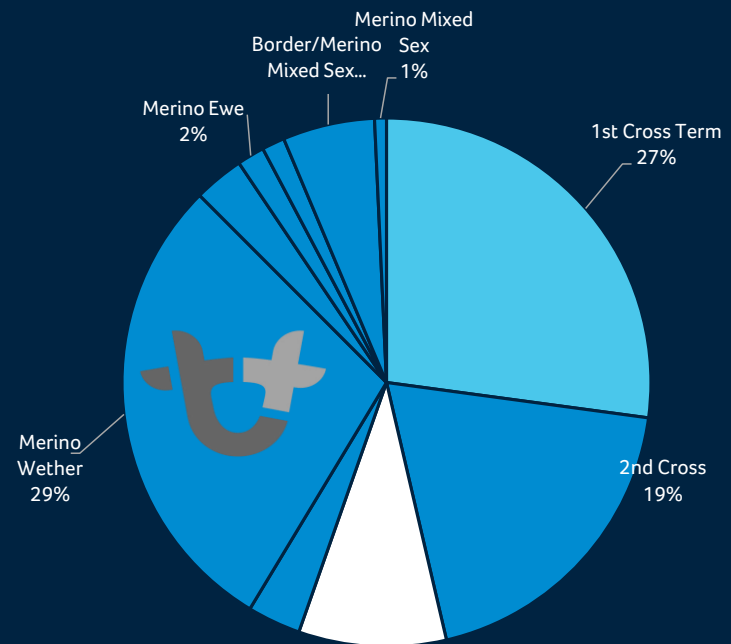

Lamb Offering By Breed