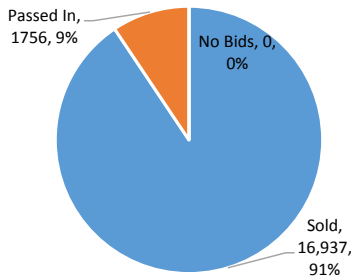

AuctionsPlus Lamb Sale

10-Dec-16

Offering: 18,693

Sale Duration : 55 mins

Top Price : $121

Sale Average $105

SALE GROSS: $1,751,620

PARTICIPANTS

Catalogue Views : 5,758

Logged in Bidders: 204

Logged In Guests: 123

Unique Bidders: 89

Lamb Sale Results