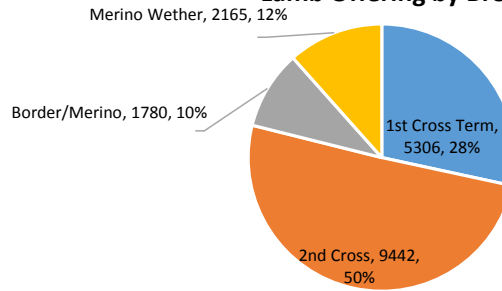

Catalogue Views : 5,758

Logged in Bidders: 204

Logged In Guests: 123

Unique Bidders: 89

Lamb Sale Results

Lamb Offering by Breed

Lamb Pricing by \$/Head

Lamb Pricing by c/kg Live

Sale Results Breakdown

Lot	No. Head	Breed	Sex	Wool	Weight	Result	c/kg	\$/hd
Lot 500	580	Merino/Merino	Wether	Unshorn	32.6	Sold	262	85.5
Lot 501	740	White Suffolk/Merino	Mixed Sex	Unshorn	34.6	Sold	303	105
Lot 502	375	Merino/Merino	Wether	Unshorn	38.5	Sold	226	87
Lot 503	315	Dohne/Dohne, Dohne/Mer	Mixed Sex	Unshorn	35.5	Passed In	248	88
Lot 504	300	Poll Dorset/Merino	Mixed Sex	Unshorn	34.5	Sold	288	99.5
Lot 505	740	Dorset/Border Leicester/Me	Mixed Sex	Unshorn	32	Sold	322	103
Lot 506	230	Poll Dorset/Merino	Mixed Sex	Unshorn	34.6	Sold	262	90.5
Lot 507	160	White Suffolk/Merino	Mixed Sex	Unshorn	35.5	Sold	268	95
Lot 508	500	Border Leicester/Merino	Wether	Unshorn	28	Sold	321	90
Lot 509	500	Border Leicester/Merino	Wether	Unshorn	28	Sold	321	90
Lot 510	410	Border Leicester/Merino	Wether	Unshorn	34	Passed In	266	90.5
Lot 511	380	White Suffolk/Merino	Mixed Sex	Unshorn	41.6	Sold	243	101
Lot 512	370	Border Leicester/Merino	Wether	Unshorn	34.1	Sold	271	92.5
Lot 513	240	order Leicester/SAMM/Merino	Wether	Unshorn	47.3	Sold	245	116
Lot 514	660	Merino/Merino	Wether	Unshorn	33.9	Sold	273	92.5
Lot 515	680	Poll Dorset/Merino	Mixed Sex	Shorn Nov-16	35.6	Sold	302	107.5
Lot 516	390	e Suffolk/Border Leicester/M	Mixed Sex	Unshorn	32.2	Sold	307	99
Lot 517	156	hite Suffolk/BORDER/MERIN	Mixed Sex	Unshorn	39.8	Sold	270	107.5