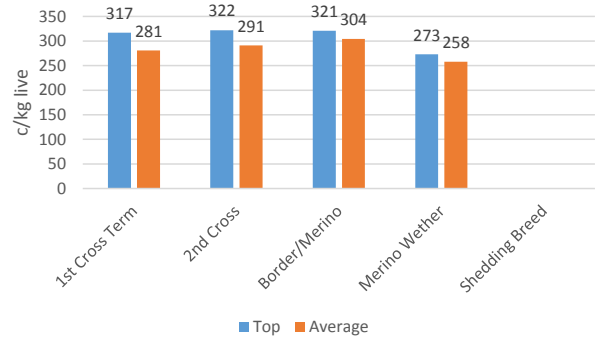

Catalogue Views : 5,758

Logged in Bidders: 204

Logged In Guests: 123

Unique Bidders: 89

Lamb Sale Results

Lamb Offering by Breed

Lamb Pricing by \$/Head

Lamb Pricing by c/kg Live

Sale Results Breakdown

Lot	No. Head	Breed	Sex	Wool	Weight	Result	c/kg	\$/hd
Lot 500	580	Merino/Merino	Wether	Unshorn	32.6	Sold	262	85.5
Lot 501	740	White Suffolk/Merino	Mixed Sex	Unshorn	34.6	Sold	303	105
Lot 502	375	Merino/Merino	Wether	Unshorn	38.5	Sold	226	87
Lot 503	315	Dohne/Dohne, Dohne/Mer	Mixed Sex	Unshorn	35.5	Passed In	248	88
Lot 504	300	Poll Dorset/Merino	Mixed Sex	Unshorn	34.5	Sold	288	99.5
Lot 505	740	Dorset/Border Leicester/Me	Mixed Sex	Unshorn	32	Sold	322	103
Lot 506	230	Poll Dorset/Merino	Mixed Sex	Unshorn	34.6	Sold	262	90.5
Lot 507	160	White Suffolk/Merino	Mixed Sex	Unshorn	35.5	Sold	268	95
Lot 508	500	Border Leicester/Merino	Wether	Unshorn	28	Sold	321	90
Lot 509	500	Border Leicester/Merino	Wether	Unshorn	28	Sold	321	90
Lot 510	410	Border Leicester/Merino	Wether	Unshorn	34	Passed In	266	90.5
Lot 511	380	White Suffolk/Merino	Mixed Sex	Unshorn	41.6	Sold	243	101
Lot 512	370	Border Leicester/Merino	Wether	Unshorn	34.1	Sold	271	92.5
Lot 513	240	order Leicester/SAMM/Merino	Wether	Unshorn	47.3	Sold	245	116
Lot 514	660	Merino/Merino	Wether	Unshorn	33.9	Sold	273	92.5
Lot 515	680	Poll Dorset/Merino	Mixed Sex	Shorn Nov-16	35.6	Sold	302	107.5
Lot 516	390	e Suffolk/Border Leicester/M	Mixed Sex	Unshorn	32.2	Sold	307	99
Lot 517	156	hite Suffolk/BORDER/MERIN	Mixed Sex	Unshorn	39.8	Sold	270	107.5