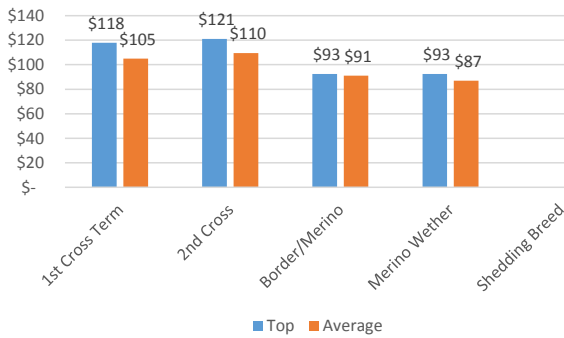

Catalogue Views : 5,758

Logged in Bidders: 204

Logged In Guests: 123

Unique Bidders: 89

Lamb Sale Results

Lamb Offering by Breed

Lamb Pricing by \$/Head

Lamb Pricing by c/kg Live

Sale Results Breakdown

Lot	No. Head	Breed	Sex	Wool	Weight	Result	c/kg	\$/hd
Lot 500	580	Merino/Merino	Wether	Unshorn	32.6	Sold	262	85.5
Lot 501	740	White Suffolk/Merino	Mixed Sex	Unshorn	34.6	Sold	303	105
Lot 502	375	Merino/Merino	Wether	Unshorn	38.5	Sold	226	87
Lot 503	315	Dohne/Dohne, Dohne/Mer	Mixed Sex	Unshorn	35.5	Passed In	248	88
Lot 504	300	Poll Dorset/Merino	Mixed Sex	Unshorn	34.5	Sold	288	99.5
Lot 505	740	Dorset/Border Leicester/Me	Mixed Sex	Unshorn	32	Sold	322	103
Lot 506	230	Poll Dorset/Merino	Mixed Sex	Unshorn	34.6	Sold	262	90.5
Lot 507	160	White Suffolk/Merino	Mixed Sex	Unshorn	35.5	Sold	268	95
Lot 508	500	Border Leicester/Merino	Wether	Unshorn	28	Sold	321	90
Lot 509	500	Border Leicester/Merino	Wether	Unshorn	28	Sold	321	90
Lot 510	410	Border Leicester/Merino	Wether	Unshorn	34	Passed In	266	90.5
Lot 511	380	White Suffolk/Merino	Mixed Sex	Unshorn	41.6	Sold	243	101
Lot 512	370	Border Leicester/Merino	Wether	Unshorn	34.1	Sold	271	92.5
Lot 513	240	order Leicester/SAMM/Merino	Wether	Unshorn	47.3	Sold	245	116
Lot 514	660	Merino/Merino	Wether	Unshorn	33.9	Sold	273	92.5
Lot 515	680	Poll Dorset/Merino	Mixed Sex	Shorn Nov-16	35.6	Sold	302	107.5
Lot 516	390	e Suffolk/Border Leicester/M	Mixed Sex	Unshorn	32.2	Sold	307	99
Lot 517	156	hite Suffolk/BORDER/MERIN	Mixed Sex	Unshorn	39.8	Sold	270	107.5