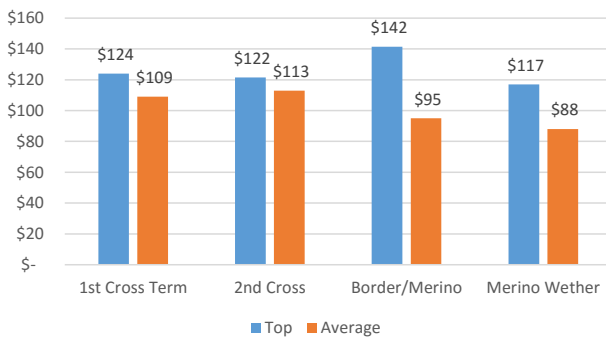

Catalogue Views : 7,595

Logged in Bidders: 276

Logged In Guests: 220

Unique Bidders: 168

Lamb Sale Results

Lamb Offering by Breed

Lamb Pricing by \$/Head

Lamb Pricing by c/kg Live

Sale Results Breakdown

Lot	No. Head	Breed	Sex	Wool	Weight	Result	c/kg	\$/hd
Lot 500	610	Dorper/Dorper	Ewe	Unshorn	39.4	Sold	299.5	118
Lot 501	231	Dorper/Dorper	Wether	Unshorn	35.4	Sold	199.2	70.5
Lot 502	500	White Dorper/White Dorper/Merino	Wether	Unshorn	31.6	Passed In	234.2	74
Lot 503	900	Merino/Merino	Wether	Unshorn	31.1	Sold	289.4	90
Lot 504	720	Dorset/Border Leicester/Merino	Mixed Sex	Unshorn	36.1	Sold	288.1	104
Lot 505	350	White Suffolk/SAMM/Merino	Mixed Sex	Unshorn	38.6	No Bids	0.0	
Lot 506	470	Merino/Merino	Wether	Unshorn	34.4	Passed In	238.4	82
Lot 507	570	Merino/Merino	Wether	Unshorn	28.4	Passed In	253.5	72
Lot 508	570	Merino/Merino	Wether	Unshorn	28.4	Passed In	251.8	71.5
Lot 509	370	Border Leicester/Merino	Mixed Sex	Shorn Dec-16	37.9	Sold	255.9	97
Lot 510	420	White Suffolk/Merino	Mixed Sex	Shorn Jan-17	36	Sold	291.7	105
Lot 511	545	Border Leicester/Merino	Wether	Shorn Jan-17	31.7	Sold	283.9	90
Lot 512	545	Border Leicester/Merino	Wether	Unshorn	31.7	Sold	285.5	90.5
Lot 513	820	White Suffolk/Merino	Mixed Sex	Unshorn	30	Sold	325.0	97.5
Lot 514	520	White Suffolk/Merino	Wether	Unshorn	30	Sold	303.3	91
Lot 515	900	Merino/Merino	Wether	Unshorn	20.5	Passed In	231.7	47.5