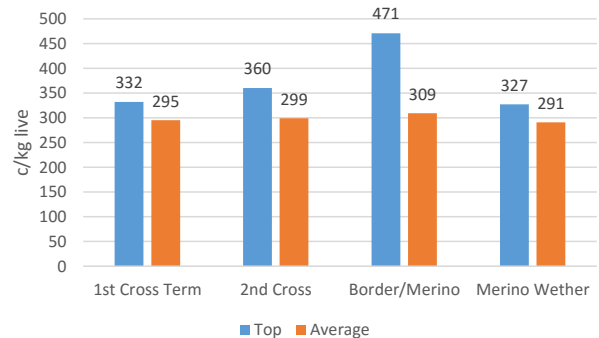

Catalogue Views : 7,595

Logged in Bidders: 276

Logged In Guests: 220

Unique Bidders: 168

Lamb Sale Results

Lamb Offering by Breed

Lamb Pricing by \$/Head

Lamb Pricing by c/kg Live

Sale Results Breakdown

Lot	No. Head	Breed	Sex	Wool	Weight	Result	c/kg	\$/hd
Lot 500	610	Dorper/Dorper	Ewe	Unshorn	39.4	Sold	299.5	118
Lot 501	231	Dorper/Dorper	Wether	Unshorn	35.4	Sold	199.2	70.5
Lot 502	500	White Dorper/White Dorper/Merino	Wether	Unshorn	31.6	Passed In	234.2	74
Lot 503	900	Merino/Merino	Wether	Unshorn	31.1	Sold	289.4	90
Lot 504	720	Dorset/Border Leicester/Merino	Mixed Sex	Unshorn	36.1	Sold	288.1	104
Lot 505	350	White Suffolk/SAMM/Merino	Mixed Sex	Unshorn	38.6	No Bids	0.0	
Lot 506	470	Merino/Merino	Wether	Unshorn	34.4	Passed In	238.4	82
Lot 507	570	Merino/Merino	Wether	Unshorn	28.4	Passed In	253.5	72
Lot 508	570	Merino/Merino	Wether	Unshorn	28.4	Passed In	251.8	71.5
Lot 509	370	Border Leicester/Merino	Mixed Sex	Shorn Dec-16	37.9	Sold	255.9	97
Lot 510	420	White Suffolk/Merino	Mixed Sex	Shorn Jan-17	36	Sold	291.7	105
Lot 511	545	Border Leicester/Merino	Wether	Shorn Jan-17	31.7	Sold	283.9	90
Lot 512	545	Border Leicester/Merino	Wether	Unshorn	31.7	Sold	285.5	90.5
Lot 513	820	White Suffolk/Merino	Mixed Sex	Unshorn	30	Sold	325.0	97.5
Lot 514	520	White Suffolk/Merino	Wether	Unshorn	30	Sold	303.3	91
Lot 515	900	Merino/Merino	Wether	Unshorn	20.5	Passed In	231.7	47.5