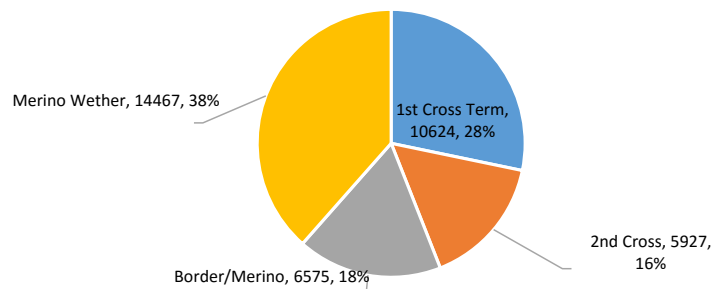

Catalogue Views : 7,595

Logged in Bidders: 276

Logged In Guests: 220

Unique Bidders: 168

Lamb Sale Results

Lamb Offering by Breed

Lamb Pricing by \$/Head

Lamb Pricing by c/kg Live

Sale Results Breakdown

Lot	No. Head	Breed	Sex	Wool	Weight	Result	c/kg	\$/hd
Lot 500	610	Dorper/Dorper	Ewe	Unshorn	39.4	Sold	299.5	118
Lot 501	231	Dorper/Dorper	Wether	Unshorn	35.4	Sold	199.2	70.5
Lot 502	500	White Dorper/White Dorper/Merino	Wether	Unshorn	31.6	Passed In	234.2	74
Lot 503	900	Merino/Merino	Wether	Unshorn	31.1	Sold	289.4	90
Lot 504	720	Dorset/Border Leicester/Merino	Mixed Sex	Unshorn	36.1	Sold	288.1	104
Lot 505	350	White Suffolk/SAMM/Merino	Mixed Sex	Unshorn	38.6	No Bids	0.0	
Lot 506	470	Merino/Merino	Wether	Unshorn	34.4	Passed In	238.4	82
Lot 507	570	Merino/Merino	Wether	Unshorn	28.4	Passed In	253.5	72
Lot 508	570	Merino/Merino	Wether	Unshorn	28.4	Passed In	251.8	71.5
Lot 509	370	Border Leicester/Merino	Mixed Sex	Shorn Dec-16	37.9	Sold	255.9	97
Lot 510	420	White Suffolk/Merino	Mixed Sex	Shorn Jan-17	36	Sold	291.7	105
Lot 511	545	Border Leicester/Merino	Wether	Shorn Jan-17	31.7	Sold	283.9	90
Lot 512	545	Border Leicester/Merino	Wether	Unshorn	31.7	Sold	285.5	90.5
Lot 513	820	White Suffolk/Merino	Mixed Sex	Unshorn	30	Sold	325.0	97.5
Lot 514	520	White Suffolk/Merino	Wether	Unshorn	30	Sold	303.3	91
Lot 515	900	Merino/Merino	Wether	Unshorn	20.5	Passed In	231.7	47.5