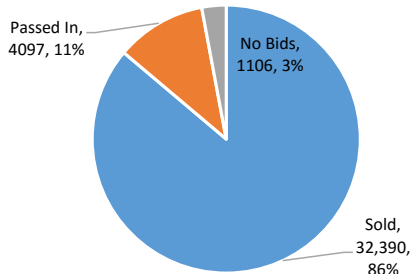

AuctionsPlus Lamb Sale

17th Jan 2017

Offering: 37,593

Sale Duration : 1 hour & 11 mins

Top Price : \$142

Sale Average \$100

SALE GROSS: \$3,264,824

PARTICIPANTS

Catalogue Views : 7,595

Logged in Bidders: 276

Logged In Guests: 220

Unique Bidders: 168

Lamb Sale Results

Lamb Offering by Breed

Lamb Pricing by \$/Head

Lamb Pricing by c/kg Live

Sale Results Breakdown

Lot	No. Head	Breed	Sex	Wool	Weight	Result	c/kg	\$/hd
Lot 500	610	Dorper/Dorper	Ewe	Unshorn	39.4	Sold	299.5	118
Lot 501	231	Dorper/Dorper	Wether	Unshorn	35.4	Sold	199.2	70.5
Lot 502	500	White Dorper/White Dorper/Merino	Wether	Unshorn	31.6	Passed In	234.2	74
Lot 503	900	Merino/Merino	Wether	Unshorn	31.1	Sold	289.4	90
Lot 504	720	Dorset/Border Leicester/Merino	Mixed Sex	Unshorn	36.1	Sold	288.1	104
Lot 505	350	White Suffolk/SAMM/Merino	Mixed Sex	Unshorn	38.6	No Bids	0.0	
Lot 506	470	Merino/Merino	Wether	Unshorn	34.4	Passed In	238.4	82
Lot 507	570	Merino/Merino	Wether	Unshorn	28.4	Passed In	253.5	72
Lot 508	570	Merino/Merino	Wether	Unshorn	28.4	Passed In	251.8	71.5
Lot 509	370	Border Leicester/Merino	Mixed Sex	Shorn Dec-16	37.9	Sold	255.9	97
Lot 510	420	White Suffolk/Merino	Mixed Sex	Shorn Jan-17	36	Sold	291.7	105
Lot 511	545	Border Leicester/Merino	Wether	Shorn Jan-17	31.7	Sold	283.9	90
Lot 512	545	Border Leicester/Merino	Wether	Unshorn	31.7	Sold	285.5	90.5
Lot 513	820	White Suffolk/Merino	Mixed Sex	Unshorn	30	Sold	325.0	97.5
Lot 514	520	White Suffolk/Merino	Wether	Unshorn	30	Sold	303.3	91
Lot 515	900	Merino/Merino	Wether	Unshorn	20.5	Passed In	231.7	47.5