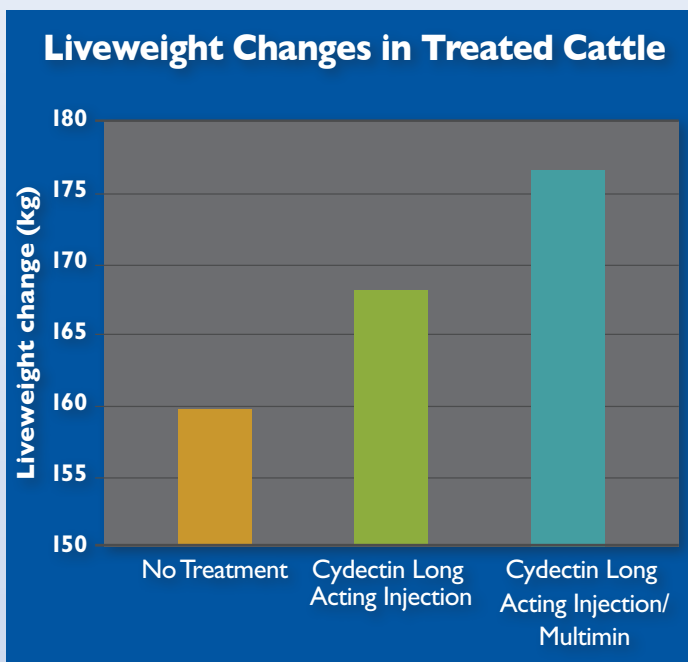

By gaining an extra 18kg at weaning by using Cydectin® LA and Multimin® it sets up my heifers to have a heavier weight when they are joined.

For my steers, it lets me turn them off at a younger age and a higher percentage fall into the top price category.