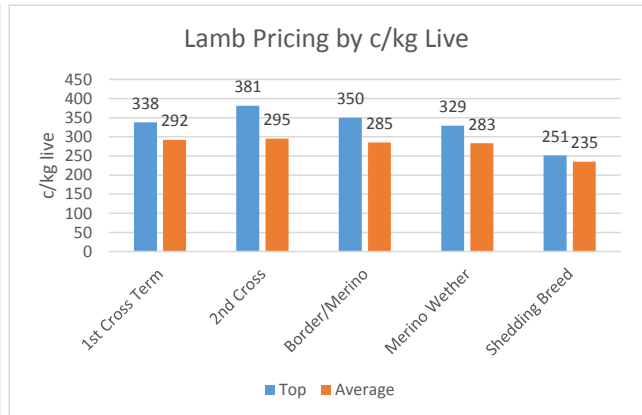

AuctionsPlus Lamb Sale

13-Dec-16

Offering: 39,084 Head

Sale Duration : 1 hour 20 mins

Top Price : \$177

Sale Average \$98

SALE GROSS: \$2,693,828

PARTICIPANTS	
Catalogue Views :	5,817
Logged in Bidders:	252
Logged In Guests:	182
Unique Bidders:	112

Sale Results Breakdown

Lot	No. Head	Breed	Sex	Wool	Weight	Result	c/kg	\$/hd
Lot 200	900	Dorper/Dorper	Wether	Unshorn	39.9	Sold	232	92.5
Lot 201	480	Dorper/Dorper	Wether	Unshorn	40.7	Sold	251	102
Lot 202	510	Dorper/Dorper	Wether	Unshorn	33.3	Sold	246	82
Lot 203	510	Dorper/Dorper	Wether	Unshorn	36.3	Sold	237	86
Lot 204	680	Dorper/Dorper	Mixed Sex	Unshorn	37.4	Passed In	225	84
Lot 205	50	Dorper/Dorper	Wether	Unshorn	40	Sold	211	84.5
Lot 206	477	DLLAIS/CHAROLLAIS / 1ST	Ewe	Unshorn	35.1	Sold	338	118.5
Lot 207	494	DLLAIS/CHAROLLAIS / 1ST	Wether	Unshorn	35.9	Passed In	294	105.5
Lot 208	560	Poll Dorset/Merino	Mixed Sex	Unshorn	36.3	No Bids	0	