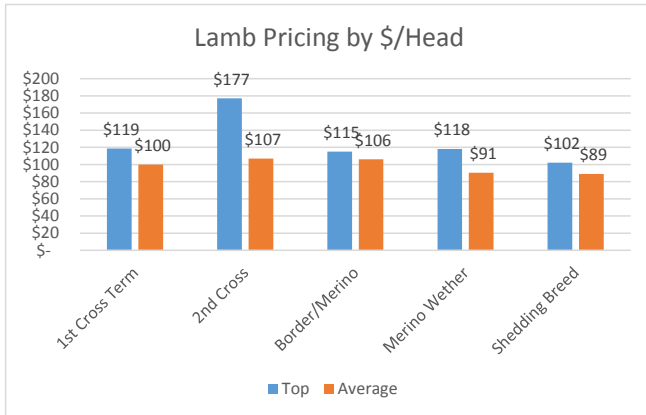

AuctionsPlus Lamb Sale

13-Dec-16

Offering: 39,084 Head

Sale Duration : 1 hour 20 mins

Top Price : \$177

Sale Average \$98

SALE GROSS: \$2,693,828

PARTICIPANTS	
Catalogue Views :	5,817
Logged in Bidders:	252
Logged In Guests:	182
Unique Bidders:	112

Sale Results Breakdown

Lot	No. Head	Breed	Sex	Wool	Weight	Result	c/kg	\$/hd
Lot 200	900	Dorper/Dorper	Wether	Unshorn	39.9	Sold	232	92.5
Lot 201	480	Dorper/Dorper	Wether	Unshorn	40.7	Sold	251	102
Lot 202	510	Dorper/Dorper	Wether	Unshorn	33.3	Sold	246	82
Lot 203	510	Dorper/Dorper	Wether	Unshorn	36.3	Sold	237	86
Lot 204	680	Dorper/Dorper	Mixed Sex	Unshorn	37.4	Passed In	225	84
Lot 205	50	Dorper/Dorper	Wether	Unshorn	40	Sold	211	84.5
Lot 206	477	DLLAIS/CHAROLLAIS / 1ST	Ewe	Unshorn	35.1	Sold	338	118.5
Lot 207	494	DLLAIS/CHAROLLAIS / 1ST	Wether	Unshorn	35.9	Passed In	294	105.5
Lot 208	560	Poll Dorset/Merino	Mixed Sex	Unshorn	36.3	No Bids	0	