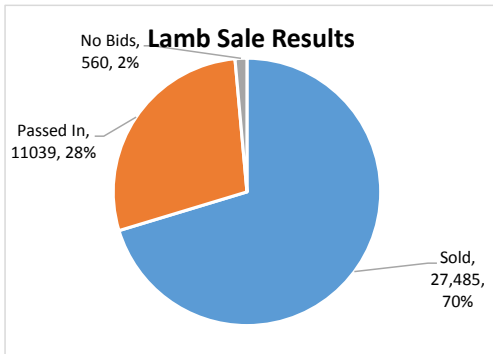

AuctionsPlus Lamb Sale

13-Dec-16

Offering: 39,084 Head

Sale Duration : 1 hour 20 mins

Top Price : \$177

Sale Average \$98

SALE GROSS: \$2,693,828

PARTICIPANTS	
Catalogue Views :	5,817
Logged in Bidders:	252
Logged In Guests:	182
Unique Bidders:	112

Sale Results Breakdown

Lot	No. Head	Breed	Sex	Wool	Weight	Result	c/kg	\$/hd
Lot 200	900	Dorper/Dorper	Wether	Unshorn	39.9	Sold	232	92.5
Lot 201	480	Dorper/Dorper	Wether	Unshorn	40.7	Sold	251	102
Lot 202	510	Dorper/Dorper	Wether	Unshorn	33.3	Sold	246	82
Lot 203	510	Dorper/Dorper	Wether	Unshorn	36.3	Sold	237	86
Lot 204	680	Dorper/Dorper	Mixed Sex	Unshorn	37.4	Passed In	225	84
Lot 205	50	Dorper/Dorper	Wether	Unshorn	40	Sold	211	84.5
Lot 206	477	DLLAIS/CHAROLLAIS / 1ST	Ewe	Unshorn	35.1	Sold	338	118.5
Lot 207	494	DLLAIS/CHAROLLAIS / 1ST	Wether	Unshorn	35.9	Passed In	294	105.5
Lot 208	560	Poll Dorset/Merino	Mixed Sex	Unshorn	36.3	No Bids	0	