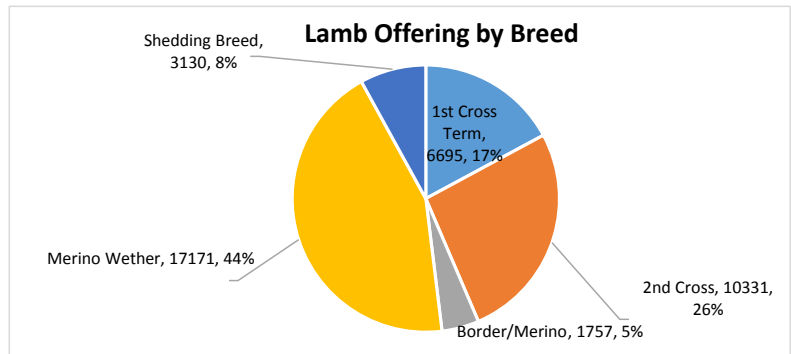

AuctionsPlus Lamb Sale

13-Dec-16

Offering: 39,084 Head

Sale Duration : 1 hour 20 mins

Top Price : \$177

Sale Average \$98

SALE GROSS: \$2,693,828

PARTICIPANTS	
Catalogue Views :	5,817
Logged in Bidders:	252
Logged In Guests:	182
Unique Bidders:	112

Sale Results Breakdown

Lot	No. Head	Breed	Sex	Wool	Weight	Result	c/kg	\$/hd
Lot 200	900	Dorper/Dorper	Wether	Unshorn	39.9	Sold	232	92.5
Lot 201	480	Dorper/Dorper	Wether	Unshorn	40.7	Sold	251	102
Lot 202	510	Dorper/Dorper	Wether	Unshorn	33.3	Sold	246	82
Lot 203	510	Dorper/Dorper	Wether	Unshorn	36.3	Sold	237	86
Lot 204	680	Dorper/Dorper	Mixed Sex	Unshorn	37.4	Passed In	225	84
Lot 205	50	Dorper/Dorper	Wether	Unshorn	40	Sold	211	84.5
Lot 206	477	DLLAIS/CHAROLLAIS / 1ST	Ewe	Unshorn	35.1	Sold	338	118.5
Lot 207	494	DLLAIS/CHAROLLAIS / 1ST	Wether	Unshorn	35.9	Passed In	294	105.5
Lot 208	560	Poll Dorset/Merino	Mixed Sex	Unshorn	36.3	No Bids	0	