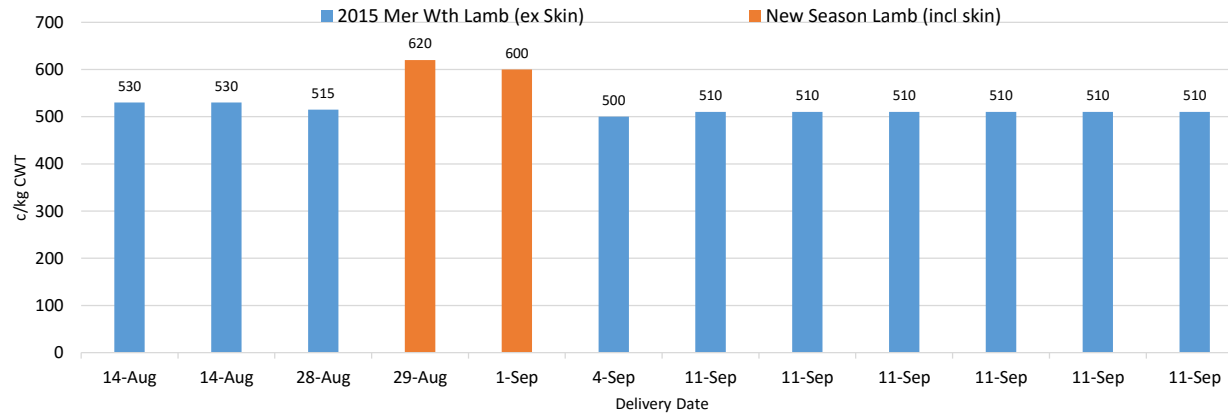

AGENTS
 Landmark Bourke
 Hay Plains Livestock

PARTICIPANTS
 Catalogue Views : 2,617
 Bidders: 22
 5 Processor
 9 Agent
 8 Producer
 Guests Logged In : 30

Top Merino Price (ex skin) 530c/kg CWT
 Avg Merino Price (ex skin): 514c/kg CWT
 Top Sucker Price (incl skin): 620c/kg CWT
 Avg Sucker Price (incl skin) 610c/kg CWT
SALE GROSS : \$977,307

Forward Contract Prime Lamb Sale On-Farm Prices

No. Head	Category	Breed	Majority Fat Score	Sex	Target Weight Range at Delivery (CWT)	Estimated Avg Weight at Delivery (CWT)	Drop	Result	Price (c/kg CWT)	Skin Price	Delivery Date	Stock Location	Buyer State
630	Lambs	Merino/Merino	2	Wether	18-32kg	21-23kg	Aug-15 Sep-15	Sold	510	Exclusive	11-Sep	LOUTH NSW	VIC
630	Lambs	Merino/Merino	2	Wether	18-32kg	21-23kg	Aug-15 Sep-15	Sold	510	Exclusive	11-Sep	LOUTH NSW	VIC
630	Lambs	Merino/Merino	2	Wether	18-32kg	21-23kg	Aug-15 Sep-15	Sold	510	Exclusive	11-Sep	LOUTH NSW	VIC
630	Lambs	Merino/Merino	2	Wether	18-32kg	21-23kg	Aug-15 Sep-15	Sold	510	Exclusive	11-Sep	LOUTH NSW	VIC
630	Lambs	Merino/Merino	3	Wether	18-32kg	22-24kg	Aug-15 Sep-15	Sold	510	Exclusive	11-Sep	LOUTH NSW	VIC
630	Lambs	Merino/Merino	3	Wether	18-32kg	22-24kg	Aug-15 Sep-15	Sold	510	Exclusive	11-Sep	LOUTH NSW	VIC
630	Lambs	Merino/Merino	3	Wether	18-32kg	22-24kg	Aug-15 Sep-15	Sold	530	Exclusive	14-Aug	COLLIE NSW	VIC
630	Lambs	Merino/Merino	3	Wether	18-32kg	22-23kg	Aug-15 Sep-15	Sold	515	Exclusive	28-Aug	COLLIE NSW	VIC
630	Lambs	Merino/Merino	3	Wether	18-32kg	22-24kg	Aug-15 Sep-15	Sold	530	Exclusive	14-Aug	DUBBO NSW	VIC
420	Lambs	Merino/Merino	3	Wether	18-32kg	22-23kg	Aug-15 Sep-15	Sold	500	Exclusive	04-Sep	DUBBO NSW	VIC
1000	Suckers	Dorper/Dorper	3	Mixed Sex	18-25kg	21-22kg	Mar-15 Apr-15	Sold	600	Inclusive	01-Sep	HAY NSW	VIC
1000	Suckers	Poll Dorset/Border/Merino	4	Mixed Sex	18-32kg	23-26kg	Apr-15 May-15	Sold	620	Inclusive	29-Aug	HAY NSW	VIC