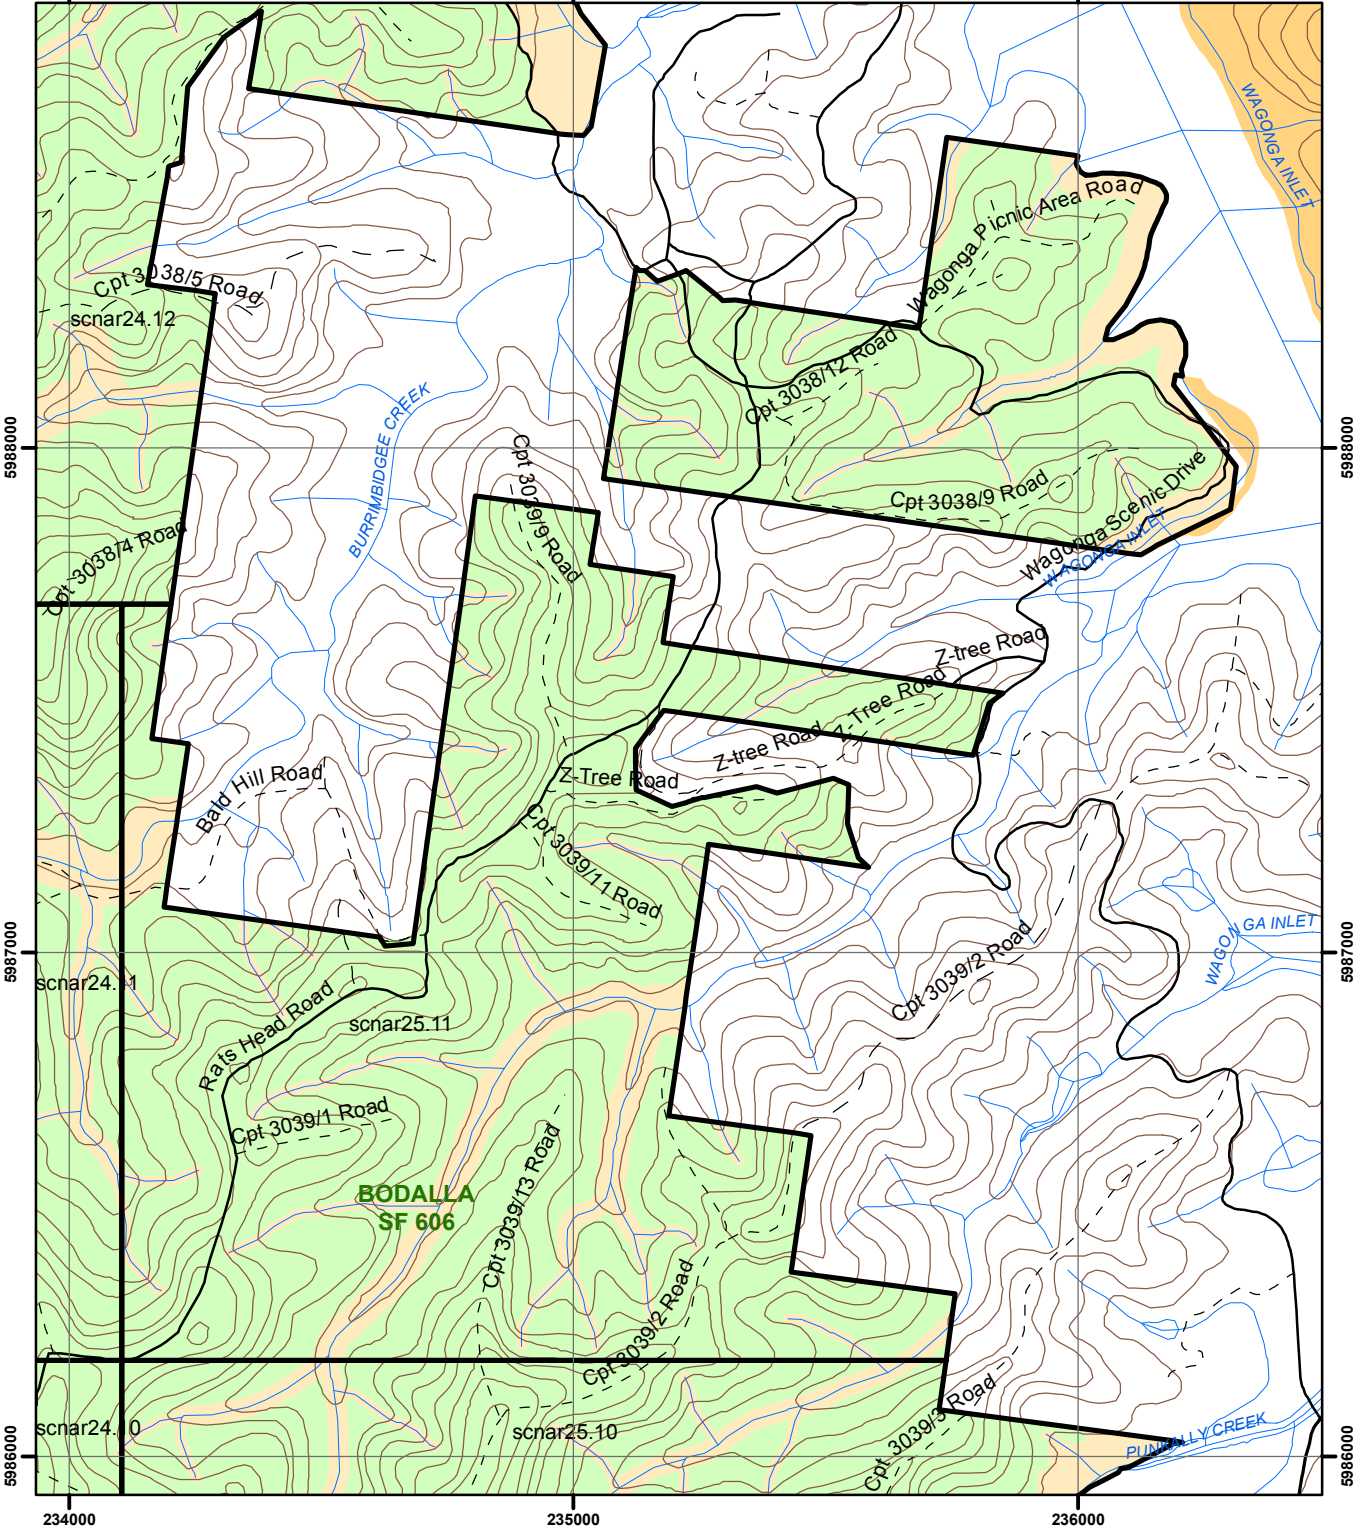

234000

235000

236000

5985000

5985000

5987000

5987000

5986000

5986000

234000

235000

236000

Range ID: scnar25.11

- Known Set Down Point
- Drainage
- Sealed
- Apiary Range
- Contour
- All Weather, Two or more Lanes
- Native Forests
- Planted Forests
- All Weather, One Lane
- National Park Estate
- Natural Surface, Dry Weather, One Lane
- Vacant Crown Land
- Four Wheel Drive
- Environmentally Sensitive Land
- Unknown

Scale 1 : 15000

Print Date: 4/08/2014