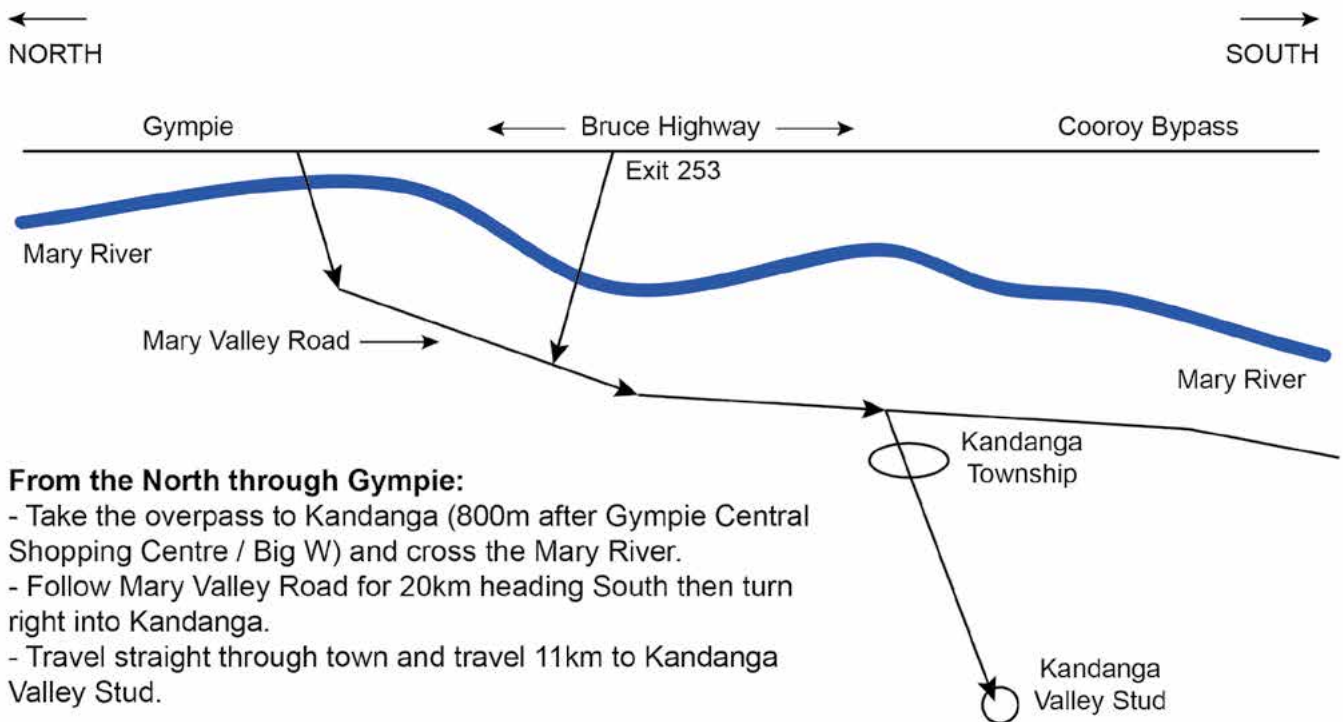

REFRESHMENTS

Complimentary morning tea and lunch will be available on sale day.

**ALL BULLS ARE HANDLED WITH
HORSES, DOGS AND QUADBIKES.**

Directions to Kandanga Valley Stud

Kandanga Valley Stud is situated 11km West of Kandanga, South-West of Gympie, SE QLD.

You will find us at 1229 Kandanga Creek Road, Kandanga QLD 4570.

From the North through Gympie:

- Take the overpass to Kandanga (800m after Gympie Central Shopping Centre / Big W) and cross the Mary River.
- Follow Mary Valley Road for 20km heading South then turn right into Kandanga.
- Travel straight through town and travel 11km to Kandanga Valley Stud.

From the South on Bruce Highway:

- Take Exit 253 – Mary Valley Link Road.
- Cross the Mary River and turn left onto Mary Valley Road.
- Travel approximately 7 to 8 km then turn right into Kandanga.
- Travel straight through town and travel 11km to Kandanga Valley Stud.