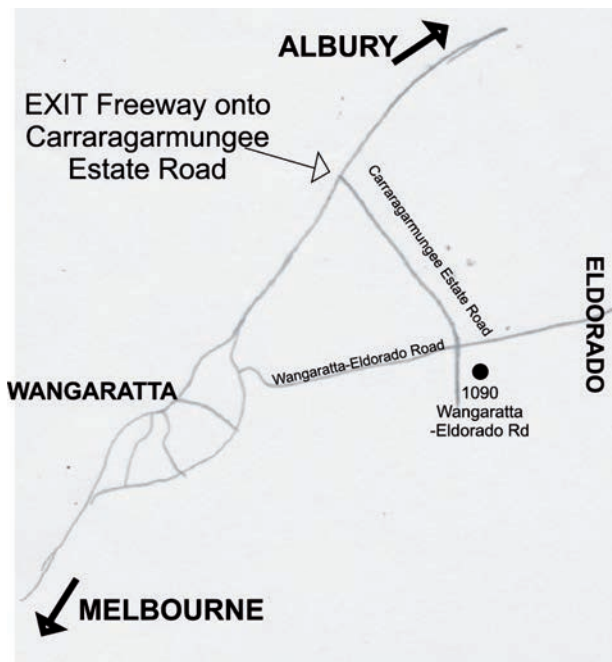

## FROM HUME FREEWAY

Take Carraragarmungee Estate Road travel 8km, turn left onto Wangaratta Eldorado Road, first property on the right. (Approx 15km from Wangaratta)

**JOHN AT DOOKIE  
FIELD DAY**

**ALANA & OLIVIA  
AT A.I. TIME  
HELPING POPPY JOHN DO THE "MAGIC"**