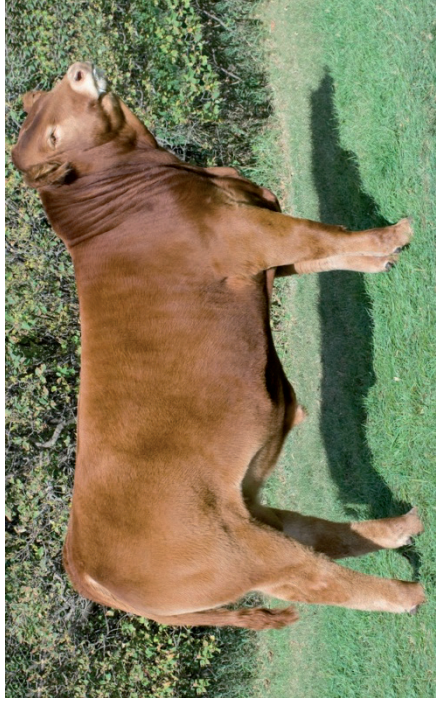

29 GHR POLLED ZANE (IMCFH4) (P, A, AA) x CHATEAU NATURAL LOOK (JWMFN11) (P, A, AA)

This mating is a combination of a soft, moderate, easy fleshing Heavy Duty daughter coupled with the power and style of GHR Polled Zane. This joining is a replica of Reward R42 who was entered for the National last year who succumbed to injury thankfully we had collected him prior. He was a soft skin, free moving bull that had sire appeal written over him and we expect his siblings to be no different. Selling 4 embryos with a 50% pregnancy guarantee if implanted by an approved technician.

Purchaser _____ $ _____