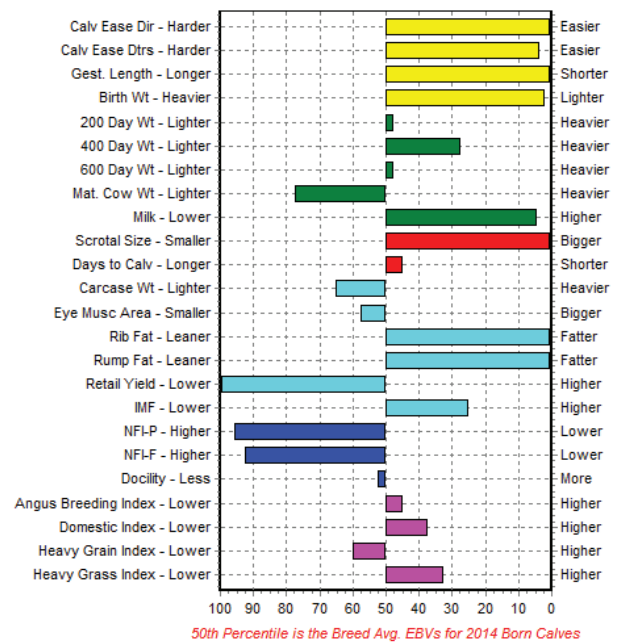

**BROOKLANA
ANGUS**

BROOKLANA M REALITY K57

The No.1 **Matauri Reality 839**
son for 400 day weight out of 958 sons
in Australia.

**Stunning phenotype - completely docile
926kgs at 22 months**

Angus Breed Society ranking:
Top 1% 400 day, Total of 8 traits in the top 5%.
Sitz Upward 307R, maternal grandsire.

Selling as Lot 5

**Brooklana Angus on farm bull sale 2nd September 2016
244 Whitneys Road, Brooklana NSW 2450**

BROOKLANA M REALITY K57

Pedigree & EBV Comparison

┌── SCHURR 77 1346 EXCEL USA13168820
 ┌── SCHURRTOP REALITY X723 USA14543651
 └── SCHURRTOP 8019 V141 USA13178207
 ┌── **SIRE:** MATAURI REALITY 839 NZE14647008839
 ┌── TE MANIA ULONG U41(AI)(ET) VTMU41
 └── MATAURI 06663 NZE14647106663
 └── MATAURI 04456 AB NZE14647104456
ANIMAL: BROOKLANA M REALITY K57(AI) AMQK57
 ┌── CONNEALY ONWARD USA14216491
 ┌── SITZ UPWARD 307R USA14963730
 └── SITZ HENRIETTA PRIDE 81M USA14087650
 ┌── **DAM:** MEDLYN REGAL F39(AI) NJGF39
 ┌── G T MAXIMUM USA88
 └── MEDLYN REGAL R34(AI) NJGR34
 └── MEDLYN NARCISSUS N22(AI) NJGN22

EBV PERCENTILES FOR BROOKLANA M REALITY K57

SELECTION INDEX VALUES		
Market Target	Index Value	Breed Average
Angus Breeding Index	+\$ 124	+\$ 102
Domestic Index	+\$ 110	+\$ 101
Heavy Grain Index	+\$ 128	+\$ 104
Heavy Grass Index	+\$ 124	+\$ 102

EBV PERCENTILES FOR MATAURI REALITY 839

SELECTION INDEX VALUES		
Market Target	Index Value	Breed Average
Angus Breeding Index	+\$ 106	+\$ 102
Domestic Index	+\$ 105	+\$ 101
Heavy Grain Index	+\$ 100	+\$ 104
Heavy Grass Index	+\$ 109	+\$ 102