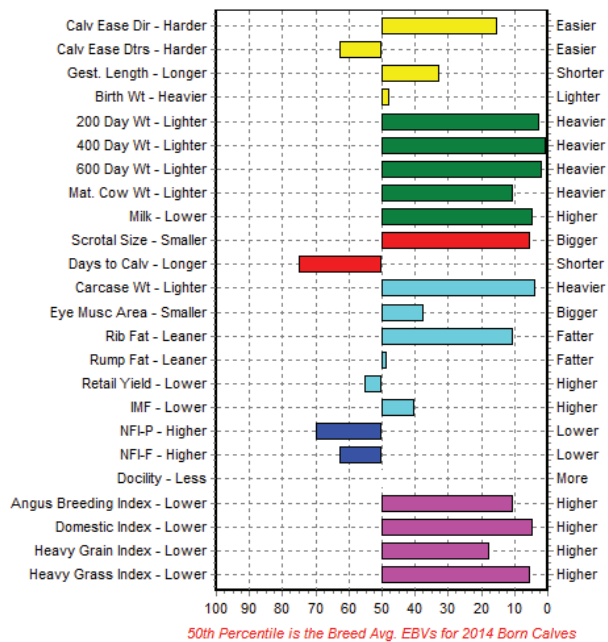

**BROOKLANA
ANGUS**

BROOKLANA M REALITY K57

The No.1 **Matauri Reality 839**
son for 400 day weight out of 958 sons
in Australia.

**Stunning phenotype - completely docile
926kgs at 22 months**

Angus Breed Society ranking:
Top 1% 400 day, Total of 8 traits in the top 5%.
Sitz Upward 307R, maternal grandsire.

Selling as Lot 5

**Brooklana Angus on farm bull sale 2nd September 2016
244 Whitneys Road, Brooklana NSW 2450**

BROOKLANA M REALITY K57

Pedigree & EBV Comparison

┌── SCHURR 77 1346 EXCEL USA13168820
 ┌── SCHURRTOP REALITY X723 USA14543651
 └── SCHURRTOP 8019 V141 USA13178207
 ┌── **SIRE:** MATAURI REALITY 839 NZE14647008839
 ┌── TE MANIA ULONG U41(AI)(ET) VTMU41
 └── MATAURI 06663 NZE14647106663
 └── MATAURI 04456 AB NZE14647104456
ANIMAL: BROOKLANA M REALITY K57(AI) AMQK57
 ┌── CONNEALY ONWARD USA14216491
 ┌── SITZ UPWARD 307R USA14963730
 └── SITZ HENRIETTA PRIDE 81M USA14087650
 ┌── **DAM:** MEDLYN REGAL F39(AI) NJGF39
 ┌── G T MAXIMUM USA88
 └── MEDLYN REGAL R34(AI) NJGR34
 └── MEDLYN NARCISSUS N22(AI) NJGN22

EBV PERCENTILES FOR BROOKLANA M REALITY K57

SELECTION INDEX VALUES		
Market Target	Index Value	Breed Average
Angus Breeding Index	+\$ 124	+\$ 102
Domestic Index	+\$ 110	+\$ 101
Heavy Grain Index	+\$ 128	+\$ 104
Heavy Grass Index	+\$ 124	+\$ 102

EBV PERCENTILES FOR MATAURI REALITY 839

SELECTION INDEX VALUES		
Market Target	Index Value	Breed Average
Angus Breeding Index	+\$ 106	+\$ 102
Domestic Index	+\$ 105	+\$ 101
Heavy Grain Index	+\$ 100	+\$ 104
Heavy Grass Index	+\$ 109	+\$ 102