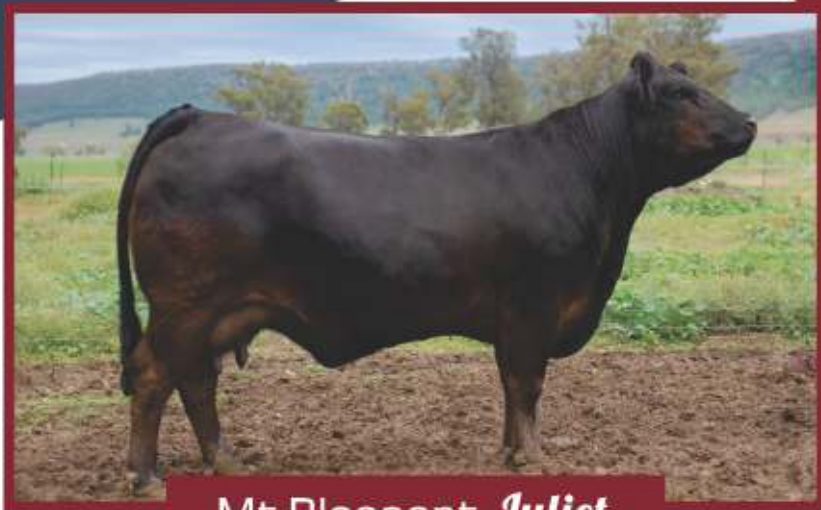

MATERNAL SISTERS TO LOT 2

Mt Pleasant *Juliet*