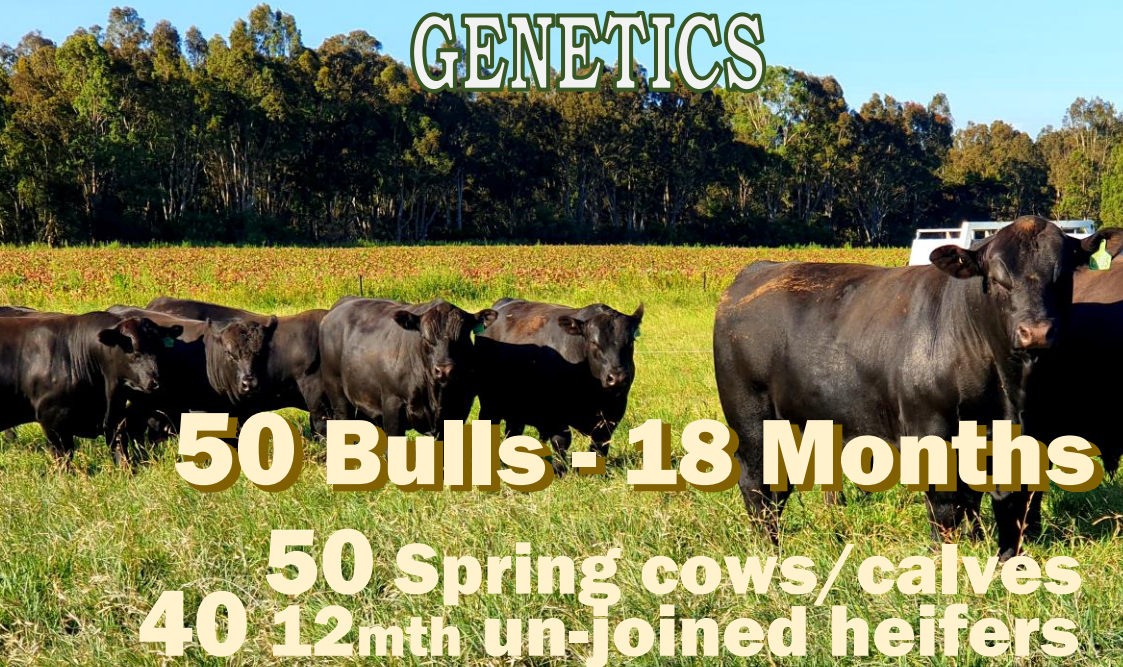

LEAWOOD

ANGUS

Established 1944

1545 Princes Hwy, Flynn

SALE: Tuesday 20th Sept @ 1.30

LEADING NEW ZEALAND GENETICS

50 Bulls - 18 Months

50 Spring cows/calves

40 12mth un-joined heifers

 AuctionsPlus

Nutrien
Livestock™

Like Us On
facebook 

**Private Inspections
Welcome.**

**Graeme mob: 0429 992 683
Luke mob: 0474 992 683**