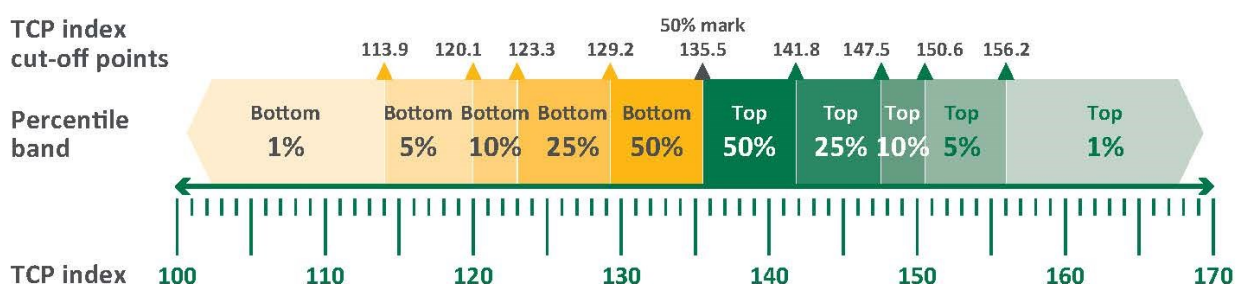

The TCP index has been created to assist producers to achieve both gains in their major production traits, such as post-weaning weight and muscling, as well as ensuring consumer satisfaction from lamb is maintained through focusing on key eating quality traits such as shear force (tenderness) and intramuscular fat (marbling).

The TCP index is designed to suit a production system where:

- ✓ all progeny are terminal
- ✓ improving growth and muscle is of commercial benefit
- ✓ increasing lean meat yield has a positive financial impact
- ✓ a small degree of emphasis is included to maintain or improve eating quality.

Using the TCP index

The TCP index, unlike Carcase Plus, is on a scale that is aligned with other Sheep Genetics' indexes and is represented in economic terms with a unit increase in the index reflecting an additional dollar per ewe joined per year. To assist in comparing rams, Sheep Genetics recommends using a percentile band table as reference. The figure below, which is based on the percentile band table, highlights the TCP index value for significant percentiles for the 2018 drop animals.

Percentile band range graphic for TCP index 2018 drop animals