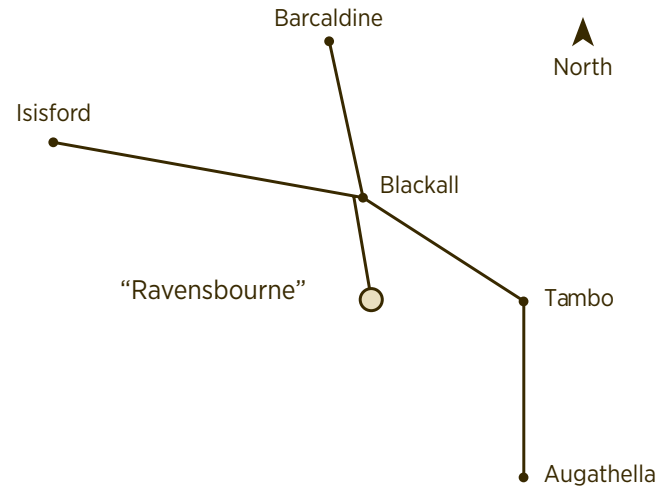

ACCOMMODATION

Blackall Motel	(07) 4657 4611
Coolibah Motel, Blackall	(07) 4657 4380
Blackall Caravan Park	(07) 4657 4816
The Barcoo Hotel, Blackall	(07) 4657 4197
The Tambo Mill Motel and Caravan Park	(07) 4654 6100
The Tambo Tavern	(07) 4654 6109
The Oasis Motor Inn Blackall	(07) 4516 1903