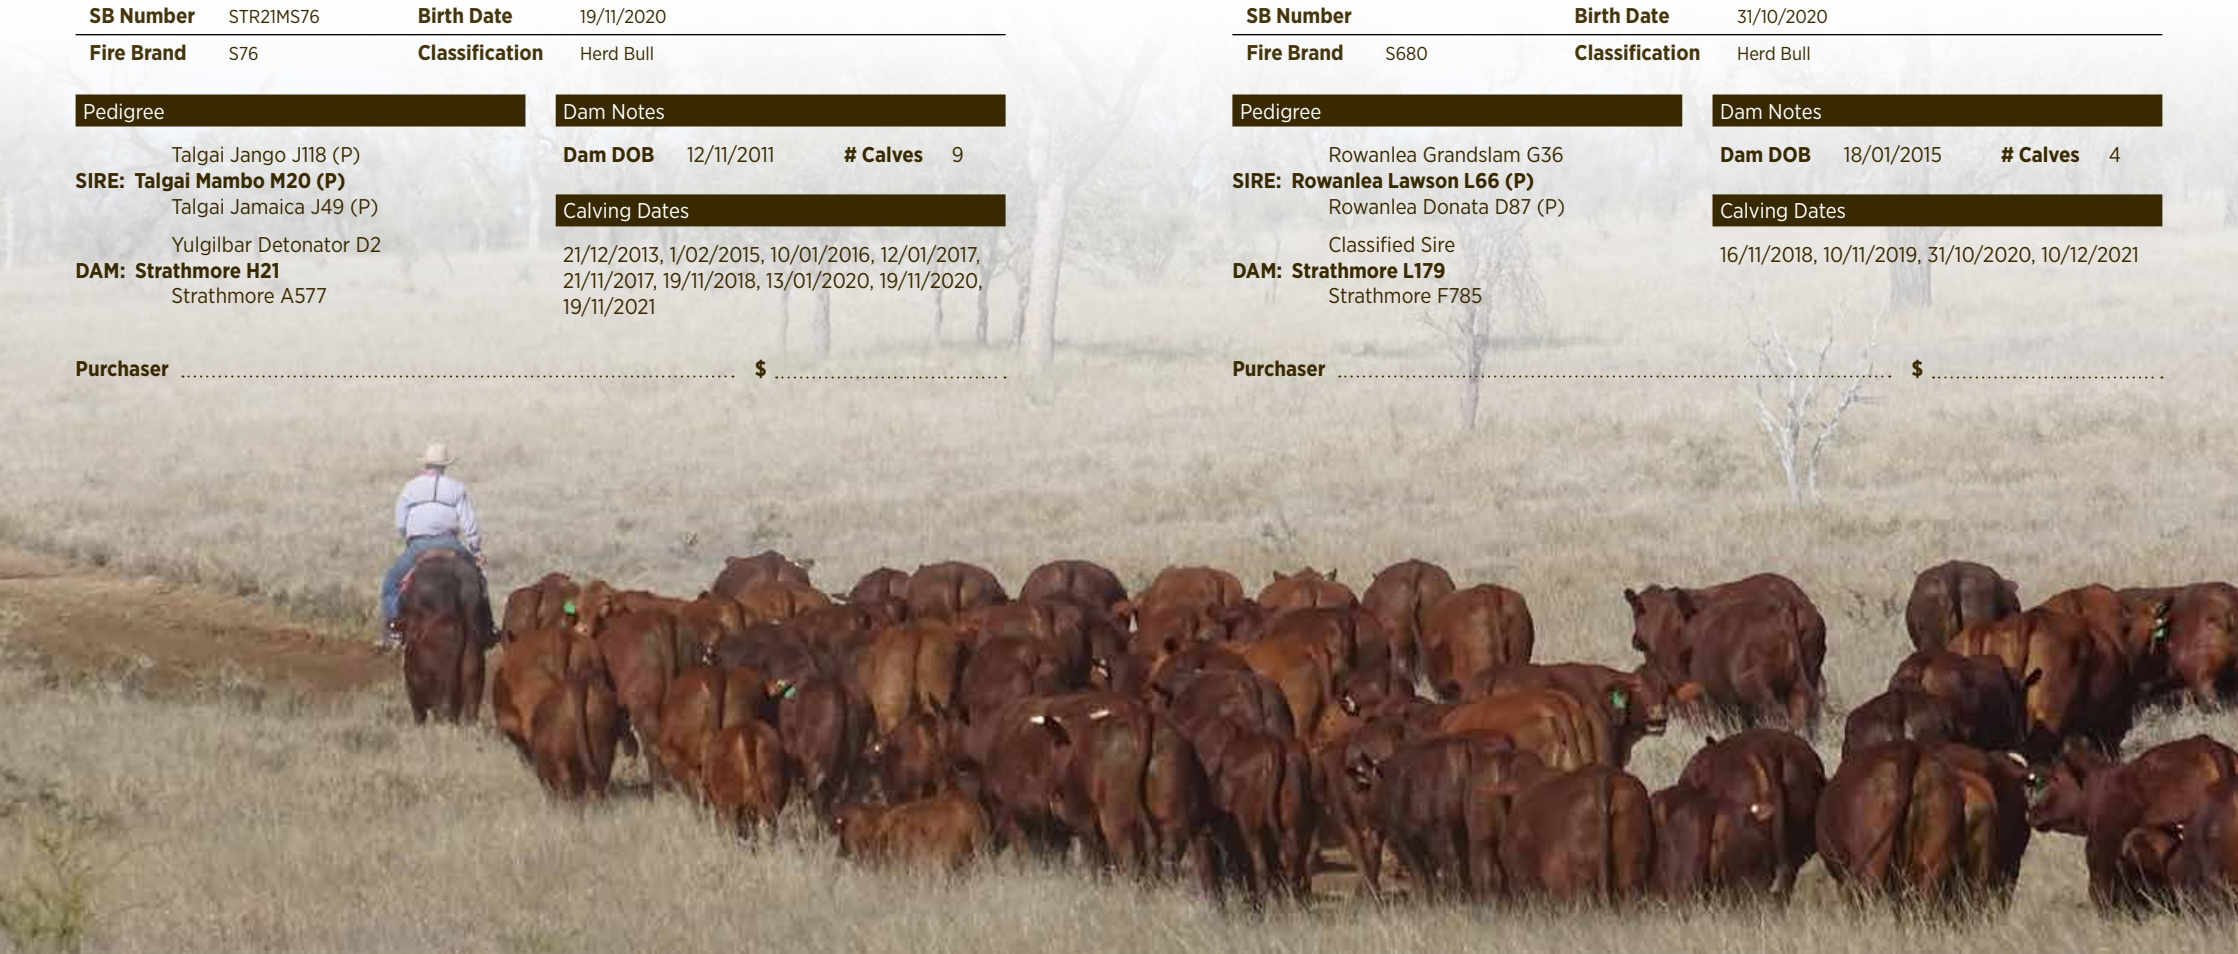

Dam Notes

Dam DOB 18/01/2015 **# Calves** 4

Calving Dates

16/11/2018, 10/11/2019, 31/10/2020, 10/12/2021

Purchaser \$

2022 Strathmore Santa Gertrudis Bull Sale Summary

	S Bulls	Herd Bulls	Total
No.
Average \$
Gross \$
Top Price \$