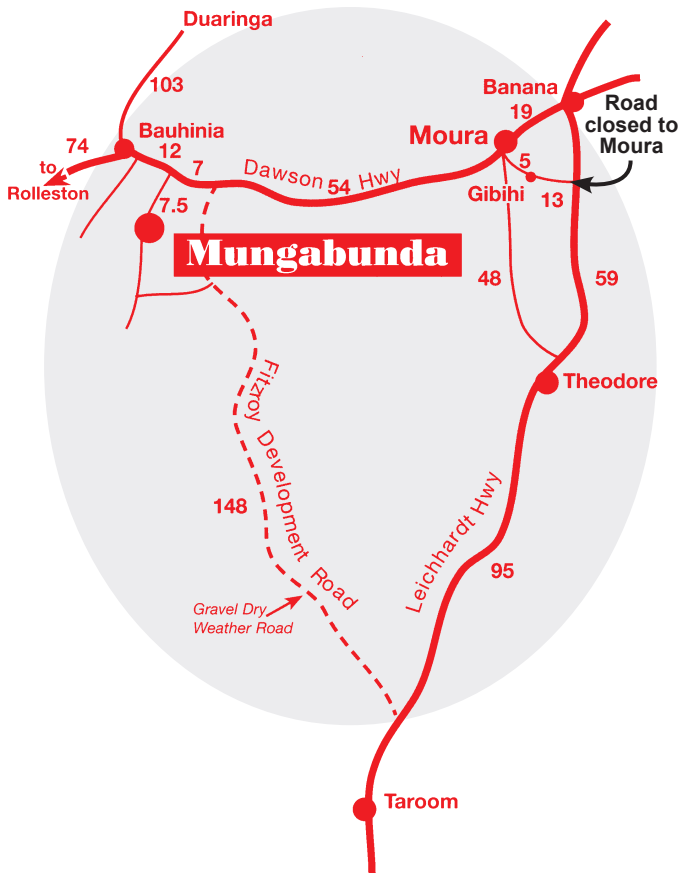

AYR The Beefy Charolais

22nd ON PROPERTY SALE

“Mungabunda” Moura

120 BULLS

Monday
12th September 2022
at 12 noon

Mungabunda Moura

Accommodation

BANANA	Hotel/Motel	07 4995 7232
MOURA	Coal 'n' Cattle	07 4997 1511
	Burradoo.....	07 4997 1588
	Meridian Motel.....	07 4997 6100
TAROOM	Cattle Camp	07 4627 3412
	Leichhardt.....	07 4627 3137
ROLLESTON	Hotel/Motel	07 4984 3440
THEODORE	Hotel/Motel	07 4993 1244
SPRINGSURE	Zamia Motel.....	07 4984 1455