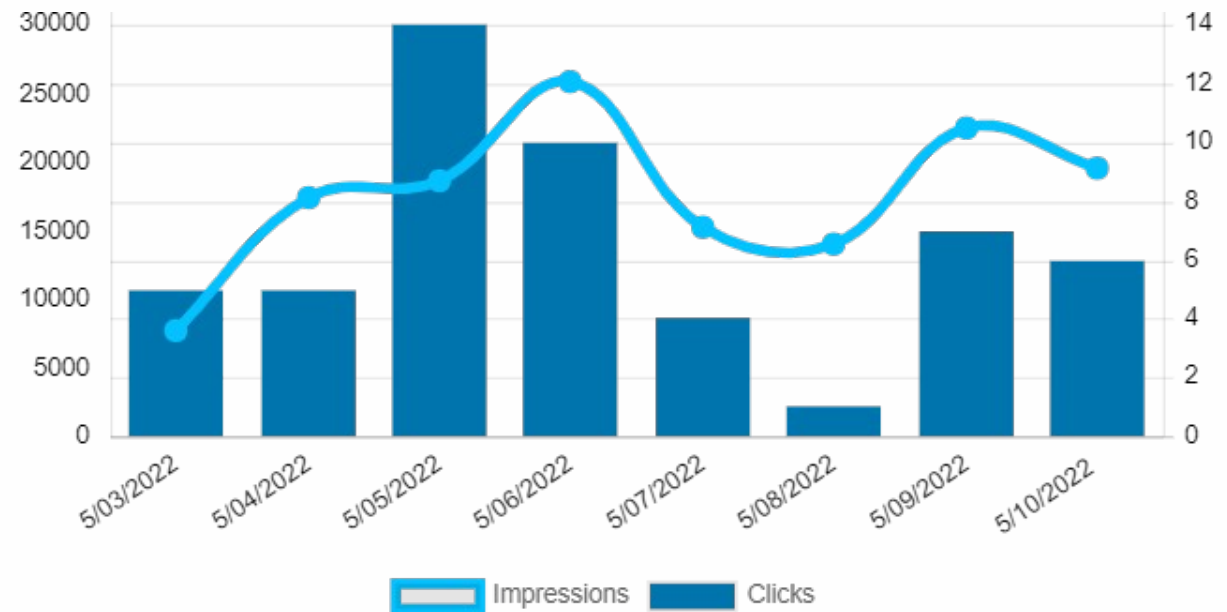

CONTACT DETAILS

Trading Name

Contact Details

Lots

MANSFIELD ANGUS (1 lot)

Julie Duncan
, MANSFIELD, VIC, 3722
phone: 0417856575, 0499191024
email: duncanjulie32@gmail.com
PIC: 3MFNJ062

Lot 67 Sold \$700.00

IVERY DOWNS CATTLE CO (1 lot)

Lot 111 Sold \$1,000.00

ADVERTISING- Standard Ad

Total Impressions: 140,844

Total Clicks: 52

POST SALE REVIEW

AuctionsPlus was excited to be involved in the Six Star & Friends Autumn Alliance Speckle Park Sale. A total of 179 registered bidders logged in from throughout QLD, WA, NSW, ACT, VIC, TAS, SA, CAN. An additional 111 guests also logged in to view t\