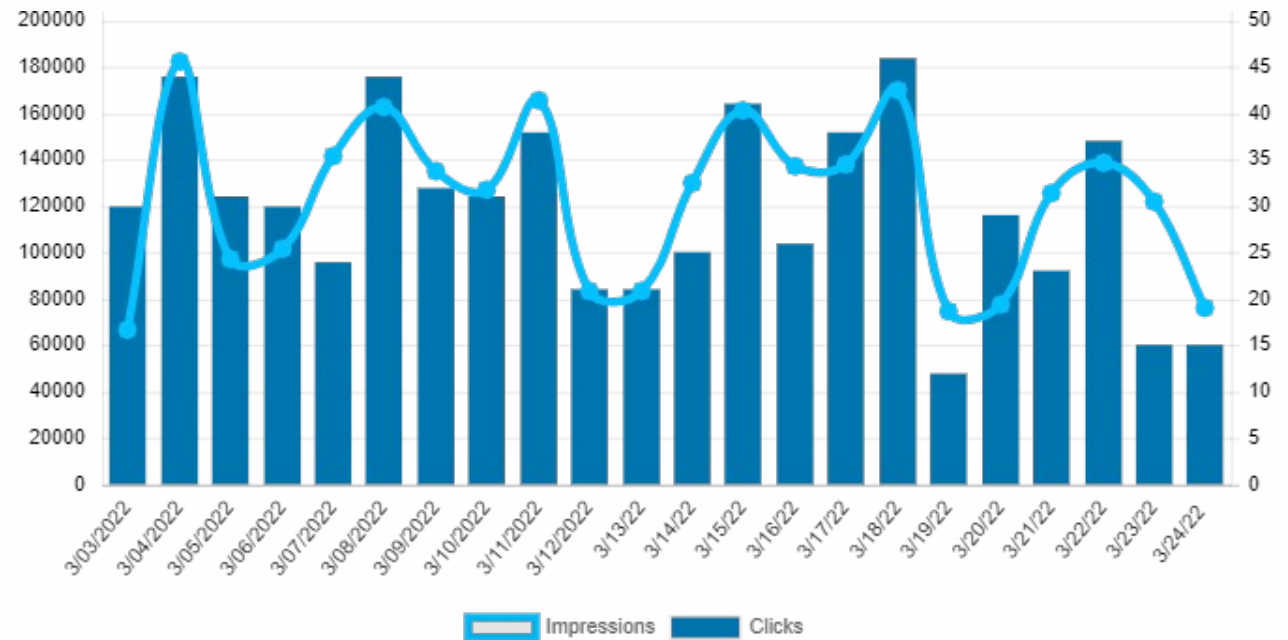

Lot 95 Sold \$4,200.00

CHLOE WHILEY (1 lot)

Chloe Whiley
86 State Farm Rd, BILOELA, QLD, 4715
phone: 0408750604, 0429994529
email: chloestevens98@outlook.com
PIC: QABM0089

Lot 96 Sold \$5,000.00

ADVERTISING- Premium Ad