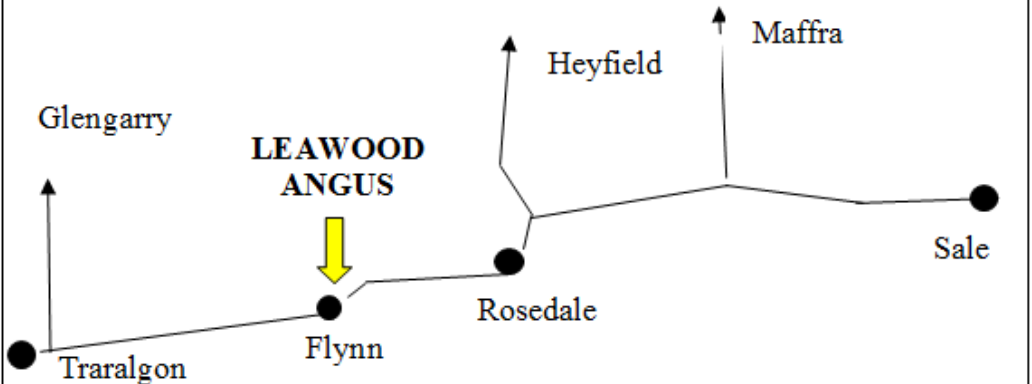

Luke 0474 992 683 or Graeme 0429 992 683

ONLINE VIDEO OF SALE LOTS

GOOGLE @

livestockvideo.com.au

***SALE WILL BE INTERFACED LIVE ON
AUCTIONS PLUS***

DIRECTIONS

We are located 15.45 kms out of Traralgon heading east bound and 35kms from Sale via Rosedale heading west bound, on the North side of the Princes Hwy. Signage will be visible on sale day