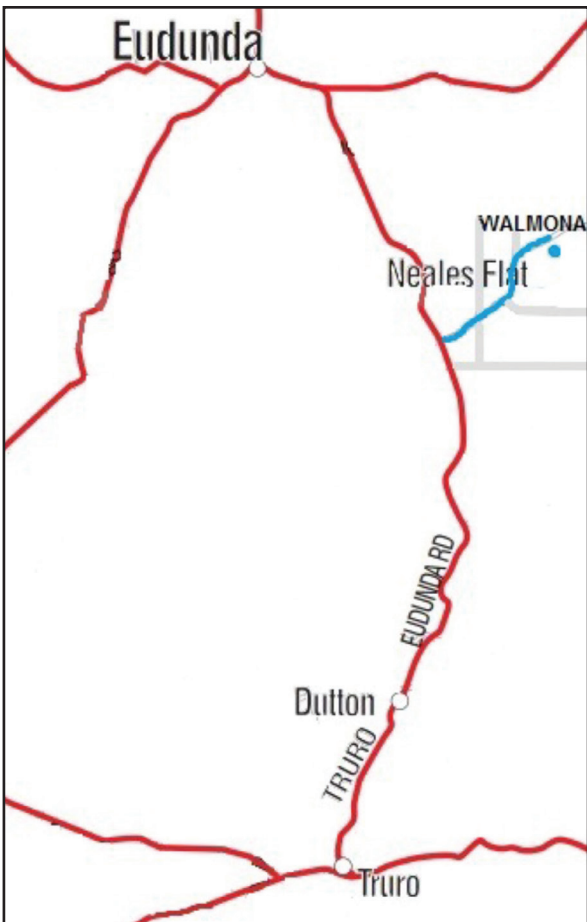

NutrienAgSolutions.com.au

Directions

264 Stephan Rd, Neales Flat

From Truro, turn onto the Truro Eudunda Road and follow this for 18kms then turn right onto Brownlow Road. From Eudunda, follow the Thiele Highway towards Morgan and turn right onto the Truro Eudunda Road and follow for 9kms then turn left onto Brownlow Road. Follow for 3kms and at the Y-junction, turn left onto Stephan Road and follow for 3kms. Walmona is on the right.