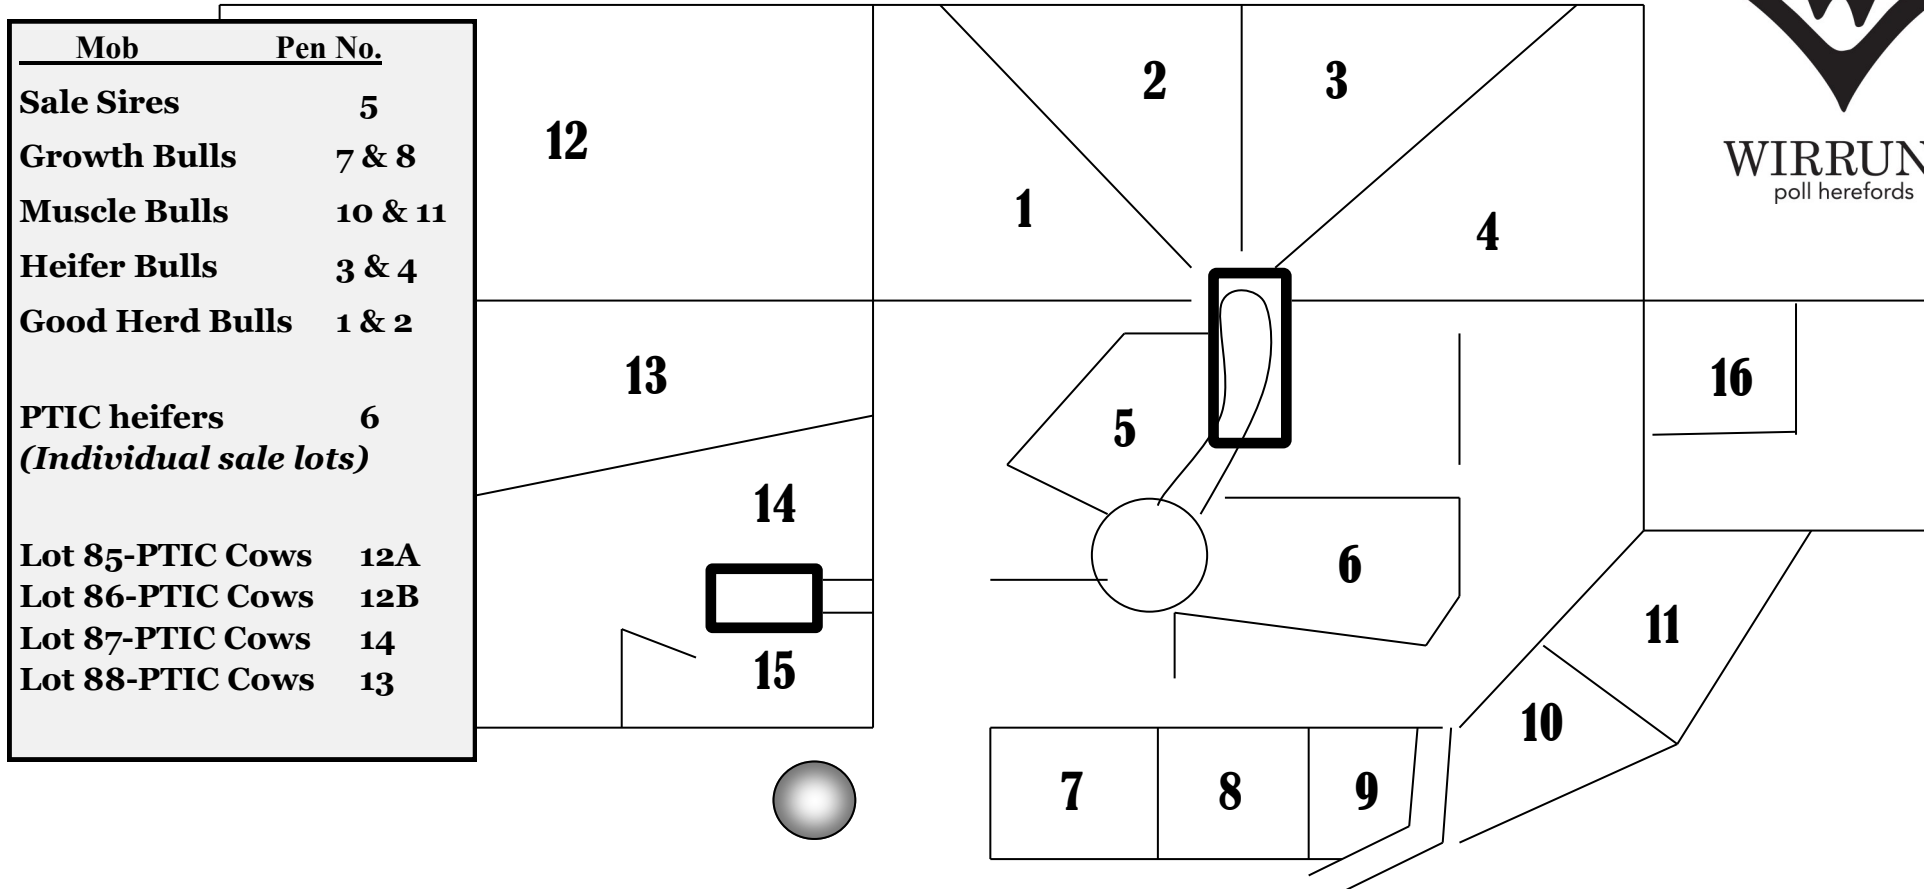

WIRRUNA
poll herefords

Mob	Pen No.
Sale Sires	5
Growth Bulls	7 & 8
Muscle Bulls	10 & 11
Heifer Bulls	3 & 4
Good Herd Bulls	1 & 2
PTIC heifers (Individual sale lots)	6
Lot 85-PTIC Cows	12A
Lot 86-PTIC Cows	12B
Lot 87-PTIC Cows	14
Lot 88-PTIC Cows	13

Sale Shed