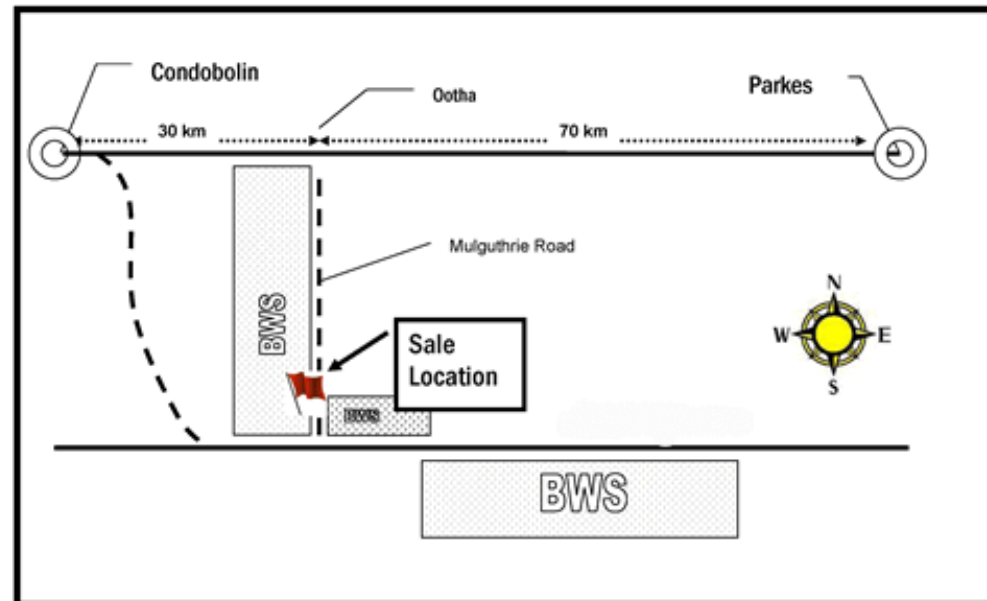

For more information, visit www.auctionsplus.com.au and sign up to start the process

Attending In Person

Sale Location

Burrawang Dorper and White Dorper Stud is located on Burrawang West Station in central NSW; the sale arena is at 314 Mulguthrie Rd Ootha NSW. Look for the sign on the southwest corner of Henry Parkes Way and Mulguthrie Road intersection at Ootha. Turn south and follow the road approximately 3km until you come to a large shed on your right on which is displayed a large Burrawang Dorper and White Dorper stud sign.