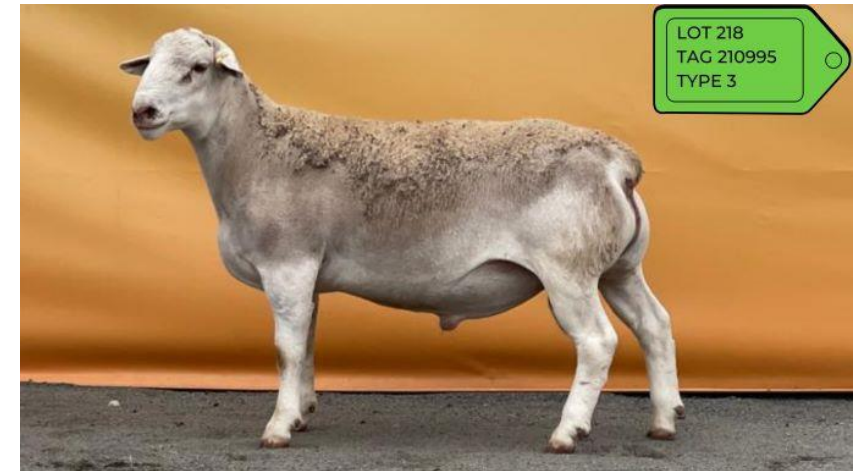

LOT 218		WD 210995		COMMERCIAL T3	
12 mths	Wt 66kg	EMD 32mm	Rib Fat 3mm	MS 3	
COPY BURRAWANG WD 180430 Sire MIMIC BURRAWANG WD 180430 BURRAWANG WD 151186 Uley 100152 Dam BURRAWANG WD 140016 BURRAWANG WD 090193 Natural conception; Single birth					
Performance	Age	Wt (kg)	ADG (kg/day)	EMD (mm)	Fat (mm)
PW	215 days	41.2	0.11	27	3
Weaning	110 days	30	N/A	N/A	N/A
A nice, strong commercial ram.