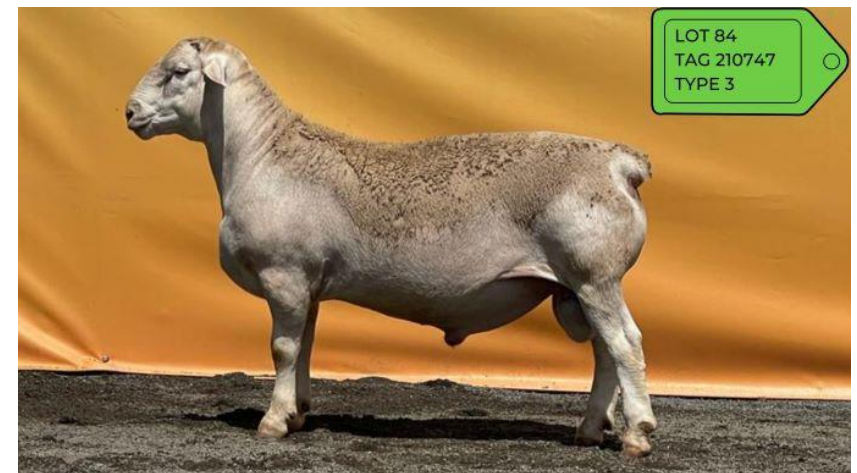

LOT 84		WD 210747		COMMERCIAL T3	
12 mths	Wt 81kg	EMD 35mm	Rib Fat 4mm	MS 3	
LOCO BURRAWANG WD 171406 Sire HOMEBREW BURRAWANG WD 190459 BURRAWANG WD 170032 Dam BURRAWANG WD 180134 BURRAWANG WD 151288 Natural conception; Single birth					
Performance	Age	Wt (kg)	ADG (kg/day)	EMD (mm)	Fat (mm)
PW	223 days	51.4	0.17	25	3.5
Weaning	84 days	28	N/A	N/A	N/A
This young ram, sired by HOMEBREW, has a nice balance of meat and beneficial body fat.