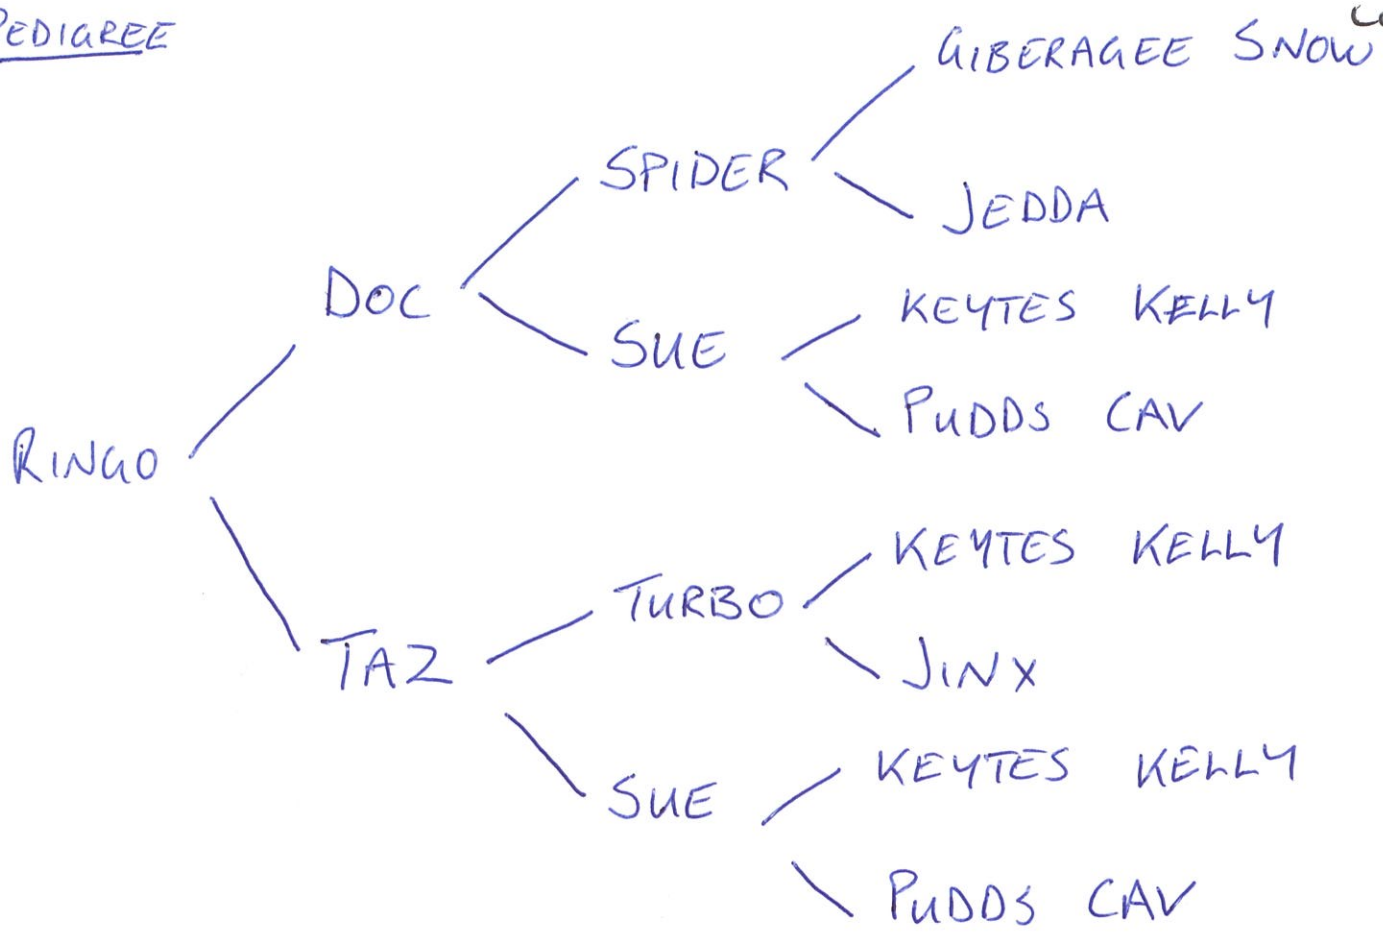

PEDIAGREE

COMMENT

Ringo is a young dog with a very sound nature. Works both sheep & cattle. Will go a fair distance to the lead of cattle & block up but is very direct in his cast with very little eye. Bites the head but does bark a bit. Works from bike, ute or horse.

Has a decent stop with basic sides.

Has not done a lot of work but is ready for it now.

Please call for more info.