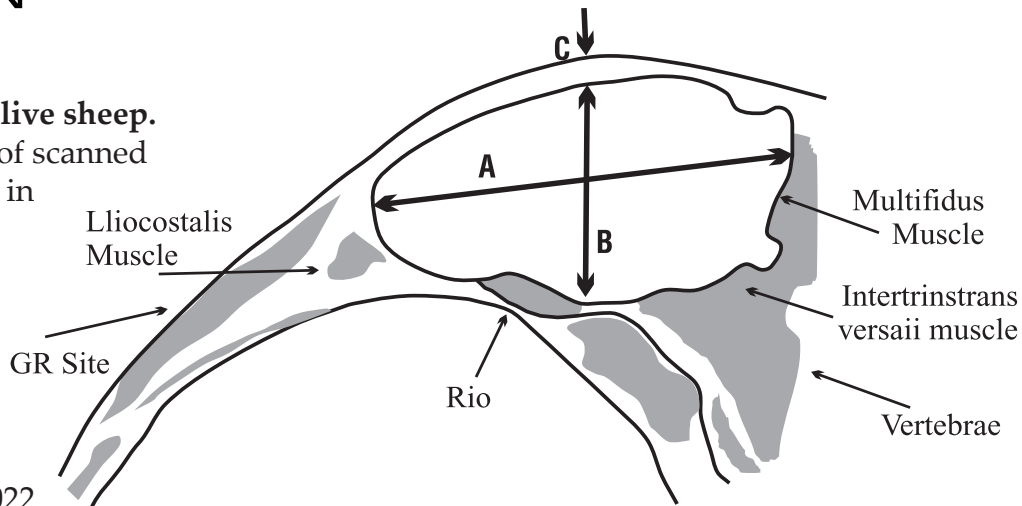

Ultrasonic rib eye scanning in live sheep.

Contrasts and reference points of scanned images as a guide for operators in the placement of cursors on screens to measure eye muscle length (A), width (B) and fat over the eye muscle (C).

EMA = Eye muscle area

This year's scan date was 3/9/2022