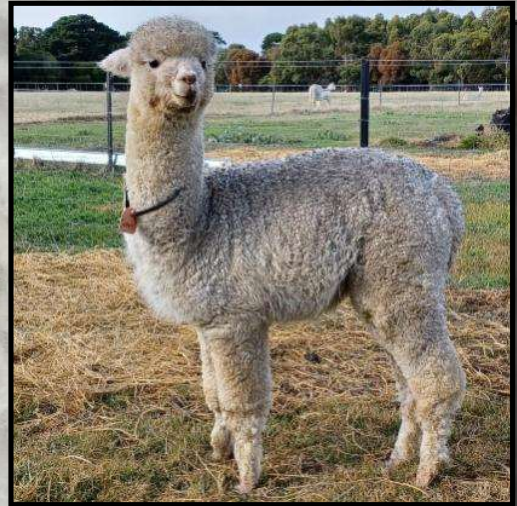

Alpha Centauri Jumala

Fleece Stats

2022: 15.7mic, 2.9 SD

UNRESERVED

Look at those fleece stats! Justeynah is a beautiful female that boasts a dense, fine fleece all packed neatly on a sound frame.

An attractive female with excellent genetics, Justeynah is just over 15 months old and a fine example of the Blackgate Lodge Sunseeker and Alpha Centauri Jumelle combination. Justeynah would be well worth considering as she would be an asset to any breeding program.