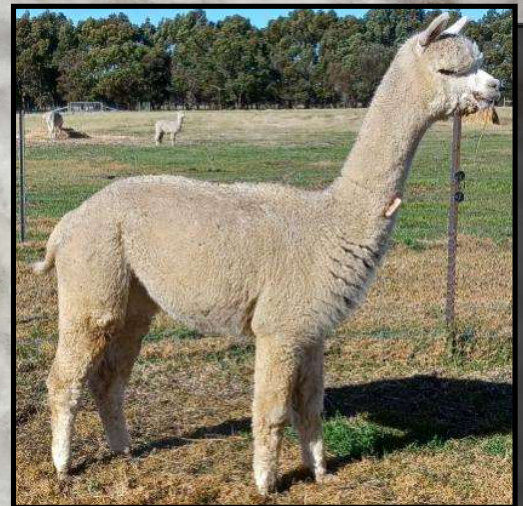

Stars Alight's Dam Alpha Centauri Stars Align Junior Fleece