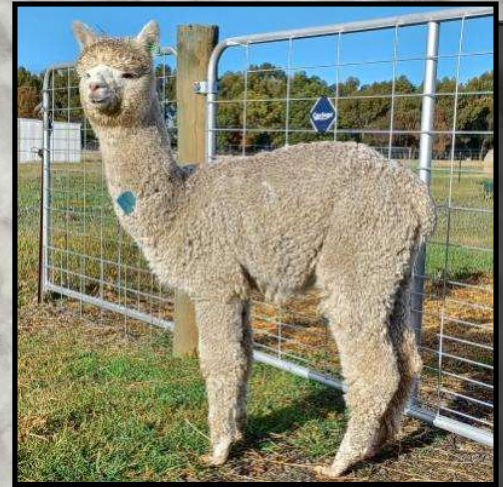

Lot 48

ALPHA CENTAURI RESOLUTE

Solid White Huacaya Male (Potential Stud)

IAR 218916 • DOB 01/05/2021

Camelot Tor

Alpha Centauri Kommissar

Sire: Blackgate Lodge Sunseeker

Dam: Alpha Centauri Rezeki

Blackgate Lodge Sonnette

Elitealpaca Rikaro

Fleece Stats

2022: 14.3mic, 2.6 SD

RESERVED