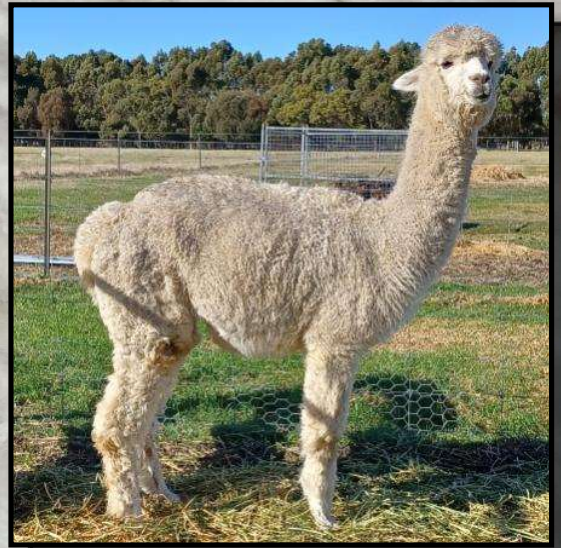

Rainbows End Yasmin

Timbertop CT Delightful Dancer

Fleece Stats

2022: 18.4 mic, 4.1 SD

UNRESERVED

The most regretful listing on our sales list, and if not for a capped future cria drop Jazz would be a definite keeper to our herd. Actually we would not be disappointed if she did not sell at all.