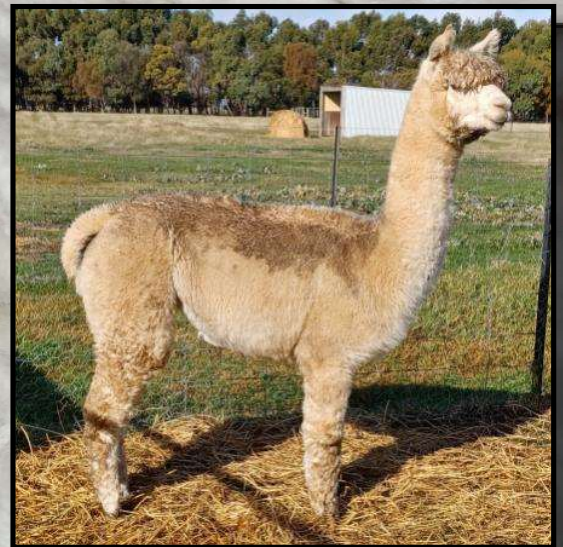

Lot 43

ALPHA CENTAURI KENDELYN

Solid White Huacaya Female

IAR 202975 • DOB 14/01/2015

Benleigh Lorimer

Jolimont Gianmarco

Sire: ElySION Jupiter

Dam: Alpha Centauri Karmen

Benleigh Jubilation

Lotus Dream Star Jasmine

Fleece Stats

2022: 24.1 mic, 5.1 SD

UNRESERVED

A regretful sale but you can't keep them all. Sired by ElySION Jupiter bloodlines including Benleigh Lorimer, Jolimont Gianmarco.

Kendelyn is a true herd improver, producing some lovely cria including Polar Express (Lot 53) and Miss Devine (Lot 39). At 7 years she still displays a lovely bright lustrous white fleece and is correctly conformed.

Pregnant to Blackgate Lodge Sunseeker due 19/01/2023