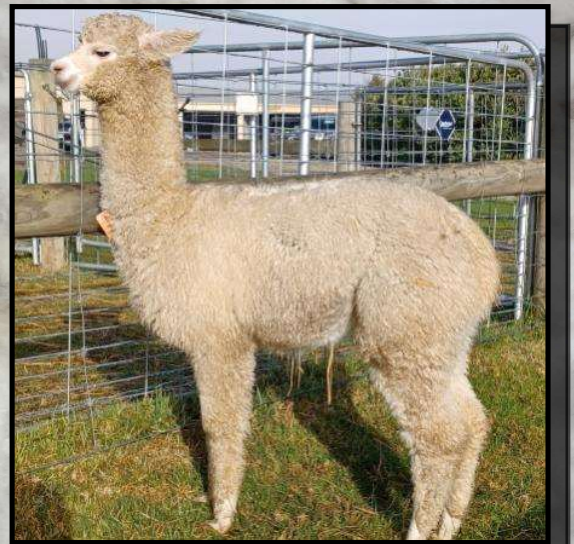

Fleece Stats

2022: 17.9 mic, 4.5 SD

UNRESERVED