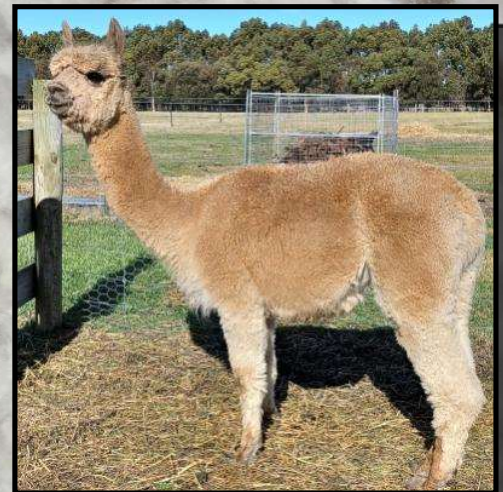

Lot 29

ELITEALPACA ROKEBY VENUS

Solid White Huacaya Female

IAR 184023 • DOB 13/12/2012

Benleigh Lorimer

Adori Astro

Sire: ElySION Jupiter

Dam: Elitealpaca Rikaro

Benleigh Jubilation

Xanadu Moondance

Fleece Stats

2022: 28.8 mic, 5.9 SD

UNRESERVED

Rokeby is a wonderful mum and can produce quality offspring. She has a imposing presence, is well conformed with excellent substance of bone.

Her cria from 2020, Alpha Centauri Rokshana (deceased) was stunning and a prime example of a Rokeby Venus and Sunseeker combination. Her beautiful cria from 2021, Alpha Centauri Rosa Bonheur is Lot 12.

Rokeby Venus is confirmed pregnant to Blackgate Lodge Sunseeker and due 22/01/2023. This is a cria that will definitely be worth the wait for the lucky purchaser.

Lot 30

RAINBOWS END MATILDA

Dark Fawn Huacaya Female

IAR 196737 • DOB 26/03/2015

Arcady Tarantino

Arcady Formidable

Sire: Arcady Quidam

Dam: Rainbows End Firefly

Arcady La Paz

Camelot Lady of the Lake

Fleece Stats

2022: 22.7 mic, 3.9 SD

UNRESERVED

Matilda is an elite female in pedigree, conformation and fleece traits. Her fleece is well organised with a well defined crimp from base to tip and producing an exceptional level of density. Matilda is an extraordinary female deserving to be included in a serious coloured breeding program.

Matilda waltzed into the show ring in 2017 & 2018 with fantastic results!

1st M/D Fawn Senior Huacaya Fleece—AlpacaFest 2018

1st Brown Adult Huacaya Fleece—Australian Alpaca Spectacular 2017

1st Brown Adult Huacaya Fleece—Wodonga Alpaca Show 2018

2nd M/D Fawn Senior Female Halter—AAA Australian Alpaca Spectacular 18