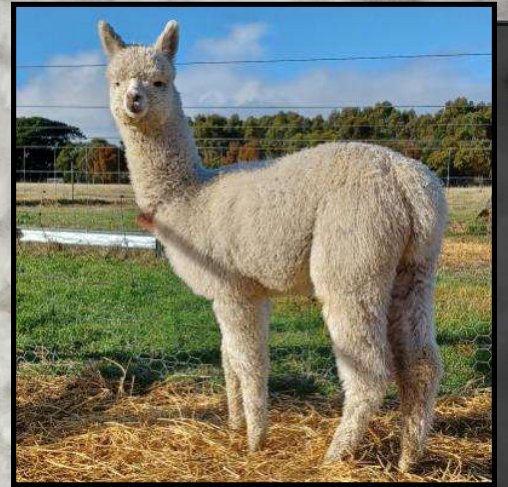

Xanadu Starlight

Fleece Stats

2022: 14.3mic, 3.7 SD

UNRESERVED

This stunning young female is from another of our favourite breeding lines.

Star Ablaze is a Star in name as well as a Star in fleece! She has an eye-catching fleece with a micron of 14.3 and SD of 3.7, combined with a beautifully organised fleece producing a long, well defined staple throughout and an excellent level of density.