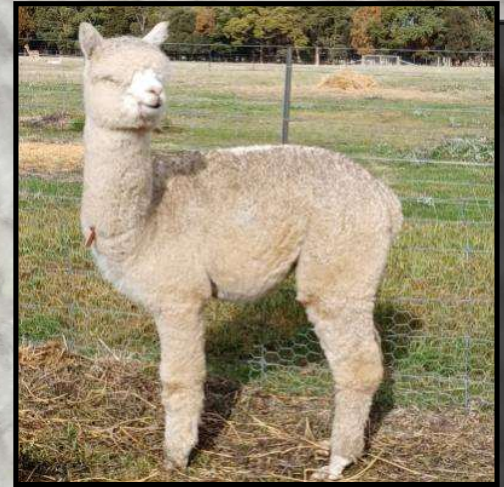

Lot 11

ALPHA CENTAURI LACEE

Solid White Huacaya Female

IAR 218900 • DOB 18/12/2020