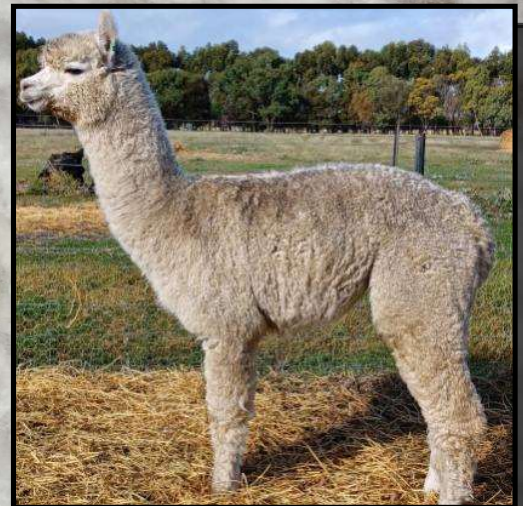

Fleece Stats

2022: 20.6mic, 4.3 SD

UNRESERVED