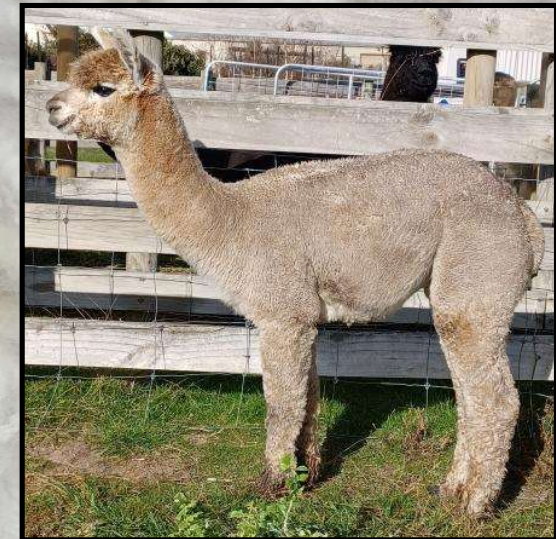

Fleece Stats

2022: 21.5 mic, 4.1 SD

UNRESERVED