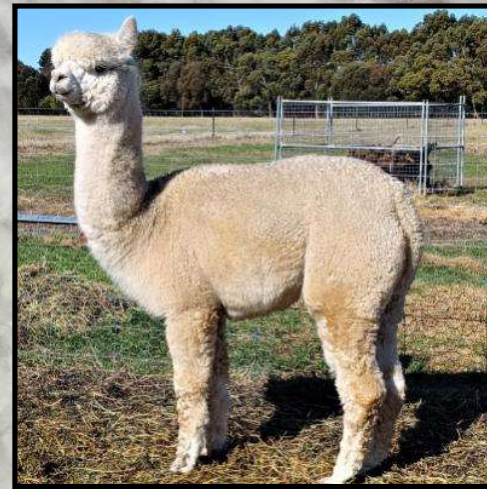

Lot 35

ALPHA CENTAURI KITTICARRARA

Solid White Huacaya Female

IAR 218837 • DOB 31/08/2019