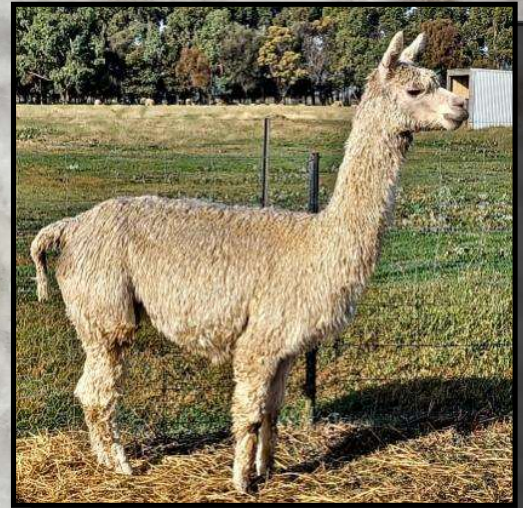

Dam: ElySION Krystal

Surilana Silky Serena

Jolimont Karis

Fleece Stats

2022: 25.1mic, 5.5 SD

UNRESERVED

Sparkles is a character and easy going. She is an upstanding, well proportioned female with an excellent pedigree.