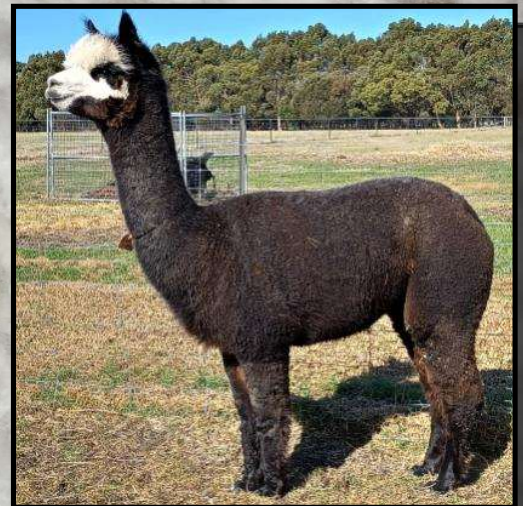

Iron Empress's Dam
Alpha Centauri Iron
Maiden Lot 34