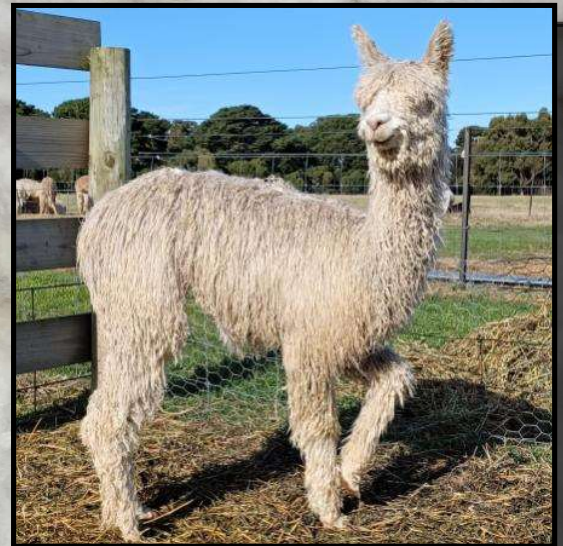

Lot 50

ALPHA CENTAURI HELLFIRE

Dark Grey Huacaya Male (Potential Stud)

IAR 218918 • DOB 06/04/2022

Wyterrica Propaganda

Wyterrica Propaganda

Sire: Wyterrica Manighar

Dam: Rainbows End Heritage Lass

Wyterrica Nikki

Blackgate Lodge Ophra

Fleece Stats

2022: 17.8mic, 4.2 SD

UNRESERVED

This promising young male has a depth of grey and black genetics in his pedigree. Hellfire has Wyterrica Propaganda as his grandsire on both his sire's and dam's pedigrees.

Hellfire is producing a fine fleece with a consistent, well defined crimp across his frame. We are confident that he will mature into a quality potential stud sire of the future.

Hellfire would be an interesting young male to add to a coloured breeding program. Hellfire's dam is Rainbows End Heritage Lass Lot 3.

Lot 51

ALPHA CENTAURI PARANORMAL

Solid Light Fawn Suri Male (Potential Stud)

IAR 218914 • DOB 15/02/2022

Cedar House Sensational

Surilana Pythagoras

Sire: Kurrawa Tari Q ET

Dam: Alpha Centauri Panookie

Sundar Toli

Surilana Pukatea

Fleece Stats

2022: 18.4mic, 4.7 SD

UNRESERVED

Paranormal is a stunning young male with an exciting future ahead of him. He has a sensational pedigree and look at that fleece! He is producing a fine fleece of highly aligned locks with high lustre. Paranormal's fleece is just luscious!

Alpha Centauri Panookie Lot 32 is the dam of this exceptional young male and she should be given extra consideration in adding her to your suri breeding program.