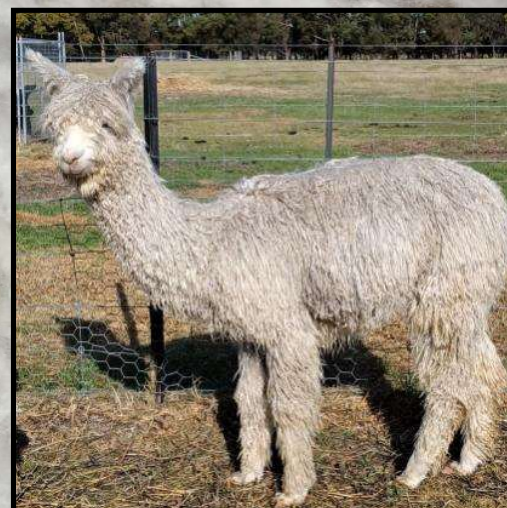

Fleece Stats

2022: 18.5mic, 5 SD

RESERVED

Polly Poppet has a sensational depth of pedigree and is also displaying sensational fleece qualities!! Beautifully fine, pearlescent lustre, highly organised locks with a supreme handle.

Polly Poppet is a pocket rocket and has had an excellent start to her showing career this year. Polly was awarded 1st Junior White Female & Champion Junior Suri Female at this years' Celebration Show.

She is one to watch and would definitely be well worthy of a place in any serious suri breeding program. Polly's dam is Paizlee is Lot 31.