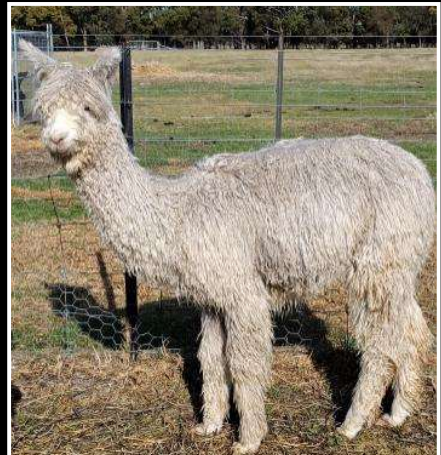

Breeding Bonanza Sale

Saturday 8th October 2022