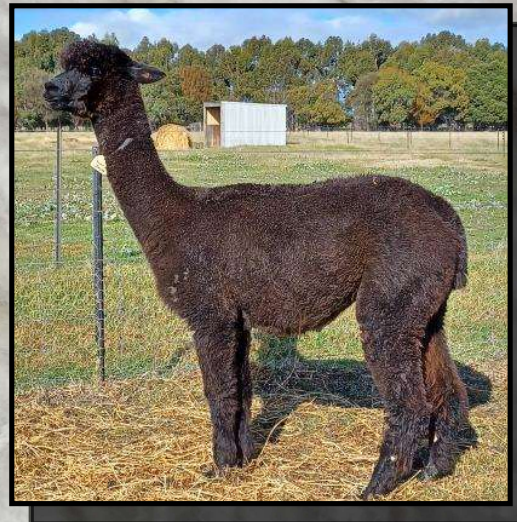

Covering Sire Wyterrica
Manighar