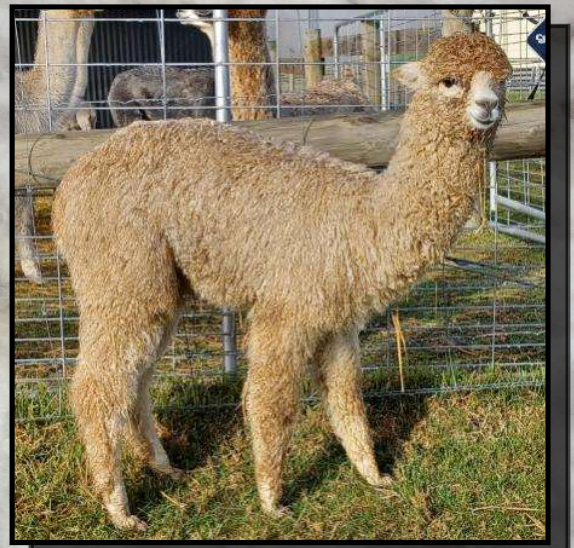

Fleece Stats

2022: 16.2 mic, 4.4 SD

UNRESERVED

Mahali is a lovely young female with beautiful medium fawn colouring.

She is really pumping out the fleece displaying a medium frequency style with lovely bundles across her whole frame.

Her sire and dam are being retained.