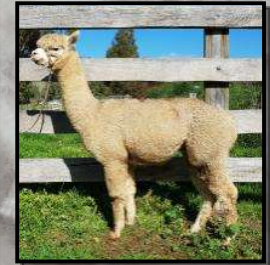

Sariah is yet another young female with a quality pedigree and pleasing fleece stats. Sariah has a strong frame and substance of bone which carries a highly organised fleece with a respectable level of fineness and density.

Take advantage of the wonderful qualities of this female, she is sure to hold her own in any breeding program and deliver exceptional results.

Sariah's dam is Alpha Centauri Sunsilk Lot 27 and sire is Malakai Good Fortune

Alpha Centauri Sariah's Sire Malakai Good