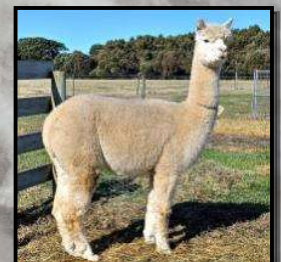

Rikaro is an unassuming female but she can certainly deliver on quality offspring. Her daughters Elitealpaca Rokeby Venus (Lot 29) & Alpha Centauri Rezeki (Lot 36) are examples of the quality progeny she is capable of producing.

Rikaro is confirmed pregnant to Alpha Centauri Addixion and due 17/12/2022. An exciting 2 for 1 package, not to be missed!

Rikaro's daughter
Elitealpaca Rokeby Venus
Lot 29