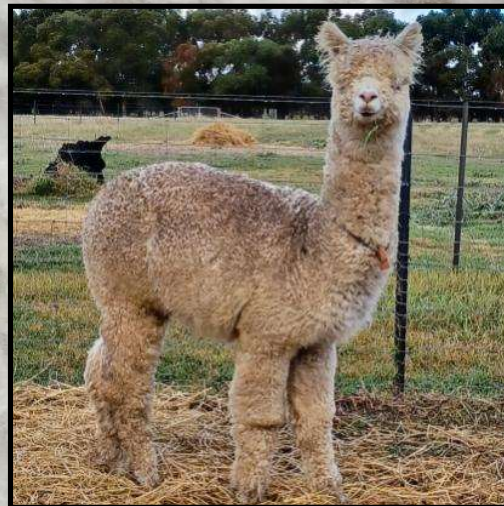

Fleece Stats

2022: 21.2 mic, 3.7 SD

UNRESERVED

Lacee is an all-round beauty with an excellent pedigree. She sports a beautiful true to type head and nicely balanced frame.

Her fleece displays an eye-catching well defined, medium crimp that is consistent throughout her saddle combined with a good level of density which is all packed on a correct frame.

Camelot Tor
Sire: Blackgate Lodge Sunseeker
Blackgate Lodge Sonnette

ElySION Jupiter
Dam: Elitealpaca Rokeby Venus
Elitealpaca Rikaro

Fleece Stats

2022: 17.7mic, 3.3 SD

UNRESERVED

Rosa Bonheur is another female with a pedigree jam packed full of quality genetics. She is an attractive female with good conformation and substance of bone. She has excellent fleece coverage and producing a fleece with a long staple length and fine micron of 17.7 and 3.3 SD.