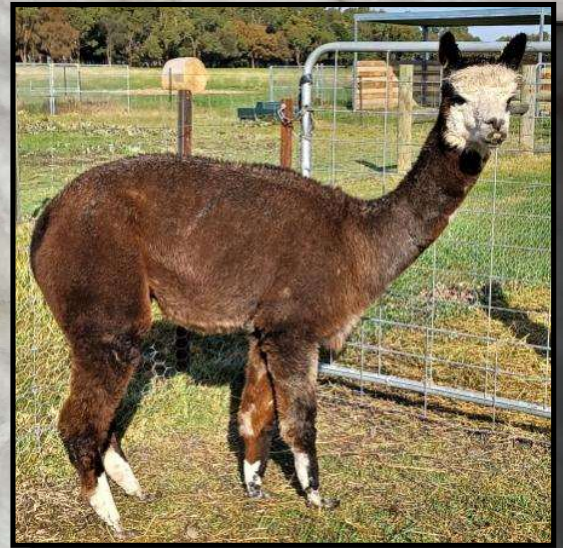

Lot 37

RAINBOWS END MISTY ROSE

Rose Grey Huacaya Female

IAR 219259 • DOB 22/12/2016

Arcady Tarantino

Blackgate Lodge Talisman

Sire: Rainbows End Marksman

Dam: Rainbows End Belle

Rainbows End Yasmin

Blackgate Lodge Evita

Fleece Stats

2022: 22.3 mic, 5 SD

UNRESERVED

Misty Rose would be a great addition to any coloured breeding program. 22.3 micron at 6 years of age, she displays a beautiful soft and well defined style, correct conformation and good substance of bone.

Misty Rose conceives and births easily and is a great mum.

We have retained her last female cria.