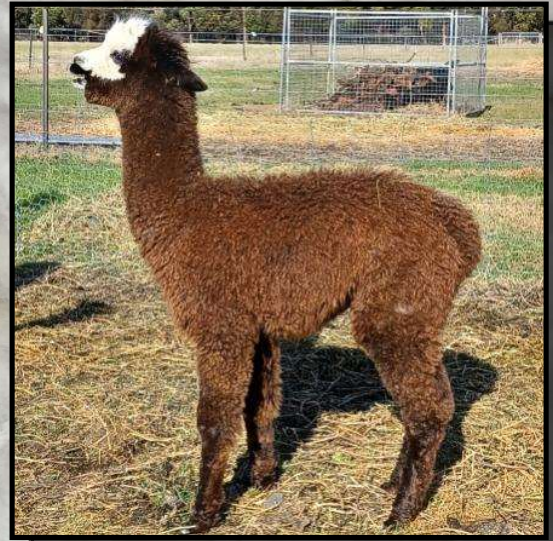

Lot 50

ALPHA CENTAURI HELLFIRE

Dark Grey Huacaya Male (Potential Stud)

IAR 218918 • DOB 06/04/2022

Wyterrica Propaganda

Wyterrica Propaganda

Sire: Wyterrica Manighar

Dam: Rainbows End Heritage Lass

Wyterrica Nikki

Blackgate Lodge Ophra

Fleece Stats

2022: 17.8mic, 4.2 SD

UNRESERVED

This promising young male has a depth of grey and black genetics in his pedigree. Hellfire has Wyterrica Propaganda as his grandsire on both his sire's and dam's pedigrees.

Hellfire is producing a fine fleece with a consistent, well defined crimp across his frame. We are confident that he will mature into a quality potential stud sire of the future.

Hellfire would be an interesting young male to add to a coloured breeding program. Hellfire's dam is Rainbows End Heritage Lass Lot 3.

Hellfire's Dam
Rainbows End Heritage
Lass Lot 3

Lot 51

ALPHA CENTAURI PARANORMAL

Solid Light Fawn Suri Male (Potential Stud)

IAR 218914 • DOB 15/02/2022

Cedar House Sensational

Surilana Pythagoras

Sire: Kurrawa Tari Q ET

Dam: Alpha Centauri Panookie

Sundar Toli

Surilana Pukatea

Fleece Stats

2022: 18.4mic, 4.7 SD

UNRESERVED

Paranormal is a stunning young male with an exciting future ahead of him. He has a sensational pedigree and look at that fleece! He is producing a fine fleece of highly aligned locks with high lustre. Paranormal's fleece is just luscious!

Alpha Centauri Panookie Lot 32 is the dam of this exceptional young male and she should be given extra consideration in adding her to your suri breeding program.