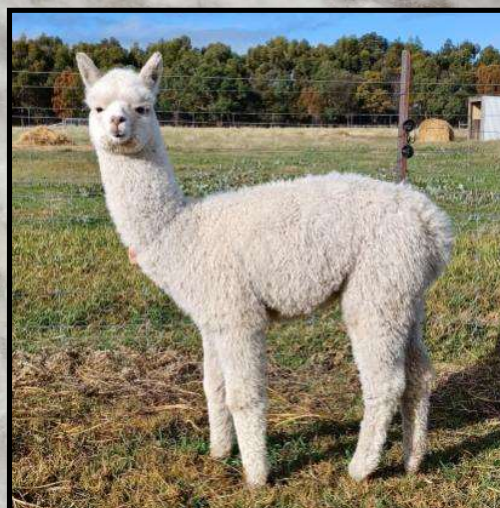

Dam: Pacofino Vanilla Ice

Alpha Centauri Kendelyn

Pacofino Vanilla Rose

Fleece Stats

2022: 15.1mic, 3.8 SD

UNRESERVED

Valoree is the daughter of Pacofino Vanilla Ice and a prime example of the quality offspring that Vanilla Ice can produce. Displaying exceptional fleece stats and a highly structured fleece for age of growth.

Her sire Whispering Gums Polar Express is a Supreme & multi Champion awarded male, and grand sires including multiple Champion winning males Blackgate Lodge Sunseeker & Pacofino Maximilian.

With her combination of elite genetics and fleece qualities, Valoree should be given serious consideration to join your breeding program.