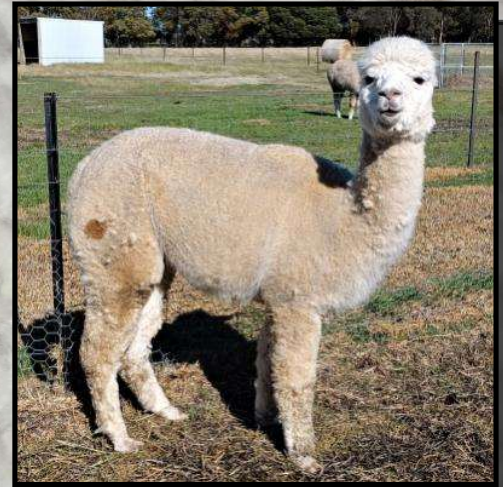

Lot 25

ALPHA CENTAURI ROUSEY

Light Fawn Huacaya Female

IAR 218687 • DOB 02/03/2016

Alpha Centauri Vyper

Patagonia Celtic Triumph

Sire: Alpha Centauri Addixion

Dam: Patagonia Celtic Rhianna

Alpha Centauri Adeliah

Jandarra Stevie Nicks

Fleece Stats

2022: 24.7 mic, 4.6 SD

UNRESERVED

Rousey is confirmed pregnant to Alpha Centauri Kolorado due 21/12/22. Kolorado is a Supreme & multiple Champion winning sire, matched with Rousey—this combination is sure to produce a smashing result! Although Rousey has a fawn spot on her hip, she certainly packs a punch when it comes to her fleece and showing history.

Champion Adult Female—The Charles Ledger Show 2017

Champion Light Fawn Female—Hawkesbury Show 2017

Best Light Fawn—Moss Vale Show 2017

Reserve Champion Intermediate Female—Boorowa Show 2017

1st 18-30 mths Light Fawn Fleece—Sydney Royal Easter Show 2018

Reserve Champion 6-12mths Fleece—Sydney Royal Easter Show 2017

Alpha Centauri Rousey's Fleece as a Junior

Lot 26

ALPHA CENTAURI STARS ALIGHT

Solid White Huacaya Female

IAR 218815 • DOB 25/03/2019

Shanbrooke Society Class Act

ElySION Jupiter

Sire: Alpha Centauri Vyper

Dam: Alpha Centauri Stars Align

Molonglo Xuanzong

Alpha Centauri Star Orlaith

Fleece Stats

2022: 20.1 mic, 3.9 SD

UNRESERVED

Stars Alight is from one of our favourite breeding lines and a mating which can never be repeated as both Sire and Dam have unfortunately passed. This is a rare opportunity to access these outstanding genetics.

Stars Alight is maintaining fineness of micron and displays a uniform and well aligned crimp across her robust frame.

Stars Alight is an elegant female whom has a sound frame, substance of bone and admirable fleece qualities. She is a star which would shine brightly in any breeding program.