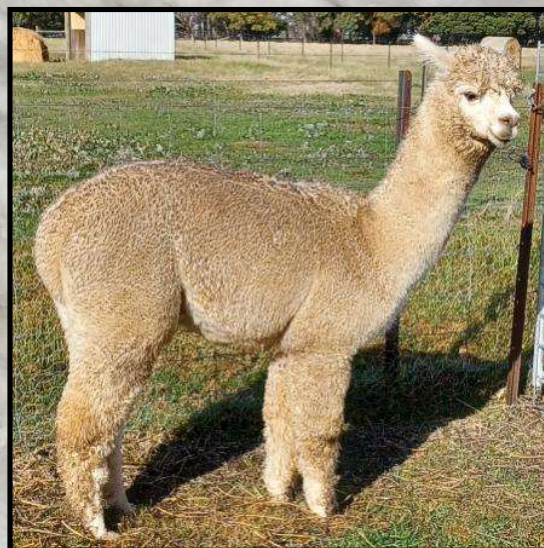

Miss Devine is a regretful sale and was almost retained putting the sales list together. She is a very well grown girl and easy to handle. Her pedigree speaks for itself. She displays a high frequency consistent style along the entire staple along with density on her correct frame.