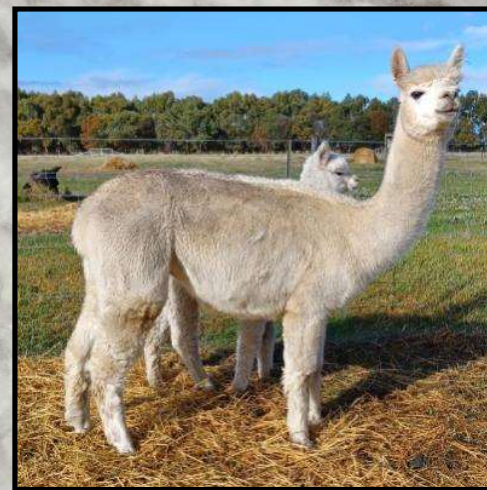

Pacofino Lavinia

Windsong Valley Rose

Fleece Stats

2022: 29.2mic, 5.5 SD

UNRESERVED

Vanilla Ice has always produced progeny of high quality. She is a solid breeding female with outstanding genetics. Her sire Pacofino Maximilian is a Supreme and multiple Champion winning male.