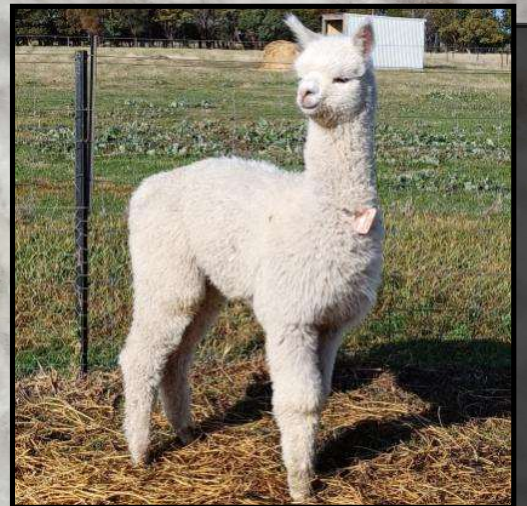

ElySION Jupiter

Sire: Blackgate Lodge Sunseeker Dam: Alpha Centauri SunsilK

Blackgate Lodge Sonnette

Alpha Centauri Suncica

Fleece Stats

2022: 15.2mic, 3.6 SD

UNRESERVED

Sun Shimmer is an impressive looking young female with impressive fleece stats to match. Although she is still young, we are encouraged to see the development in her fleece at this early stage.