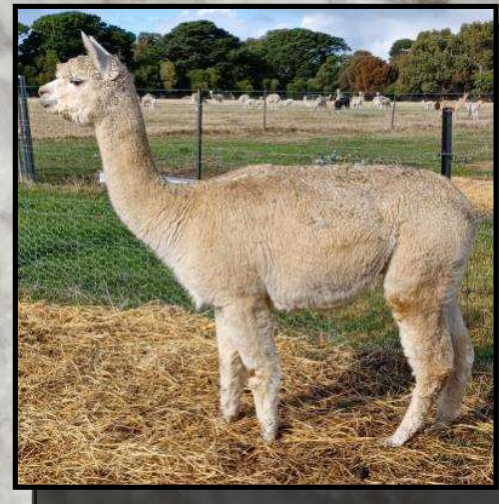

Avianah's progeny
Alpha Centauri Aeisha
Lot 5