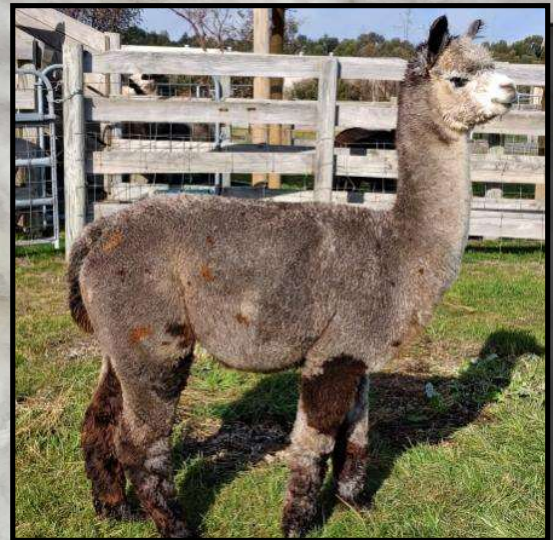

Fleece Stats

2022: 27 mic, 4.6 SD

UNRESERVED

What an outstanding young grey macho. Tornado has the look and the fleece to match. He grows a dense long fleece with that beautiful medium grey colour. He displays a high frequency style from base to tip all on his true to type frame.

Tornado would be an asset to any grey breeding program,

1st Senior Grey Male—Alexandra Alpaca Show 2019

1st Adult Grey Male—Berwick Alpaca Show 2019