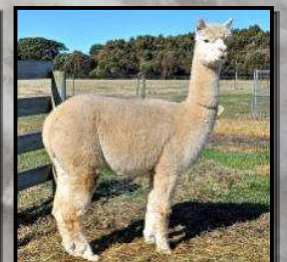

Alpha Cenauri Rosa
Bonheur's dam
Elitealpaca Rokeby Venus