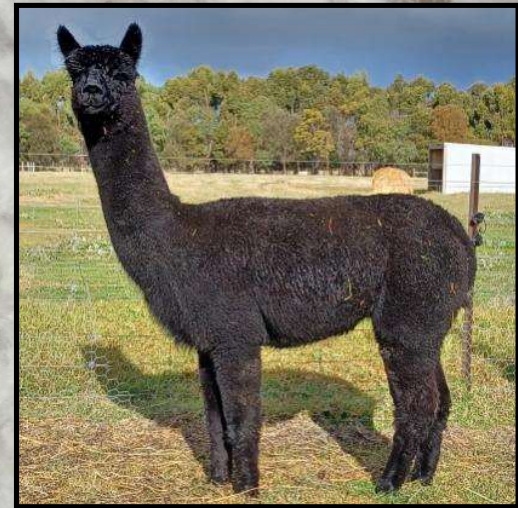

Wyterrica Dark Eyes

Wyterrica Lottie

Fleece Stats

2022: 25.9 mic, 4.6 SD

UNRESERVED

Wachua (watch-u-are) is a stunning example of her famous sire Propaganda. She was purchased by us as a cria as we could clearly see the potential in this female. We highly recommend any breeder looking to continue to breed quality colour and in particular grey lines to consider this female.

Dam: Elitealpaca Iron Maiden

Yaringa Porcelain Doll

Morning Star Bluebell

Fleece Stats

2022: 24.7mic, 5.6 SD

UNRESERVED

Iron Baroness is an eye-catching young female with a depth of black and grey genetics in her pedigree. Iron Baroness is an upstanding, well balanced female and is producing a well nourished fleece with a nicely defined crimp and exhibits great fibre coverage across her frame.

Iron Baroness would be an asset to a coloured breeding program which is looking to benefit from her strong black and grey genetic background.

Iron Baroness's Dam is Alpha Centauri Iron Maiden Lot 34

Iron Baroness's Dam
Alpha Centauri Iron
Maiden Lot 34

Wyterrica Dark Eyes

Blackgate Lodge Shannon

Fleece Stats

2022: 27.5mic, 4.8 SD

UNRESERVED

Heritage Lass is a well grown female, a wonderful mum and has always unpacked her cria with ease. She would be an asset to the breeder looking to add strong, quality colour genetics to their herd.