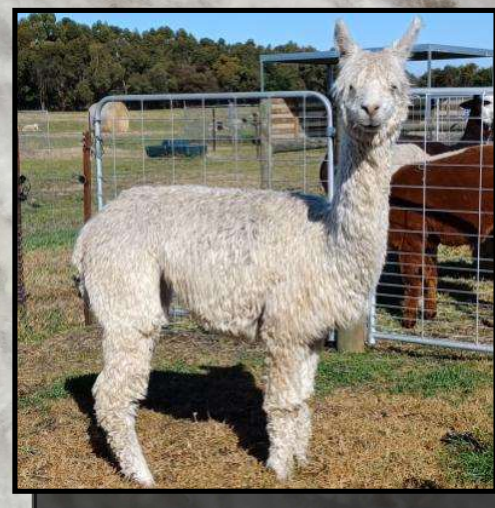

2022: 20.5 mic, 4.3 SD

UNRESERVED

Panookie's progeny Alpha
Centauri Paranormal
Lot 51

Panookie is a beautifully conformed female with an impressive pedigree and fleece qualities to match.

Panookie is maintaining a low micron fleece, good lock structure and a beautiful lustre with a silky soft handle.