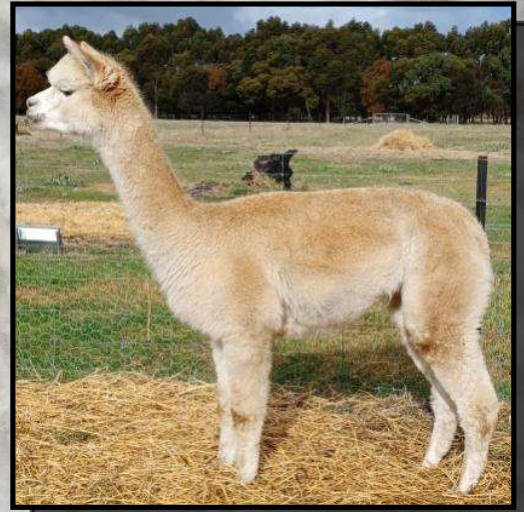

Lot 1

WYTERRICA WACHUA

Solid Dark Fawn Huacaya Female

IAR 173121 • DOB 14/05/11

Blue Grass Waterloo Sunset

Millduck Horatio

Sire: Wyterrica Propaganda

Dam: Wyterrica Impala

Wyterrica Dark Eyes

Wyterrica Lottie

Fleece Stats

2022: 25.9 mic, 4.6 SD

UNRESERVED

Wachua (watch-u-are) is a stunning example of her famous sire Propaganda. She was purchased by us as a cria as we could clearly see the potential in this female. We highly recommend any breeder looking to continue to breed quality colour and in particular grey lines to consider this female.

Wachua was shown as an Junior and Intermediate with pleasing results
Supreme Champion M/Dark Fawn—Southern NSW Colourbration 2012
1st Junior M/Dark Fawn—Canberra Royal 2012 & Moss Vale 2012
1st Junior M/Dark Fawn & Res Champ—Goulburn & Bathurst 2012
1st Intermediate M/Dark—Charles Ledger Show & Mid North Coast 2012

Wyterrica Wachua
Supreme Champion M/D
Fawn in 2012

Lot 2

ALPHA CENTAURI IRON BARONESS

Solid True Black Huacaya Female

IAR 218814 • DOB 25/03/2019

Classic Darkness Before Dawn

Wyterrica John Boy

Sire: Yaringa Jumeau

Dam: Elitealpaca Iron Maiden

Yaringa Porcelain Doll

Morning Star Bluebell

Fleece Stats

2022: 24.7mic, 5.6 SD

UNRESERVED

Iron Baroness is an eye-catching young female with a depth of black and grey genetics in her pedigree. Iron Baroness is an upstanding, well balanced female and is producing a well nourished fleece with a nicely defined crimp and exhibits great fibre coverage across her frame.

Iron Baroness would be an asset to a coloured breeding program which is looking to benefit from her strong black and grey genetic background.

Iron Baroness's Dam is Alpha Centauri Iron Maiden Lot 34