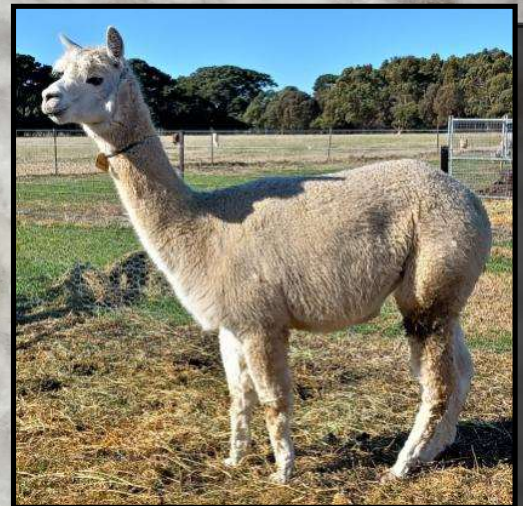

Dam: Xanadu Moondance

Adori Matilda

Xanadu Starlight

Fleece Stats

2022: 27.9 mic, 5.3 SD

UNRESERVED

Rikaro is an unassuming female but she can certainly deliver on quality offspring. Her daughters Elitealpaca Rokeby Venus (Lot 29) & Alpha Centauri Rezeki (Lot 36) are examples of the quality progeny she is capable of producing.