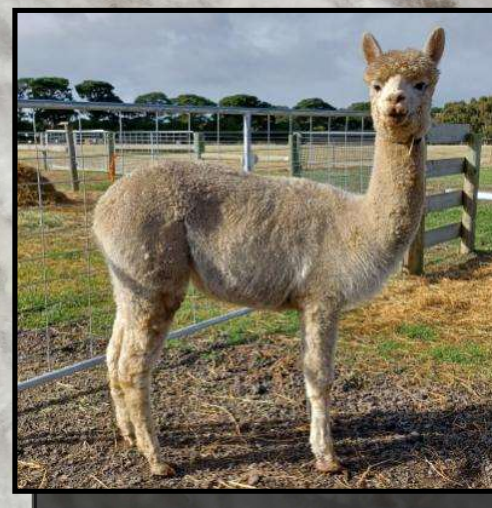

Lot 7

ALPHA CENTAURI JELAINAH

Solid White Huacaya Female

IAR 218769 • DOB 02/05/2017

Benleigh Lorimer

Shanbrooke Society Class Act

Sire: ElySION Jupiter

Dam: Alpha Centauri Jalissa

Benleigh Jubilation

Alpha Centauri Jumala

Fleece Stats

2022: 27.3mic, 5.2 SD

UNRESERVED

Jelainah still has a lot of breeding years ahead of her. She is an easy going female that births her cria with ease.

Jelainah is a well put together female with great substance of bone.

Please note that Jelainah does have a skin condition which needs to be taken into consideration.

Lot 8

ALPHA CENTAURI JUMELLE

Solid White Huacaya Female

IAR 202980 • DOB 31/01/2015

ElySION Jupiter

Adori Accoyo Altaz

Sire: Alpha Centauri Kommissar

Dam: Alpha Centauri Jumala

Alpha Centauri Keoney

River Ridge Rainstorm

Fleece Stats

2022: 18.8mic, 3.9 SD

UNRESERVED

Jumelle is one of the few females available sired by Alpha Centauri Kommissar. She is one of the favourites of the Alpha Centauri herd and is a consistent breeder of quality offspring. We are pleased with the consistency of her micron for her age and combined with an enviable SD of 3.9, she is well worth that extra consideration.

Her daughter Alpha Centauri Justeynah (sired by Blackgate Lodge Sunseeker) is Lot 9, and a beautiful example of the quality progeny Jumelle is able to produce.