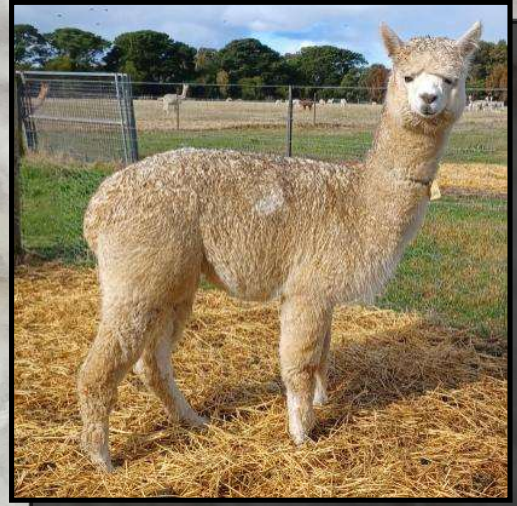

Lot 5

ALPHA CENTAURI AEISHA

Solid White Huacaya Female

IAR 218906 • DOB 10/04/2021

Wyterrica Propaganda

Adori Astro

Sire: Wyterrica Manighar

Dam: Alpha Centauri Avianah

Wyterrica Nikki

Amity Green Angel

Fleece Stats

2022: 19.8mic, 4.1 SD

UNRESERVED

Aeisha is a well conformed young female, just starting her breeding career and she is ready to work for you!

Aeisha has a variety of colour genetics in her pedigree, with strong grey and black on her sire's side and strong white on her dam's side. She is producing a long fleece length with a well defined crimp throughout her saddle combined with a nice handle and good fleece coverage.

Aeisha's dam is Alpha Centauri Avianah Lot 6.

Aeisha's Dam
Alpha Centauri Avianah
Lot 6

Lot 6

ALPHA CENTAURI AVIANAH

Solid White Huacaya Female

IAR 173048 • DOB 16/03/2011

Adori Accoyo Altaz

Bohrt Royal-Line Gran Chaco

Sire: Adori Astro

Dam: Amity Green Angel

Adori Matilda

Jolimont Angelica 2

Fleece Stats

2022: 23.6mic, 4.1 SD

UNRESERVED

Avianah is deaf, with one blue eye. What Avianah lacks in her hearing, she certainly makes up for it in being a brilliant and attentive mum to her cria. She is an easygoing female and is still holding an acceptable micron for her age.

An example of the quality Avianah is capable of producing is Alpha Centauri Aeisha Lot 5, sired by Wyterrica Manighar.