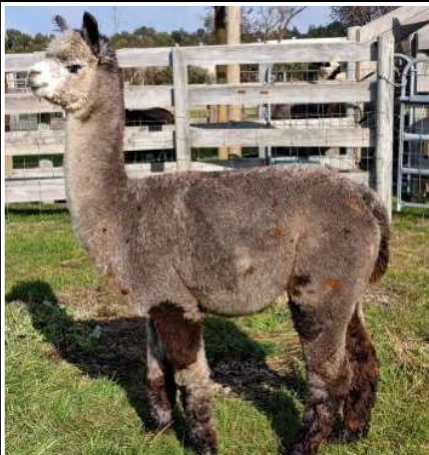

Breeding Bonanza Sale

Saturday 8th October 2022