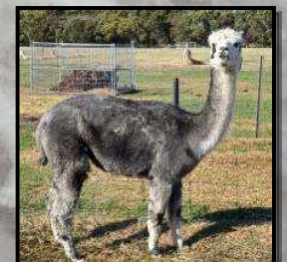

Iron Empress's Dam
Alpha Centauri Iron
Maiden Lot 34