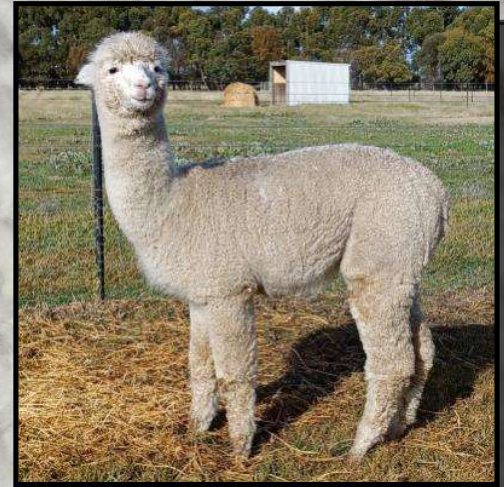

Lot 46

ALPHA CENTAURI DEVASTATOR

Solid White Huacaya Male (Potential Stud)

IAR 218905 • DOB 11/08/2020