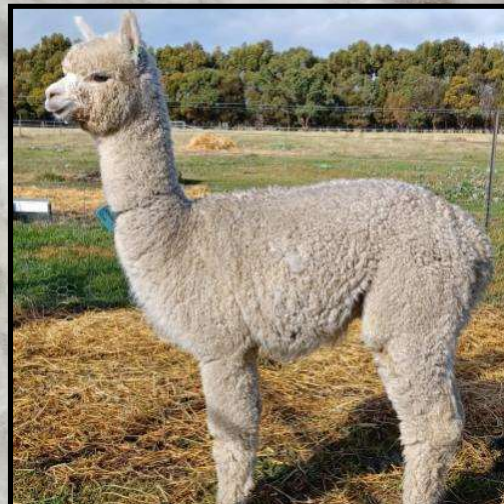

ALPHA CENTAURI DASTARDLY

Solid White Huacaya Male (Potential Stud)

IAR 218915 • DOB 24/04/2021