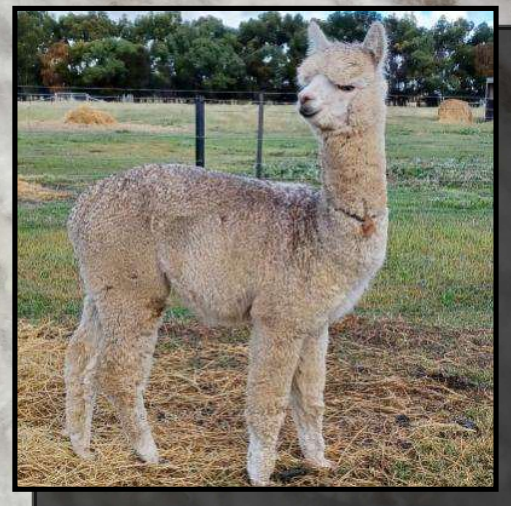

Dam: Alpha Centauri Kleo

Blackgate Lodge Sonnette

Alpha Centauri Keoney

Fleece Stats

2022: 14.6mic, 2.7 SD

UNRESERVED

Kandria is an elegant, young female from one of our favourite breeding lines. She is a genetic powerhouse with Blackgate Lodge Sunseeker and ElySION Jupiter in her pedigree and a powerhouse in fleece quality too!