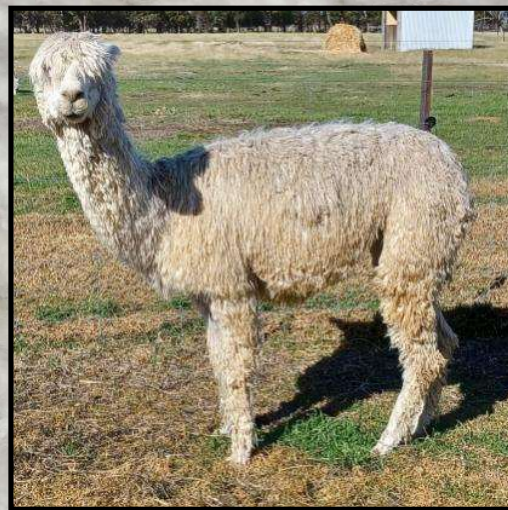

Lot 31

ALPHA CENTAURI PAIZLEE

Solid Light Fawn Suri Female

IAR 218792 • DOB 12/01/2018

Surilana Piccolo
Sire: Surilana Pythagoras
Surilana Pookie

Pinjarra El Nino
Dam: Surilana Pukatea
Surilana Punki

Fleece Stats

2022: 22.5 mic, 4.6 SD

RESERVED

Paizlee is currently confirmed pregnant to Kurrawa Red Hot So What ET and due 26/12/2022. This is an exciting combination of genetics and sure to produce an outstanding result.

Paizlee is capable of producing progeny of exceptional quality as proven by her Champion winning daughter Alpha Centauri Polly Poppet (Lot 24) and her beautiful daughter Alpha Centauri Patryce (Lot 33).

Paizlee was shown at the 2018 AAA National Show with fantastic results **1st & Champion Light Fawn Suri Female (Halter) — AAA Australian Alpaca Spectacular 2018**

Paizlee's progeny
Alpha Centauri Polly
Poppet Lot 24

Lot 32

ALPHA CENTAURI PANOOKIE

Solid White Suri Female

IAR 218840 • DOB 14/09/2019

Surilana Piccolo
Sire: Surilana Pythagoras
Surilana Pookie

Pinjarra El Nino
Dam: Surilana Pukatea
Surilana Punki