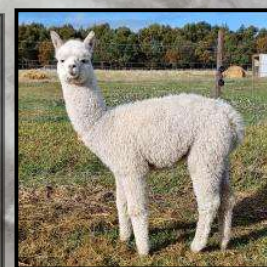

Alpha Centauri Valoree
Lot 18

Lot 18

ALPHA CENTAURI VALOREE

Solid White Huacaya Female

IAR 218912 • DOB 07/04/2022

Blackgate Lodge Sunseeker

Pacofino Maximilian

Sire: Whispering Gums Polar Express

Dam: Pacofino Vanilla Ice

Alpha Centauri Kendelyn

Pacofino Vanilla Rose