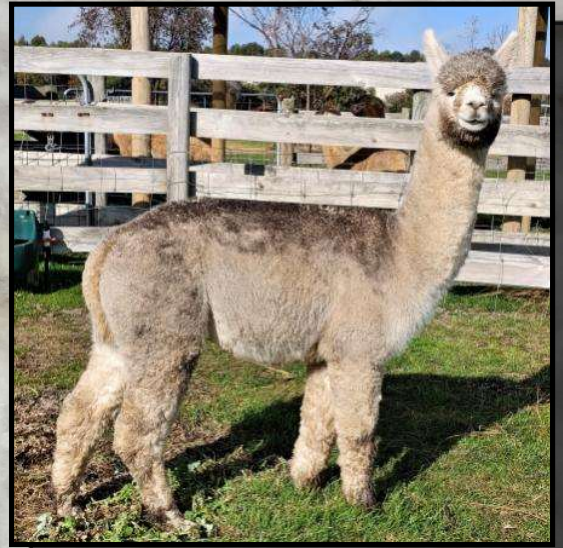

Fleece Stats

2022: 24.6 mic, 5.1 SD

RESERVED

Polar Express is the real deal for anyone wanting to bring these genetics into their herd. Just look on eAlpaca at his show results before covid hit. Supreme Champion & Multiple broad ribbon winner Polar Express has exceeded our expectations with his first cria drop this year. He exhibits a lovely golden light fawn lustrous fleece, uniformed style across his true to type macho frame. Only selling due to a capped future cria drop and female genetics we are retaining. Polar Express is an easy going male and very easy to handle. Traits he has inherited from his sire Blakegate Lodge Sunseeker.