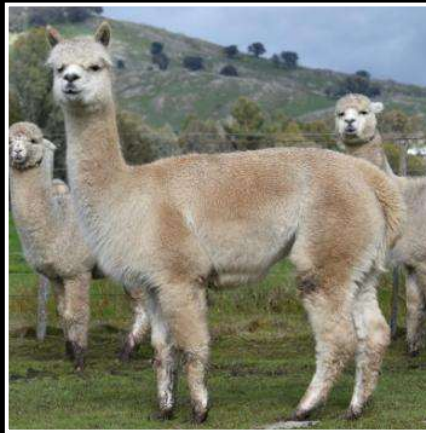

Breeding Bonanza Sale

Saturday 8th October 2022