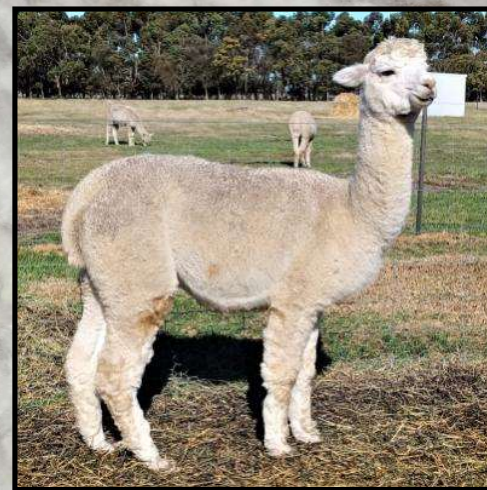

Benleigh Jubilation

Wollondilly Rani

Fleece Stats

2022: 27 mic, 4.6 SD

RESERVED

Kleo is a herd dynamo and always produces offspring of exceptional quality. She has an impressive depth of pedigree which includes the likes of ElySION Jupiter, Benleigh Lorimer, Jolimont Conquistador and Benleigh Bellissimo. **Kleo is confirmed pregnant to Blackgate Lodge Sunseeker due 16/11/2022, this is sure to produce something special!** An example of Kleo's progeny is Kandria Lot 10. Kleo's Show Results—
Champion White Female—Carousel of Colour Goulburn 2017
Champion Intermediate Female—Moss Vale Show 2017
Champion Junior Female—Wodonga Show 2017
Reserve Champion Intermediate Female—Charles Ledger Show 2017
Reserve Champion White Female—Hawkesbury Show 2017