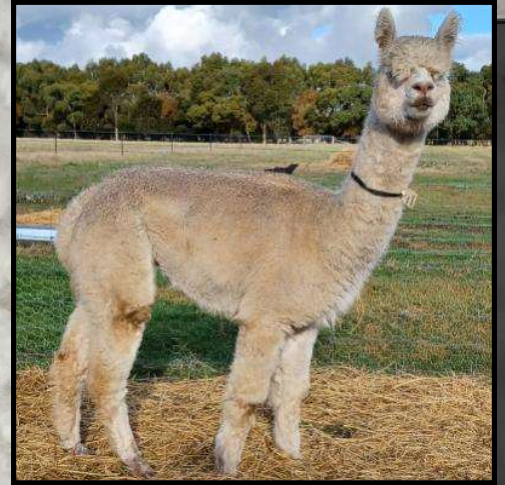

Dam: Patagonia Juliaca

Patagonia Celtic Rose

River Heights Caudillo Princess

Fleece Stats

2022: 25.7mic, 4.6 SD

UNRESERVED

Juanita always produced quality offspring for us. Her fleece is still displaying a bright, well defined staple at over 10 years of age.