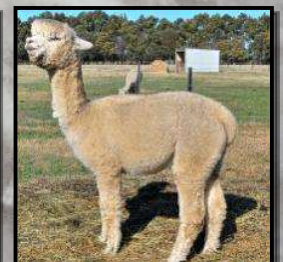

Decimator has an exceptional depth of pedigree which includes his beautiful Supreme Champion winning dam Alpha Centauri Dominika.

This potential stud sire would be the perfect opportunity for breeders who would like to diversify their genetics by giving this promising male a spot in their breeding program.

Decimator's Dam
Alpha Centauri Dominika