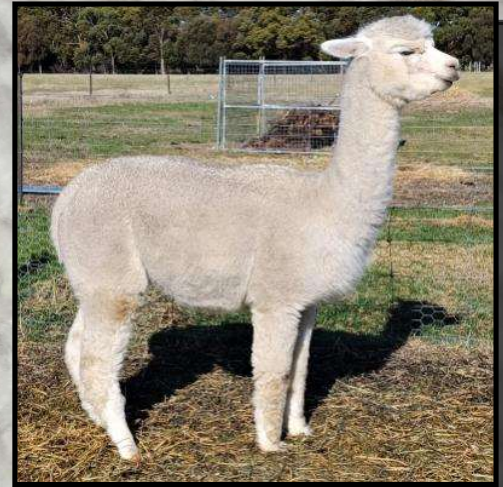

Dam: Alpha Centauri Suncica

Benleigh Jubilation

Curabungla Gianetta

Fleece Stats

2022: 23.5 mic, 4.5 SD

UNRESERVED

Sunsilk is a compact female but not compact on fleece quality! Her fleece is still displaying a very stylish, well defined crimp combined with a pleasing level of density. Her beautiful daughters Sun Shimmer (Lot 16) & Sariah (Lot 13) are exceptional examples of the quality that Sunsilk is capable of producing.