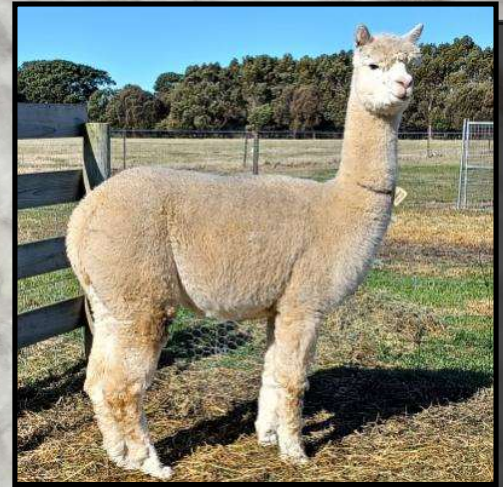

Lot 29

ELITEALPACA ROKEBY VENUS

Solid White Huacaya Female

IAR 184023 • DOB 13/12/2012

Benleigh Lorimer

Adori Astro

Sire: ElySION Jupiter

Dam: Elitealpaca Rikaro

Benleigh Jubilation

Xanadu Moondance

Fleece Stats

2022: 28.8 mic, 5.9 SD

UNRESERVED

Rokeby is a wonderful mum and can produce quality offspring. She has a imposing presence, is well conformed with excellent substance of bone.

Her cria from 2020, Alpha Centauri Rokshana (deceased) was stunning and a prime example of a Rokeby Venus and Sunseeker combination. Her beautiful cria from 2021, Alpha Centauri Rosa Bonheur is Lot 12.

Rokeby Venus is confirmed pregnant to Blackgate Lodge Sunseeker and due 22/01/2023. This is a cria that will definitely be worth the wait for the lucky purchaser.

Alpha Centauri Rokshana
an example of Rokeby
Venus/Sunseeker mating

Lot 30

RAINBOWS END MATILDA

Dark Fawn Huacaya Female

IAR 196737 • DOB 26/03/2015

Arcady Tarantino

Arcady Formidable

Sire: Arcady Quidam

Dam: Rainbows End Firefly

Arcady La Paz

Camelot Lady of the Lake

Fleece Stats

2022: 22.7 mic, 3.9 SD

UNRESERVED

Matilda is an elite female in pedigree, conformation and fleece traits. Her fleece is well organised with a well defined crimp from base to tip and producing an exceptional level of density. Matilda is an extraordinary female deserving to be included in a serious coloured breeding program.

Matilda waltzed into the show ring in 2017 & 2018 with fantastic results!

1st M/D Fawn Senior Huacaya Fleece—AlpacaFest 2018

1st Brown Adult Huacaya Fleece—Australian Alpaca Spectacular 2017

1st Brown Adult Huacaya Fleece—Wodonga Alpaca Show 2018

2nd M/D Fawn Senior Female Halter—AAA Australian Alpaca Spectacular 18