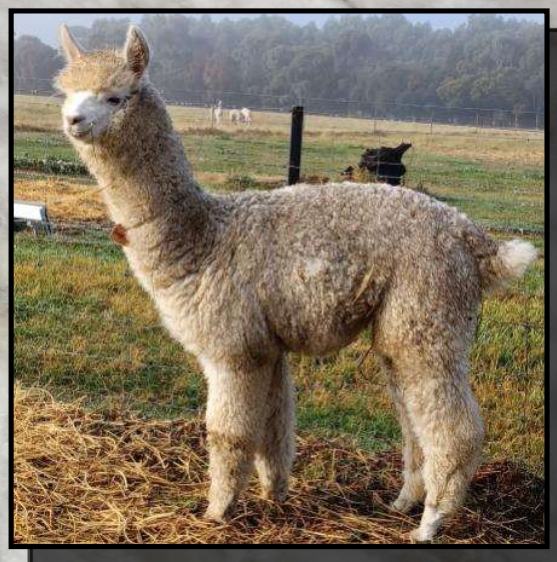

Fleece Stats

2022: 16.1 mic, 3.8 SD

UNRESERVED

Angelica is an impressive well grown young female. Another one that almost didn't make the sales list. She is still young but is displaying a lovely bright lustrous fleece with stats to match. Being from the combination of Blackgate Lodge Sunseeker and Rainbows End Cha Cha (both of which are being retained) we are encouraged to see how Angelica develops.