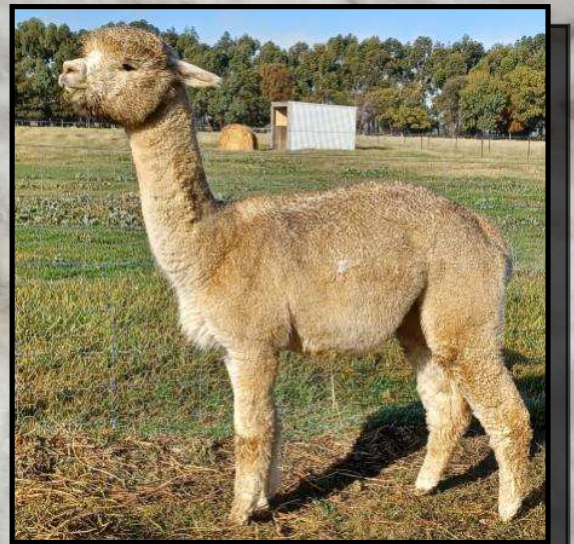

Fleece Stats

2022: 25.9 mic, 4.1 SD

UNRESERVED

Sired by multiple supreme champion Hunter Excel, Elessari is one not to miss. With her true to type head and conformation she has always been a stand out in the paddock. She is a very friendly and easy to handle girl, conceives easily and is a great mum. We were so impressed with her last cria that we repeated the mating.

Pregnant to Blackgate Lodge Sunseeker due 03/01/2023

Champion Junior Female—Red Hill Show 2017