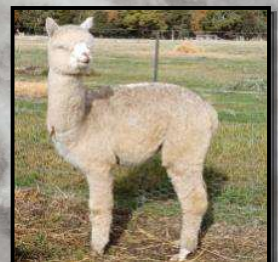

Lola has an impressive pedigree and has produced an exceptional daughter Alpha Centauri Lacey Lot 11 . Lacey's sire is Malakai Good Fortune

Lacey is a testament to the exceptional quality of progeny that Regal House Lola is capable of producing.

Lola's 2020 progeny
Alpha Centauri Lacey
Lot 11