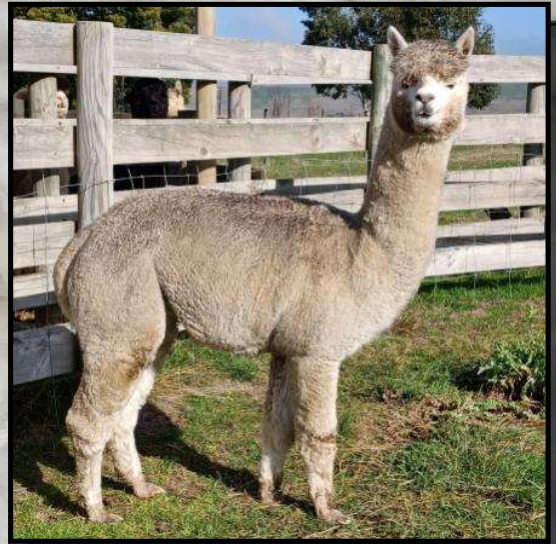

UNRESERVED

We were impressed with Kalypso from the day he was born, with his outstanding pedigree he was always going to be a stud sire. He displays a consistent medium frequency style, well aligned across his entire frame. His fleece has a very soft buttery handle, which is bright and lustrous. Kalypso has performed well in the show ring, placing in some very competitive white male classes where there were often up to 10 entries. Seymour 2019 (3rd of 10), Alexander 2019 (3rd of 9), Berwick 2020 (1st of 5), Red Hill 2020 (1st of 8) and Reserve Intermediate Male, VER Celebration Show 2021 (3rd of 6).