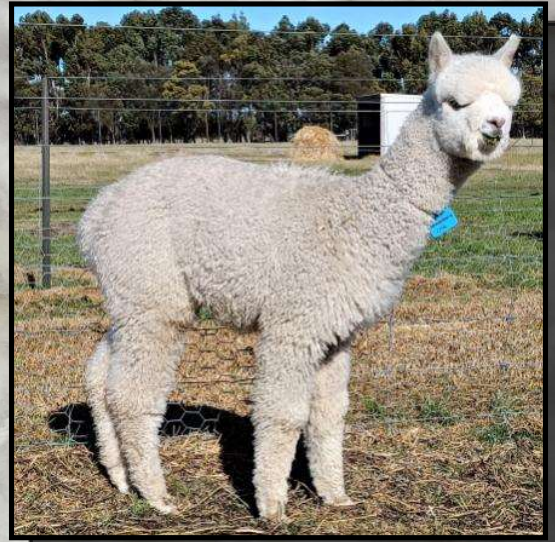

Lot 52

ALPHA CENTAURI DAMNATION

Solid White Huacaya Male (Potential Stud)

IAR 218919 • DOB 20/03/2022

Camelot Tor

Alpha Centauri Comanchee

Sire: Blackgate Lodge Sunseeker Dam: Alpha Centauri Dominikana

Blackgate Lodge Sonnette

Alpha Centauri Dominika

Fleece Stats

2022: 17.2mic, 3.7 SD

UNRESERVED