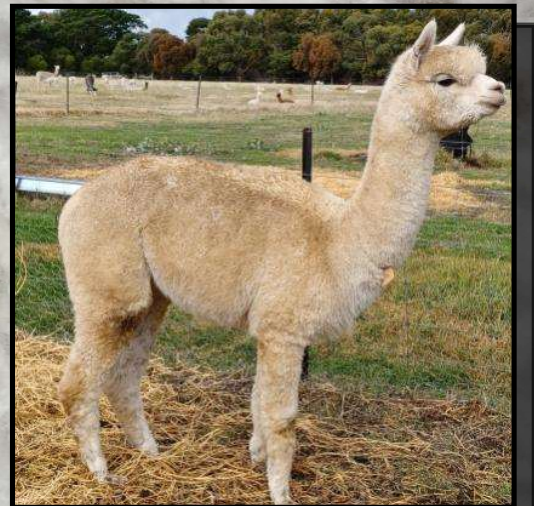

2022: 25.6mic, 4.3 SD

UNRESERVED

Lola has an impressive pedigree and has produced an exceptional daughter Alpha Centauri Lacey Lot 11 . Lacey's sire is Malakai Good Fortune

Lacey is a testament to the exceptional quality of progeny that Regal House Lola is capable of producing.