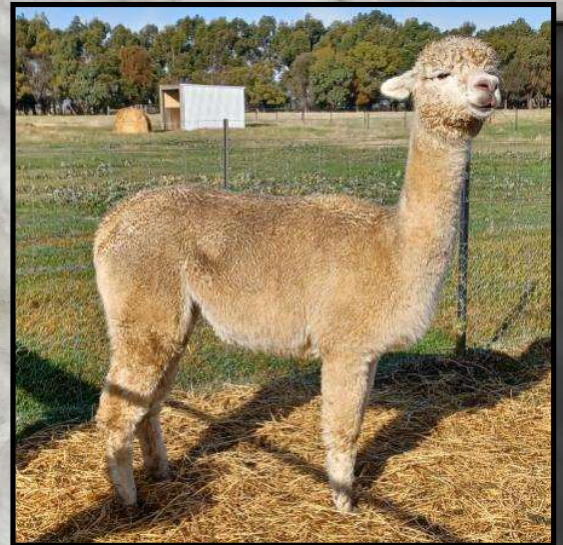

Lot 41

CHAI-TEE CELTIC QUEEN

Solid White Huacaya Female

IAR 180999 • DOB 21/12/2010

ILR Snowmass Peruvian Escobar   NWA LTD Solomon

Sire: Cedar House High Flyer   Dam: Chai-Tee Jana ET

ILR Snowmass Heidi Love   Varita Wednesday

Fleece Stats

2022: 22.5 mic, 3.9 SD

UNRESERVED

An older girl but still with a few good years of breeding in her. Celtic Queen is a classic example of genetic fineness. At 12 years of age she is still only 22.5mic, 3.9SD. Well conformed and still displaying quality fleece traits at 12 years.

Births easy and a great mum, don't miss out on what Celtic Queen still has to offer. Just look at that pedigree.