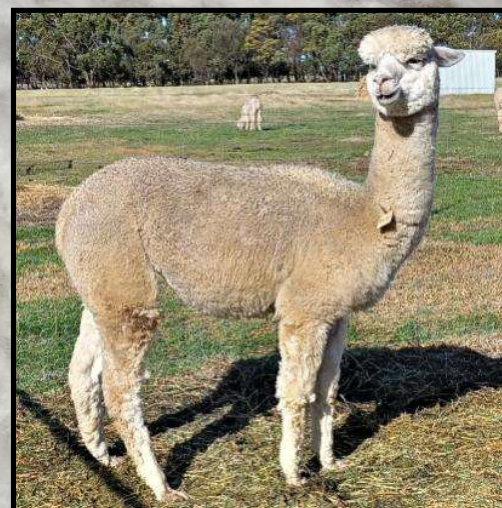

ALPHA CENTAURI REZEKI

Solid White Huacaya Female

IAR 202996 • DOB 07/03/2015