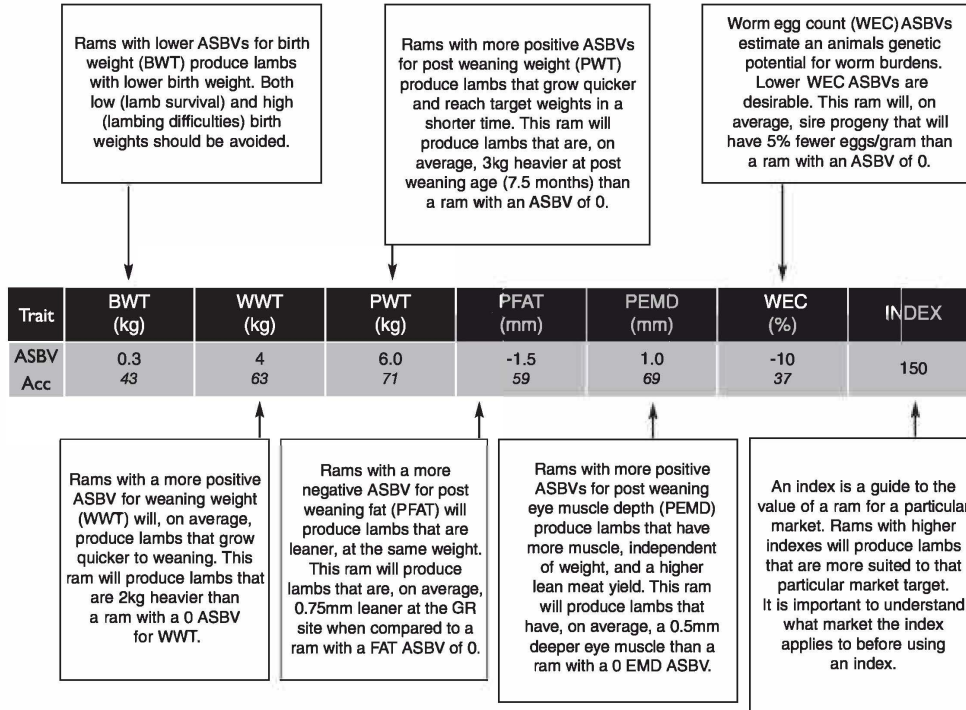

Lambplan figures in catalogue current as of 01.08.2021.

FOOTROT FREE

## Understanding LAMBPLAN ASBVs

- An ASBV of 0 is the average of the 1990 drop.
- Note: A useful rule of thumb for converting ram ASBVs into lamb production differences is to simply halve the ASBV (as rams contribute half the genetics of the lamb).
- Accuracy - published as a percentage, is a reflection of the amount of effective information that is available to calculate the ASBV. All ASBVs are now published with accuracies. The higher the percentage, the closer the ASBV is to the true breeding value of the animal. Breeding values without accuracies are Flock Breeding Values (FBVs) and can only be compared within the flock.