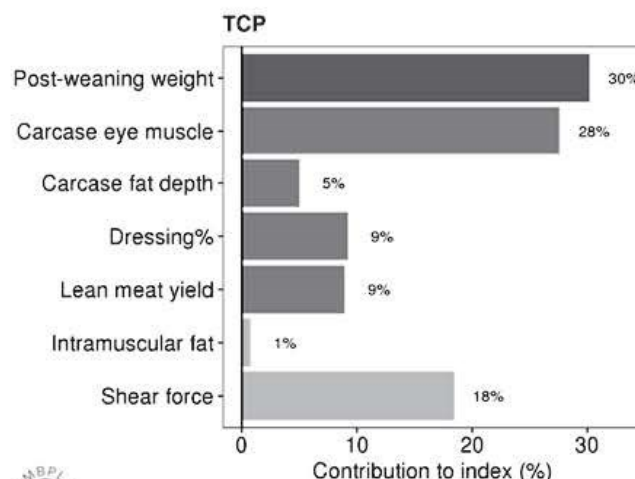

## Understanding LAMBPLAN ASBVs

- An ASBV of 0 is the average of the 1990 drop.
- Note: A useful rule of thumb for converting ram ASBVs into lamb production differences is to simply halve the ASBV (as rams contribute half the genetics of the lamb).
- Accuracy - published as a percentage, is a reflection of the amount of effective information that is available to calculate the ASBV. All ASBVs are now published with accuracies. The higher the percentage, the closer the ASBV is to the true breeding value of the animal. Breeding values without accuracies are Flock Breeding Values (FBVs) and can only be compared within the flock.

## Carcase Plus

Carcase Plus was retired in March 2020 and replaced with the Terminal Carcass Production index.

Terminal Carcass Production (TCP)

The TCP index is for a prime lamb production system where terminal sires are joined to ewes of a Merino/maternal breed or cross. The TCP index focuses on increasing weight and muscle while reducing carcass fat. These are changes which contribute to higher lean meat yield. TCP also has emphasis on modest improvements in eating quality.

Typical trait changes for the TCP index include:

- increasing post weaning weight
- increasing carcass eye muscle depth
- decreasing carcass fat depth
- increasing dressing percentage
- increasing lean meat yield
- slightly improving eating quality.

Sheep with better eating quality will have higher ASBVs for intramuscular fat (more marbling) and lower ASBVs for shear force (better tenderness).

Figure 1 illustrates which traits are in the index and how much they contribute to the overall balance of the index. The longer the bar, the greater the impact on the index, and the greater impact on the profitability of the production system. Figure 1: The traits in the TCP index and how they contribute to the overall balance of the index