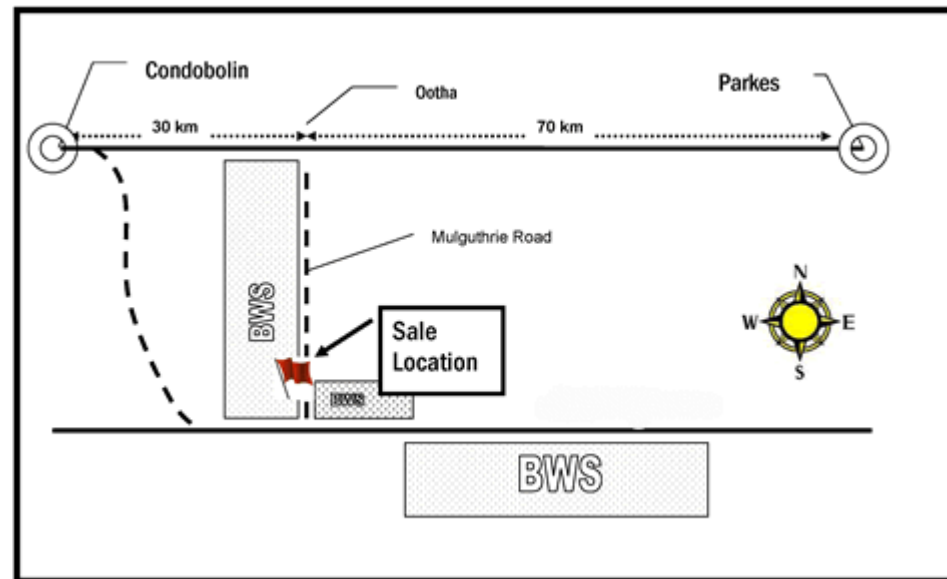

Sale Location

Burrawang Dorper and White Dorper Stud is located on Burrawang West Station, in central NSW and the sale arena is at 314 Mulguthrie Rd Ootha NSW.

Sale Agents

BR&C Agents will conduct the sale; contact Darren Old on 0459 980 591 for more information.