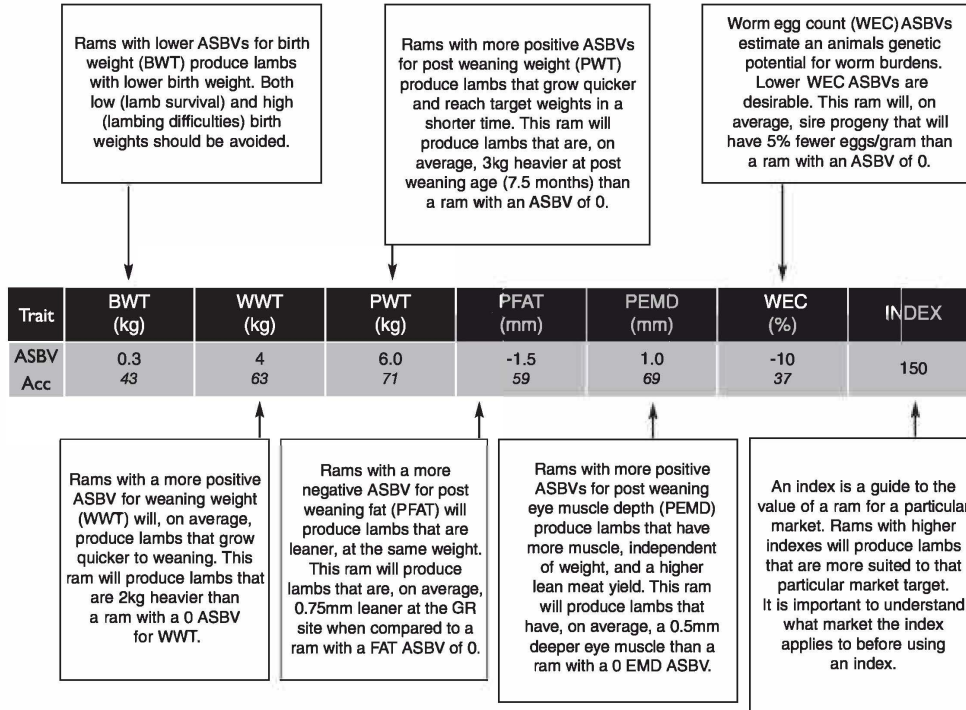

FOOTROT FREE

Understanding LAMBPLAN ASBVs

- An ASBV of 0 is the average of the 1990 drop.
- Note: A useful rule of thumb for converting ram ASBVs into lamb production differences is to simply halve the ASBV (as rams contribute half the genetics of the lamb).
- Accuracy - published as a percentage, is a reflection of the amount of effective information that is available to calculate the ASBV. All ASBVs are now published with accuracies. The higher the percentage, the closer the ASBV is to the true breeding value of the animal. Breeding values without accuracies are Flock Breeding Values (FBVs) and can only be compared within the flock.