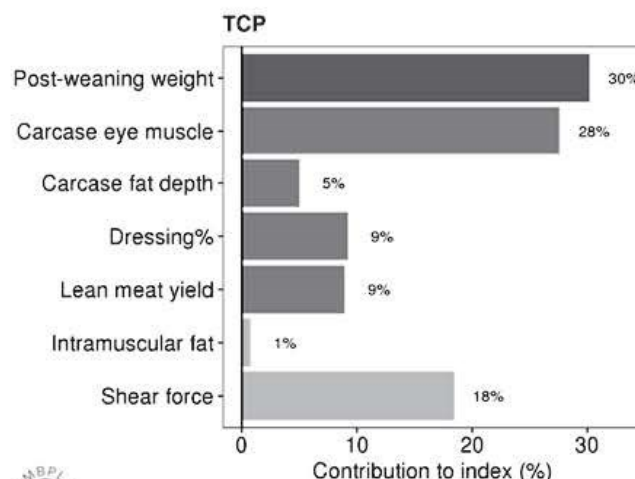

FOOTROT FREE

Understanding LAMBPLAN ASBVs

- An ASBV of 0 is the average of the 1990 drop.
- Note: A useful rule of thumb for converting ram ASBVs into lamb production differences is to simply halve the ASBV (as rams contribute half the genetics of the lamb).
- Accuracy - published as a percentage, is a reflection of the amount of effective information that is available to calculate the ASBV. All ASBVs are now published with accuracies. The higher the percentage, the closer the ASBV is to the true breeding value of the animal. Breeding values without accuracies are Flock Breeding Values (FBVs) and can only be compared within the flock.

Carcase Plus

Carcase Plus was retired in March 2020 and replaced with the Terminal Carcass Production index.

Terminal Carcass Production (TCP)

The TCP index is for a prime lamb production system where terminal sires are joined to ewes of a Merino/maternal breed or cross. The TCP index focuses on increasing weight and muscle while reducing carcass fat. These are changes which contribute to higher lean meat yield. TCP also has emphasis on modest improvements in eating quality.

Typical trait changes for the TCP index include:

- increasing post weaning weight
- increasing carcass eye muscle depth
- decreasing carcass fat depth
- increasing dressing percentage
- increasing lean meat yield
- slightly improving eating quality.

Sheep with better eating quality will have higher ASBVs for intramuscular fat (more marbling) and lower ASBVs for shear force (better tenderness).

Figure 1 illustrates which traits are in the index and how much they contribute to the overall balance of the index. The longer the bar, the greater the impact on the index, and the greater impact on the profitability of the production system. Figure 1: The traits in the TCP index and how they contribute to the overall balance of the index