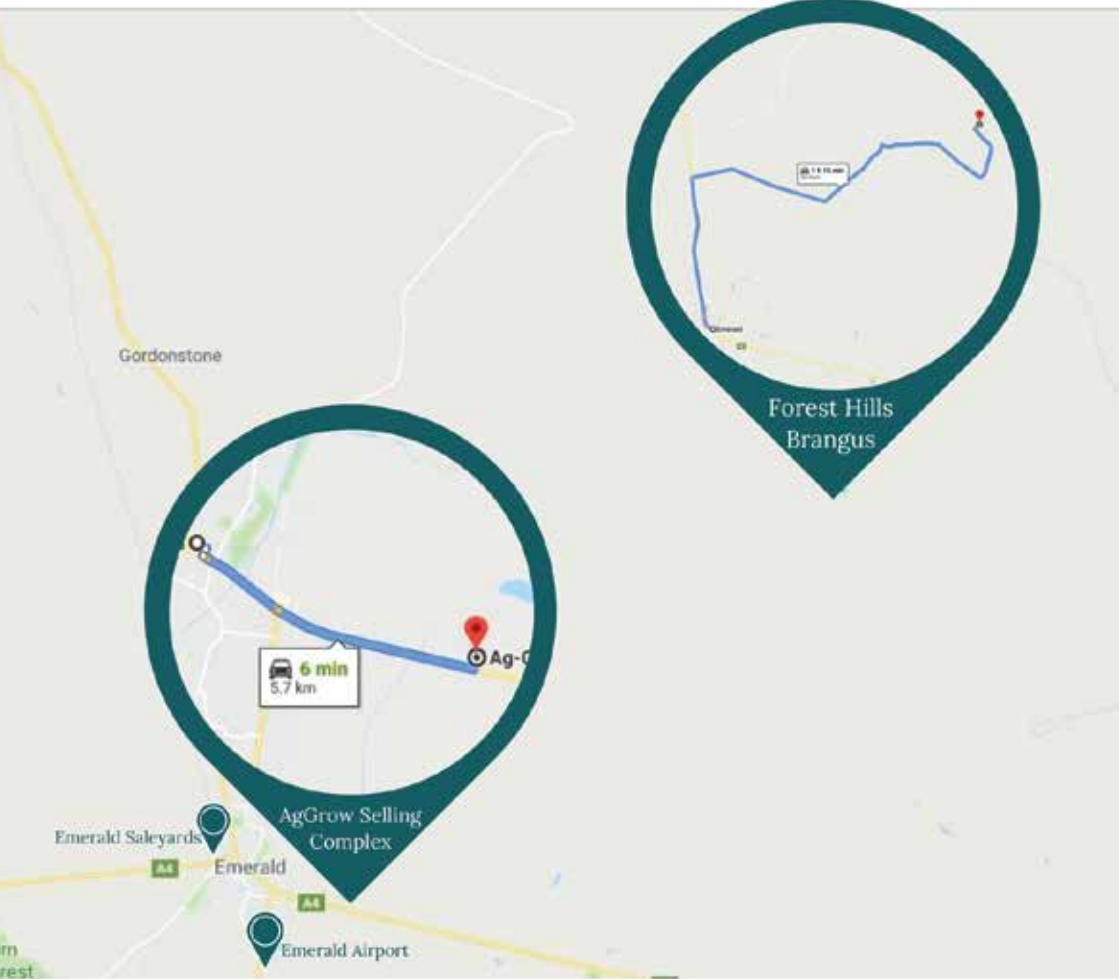

Location Information

ACCOMMODATION:

Emerald has numerous accommodation options. The agent will be happy to assist with accommodation and transport requirements for visitors if required.

CAR HIRE:

All major hire car companies are available at the Emerald Airport. We recommend you book vehicles in advance.

EMERALD AIRPORT:

The Emerald airport offers flight services to and from Brisbane daily.

AG-GROW SELLING COMPLEX:

The Ag-Grow Selling Complex is located just 5km from the center of town; and 7km from the Emerald Airport.

Helicopter landing is available at the Ag-Grow Selling Complex at:

23°32'38.39"S
148°12'26.18"E

FOREST HILLS BRANGUS:

Forest Hills is located 65km from Emerald on the Forest Hills Road via Wyuna Road. Pre-sale inspections are welcome by appointment.