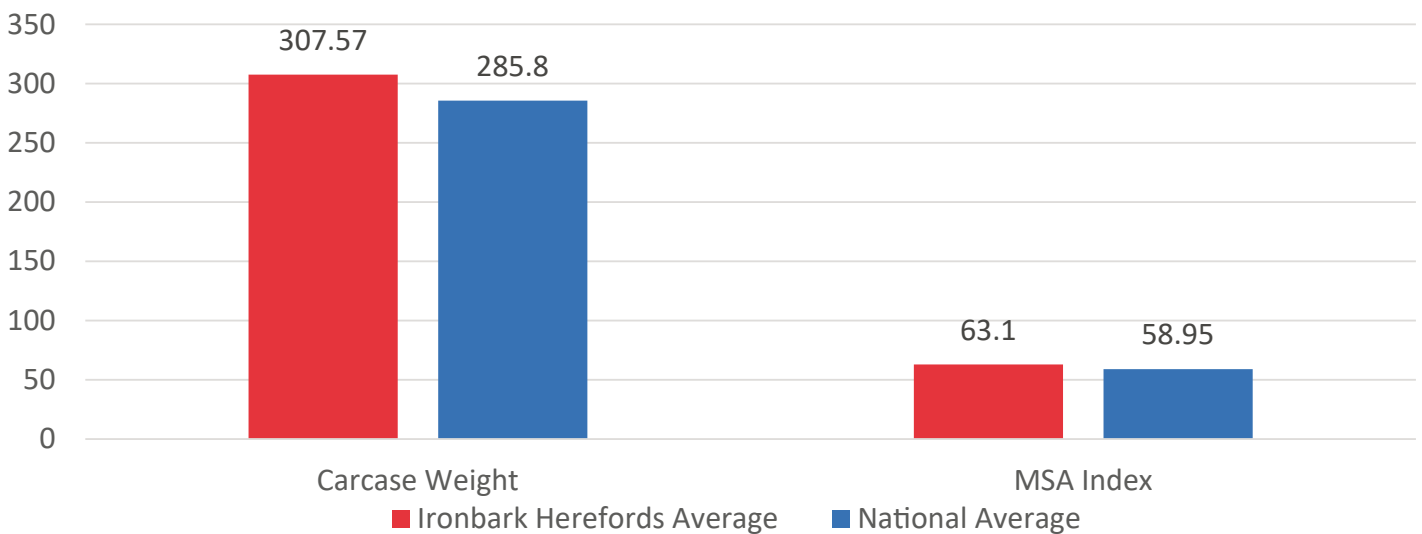

**MSA Index up to 69.15.**

At Ironbark we don't just rely on Breedplan figures.

We study the kill data and have done for as long as I can remember.

# LS Ironbark LS

Herd Established 1925

HEREFORDS

Stud Established 1933

## BULL SALE

FRIDAY 27 AUGUST 2021 @ 12.30pm | Mulwarree Yards, Barraba NSW

90 GENOMICALLY TESTED, SIRE VERIFIED STUD HEREFORD BULLS

ADRIAN SPENCER 0429 659 766

Email: ironbarkherefords@bigpond.com | www.ironbarkherefords.com.au

### *Performing in the real world*

	Carcase Weight	MSA Index
Ironbark Herefords Average	307.57	63.1
National Average (all breeds)	285.8	58.95

MSA Kill Data on 50 Steers killed 1/3/21

**MSA INDEX  
UP TO 69.15**