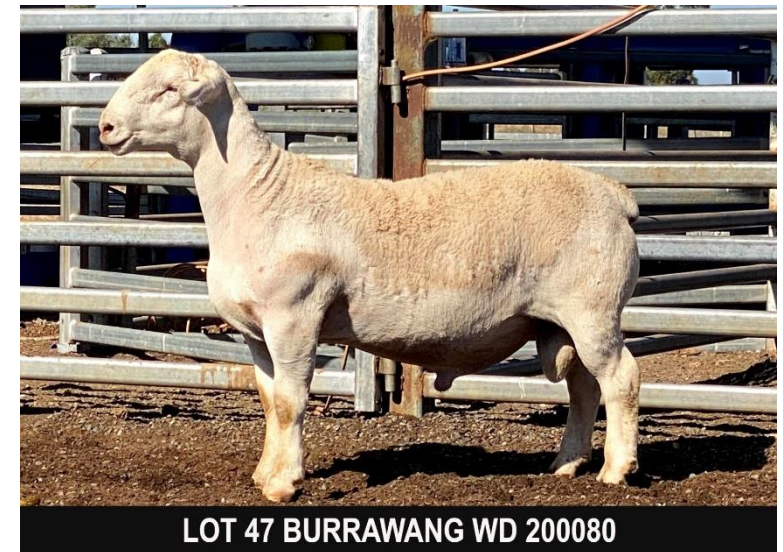

LOT 47 BURRAWANG WD 200080