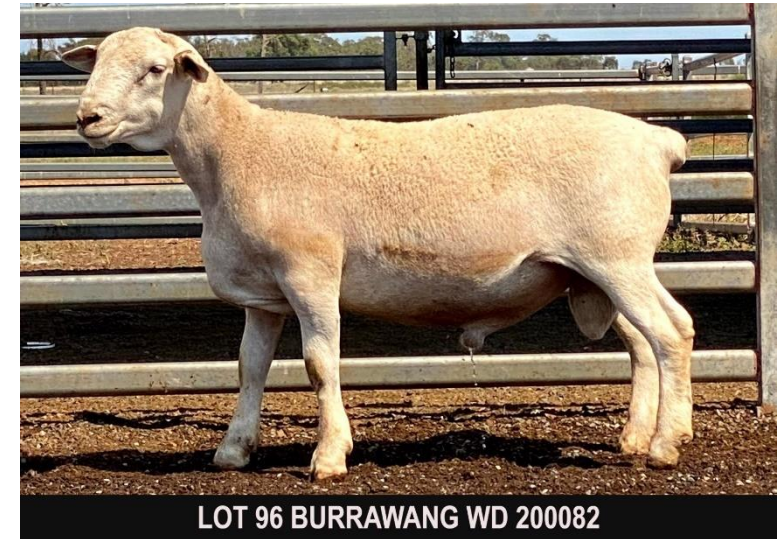

LOT 96		WD 200082		Indicative Commercial T3	
68.5kg	Eye Muscle Shape 3	Natural conception; Single birth		10 mths	
Sire	PGSire	BURRAWANG WD 151420 PIET			
		BURRAWANG WD 180448 PHILL			
Dam	PGDam	BURRAWANG WD 151110			
	MGSire	BURRAWANG WD 130160			
		BURRAWANG WD 140448			
	MGDam	BURRAWANG WD 111112			
Performance	Age (mths)	Wt (kg)	ADG (kg/day)	EMD (mm)	Fat (mm)
Feb 27 2021	9.1	62.2	0.15	31	4.5
PW	7.7	55.4	0.13	29	3
Wean	2.2	34.4	N/A	N/A	N/A
A ram with a lot of body fat, as evidenced by his dewlap, and good growth rates...his wean weight is in the top 20% of his peer group. 1 of 3 rams on offer sired by PHILL, a proven sire also on offer.					

LOT 96 BURRAWANG WD 200082

LOT 97		DORPER 200292		Indicative Commercial T3	
66.5kg	Eye Muscle Shape 3	Natural conception; Single birth		10 mths	
Sire	PGSire	BURRAWANG DORPER 170915 6GUN			
		BURRAWANG DORPER 181150 PISTOL			
Dam	PGDam	BURRAWANG DORPER 153449			
	MGSire	Niemur 130185 ROLY			
		Niemur 150020			
	MGDam	Newstead 90111			
Performance	Age (mths)	Wt (kg)	ADG (kg/day)	EMD (mm)	Fat (mm)
Feb 27 2021	9.2	60.8	0.15	32	4
PW	7.7	54.2	0.14	26	2.5
Wean	2.2	31.4	N/A	N/A	N/A
His body fat, soft cover, depth of body and growth rates, make him a very good commercial ram. His dam is a "Super Breeder" and he's 1 of 11 rams on offer sired by PISTOL.