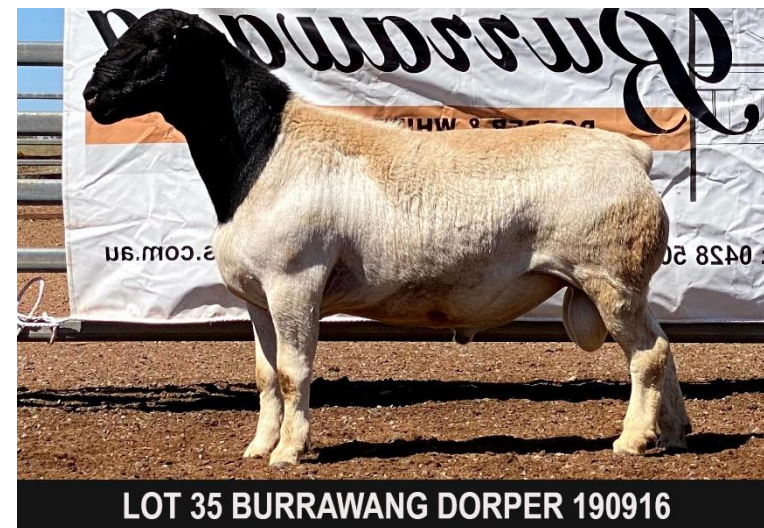

LOT 35		DORPER 190916		Stud T5	
79kg	Eye Muscle Shape 3	Natural conception; Twin birth		16 mths	
Sire	PGSire	BURRAWANG DORPER 153524 BORIS (Cronje/Dorper Stud Park)			
		BURRAWANG DORPER 172416 RUSSIAN			
Dam	PGDam	BURRAWANG DORPER 160880			
	MGSire	BURRAWANG DORPER 153308 BRUMBY			
		BURRAWANG DORPER 170514			
	MGDam	BURRAWANG DORPER 139032			
Performance	Age (mths)	Wt (kg)	ADG (kg/day)	EMD (mm)	Fat (mm)
Feb 27 2021	15.6	73.2	0.13	35	5
Hogget	14	67.2	0.15	30	4
PW	8	39	0.10	25	3
Wean	4	26.5	N/A	N/A	N/A
A Stud T5 twin who will serve any stud or commercial breeder very well with his good topline and great outer twist. He's 1 of 16 rams on offer sired by RUSSIAN.					

LOT 35 BURRAWANG DORPER 190916

LOT 36		DORPER 190990		Commercial T3	
71.6kg	Eye Muscle Shape 3	Natural conception; Single birth		16 mths	
Sire	PGSire	BURRAWANG DORPER 153309 DIGGER (Cronje/Mickey Phillips)			
		BURRAWANG DORPER 170996 GREATMATE			
Dam	PGDam	BURRAWANG DORPER 160009			
	MGSire	BURRAWANG DORPER 102086 OLD MATE (Cronje/Cronje)			
		BURRAWANG DORPER 171066			
	MGDam	BURRAWANG DORPER 160140			
Performance	Age (mths)	Wt (kg)	ADG (kg/day)	EMD (mm)	Fat (mm)
Feb 27 2021	15.6	71.6	0.15	38	6.5
Hogget	14	65	0.15	32	4
PW	8	37	0.10	23	2
Wean	4	25.5	N/A	N/A	N/A
A ram with a very strong head that signals the strength of his body, thick legs and the amount of muscle he carries. His dam is a "Super Breeder".