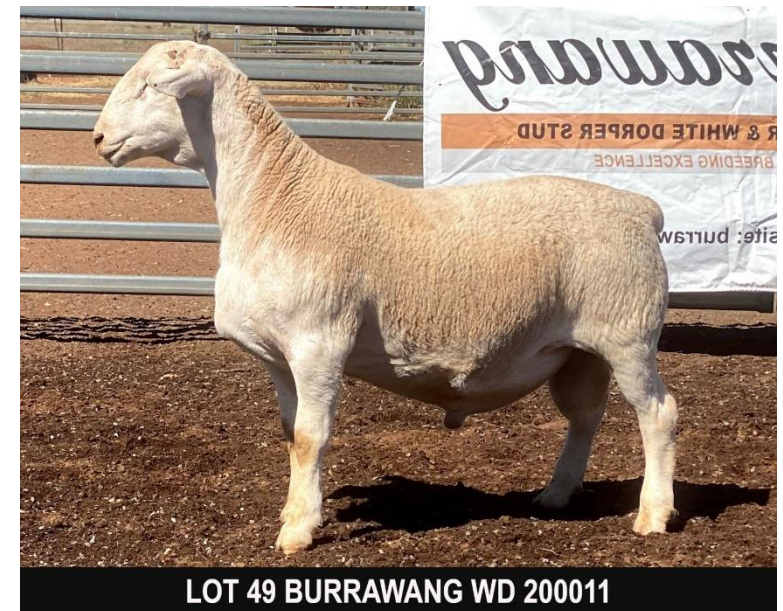

LOT 49 BURRAWANG WD 200011