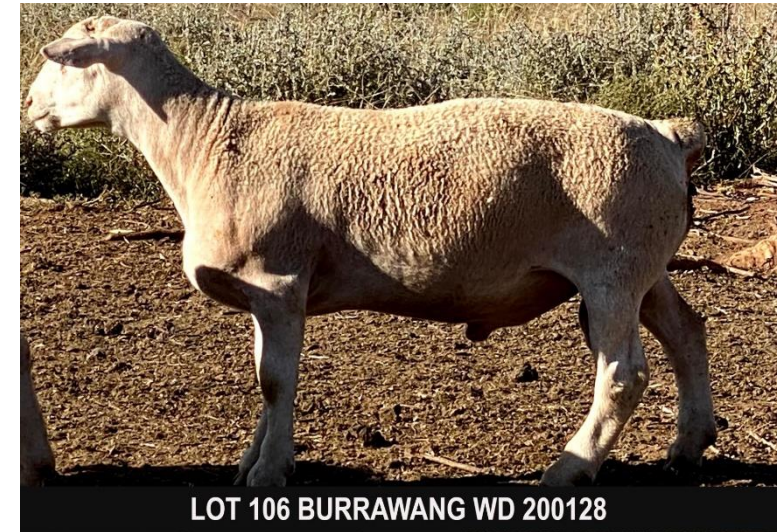

LOT 106		WD 200128		Indicative Commercial T3	
61kg	Eye Muscle Shape 3	Natural conception; Single birth		10 mths	
Sire	PGSire	BURRAWANG WD 151216 KEG			
		BURRAWANG WD 180435 IRON JACK			
Dam	PGDam	BURRAWANG WD 160987			
	MGSire	BURRAWANG WD 080101 CARBON			
		BURRAWANG WD 170198			
	MGDam	BURRAWANG WD 120579			
Performance	Age (mths)	Wt (kg)	ADG (kg/day)	EMD (mm)	Fat (mm)
Feb 27 2021	8.9	58.4	0.22	33	4
PW	7.4	48.6	0.12	26	2
Wean	1.9	29.2	N/A	N/A	N/A
1 of 11 rams on offer sired by IRON JACK and a "Super Breeder" dam, this is a good commercial ram with weaning weight in the top 20% of has peer group.					

LOT 106 BURRAWANG WD 200128

LOT 107		WD 200003		Indicative Stud T4	
67kg	Eye Muscle Shape 3	Natural conception; Single birth		10 mths	
Sire	PGSire	BURRAWANG WD 151420 PIET			
		BURRAWANG WD 181611 BARRIE			
Dam	PGDam	BURRAWANG WD 151202			
	MGSire	BURRAWANG WD 151023 BOSTIK			
		BURRAWANG WD 170600			
	MGDam	BURRAWANG WD 140032			
Performance	Age (mths)	Wt (kg)	ADG (kg/day)	EMD (mm)	Fat (mm)
Feb 27 2021	9.4	58.2	0.22	30	4
PW	8	48.2	0.08	27	2
Wean	2.5	35.6	N/A	N/A	N/A
A long, deep, wide, meat carrying money maker...an ideal ram for breeding commercial fat lambs. He's a definite front runner for consideration by commercial buyers. An "indicative Stud T4", he was used recently in commercial joinings and is 1 of 8 rams on offer sired by BARRIE.