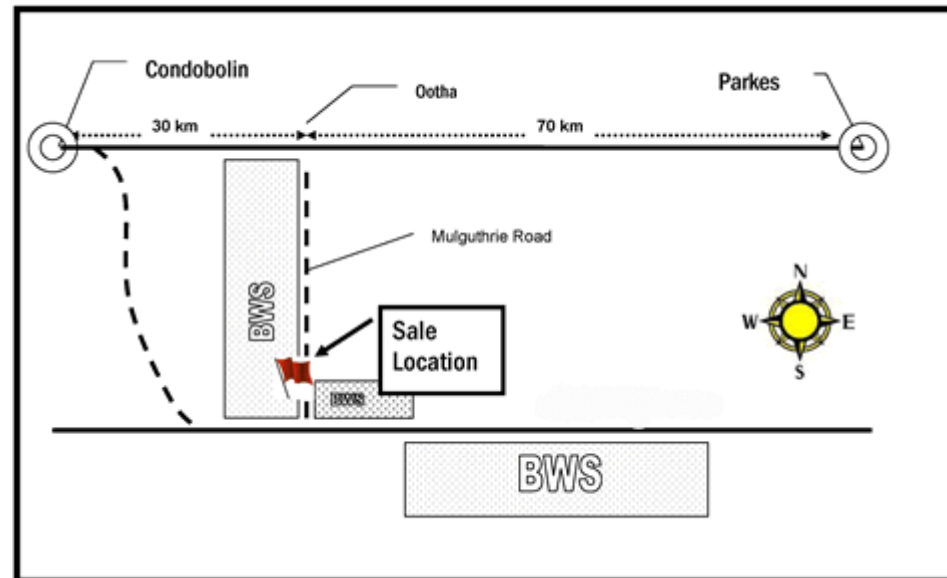

Sale Location

Burrawang Dorper and White Dorper Stud is located on Burrawang West Station, in central NSW and the sale arena is at 314 Mulguthrie Rd Ootha NSW.

Sale and Referring Agents

BR&C Agents will conduct the sale; contact Darren Old on 0459 980 591 for more information. A 5% commission is available to outside agents who refer buyers in writing at least 24 hours in advance of the sale. Notice can be made via email to dold@brcagents.com.au.