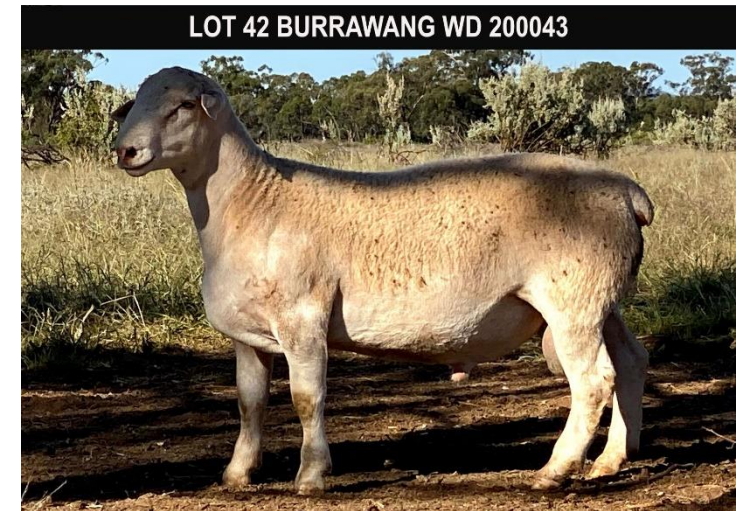

LOT 42		WD 200043		Indicative Stud T5	
77.5kg	Eye Muscle Shape 3	Natural conception; Twin birth		10 mths	
Sire	PGSire	BURRAWANG WD 161216 KEG			
		BURRAWANG WD 181673 SCOONER			
Dam	PGDam	BURRAWANG WD 160755			
	MGSire	BURRAWANG WD 151420 PIET			
		BURRAWANG WD 170721			
	MGDam	BURRAWANG WD 130046			
Performance	Age (mths)	Wt (kg)	ADG (kg/day)	EMD (mm)	Fat (mm)
Feb 27 2021	9.4	78.2	0.36	35	4.5
PW	8	62	0.15	31	3
Wean	2.5	36.8	N/A	N/A	N/A
This ram and his twin are on offer; both are "indicative stud" quality. This particular ram is an excellent "indicative Stud T5" ram who is very long with a good head, excellent growth and a truck-load of meat. He has a very wide hindquarter and wide loins. Consistently performing well, his PW and wean weights are amongst the top 10% of his peer group and his PW EMD is in the top 20%. Used recently in commercial joinings, this twin is 1 of 10 rams on offer sired by SCOONER, a proven sire who is also on offer.