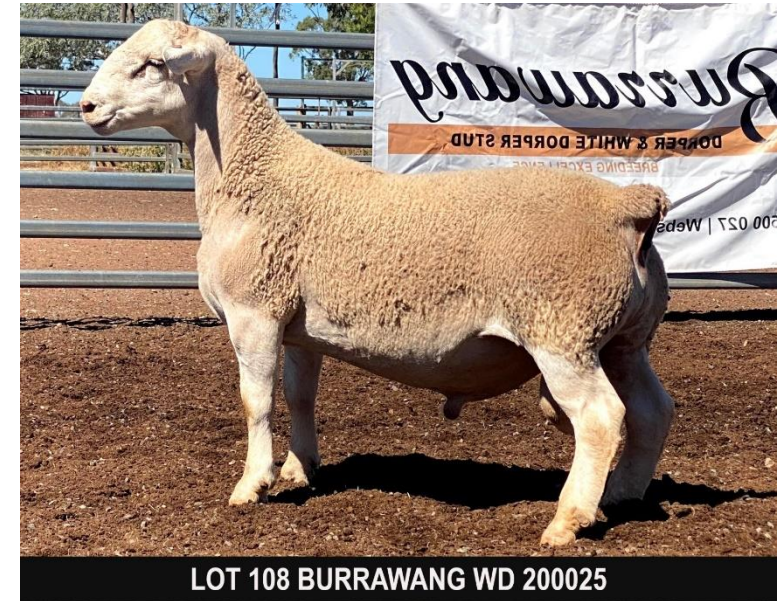

LOT 108		WD 200025		Indicative Stud T4	
63.5kg	Eye Muscle Shape 3	Natural conception; Twin birth		10 mths	
Sire	PGSire	BURRAWANG WD 161216 KEG			
		BURRAWANG WD 181673 SCOONER			
Dam	PGDam	BURRAWANG WD 160755			
	MGSire	BURRAWANG WD 151420 PIET			
		BURRAWANG WD 170032			
	MGDam	BURRAWANG WD 140519			
Performance	Age (mths)	Wt (kg)	ADG (kg/day)	EMD (mm)	Fat (mm)
Feb 27 2021	8.9	56.8	0.23	33	3.5
PW	7.4	46.6	0.11	28	2
Wean	1.9	27.6	N/A	N/A	N/A
A high-quality "indicative Stud T4" ram who carries a lot of meat. He has a little bit more cover but still has a clean belly. Even as a twin, his wean weight is in the top 20% of his peer group.					

LOT 108 BURRAWANG WD 200025

LOT 109		WD 200510		Indicative Commercial T3	
61.5kg	Eye Muscle Shape 3	Natural conception; Twin birth		9 mths	
Sire	PGSire	BURRAWANG WD 170179 TARZAN			
		BURRAWANG WD 180469 APE			
Dam	PGDam	BURRAWANG WD 160216			
	MGSire	Kaya White 130303 CULLY			
		BURRAWANG WD 160154			
	MGDam	BURRAWANG WD 130068			
Performance	Age (mths)	Wt (kg)	ADG (kg/day)	EMD (mm)	Fat (mm)
Feb 27 2021	8.5	55.8	0.29	31	3
PW	7	42.6	0.06	26	2.5
Wean	2.2	34.5	N/A	N/A	N/A
Both this ram and his twin are on offer. This ram is a long, good shedding, well structured animal and 1 of 8 rams on offer sired by APE.