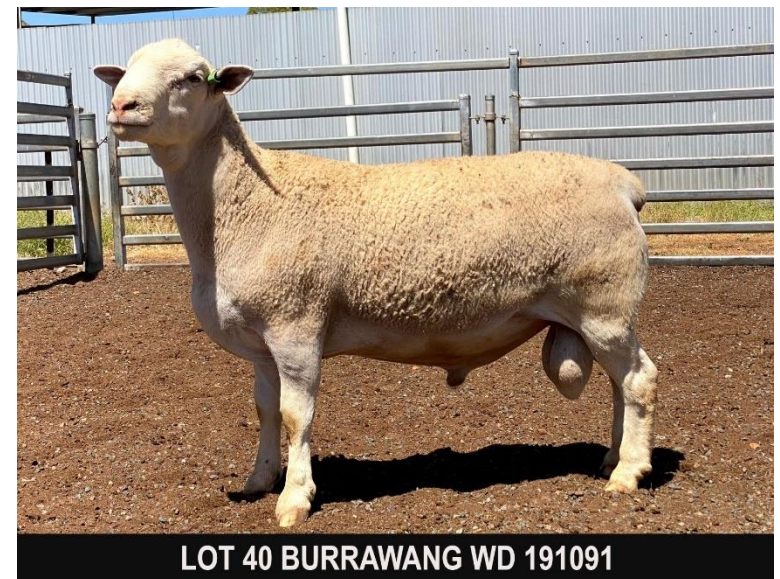

LOT 40 BURRAWANG WD 191091