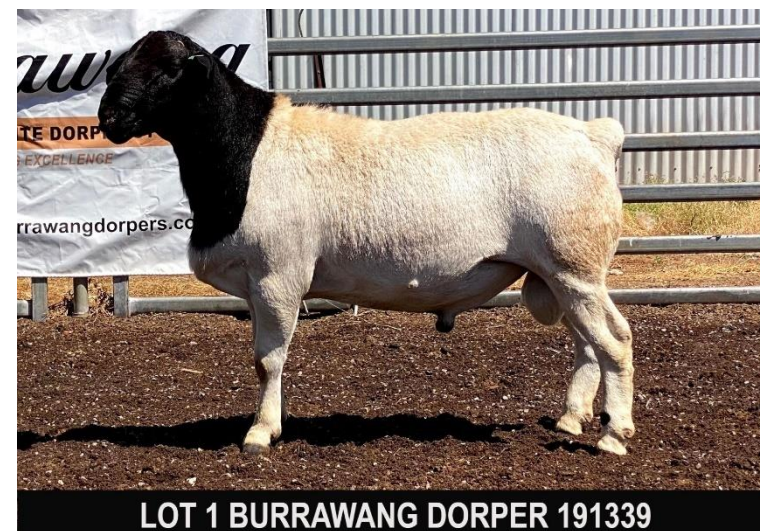

LOTS 1-16
DORPER AND WHITE DORPER RAMS AGE 15-16 MTHS

LOT 1		DORPER 191339		Commercial T3	
93.5kg	Eye Muscle Shape 3	Natural conception; Twin birth		15 mths	
Sire	PGSire	BURRAWANG DORPER 153120 BOLT			
		BURRAWANG DORPER 180183 SPANNER			
Dam	PGDam	BURRAWANG DORPER 160273			
	MGSire	Priesak 120037 BLIKSEM (Cronje/Kaya)			
		BURRAWANG DORPER 153323			
	MGDam	BURRAWANG DORPER 139026			
Performance	Age (mths)	Wt (kg)	ADG (kg/day)	EMD (mm)	Fat (mm)
Feb 27 2021	14.5	88.4	0.24	36	5.5
Yearling	13	77.6	0.18	30	5
EP	6.7	42.5	0.16	25	3
Wean	2.8	23	N/A	N/A	N/A
This twin is a strong choice as a commercial ram due to his meat and body growth which demonstrate fertility. He has a great temperament and his dam is a "Super Breeder".					

LOT 1 BURRAWANG DORPER 191339