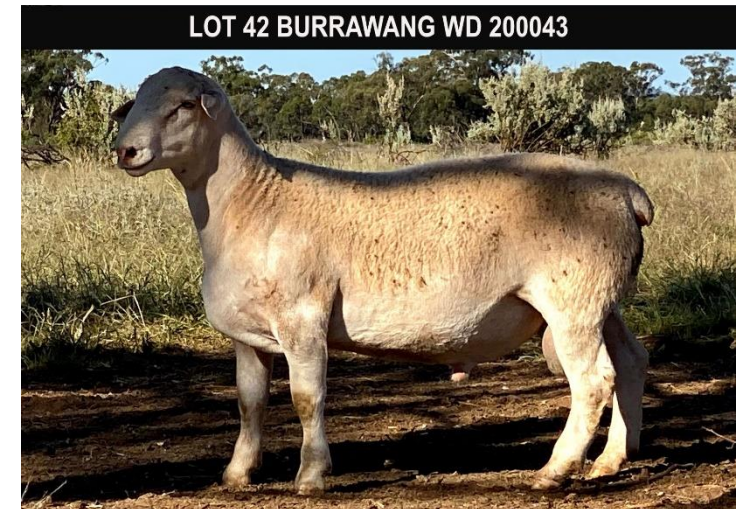

LOT 42		WD 200043		Indicative Stud T5	
77.5kg	Eye Muscle Shape 3	Natural conception; Twin birth		10 mths	
Sire	PGSire	BURRAWANG WD 161216 KEG			
		BURRAWANG WD 181673 SCOONER			
Dam	PGDam	BURRAWANG WD 160755			
	MGSire	BURRAWANG WD 151420 PIET			
		BURRAWANG WD 170721			
	MGDam	BURRAWANG WD 130046			
Performance	Age (mths)	Wt (kg)	ADG (kg/day)	EMD (mm)	Fat (mm)
Feb 27 2021	9.4	78.2	0.36	35	4.5
PW	8	62	0.15	31	3
Wean	2.5	36.8	N/A	N/A	N/A
This ram and his twin are on offer; both are "indicative stud" quality. This particular ram is an excellent "indicative Stud T5" ram who is very long with a good head, excellent growth and a truck-load of meat. He has a very wide hindquarter and wide loins. Consistently performing well, his PW and wean weights are amongst the top 10% of his peer group and his PW EMD is in the top 20%. Used recently in commercial joinings, this twin is 1 of 10 rams on offer sired by SCOONER, a proven sire who is also on offer.