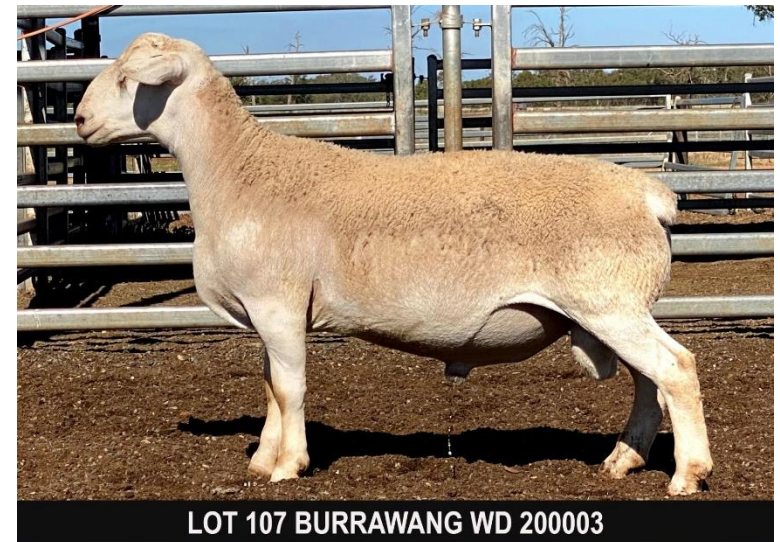

LOT 107 BURRAWANG WD 200003