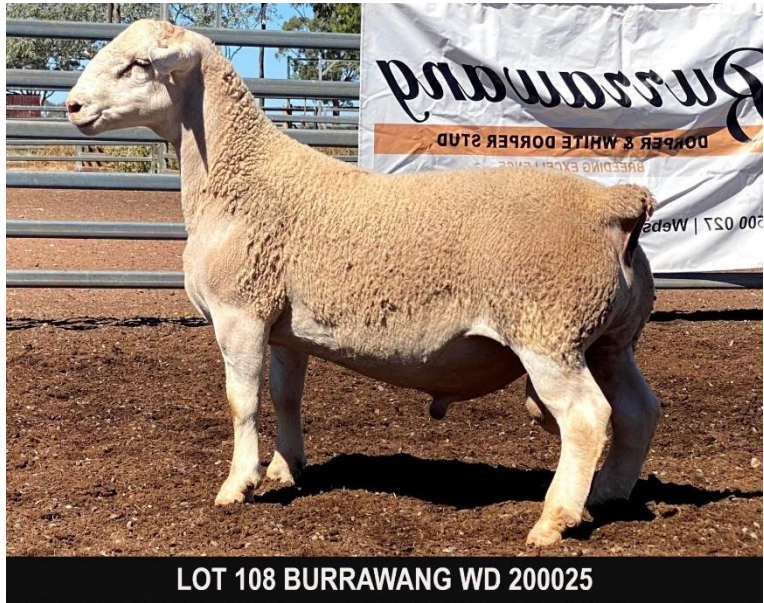

LOT 108 BURRAWANG WD 200025

LOT 109		WD 200510		Indicative Commercial T3	
61.5kg	Eye Muscle Shape 3	Natural conception; Twin birth		9 mths	
Sire	PGSire	BURRAWANG WD 170179 TARZAN			
		BURRAWANG WD 180469 APE			
Dam	PGDam	BURRAWANG WD 160216			
	MGSire	Kaya White 130303 CULLY			
		BURRAWANG WD 160154			
	MGDam	BURRAWANG WD 130068			
Performance	Age (mths)	Wt (kg)	ADG (kg/day)	EMD (mm)	Fat (mm)
Feb 27 2021	8.5	55.8	0.29	31	3
PW	7	42.6	0.06	26	2.5
Wean	2.2	34.5	N/A	N/A	N/A
Both this ram and his twin are on offer. This ram is a long, good shedding, well structured animal and 1 of 8 rams on offer sired by APE.					