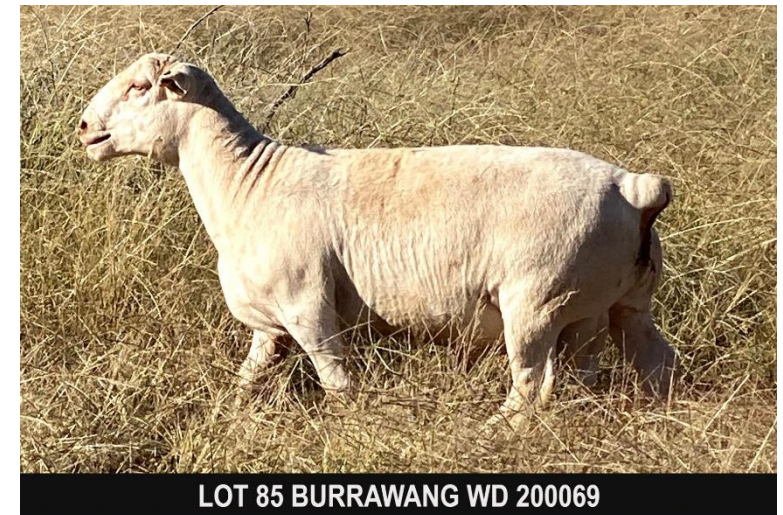

LOT 85 BURRAWANG WD 20069