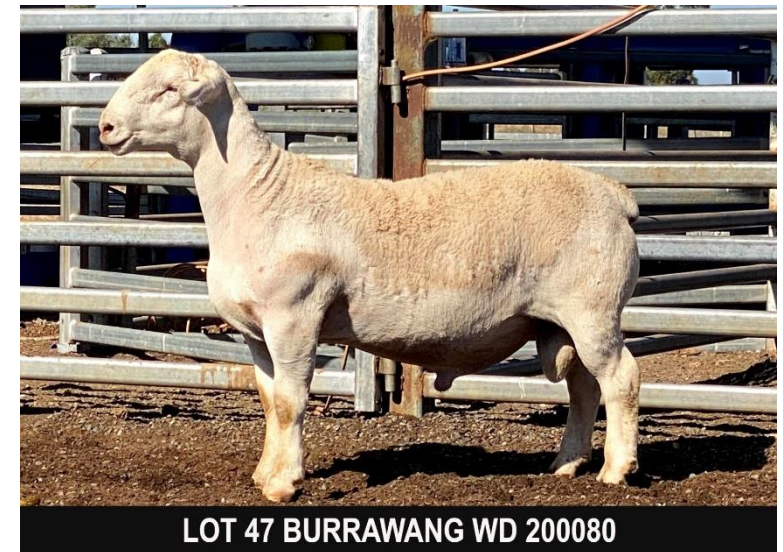

**LOT 46 BURRAWANG WD 200091**

LOT 47		WD 200080		Indicative Stud T4	
79kg	Eye Muscle Shape 3	Natural conception; Twin birth		10 mths	
Sire	PGSire	BURRAWANG WD 161216 KEG			
		BURRAWANG WD 181673 SCOONER			
Dam	PGDam	BURRAWANG WD 160755			
	MGSire	BURRAWANG WD 151420 PIET			
		BURRAWANG WD 170721			
	MGDam	BURRAWANG WD 130046			
Performance	Age (mths)	Wt (kg)	ADG (kg/day)	EMD (mm)	Fat (mm)
Feb 27 2021	9.4	71.8	0.32	37	3
PW	8	57.2	0.14	29	2.5
Wean	2.5	33.6	N/A	N/A	N/A
This ram and his twin are on offer; both are "indicative stud" quality. Especially true as a twin, this ram demonstrates incredible growth rates and muscle (current EMD 37mm).					