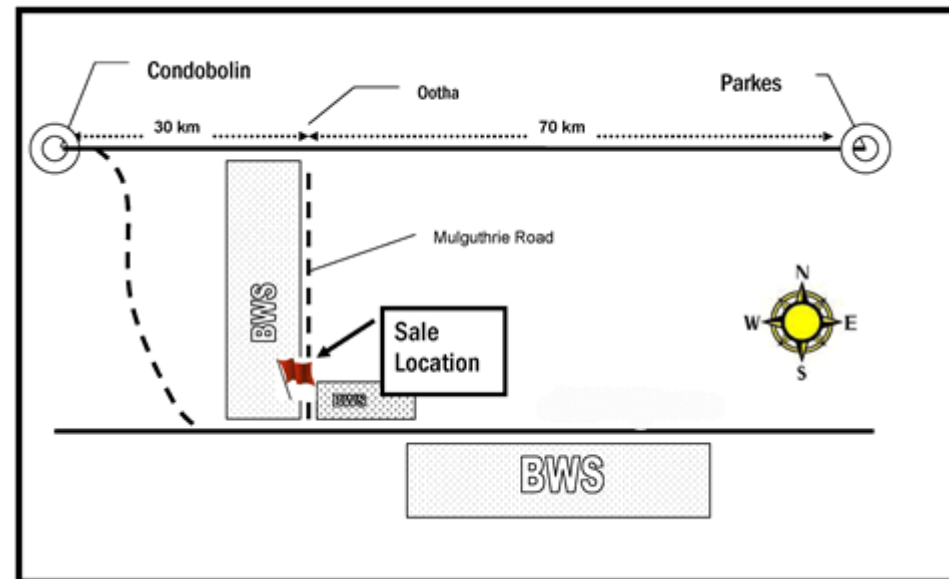

### Sale Location

Burrawang Dorper and White Dorper Stud is located on Burrawang West Station, in central NSW and the sale arena is at 314 Mulguthrie Rd Ootha NSW.