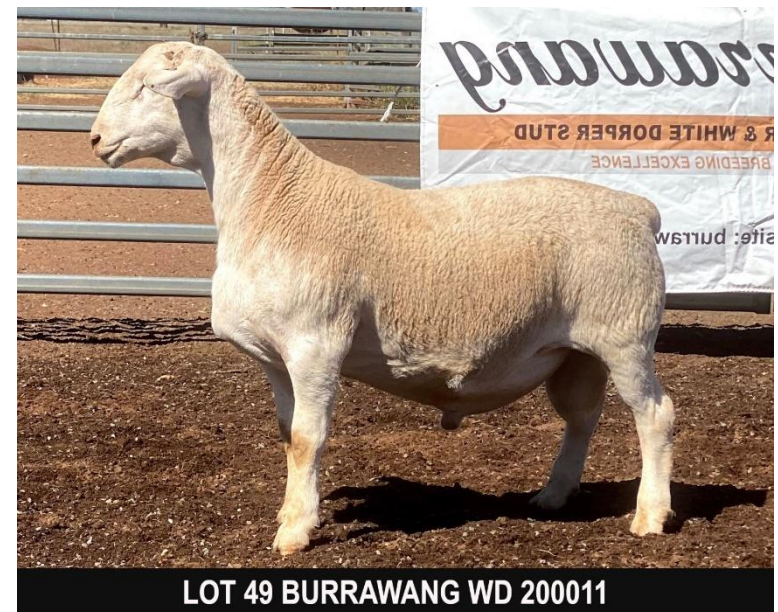

LOT 49 BURRAWANG WD 200011