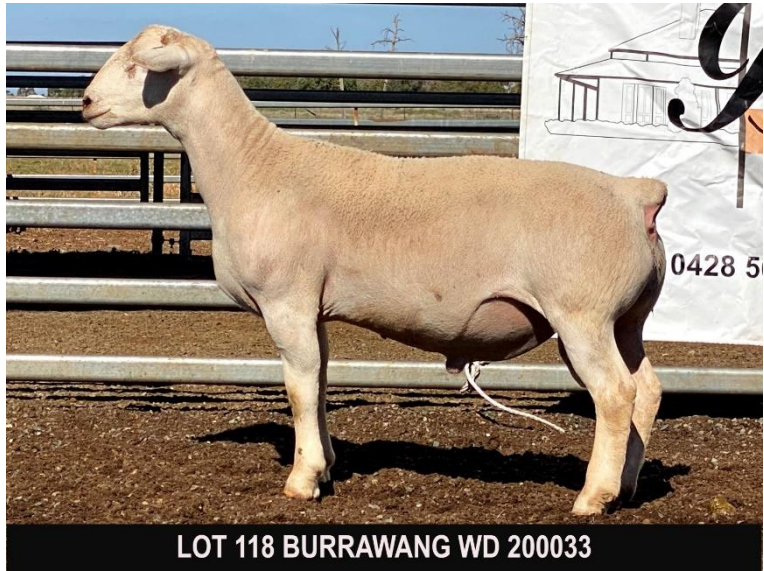

LOT 118		WD 200033		Indicative Stud T4	
66.5kg	Eye Muscle Shape 3	Natural conception; Single birth		10 mths	
Sire	PGSire	BURRAWANG WD 161216 KEG			
		BURRAWANG WD 181673 SCOONER			
Dam	PGDam	BURRAWANG WD 160755			
	MGSire	BURRAWANG WD 080101 CARBON			
		BURRAWANG WD 170230			
	MGDam	BURRAWANG WD 120323			
Performance	Age (mths)	Wt (kg)	ADG (kg/day)	EMD (mm)	Fat (mm)
Feb 27 2021	8.9	57.4	0.17	34	2.5
PW	7.4	49.8	0.14	28	2.5
Wean	1.9	26.8	N/A	N/A	N/A
Looking for structural integrity? This "indicative Stud T4" ram is long, well muscled and has an excellent topline. And his PW EMD is in the top 20% of his peer group. His dam is a "Super Breeder" and he's 1 of 10 rams on offer sired by SCOONER, a proven sire who's also on offer.					

LOT 118 BURRAWANG WD 200033

LOT 119		WD 200067		Indicative Stud T4	
65.5kg	Eye Muscle Shape 3	Natural conception; Twin birth		10 mths	
Sire	PGSire	BURRAWANG WD 170179 TARZAN			
		BURRAWANG WD 180469 APE			
Dam	PGDam	BURRAWANG WD 160216			
	MGSire	Kaya White 130303 CULLY			
		BURRAWANG WD 160062			
	MGDam	BURRAWANG WD 130038			
Performance	Age (mths)	Wt (kg)	ADG (kg/day)	EMD (mm)	Fat (mm)
Feb 27 2021	8.9	58.6	0.10	34	4
PW	7.4	54	0.17	29	2
Wean	1.9	26.4	N/A	N/A	N/A
A clean-skinned, soft-haired animal with lots of body fat with his meat. His PW EMD is in the top 10% and PW weight is in the top 20% of his peer group. He's a twin; 1 of 8 rams on offer sired by APE and his dam is a "Super Breeder".