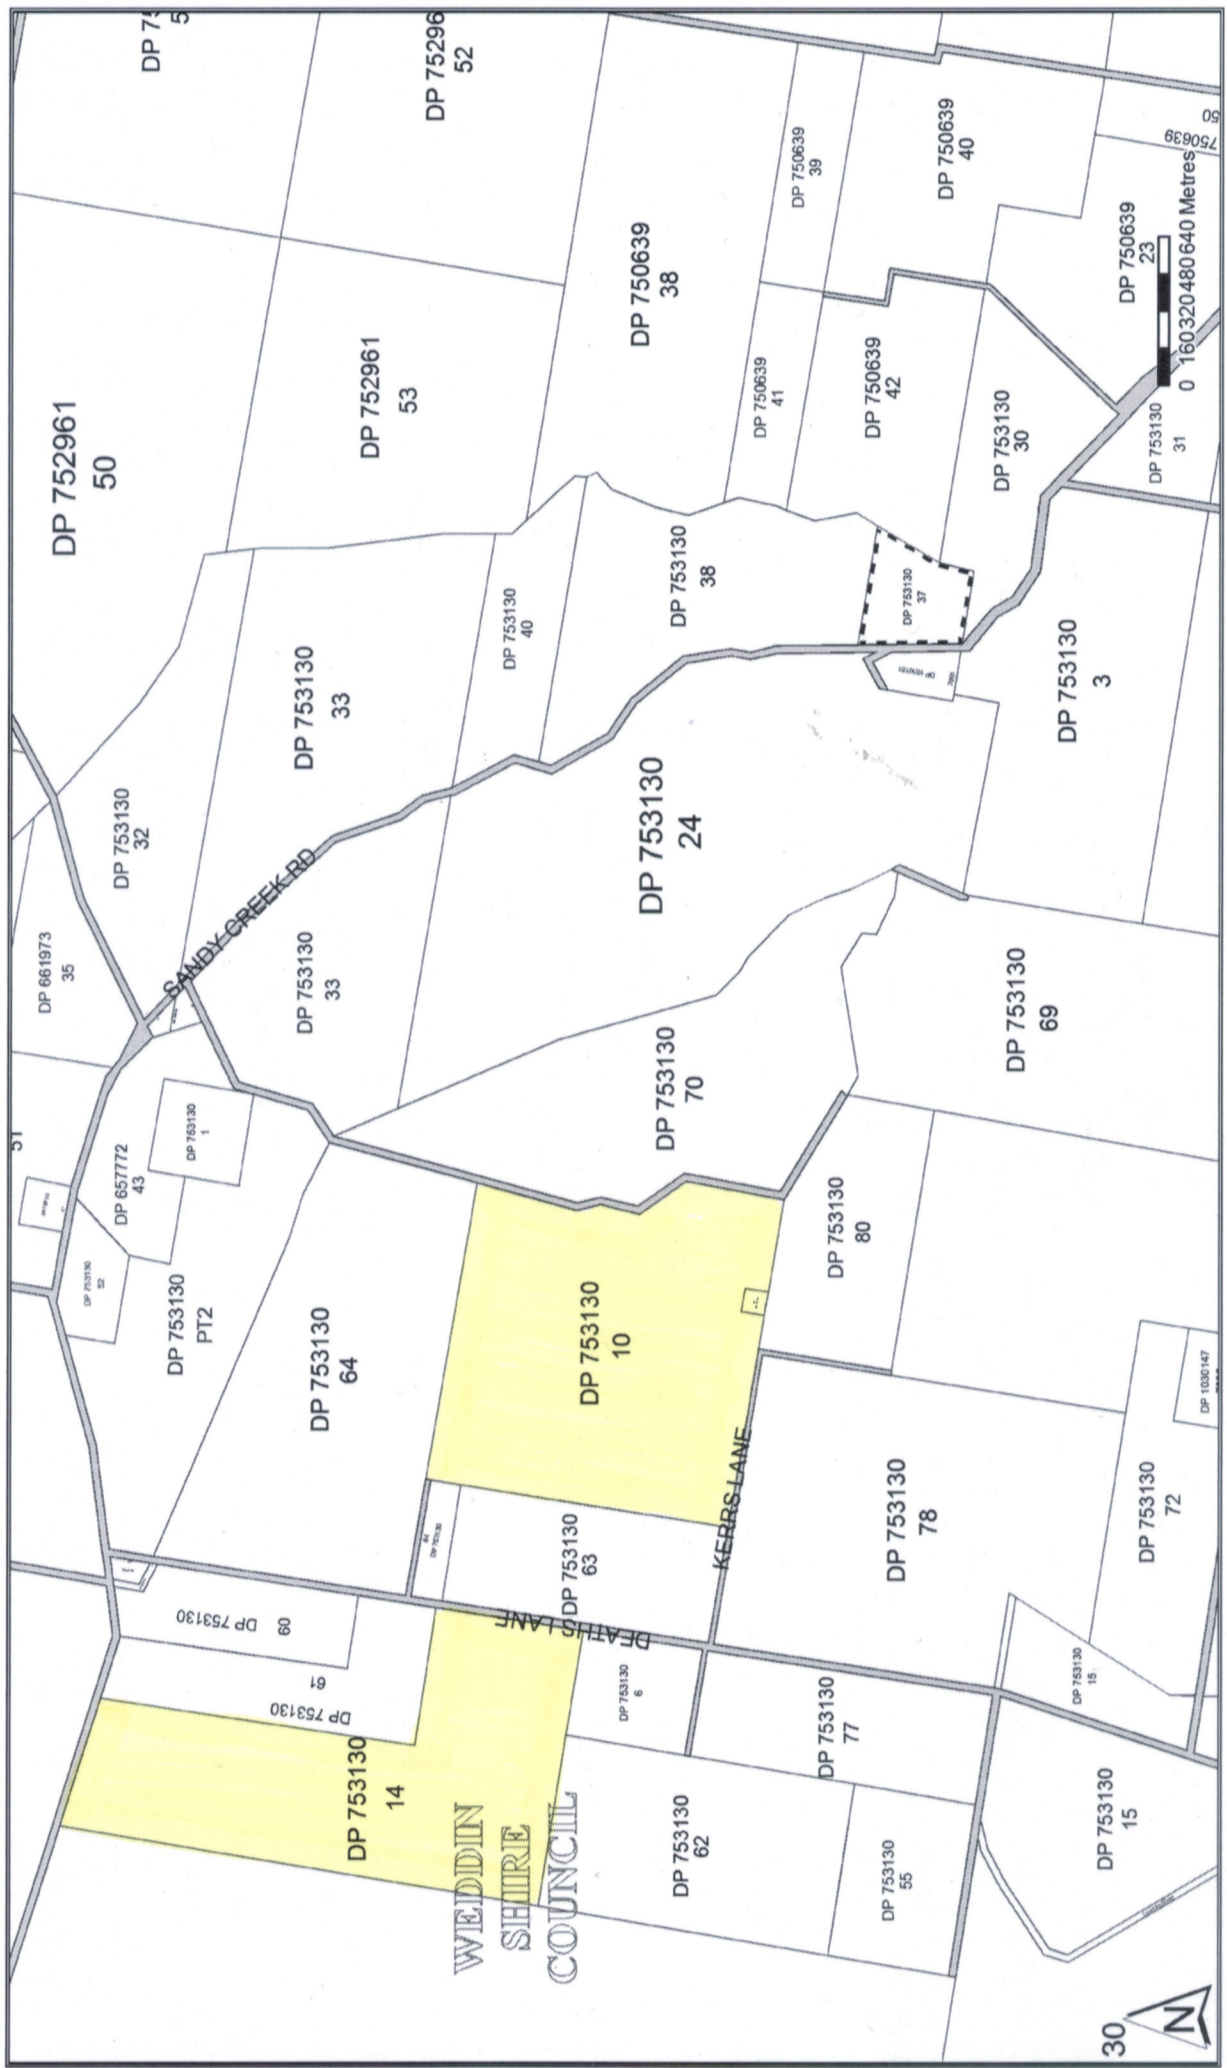

Cadastral Records Enquiry Report : Lot 70 DP 753130

Locality : PULLABOOKA
LGA : WEDDIN

Parish : WHEOGA
County : GIPPS

Ref : NOUSER

This information is provided as a searching aid only. Whilst every endeavour is made to ensure that current map, plan and titling information is accurately reflected, the Registrar General cannot guarantee the information provided. For ALL ACTIVITY PRIOR TO SEPTEMBER 2002 you must refer to the RGs Charting and Reference Maps

Report Generated 9:34:55 PM, 25 November, 2020
Copyright © Crown in right of New South Wales, 2017