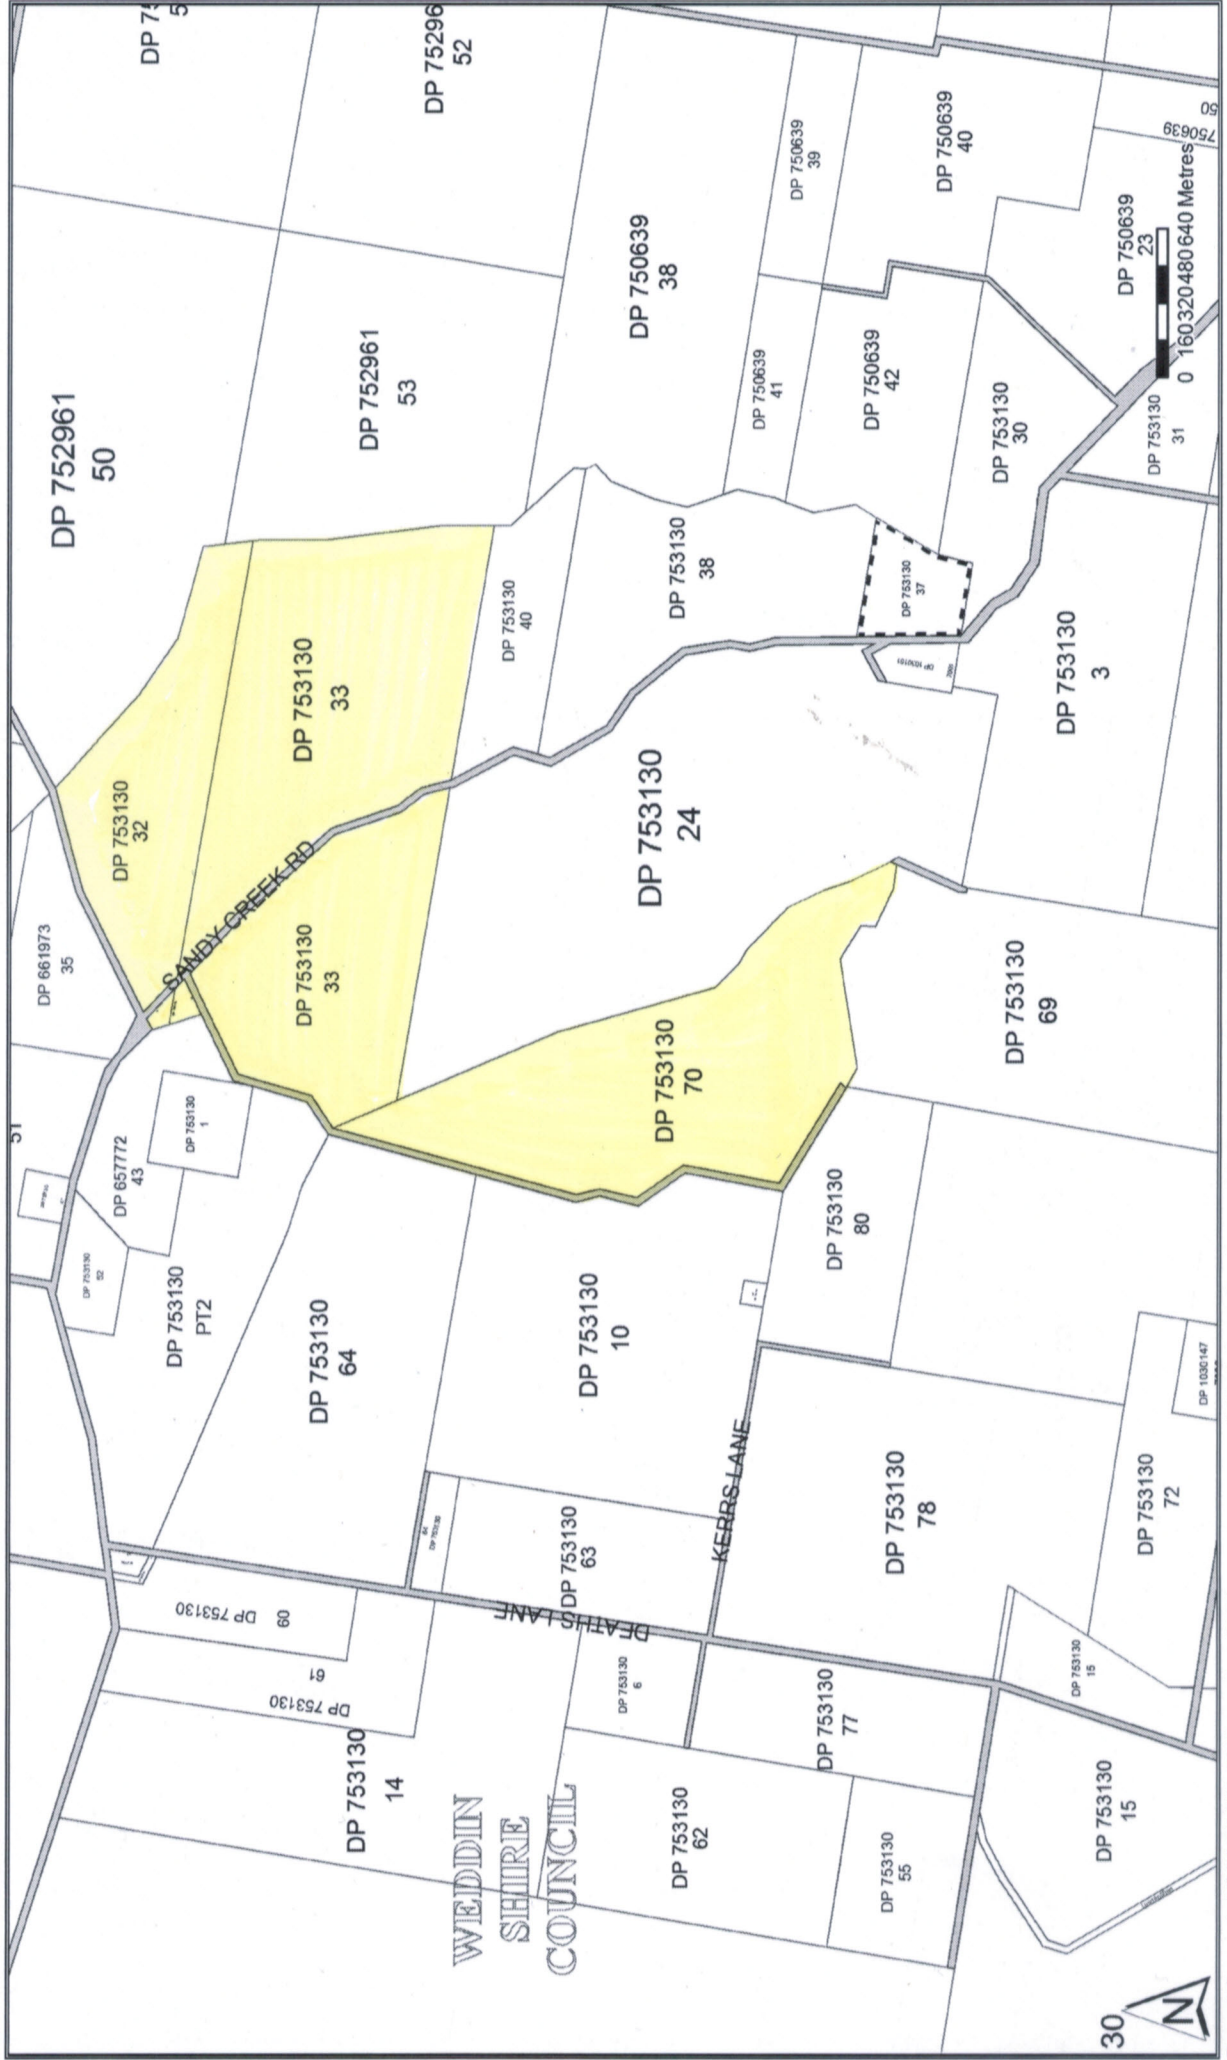

# Cadastral Records Enquiry Report : Lot 70 DP 753130

Ref : NOUSER

Locality : PULLABOOKA  
Parish : WHEOGA  
County : GIPPS  
LGA : WEDDIN

Report Generated 9:34:55 PM, 25 November, 2020  
 Copyright © Crown in right of New South Wales, 2017

This information is provided as a searching aid only. Whilst every endeavour is made to ensure that current map, plan and titling information is accurately reflected, the Registrar General cannot guarantee the information provided. For ALL ACTIVITY PRIOR TO SEPTEMBER 2002 you must refer to the RGs Charting and Reference Maps