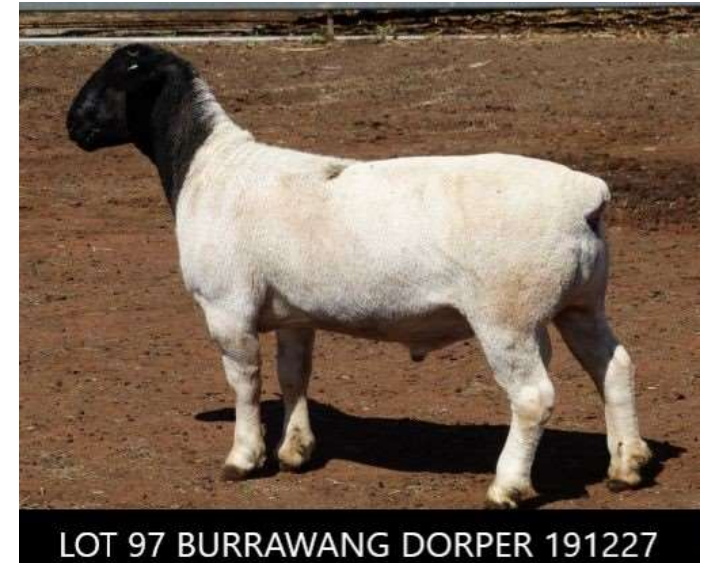

**LOT 97 BURRAWANG DORPER 191227**

<b>LOT 98</b>		<b>DORPER 191241</b>		<b>Type 5 Stud</b>	
<b>74 kg</b>	<b>Eye Muscle Shape 3</b>	<b>Natural conception; Single birth</b>		<b>11 mths</b>	
<b>Sire</b>	PGSire	BURRAWANG 153524 "BORIS"			
		<b>BURRAWANG 172416 "RUSSIAN"</b>			
<b>Dam</b>	PGDam	BURRAWANG 160880			
	MGSire	Amarula 113293			
		<b>Niemur 140217</b>			
	MGDam	Niemur 110358			
<b>Performance</b>	<b>Age</b>	<b>Wt (kg)</b>	<b>ADG (interval)</b>	<b>EMD (mm)</b>	<b>Fat (mm)</b>
Sept 21 2020	10 mths	70.5	0.36 kg	36	5
PW	8 mths	43.5	0.15 kg	28	2
Weaning	111 days	26	N/A	N/A	N/A
Another of RUSSIAN's 7 sons on offer, this Type 5 Stud ram has an impressive EMD for his age, along with good, healthy body fat.					