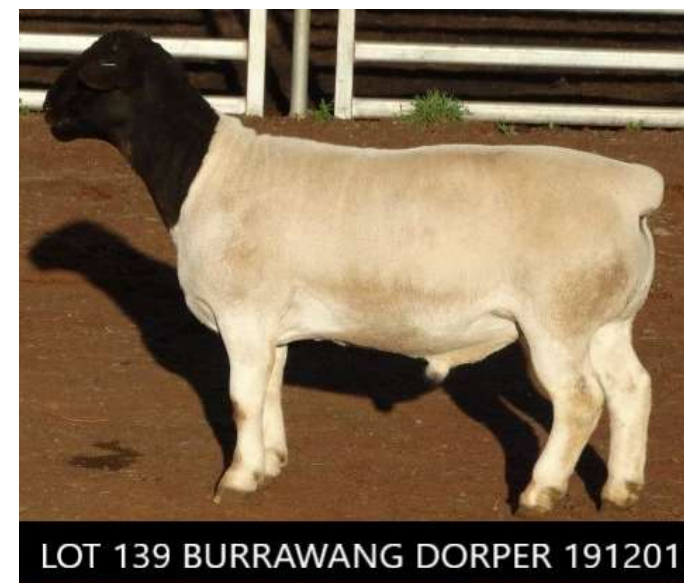

**LOT 138 BURRAWANG DORPER 191281**

<b>LOT 139 DORPER 191201</b>		<b>Too young</b>			
<b>72 kg</b>	<b>Eye Muscle Shape 3</b>	<b>Natural conception; Single birth</b>			<b>10 mths</b>
<b>Sire</b>	PGSire	BURRAWANG 160329 "DRUID"			
		<b>BURRAWANG 180347 "ASTRIX"</b>			
	PGDam	BURRAWANG 153558			
<b>Dam</b>	MGSire	BURRAWANG 153311 "TOOLBOX"			
		<b>BURRAWANG 171152</b>			
	MGDam	Why Not 120117			
<b>Performance</b>	<b>Age</b>	<b>Wt (kg)</b>	<b>ADG (interval)</b>	<b>EMD (mm)</b>	<b>Fat (mm)</b>
Sept 21 2020	9 mths	67.5	0.30 kg	36	5.5
EP	7 mths	45	0.15 kg	29	3
Weaning	86 days	27.5	N/A	N/A	N/A
Another of ASTRIX's 7 sons on offer; this ram was too young to officially type prior to the sale but shows lots of potential to grow into a very nice ram. He's wide with thick legs, good body fat and has an excellent topline.					