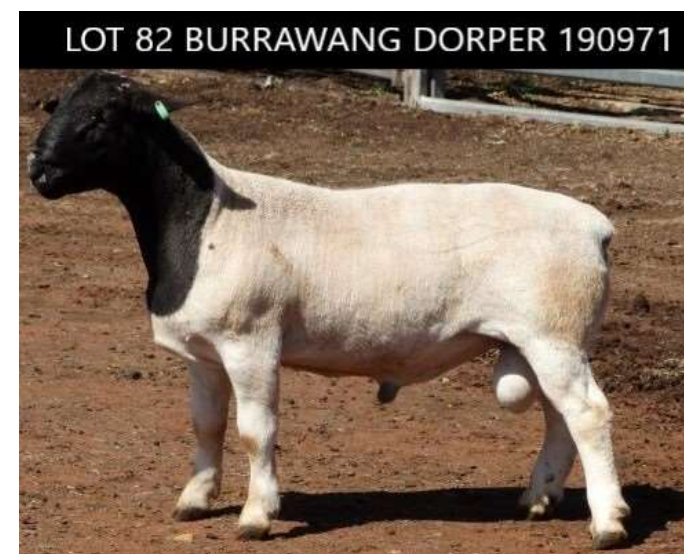

LOT 82		DORPER 190971		Type 4 Stud	
79 kg	Eye Muscle Shape 3	Natural conception; Twin birth		11 mths	
Sire	PGSire	BURRAWANG 153308 "BRUMBY" (Cronje/Mickey Phillips)			
		BURRAWANG 181700 "THOROUGHbred"			
Dam	PGDam	BURRAWANG 160181			
	MGSire	Kaya 130403 "GETAFIX" (Cronje/Cronje)			
		BURRAWANG 161489			
	MGDam	BURRAWANG 13557			
Performance	Age	Wt (kg)	ADG (interval)	EMD (mm)	Fat (mm)
Sept 21 2020	10 mths	74.5	0.32 kg	35	4
PW	8 mths	50	0.14 kg	28	2
Weaning	120 days	33	N/A	N/A	N/A
The combination of sires in this young ram's pedigree always works to create good offspring. He is one of 6 rams in the sale sired by THOROUGHbred. Born a twin, this young ram is very robust, with well developed testicles, long thick legs, a deep flank and very strong head.