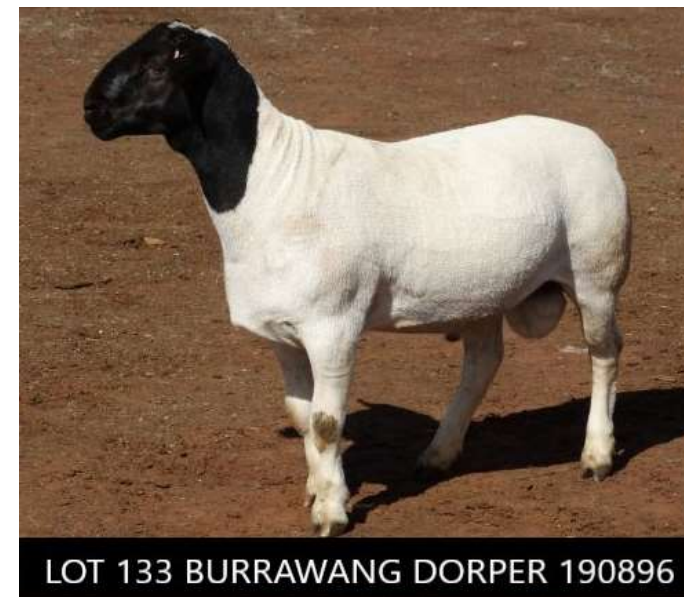

LOT 133 DORPER 190896		Type 4 Stud			
72.5 kg	Eye Muscle Shape 3	Natural conception; Single birth			11 mths
Sire	PGSire	BURRAWANG 170915 "6GUN"			
		BURRAWANG 181150 "PISTOL"			
Dam	PGDam	BURRAWANG 153449			
	MGSire	BURRAWANG 170915 "6GUN" (Cronje/Cronje)			
		BURRAWANG 181479			
	MGDam	Niemur 120046			
Performance	Age	Wt (kg)	ADG (interval)	EMD (mm)	Fat (mm)
Sept 21 2020	10 mths	68	0.33 kg	33	4.5
PW	8 mths	43	0.13 kg	25	2.5
Weaning	120 days	28	N/A	N/A	N/A
One of the first rams to be offered for sale out of one of BURRAWANG'S new sires, PISTOL (son of 6GUN). This young ram is a good example of 6GUN's bloodline with a long body and lots of meat. He'll really come into his own with just a little more age.					

LOT 133 BURRAWANG DORPER 190896

LOT 134 DORPER 191255		Type 3 Commercial			
72 kg	Eye Muscle Shape 3	Natural conception; Twin birth			11 mths
Sire	PGSire	BURRAWANG 160329 "DRUID"			
		BURRAWANG 180347 "ASTRIX"			
Dam	PGDam	BURRAWANG 153558			
	MGSire	BURRAWANG 13591			
		Niemur 160375			
	MGDam	Niemur 130345			
Performance	Age	Wt (kg)	ADG (interval)	EMD (mm)	Fat (mm)
Sept 21 2020	10 mths	68	0.33 kg	34	5.5
PW	8 mths	43	0.18 kg	25	2.5
Weaning	111 days	22	N/A	N/A	N/A
This ram was born a twin and is a very strong young animal who is growing quickly now. He has an exceptionally deep flank and is wide in the back with a long rump. He carries lots of meat.