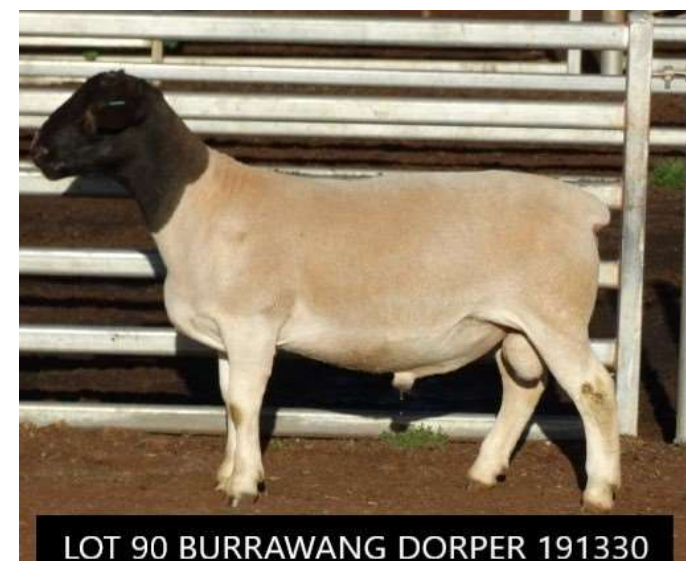

LOT 90 DORPER 191330		Too young to type			
76 kg	Eye Muscle Shape 3	Natural conception; Single birth		10 mths	
Sire	PGSire	BURRAWANG 153309 "DIGGER" (Cronje/Mickey Phillips)			
		BURRAWANG 170996 "GREATMATE"			
Dam	PGDam	BURRAWANG 160009			
	MGSire	BURRAWANG 153130 "MICHAEL JACKSON"			
		BURRAWANG 160181			
	MGDam	BURRAWANG 122023			
Performance	Age	Wt (kg)	ADG (interval)	EMD (mm)	Fat (mm)
Sept 21 2020	9 mths	72	0.36 kg	34	5
EP	7 mths	45	0.15 kg	28	2.5
Weaning	86 days	27.5	N/A	N/A	N/A
Though he was too young to officially type prior to the sale, this ram is very strong for his age and already showing his meat carrying capacity in the width of his back and the thickness of his legs.