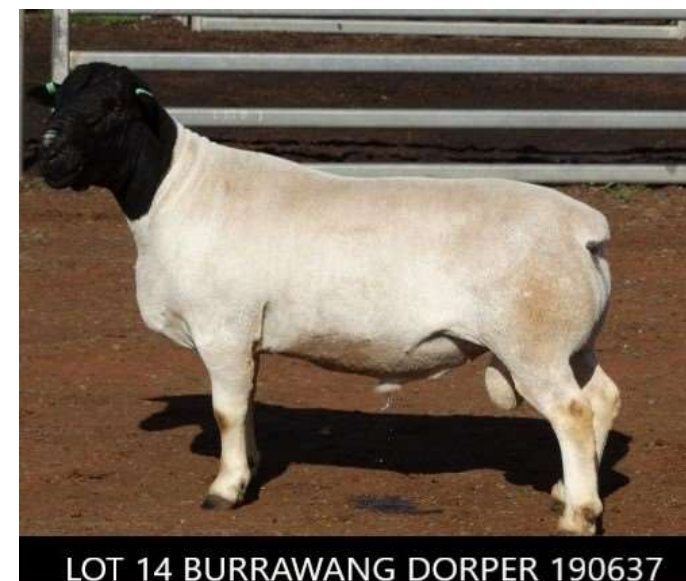

LOT 14		DORPER 190637		Type 4 Stud		
94 kg	Eye Muscle Shape 3	Natural conception; Twin birth			16 mths	
Sire	PGSire	BURRAWANG 102086 "OLD MATE" (Cronje/Cronje)				
		BURRAWANG 153308 "BRUMBY"				
Dam	PGDam	BURRAWANG 139184 (Mickey Phillips/Mickey Phillips)				
	MGSire	BURRAWANG 13591				
	MGDam	BURRAWANG 153431 BURRAWANG 130557				
Performance	Age	Wt (kg)	ADG (interval)	EMD (mm)	Fat (mm)	
Sept 21 2020	15 mths	90.5	0.25 kg	39	7	
Yearling	13 mths	71.5	0.15 kg	37	3	
EP	4 mths	34	0.07 kg	24	2	
Weaning	86 days	30.5	N/A	N/A	N/A	
This twin ram has lots of muscling and a very safe forequarter which is consistent with how BURRAWANG 13591's daughters have been breeding with our more recent sires.