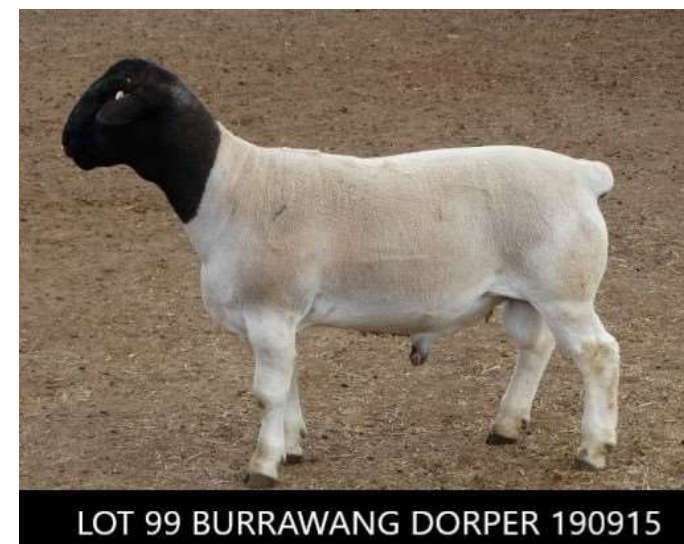

LOT 99		DORPER 190915		Type 5 Stud	
74 kg	Eye Muscle Shape 3	Natural conception; Single birth		11 mths	
Sire	PGSire	BURRAWANG 153308 "BRUMBY" (Cronje/Mickey Phillips)			
		BURRAWANG 181693 "STIRRUP"			
Dam	PGDam	BURRAWANG 160009			
	MGSire	BURRAWANG 153311 "TOOLBOX"			
		BURRAWANG 171207			
	MGDam	BURRAWANG 122028			
Performance	Age	Wt (kg)	ADG (interval)	EMD (mm)	Fat (mm)
Sept 21 2020	10 mths	70.5	0.32 kg	33	3
PW	8 mths	46.5	0.13 kg	28	2
Weaning	110 days	31	N/A	N/A	N/A
This young TYPE 5 Stud ram is one of 6 on offer in this sale sired by STIRRUP, a new BURRAWANG sire. This ram demonstrates the bloodline with a good head, very good topline, nice balance and lots of meat. His wean weight was in the top 20% of his drop.					

LOT 99 BURRAWANG DORPER 190915

LOT 100		DORPER 191172		Type 4 Stud	
73 kg	Eye Muscle Shape 2	Natural conception; Single birth		11 mths	
Sire	PGSire	BURRAWANG 153309 "DIGGER" (Cronje/Mickey Phillips)			
		BURRAWANG 170996 "GREATMATE"			
Dam	PGDam	BURRAWANG 160009			
	MGSire	Niemur 140069			
		Niemur Two 170336			
	MGDam	Niemur Two 160006			
Performance	Age	Wt (kg)	ADG (interval)	EMD (mm)	Fat (mm)
Sept 21 2020	10 mths	71	0.25 kg	30	5
PW	8 mths	52	0.16 kg	25	3
Weaning	116 days	32.5	N/A	N/A	N/A
A very impressive Type 4 Stud ram with a strong head who is deep in the barrel and flank, has a long rump, lots of meat and who moves very easily.