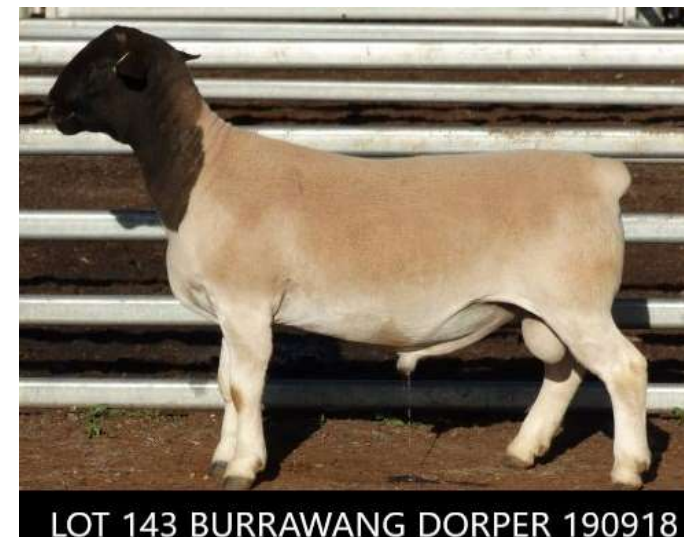

LOT 143 DORPER 190918		Too young to type			
70 kg	Eye Muscle Shape 3	Natural conception; Single birth		10 mths	
Sire	PGSire	BURRAWANG 153308 "BRUMBY" (Cronje/Mickey Phillips)			
		BURRAWANG 172409 "RODEO"			
	PGDam	BURRAWANG 161289			
Dam	MGSire	BURRAWANG 153524 "BORIS"			
		BURRAWANG 171637			
	MGDam	Kaya 120010			
Performance	Age	Wt (kg)	ADG (interval)	EMD (mm)	Fat (mm)
Sept 21 2020	9 mths	66	0.29 kg	38	4
EP	7 mths	44	0.14 kg	31	3
Weaning	86 days	27.5	N/A	N/A	N/A
Too young to officially type prior to the sale, this ram is one of 6 sons of 2020 National Champion Ram RODEO on offer, and a good example of RODEO's quality breeding. At just 9 1/2 months old, he scanned an impressive 38mm in EMD! Plus he has great head quality, body length, all over muscling, balance and good healthy body fat.