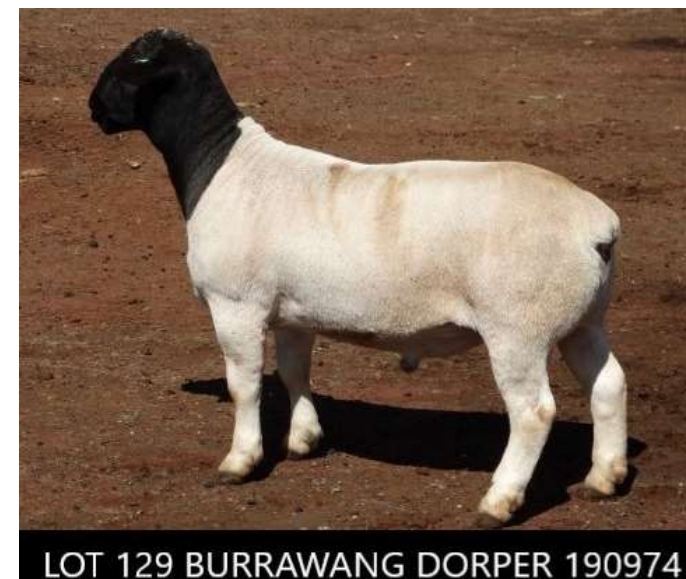

LOT 129 DORPER 190974		Type 4 Stud			
72.5 kg	Eye Muscle Shape 3	Natural conception; Single birth			11 mths
Sire	PGSire	BURRAWANG 153308 "BRUMBY" (Cronje/Mickey Phillips) BURRAWANG 181700 "THOROUGHbred"			
Dam	PGDam	BURRAWANG 160181			
	MGSire	BURRAWANG 160329 "DRUID"			
	MGDam	BURRAWANG 180791 Kaya 120704			
Performance	Age	Wt (kg)	ADG (interval)	EMD (mm)	Fat (mm)
Sept 21 2020	10 mths	68	0.32 kg	34	4
PW	8 mths	43.5	0.13 kg	26	2.5
Weaning	120 days	28.5	N/A	N/A	N/A
An impressive young Type 4 Stud ram with extremely good head quality, thick legs and lots of meat. He is a very robust animal who walks very smoothly.					

LOT 129 BURRAWANG DORPER 190974

LOT 130 DORPER 191216		Type 5 Stud			
73 kg	Eye Muscle Shape 2	Natural conception; Twin birth			11 mths
Sire	PGSire	BURRAWANG 153524 "BORIS" BURRAWANG 172416 "RUSSIAN"			
Dam	PGDam	BURRAWANG 160880			
	MGSire	BURRAWANG 153130 "MICHAEL JACKSON"			
	MGDam	BURRAWANG 160203 BURRAWANG 139184 (Mickey Phillips/Mickey Phillips)			
Performance	Age	Wt (kg)	ADG (interval)	EMD (mm)	Fat (mm)
Sept 21 2020	10 mths	68	0.34 kg	34	5
PW	8 mths	42.5	0.17 kg	27	3
Weaning	116 days	22.5	N/A	N/A	N/A
An excellent Type 5 Stud ram who was strongly considered as a potential new sire for BURRAWANG's stud breeding. He is the pick of the young rams on offer in this sale. He's perfectly balanced right throughout his body with all the length, width and depth you'd want. He has a very long rump and lots of meat yet he walks very easily with outstandingly sound feet.