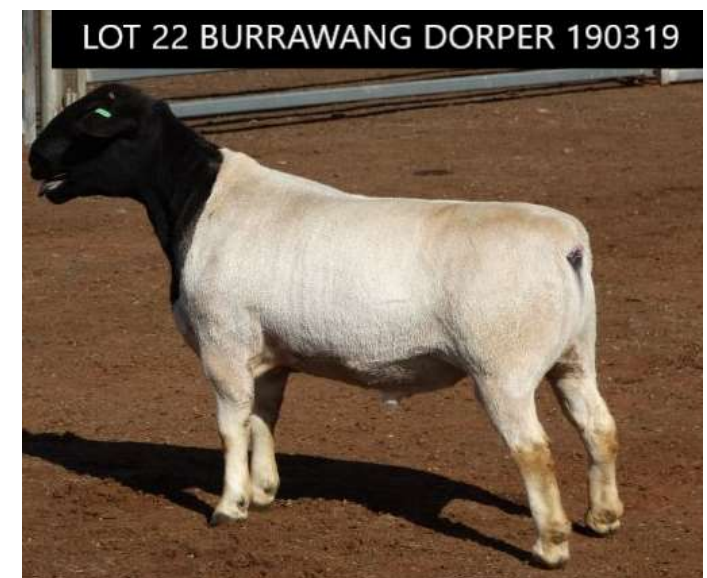

LOT 22		DORPER 190319			Type 4 Stud	
TBC kg	Eye Muscle Shape 3	Natural conception; Single birth			17 mths	
Sire	PGSire	Prieska 120037 "Bliksem" (Cronje/Kaya)				
		BURRAWANG 153118 "BLINKI"				
Dam	PGDam	BURRAWANG 122046				
	MGSire	U/K Dorper Sire				
		BURRAWANG 180344				
	MGDam	U/K Dorper Dam				
Performance	Age	Wt (kg)	ADG (interval)	EMD (mm)	Fat (mm)	
Sept 21 2020	16 mths	90	0.28 kg	37	11	
Hogget	14 mths	69	0.12 kg	31	7	
EP	5 mths	38.5	0.19 kg	27	3	
Weaning	64 days	19.5	N/A	N/A	N/A	
As with all of BLINKI's sons, this ram has a long body and very good topline. He is 1 of 6 BLINKI sons on offer.