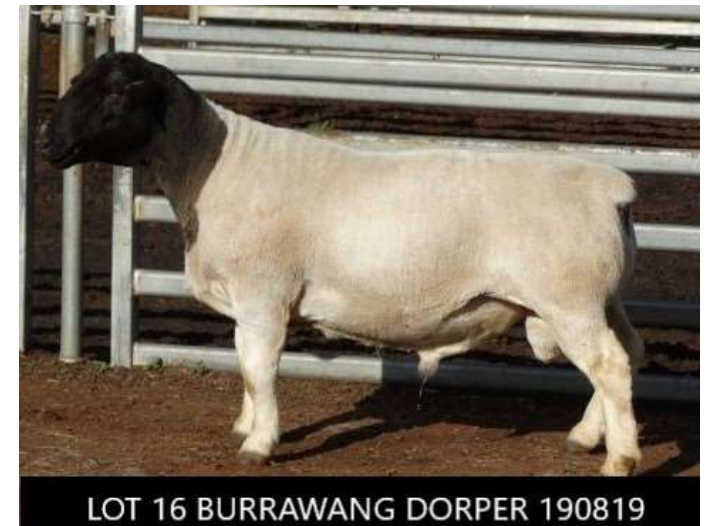

LOT 16 BURRAWANG DORPER 190819