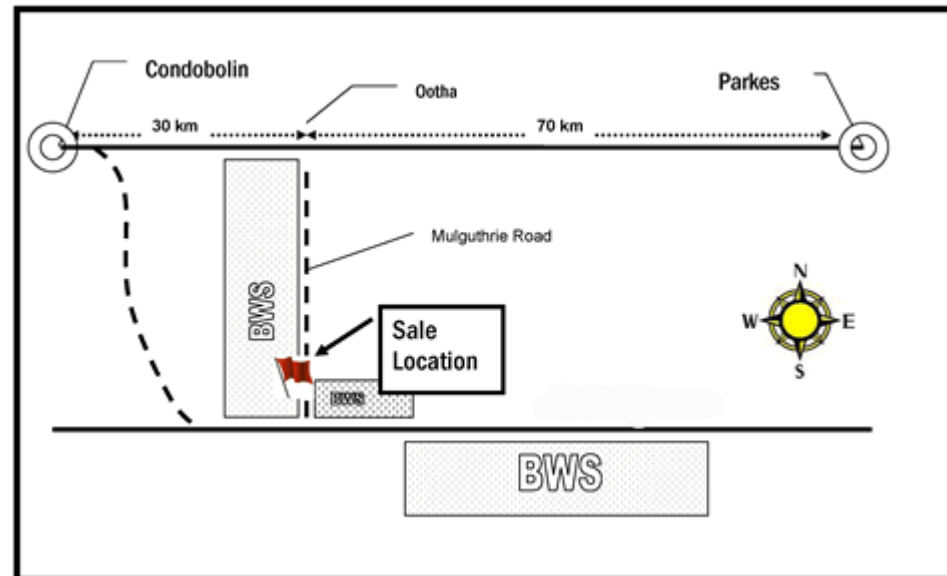

### Sale Location

Burrawang Dorper and White Dorper Stud is located on Burrawang West Station, in central NSW and the sale arena is at 314 Mulguthrie Rd Ootha NSW.