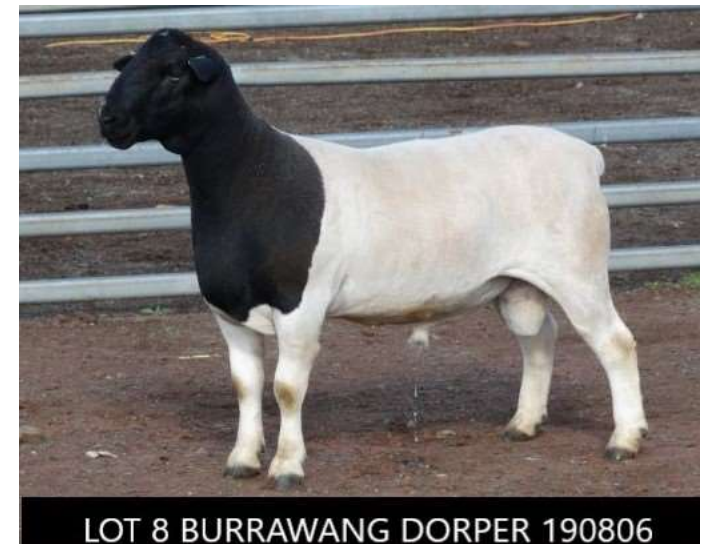

LOT 8 BURRAWANG DORPER 190806