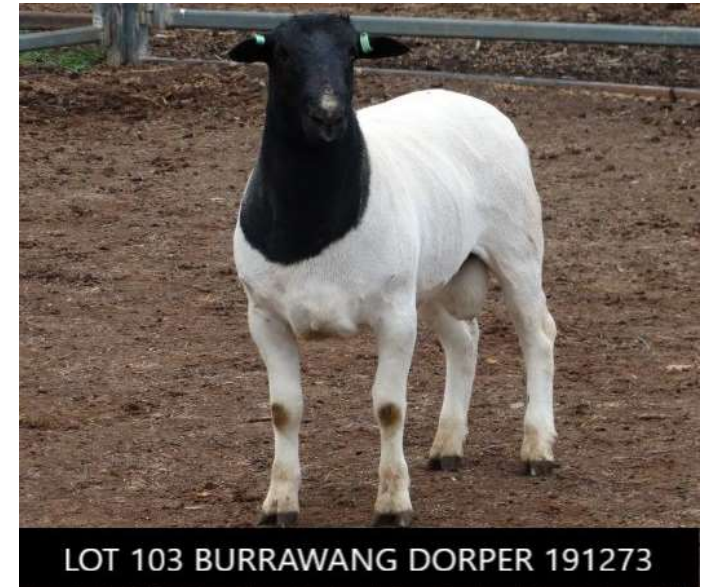

LOT 103 DORPER 191273		Type 3 Commercial			
74 kg	Eye Muscle Shape 3	Natural conception;			11 mths
Sire	PGSire	BURRAWANG 153309 "DIGGER" (Cronje/Mickey Phillips) BURRAWANG 170996 "GREATMATE"			
	PGDam	BURRAWANG 160009			
Dam	MGSire	U/K Dorper Sire			
	MGDam	U/K Dorper Dam			
		U/K Dorper Dam			
Performance	Age	Wt (kg)	ADG (interval)	EMD (mm)	Fat (mm)
Sept 21 2020	10 mths	70	0.30 kg	34	5.5
PW	8 mths	47.5	0.17 kg	26	3
Weaning	116 days	27	N/A	N/A	N/A
This ram has a strong head and is very long in the body. He's growing quickly now.