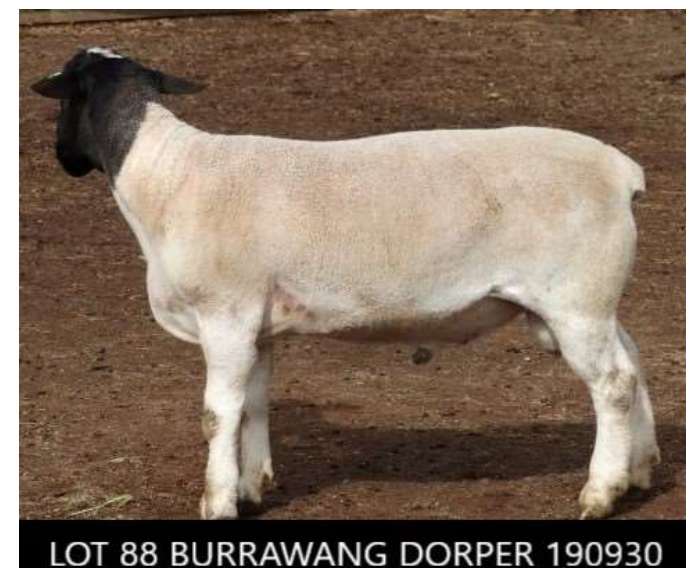

LOT 88 BURRAWANG DORPER 190930