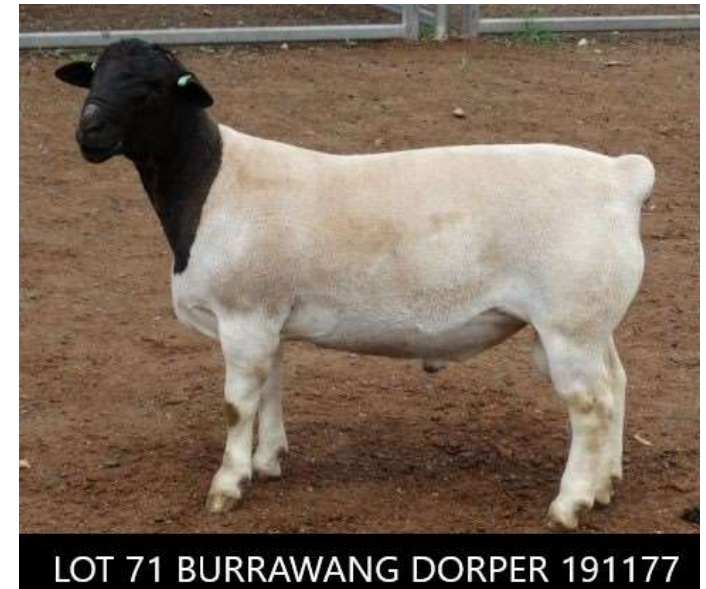

LOT 71 DORPER 191177		Type 5 Stud			
85 kg	Eye Muscle Shape 3	Natural conception;			11 mths
Sire	PGSire	BURRAWANG 153120 "BOLT"			
		BURRAWANG 180178 "SHIFTER"			
Dam	PGDam	BURRAWANG 141030			
	MGSire	U/K Dorper Sire			
		U/K Dorper Dam			
	MGDam	U/K Dorper Dam			
Performance	Age	Wt (kg)	ADG (interval)	EMD (mm)	Fat (mm)
Sept 21 2020	10 mths	81.5	0.37 kg	36	6.5
PW	8 mths	53.5	0.20 kg	28	4
Weaning	116 days	30	N/A	N/A	N/A
As well as being one of the fastest growing rams in his age group, this Type 5 Stud ram has also retained his outstanding structure with a very strong head, well developed loins and long rump. He moves easily and smoothly.					

LOT 71 BURRAWANG DORPER 191177

LOT 72 DORPER 191343		Type 5 Stud			
83 kg	Eye Muscle Shape 3	Natural conception; Twin birth			11 mths
Sire	PGSire	BURRAWANG 153308 "BRUMBY" (Cronje/Mickey Phillips)			
		BURRAWANG 172409 "RODEO"			
Dam	PGDam	BURRAWANG 161289			
	MGSire	BURRAWANG 102086 "OLD MATE" (Cronje/Cronje)			
		BURRAWANG 153556			
	MGDam	BURRAWANG 149039			
Performance	Age	Wt (kg)	ADG (interval)	EMD (mm)	Fat (mm)
Sept 21 2020	10 mths	78	0.41 kg	38	4.5
PW	8 mths	47	0.21 kg	28	2
Weaning	116 days	22	N/A	N/A	N/A
Another impressive young Type 5 Stud ram sired by the 2020 National Champion Ram RODEO and one of the 6 RODEO sons on offer. This ram is a twin and has very good muscling at 38mm EMD. He is a good example of linebreeding with RODEO: a high quality head, beautiful body, lots of meat, good body fat, great balance and strong, sound feet.