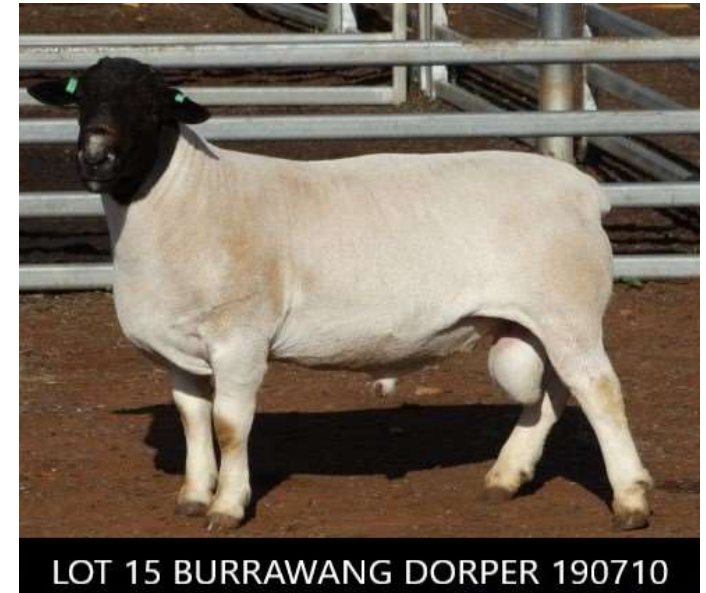

LOT 15		DORPER 190710		Type 4 Stud	
TBC kg	Eye Muscle Shape 3	Natural conception; Twin birth		16 mths	
Sire	PGSire	BURRAWANG 153309 "DIGGER" (Cronje/Mickey Phillips)			
		BURRAWANG 170996 "GREATMATE"			
Dam	PGDam	BURRAWANG 160009			
	MGSire	Kaya 100485 (Cronje/Cronje)			
		BURRAWANG 160256			
	MGDam	Dorper Stud Park 111939			
Performance	Age	Wt (kg)	ADG (interval)	EMD (mm)	Fat (mm)
Sept 21 2020	15 mths	91	0.29 kg	42	7
Yearling	13 mths	69	0.14 kg	37	5.5
EP	4 mths	32.5	0.14 kg	24	3
Weaning	86 days	25.5	N/A	N/A	N/A
A twin ram with lots of meat, he is one of 14 GREATMATE sons in this sale. This ram has a strong masculine head, very thick legs and lots of evenly-distributed, good body fat.					

LOT 15 BURRAWANG DORPER 190710

LOT 16		DORPER 190819		Type 4 Stud	
TBC kg	Eye Muscle Shape 3	Natural conception; Twin birth		16 mths	
Sire	PGSire	BURRAWANG 153309 "DIGGER" (Cronje/Mickey Phillips)			
		BURRAWANG 170996 "GREATMATE"			
Dam	PGDam	BURRAWANG 160009			
	MGSire	BURRAWANG 13591			
		BURRAWANG 160569			
	MGDam	BURRAWANG 139110			
Performance	Age	Wt (kg)	ADG (interval)	EMD (mm)	Fat (mm)
Sept 21 2020	15 mths	91	0.28 kg	40	6
Yearling	12 mths	69.5	0.14 kg	36	5
Weaning	119 days	33.5	N/A	N/A	N/A
This ram has a good topline, great meat qualities and good cover. Even as a twin, his wean weight was in the top 10% of his drop.