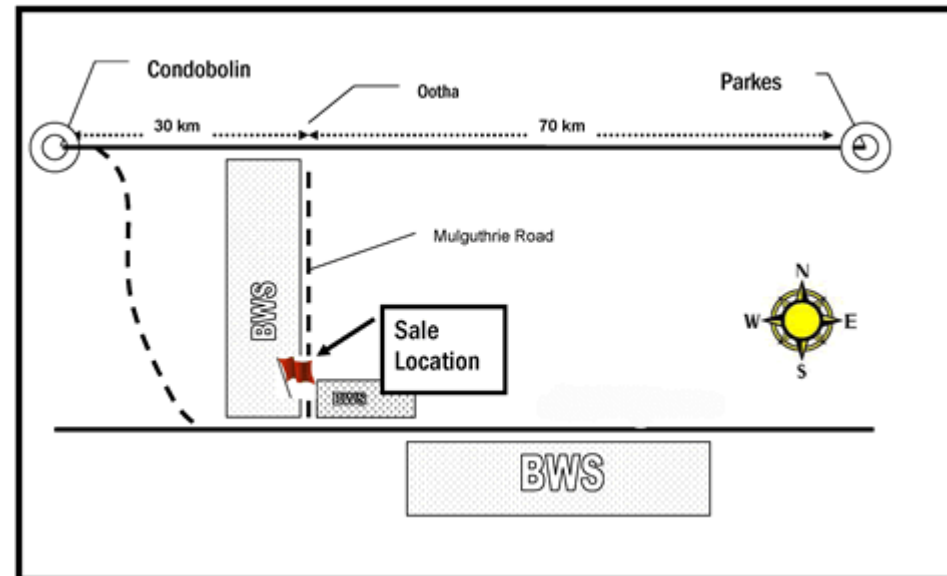

Sale Location

Burrawang Dorper and White Dorper Stud is located on Burrawang West Station, in central NSW and the sale arena is at 314 Mulguthrie Rd Ootha NSW.

Sale and Referring Agents

BR&C Agents will conduct the sale; contact Darren Old on 0459 980 591 for more information. A 5% commission is available to outside agents who refer buyers in writing at least 24 hours in advance of the sale. Notice can be made via email to dold@brcagents.com.au.