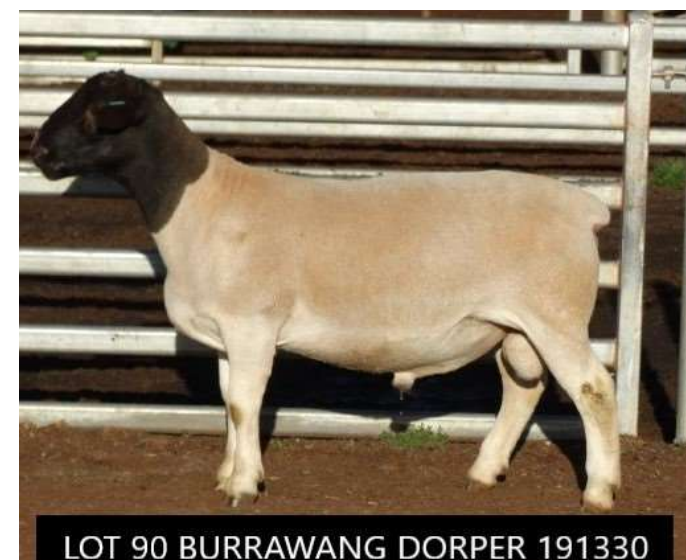

LOT 90 DORPER 191330		Too young to type			
76 kg	Eye Muscle Shape 3	Natural conception; Single birth		10 mths	
Sire	PGSire	BURRAWANG 153309 "DIGGER" (Cronje/Mickey Phillips)			
		BURRAWANG 170996 "GREATMATE"			
Dam	PGDam	BURRAWANG 160009			
	MGSire	BURRAWANG 153130 "MICHAEL JACKSON"			
		BURRAWANG 160181			
	MGDam	BURRAWANG 122023			
Performance	Age	Wt (kg)	ADG (interval)	EMD (mm)	Fat (mm)
Sept 21 2020	9 mths	72	0.36 kg	34	5
EP	7 mths	45	0.15 kg	28	2.5
Weaning	86 days	27.5	N/A	N/A	N/A
Though he was too young to officially type prior to the sale, this ram is very strong for his age and already showing his meat carrying capacity in the width of his back and the thickness of his legs.