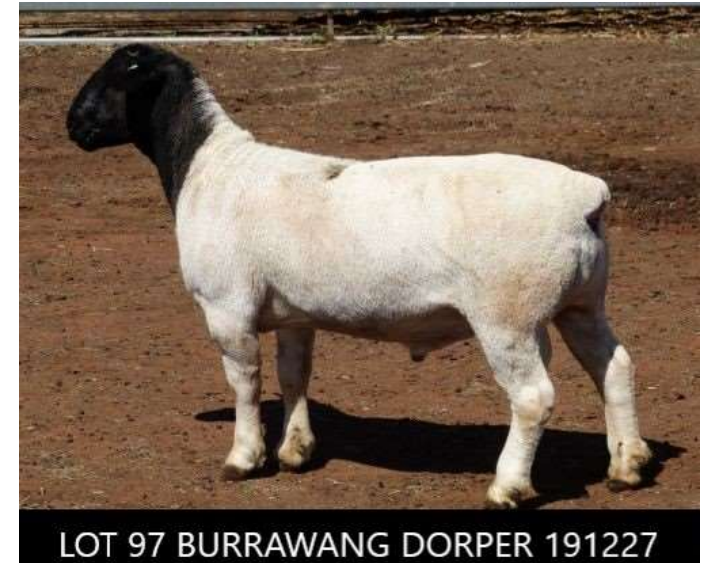

LOT 97		DORPER 191227		Type 4 Stud	
74 kg	Eye Muscle Shape 3	Natural conception; Single birth		11 mths	
Sire	PGSire	BURRAWANG 153120 "BOLT"			
		BURRAWANG 180178 "SHIFTER"			
Dam	PGDam	BURRAWANG 141030			
	MGSire	BURRAWANG 153308 "BRUMBY" (Cronje/Mickey Phillips)			
		BURRAWANG 170443			
	MGDam	BURRAWANG 141146			
Performance	Age	Wt (kg)	ADG (interval)	EMD (mm)	Fat (mm)
Sept 21 2020	10 mths	71	0.26 kg	36	7.5
PW	8 mths	51	0.15 kg	29	3.5
Weaning	116 days	33.5	N/A	N/A	N/A
This ram has a long body, deep flank and long rump and he's very wide in the back. His wean weight was in the top 10% of the drop.					

LOT 97 BURRAWANG DORPER 191227

LOT 98		DORPER 191241		Type 5 Stud	
74 kg	Eye Muscle Shape 3	Natural conception; Single birth		11 mths	
Sire	PGSire	BURRAWANG 153524 "BORIS"			
		BURRAWANG 172416 "RUSSIAN"			
Dam	PGDam	BURRAWANG 160880			
	MGSire	Amarula 113293			
		Niemur 140217			
	MGDam	Niemur 110358			
Performance	Age	Wt (kg)	ADG (interval)	EMD (mm)	Fat (mm)
Sept 21 2020	10 mths	70.5	0.36 kg	36	5
PW	8 mths	43.5	0.15 kg	28	2
Weaning	111 days	26	N/A	N/A	N/A
Another of RUSSIAN's 7 sons on offer, this Type 5 Stud ram has an impressive EMD for his age, along with good, healthy body fat.