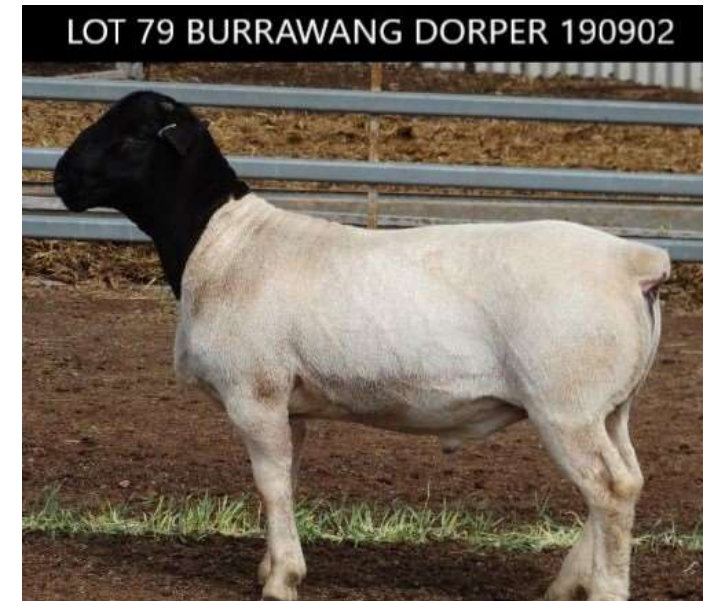

LOT 79		DORPER 190902		Type 3 Commercial	
79 kg	Eye Muscle Shape 3	Natural conception;		11 mths	
Sire	PGSire	U/K			
	PGDam	U/K Dorper Dam			
Dam	MGSire	U/K Dorper Sire			
	MGDam	U/K Dorper Dam			
Performance	Age	Wt (kg)	ADG (interval)	EMD (mm)	Fat (mm)
Sept 21 2020	10 mths	76	0.32 kg	38	7
PW	8 mths	51.5	0.16 kg	25	3
Weaning	111 days	33	N/A	N/A	N/A
A young ram who will become a very big ram at maturity. He's long in the body, with a remarkably long rump, and very wide in the backend. His wean weight was in the top 20% of his drop.