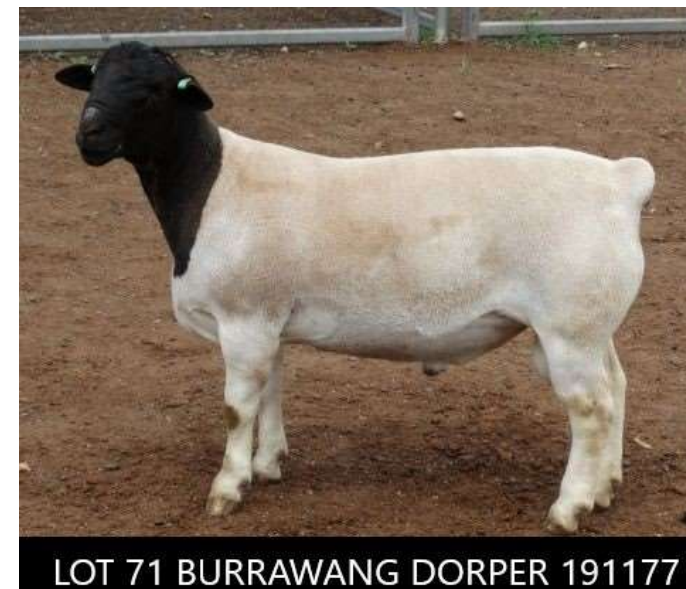

LOT 71 DORPER 191177		Type 5 Stud			
85 kg	Eye Muscle Shape 3	Natural conception;			11 mths
Sire	PGSire	BURRAWANG 153120 "BOLT"			
		BURRAWANG 180178 "SHIFTER"			
Dam	PGDam	BURRAWANG 141030			
	MGSire	U/K Dorper Sire			
		U/K Dorper Dam			
	MGDam	U/K Dorper Dam			
Performance	Age	Wt (kg)	ADG (interval)	EMD (mm)	Fat (mm)
Sept 21 2020	10 mths	81.5	0.37 kg	36	6.5
PW	8 mths	53.5	0.20 kg	28	4
Weaning	116 days	30	N/A	N/A	N/A
As well as being one of the fastest growing rams in his age group, this Type 5 Stud ram has also retained his outstanding structure with a very strong head, well developed loins and long rump. He moves easily and smoothly.					

LOT 71 BURRAWANG DORPER 191177

LOT 72 DORPER 191343		Type 5 Stud			
83 kg	Eye Muscle Shape 3	Natural conception; Twin birth			11 mths
Sire	PGSire	BURRAWANG 153308 "BRUMBY" (Cronje/Mickey Phillips)			
		BURRAWANG 172409 "RODEO"			
Dam	PGDam	BURRAWANG 161289			
	MGSire	BURRAWANG 102086 "OLD MATE" (Cronje/Cronje)			
		BURRAWANG 153556			
	MGDam	BURRAWANG 149039			
Performance	Age	Wt (kg)	ADG (interval)	EMD (mm)	Fat (mm)
Sept 21 2020	10 mths	78	0.41 kg	38	4.5
PW	8 mths	47	0.21 kg	28	2
Weaning	116 days	22	N/A	N/A	N/A
Another impressive young Type 5 Stud ram sired by the 2020 National Champion Ram RODEO and one of the 6 RODEO sons on offer. This ram is a twin and has very good muscling at 38mm EMD. He is a good example of linebreeding with RODEO: a high quality head, beautiful body, lots of meat, good body fat, great balance and strong, sound feet.