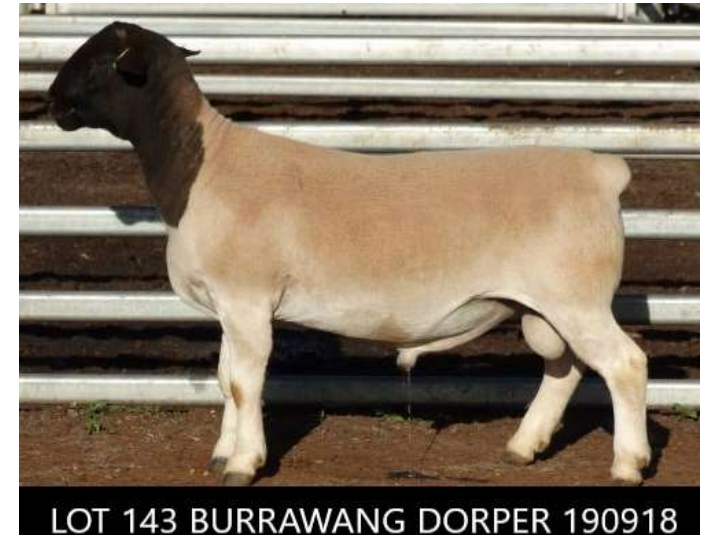

LOT 143 DORPER 190918		Too young to type			
70 kg	Eye Muscle Shape 3	Natural conception; Single birth		10 mths	
Sire	PGSire	BURRAWANG 153308 "BRUMBY" (Cronje/Mickey Phillips)			
		BURRAWANG 172409 "RODEO"			
	PGDam	BURRAWANG 161289			
Dam	MGSire	BURRAWANG 153524 "BORIS"			
		BURRAWANG 171637			
	MGDam	Kaya 120010			
Performance	Age	Wt (kg)	ADG (interval)	EMD (mm)	Fat (mm)
Sept 21 2020	9 mths	66	0.29 kg	38	4
EP	7 mths	44	0.14 kg	31	3
Weaning	86 days	27.5	N/A	N/A	N/A
Too young to officially type prior to the sale, this ram is one of 6 sons of 2020 National Champion Ram RODEO on offer, and a good example of RODEO's quality breeding. At just 9 1/2 months old, he scanned an impressive 38mm in EMD! Plus he has great head quality, body length, all over muscling, balance and good healthy body fat.					

LOT 143 BURRAWANG DORPER 190918

LOT 144 DORPER 191217		Too young to type			
70 kg	Eye Muscle Shape 3	Natural conception; Triplet birth		10 mths	
Sire	PGSire	BURRAWANG 153308 "BRUMBY" (Cronje/Mickey Phillips)			
		BURRAWANG 181693 "STIRRUP"			
	PGDam	BURRAWANG 160009			
Dam	MGSire	Olsen Park 120039			
		Niemur 150402			
	MGDam	Niemur 130252			
Performance	Age	Wt (kg)	ADG (interval)	EMD (mm)	Fat (mm)
Sept 21 2020	9 mths	66	0.36 kg	35	4
EP	7 mths	38.5	0.15 kg	22	2
Weaning	86 days	21	N/A	N/A	N/A
He's one of two triplets on offer and was too young to officially type prior to the sale but he has lots of potential, is nice and wide with a very good topline. He's a good quality ram.