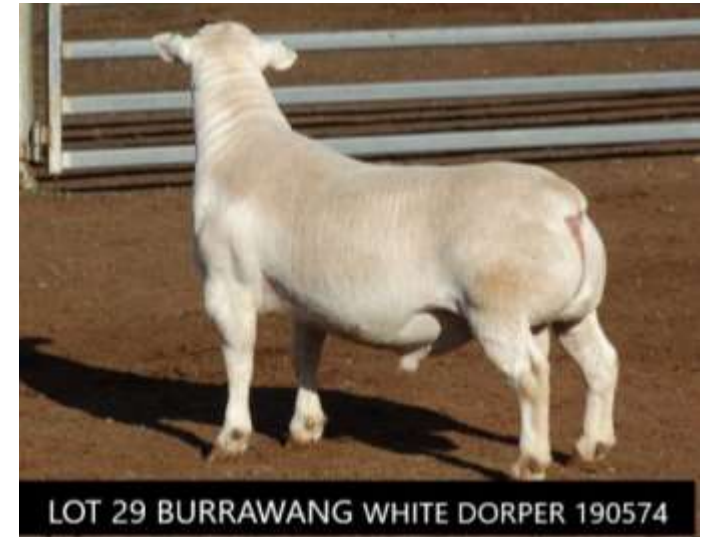

LOT 29		WHITE DORPER 190574			Type 4 Stud	
89 kg	Eye Muscle Shape 3	Natural conception; Single birth			16 mths	
Sire	PGSire	BURRAWANG 151256 "ALAN"				
		BURRAWANG 171467 "FATTY"				
Dam	PGDam	BURRAWANG 120190				
	MGSire	BURRAWANG 151013				
		BURRAWANG 161647				
	MGDam	BURRAWANG 140076				
Performance	Age	Wt (kg)	ADG (interval)	EMD (mm)	Fat (mm)	
Sept 21 2020	15 mths	86.5	0.21 kg	42	6.5	
Yearling	12 mths	70.5	0.10 kg	38	3.5	
Weaning	119 days	43.5	N/A	N/A	N/A	
True to his bloodline, like his sire FATTY, this ram is a very wet animal with a tremendous hindquarter, a very long rump, good forearm and shoulder muscling. His wean weight was in the top 10% of the drop.						

LOT 29 BURRAWANG WHITE DORPER 190574

LOT 30		DORPER 190783			Type 4 Stud	
88 kg	Eye Muscle Shape 3	Natural conception; Single birth			16 mths	
Sire	PGSire	BURRAWANG 153309 "DIGGER" (Cronje/Mickey Phillips)				
		BURRAWANG 170996 "GREATMATE"				
Dam	PGDam	BURRAWANG 160009				
	MGSire	D411 150069				
		BURRAWANG 170826				
	MGDam	BURRAWANG 112018				
Performance	Age	Wt (kg)	ADG (interval)	EMD (mm)	Fat (mm)	
Sept 21 2020	15 mths	85.5	0.20 kg	40	6	
Yearling	12 mths	70.5	0.13 kg	35	5	
Weaning	119 days	36.5	N/A	N/A	N/A	
This ram has a long body and good outer twist with a very strong head. He's one of the 14 rams in this sale sired by GREATMATE.