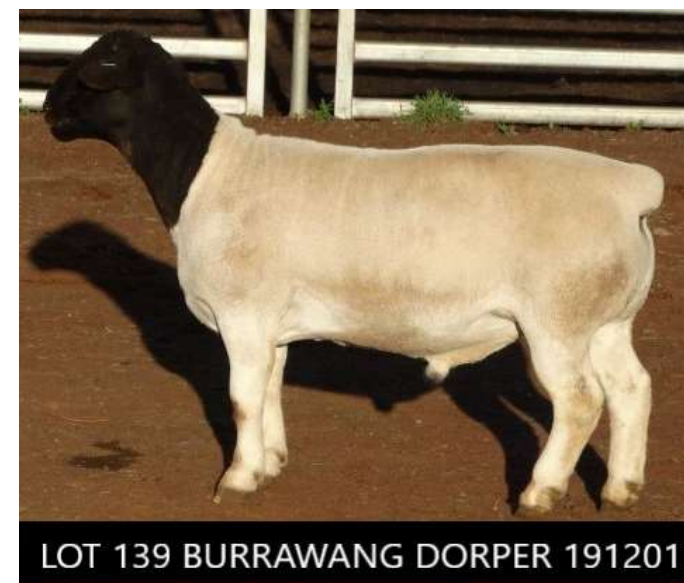

LOT 138 BURRAWANG DORPER 191281

LOT 139 DORPER 191201		Too young			
72 kg	Eye Muscle Shape 3	Natural conception; Single birth			10 mths
Sire	PGSire	BURRAWANG 160329 "DRUID"			
		BURRAWANG 180347 "ASTRIX"			
Dam	PGDam	BURRAWANG 153558			
	MGSire	BURRAWANG 153311 "TOOLBOX"			
		BURRAWANG 171152			
	MGDam	Why Not 120117			
Performance	Age	Wt (kg)	ADG (interval)	EMD (mm)	Fat (mm)
Sept 21 2020	9 mths	67.5	0.30 kg	36	5.5
EP	7 mths	45	0.15 kg	29	3
Weaning	86 days	27.5	N/A	N/A	N/A
<p>Another of ASTRIX's 7 sons on offer; this ram was too young to officially type prior to the sale but shows lots of potential to grow into a very nice ram. He's wide with thick legs, good body fat and has an excellent topline.</p>					