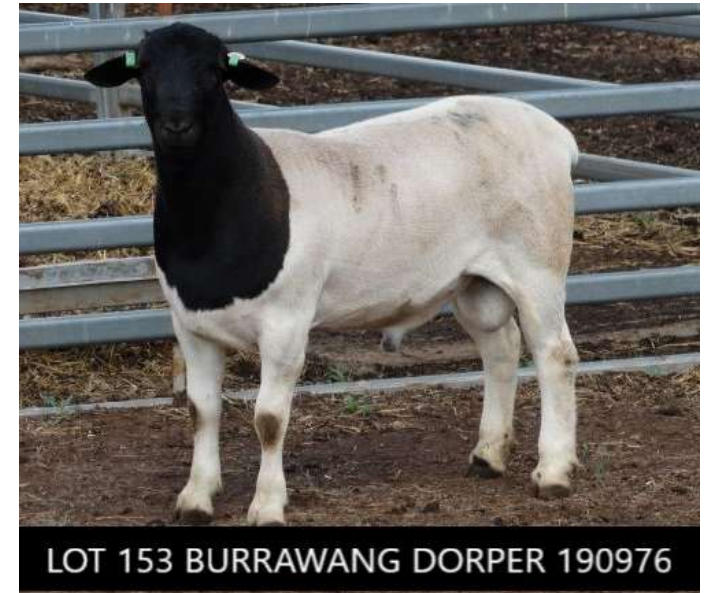

LOT 153 DORPER 190976		Type 3 Commercial			
68 kg	Eye Muscle Shape 2	Natural conception; Twin birth			11 mths
Sire	PGSire	BURRAWANG 153359 "YOUNG MATE" (Cronje/Mickey Phillips) BURRAWANG 180250 "GOOD MATE"			
Dam	PGDam	BURRAWANG 141172			
	MGSire	BURRAWANG 153524 "BORIS"			
	MGDam	BURRAWANG 172225 BURRAWANG 153320			
Performance	Age	Wt (kg)	ADG (interval)	EMD (mm)	Fat (mm)
Sept 21 2020	10 mths	63.5	0.30 kg	29	4
PW	8 mths	41	0.13 kg	25	3
Weaning	120 days	25	N/A	N/A	N/A
This young twin ram is perfectly built for the dry country. He has a long body, deep flank and good, healty body fat.					

LOT 153 BURRAWANG DORPER 190976

LOT 154 DORPER 191311		Type 4 Stud			
64 kg	Eye Muscle Shape 3	Natural conception; Single birth			11 mths
Sire	PGSire	BURRAWANG 153308 "BRUMBY" (Cronje/Mickey Phillips) BURRAWANG 181693 "STIRRUP"			
Dam	PGDam	BURRAWANG 160009			
	MGSire	BURRAWANG 153118 "BLINKI"			
	MGDam	BURRAWANG 171927 BURRAWANG 112019			
Performance	Age	Wt (kg)	ADG (interval)	EMD (mm)	Fat (mm)
Sept 21 2020	10 mths	61.5	0.22 kg	32	6
PW	8 mths	45	0.11 kg	29	3
Weaning	116 days	31.5	N/A	N/A	N/A
This is a good Stud Type 4 ram with good muscling and overall balance. His wean weight and PW EMD were in the top 20% of his drop.