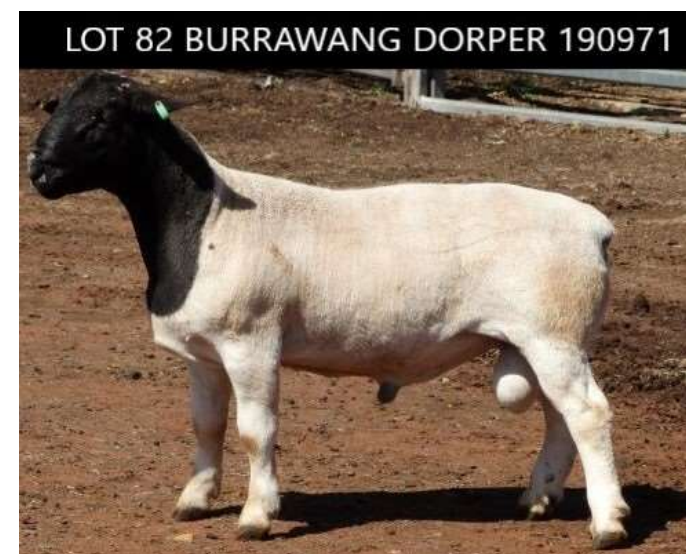

LOT 82		DORPER 190971		Type 4 Stud	
79 kg	Eye Muscle Shape 3	Natural conception; Twin birth		11 mths	
Sire	PGSire	BURRAWANG 153308 "BRUMBY" (Cronje/Mickey Phillips)			
		BURRAWANG 181700 "THOROUGHbred"			
Dam	PGDam	BURRAWANG 160181			
	MGSire	Kaya 130403 "GETAFIX" (Cronje/Cronje)			
		BURRAWANG 161489			
	MGDam	BURRAWANG 13557			
Performance	Age	Wt (kg)	ADG (interval)	EMD (mm)	Fat (mm)
Sept 21 2020	10 mths	74.5	0.32 kg	35	4
PW	8 mths	50	0.14 kg	28	2
Weaning	120 days	33	N/A	N/A	N/A
The combination of sires in this young ram's pedigree always works to create good offspring. He is one of 6 rams in the sale sired by THOROUGHbred. Born a twin, this young ram is very robust, with well developed testicles, long thick legs, a deep flank and very strong head.