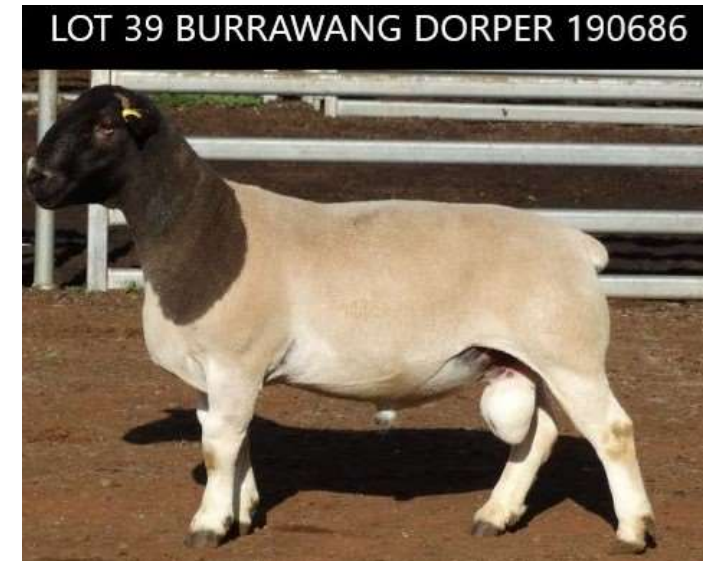

LOT 39		DORPER 190686		Type 4 Stud	
82 kg	Eye Muscle Shape 3	Natural conception; Single birth		16 mths	
Sire	PGSire	Kaya 130403 "GETAFIX" (Cronje/Cronje)			
		BURRAWANG 160329 "DRUID"			
Dam	PGDam	BURRAWANG 112019			
	MGSire	D411 150069			
		BURRAWANG 170494			
	MGDam	BURRAWANG 122015			
Performance	Age	Wt (kg)	ADG (interval)	EMD (mm)	Fat (mm)
Sept 21 2020	15 mths	80	0.15 kg	40	5
Weaning	119 days	28.5	N/A	N/A	N/A
One of 9 DRUID sons in this sale, this ram has a very strong head and nice, long body.