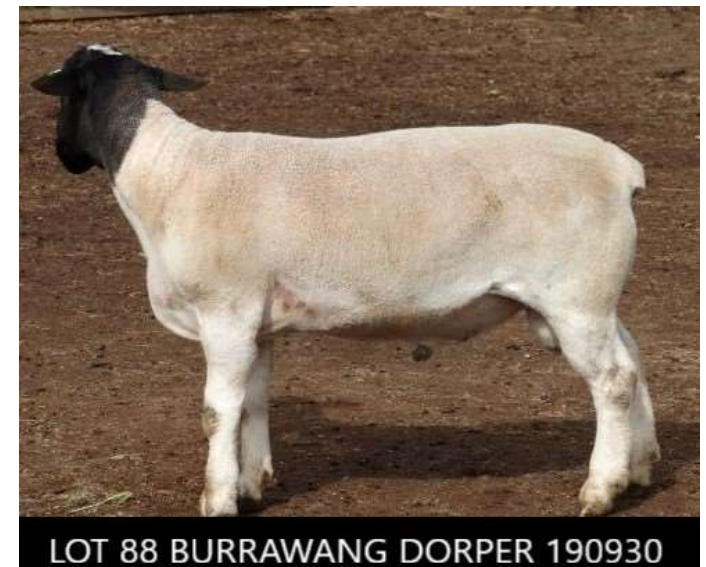

LOT 88 BURRAWANG DORPER 190930