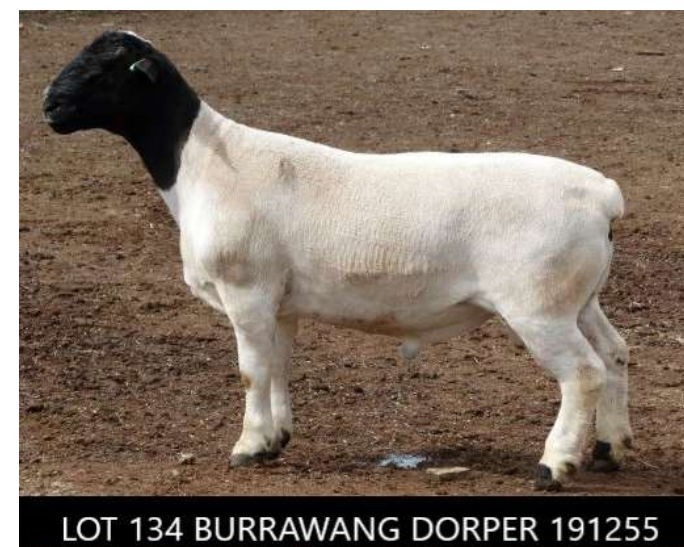

LOT 134 BURRAWANG DORPER 191255