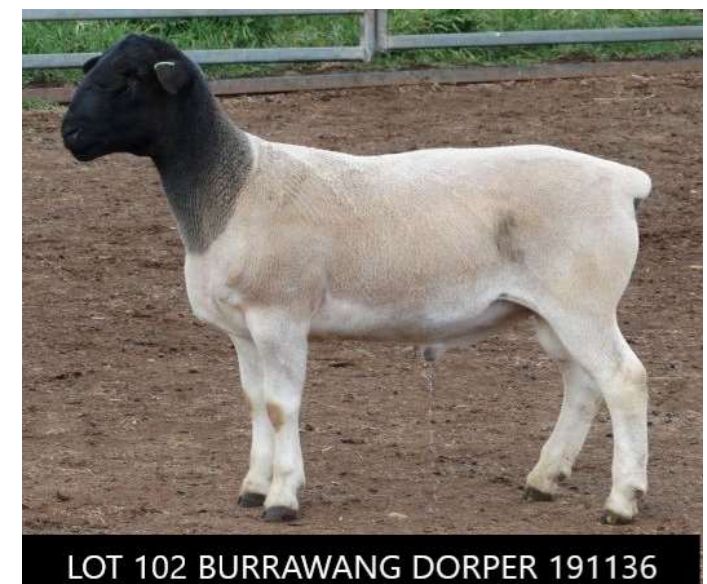

LOT 102		DORPER 191136		Type 3 Commercial		
74 kg	Eye Muscle Shape 2	Natural conception; Single birth		11 mths		
Sire	PGSire	BURRAWANG 153309 "DIGGER" (Cronje/Mickey Phillips)				
		BURRAWANG 170996 "GREATMATE"				
Dam	PGDam	BURRAWANG 160009				
	MGSire	Kaya 130403 "GETAFIX" (Cronje/Cronje)				
		BURRAWANG 160350				
	MGDam	Kaya 080954				
Performance	Age	Wt (kg)	ADG (interval)	EMD (mm)	Fat (mm)	
Sept 21 2020	10 mths	70	0.32 kg	31	4	
PW	8 mths	46	0.09 kg	26	2	
Weaning	111 days	35	N/A	N/A	N/A	
A young animal ram, with a good head, who's going to become a very big ram; he's extremely long in the body with a strong bone structure to carry lots of meat.