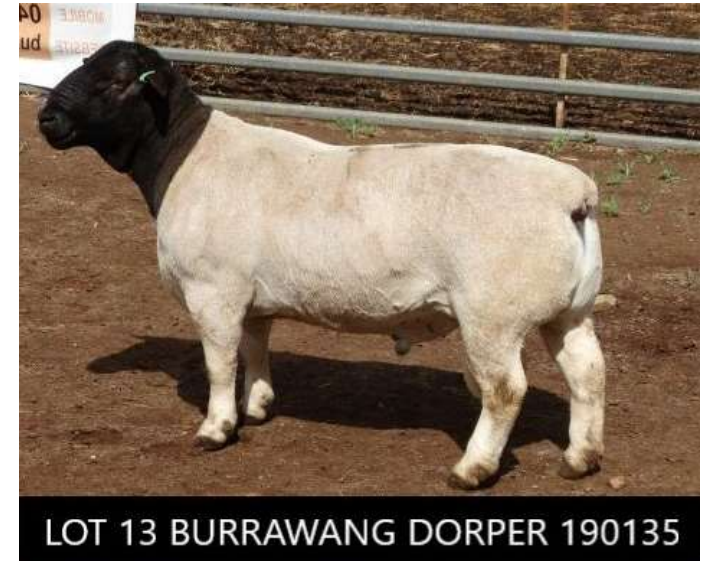

LOT 13		DORPER 190135		Type 3 Commercial		
94 kg	Eye Muscle Shape 3	Natural conception; Twin birth			17 mths	
Sire	PGSire	Kaya 130403 "GETAFIX" (Cronje/Cronje)				
		BURRAWANG 160329 "DRUID"				
Dam	PGDam	BURRAWANG 112019				
	MGSire	BURRAWANG 13591				
	MGDam	BURRAWANG 153480 Dorper Stud Park 130099				
Performance	Age	Wt (kg)	ADG (interval)	EMD (mm)	Fat (mm)	
Sept 21 2020	16 mths	91.5	0.22 kg	37	9	
Hogget	14 mths	75	0.13 kg	33	6	
Weaning	65 days	27	N/A	N/A	N/A	
A twin out of DRUID, this is a very masculine animal with a strong head and bone structure. He carries a lot of meat and has good body fat.