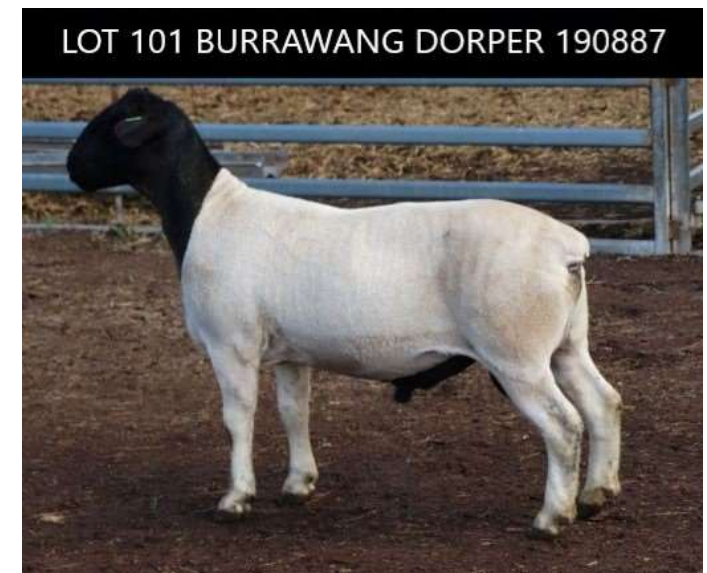

LOT 101		DORPER 190887		Type 3 Commercial		
75 kg	Eye Muscle Shape 3	Natural conception; Single birth		11 mths		
Sire	PGSire	BURRAWANG 160329 "DRUID"				
		BURRAWANG 180774 "GENERAL"				
Dam	PGDam	BURRAWANG 153571				
	MGSire	BURRAWANG 153118 "BLINKI"				
		BURRAWANG 171784				
	MGDam	BURRAWANG 102028 (Cronje/Cronje)				
Performance	Age	Wt (kg)	ADG (interval)	EMD (mm)	Fat (mm)	
Sept 21 2020	10 mths	70.5	0.30 kg	30	4	
PW	8 mths	47.5	0.13 kg	24	2.5	
Weaning	120 days	31.5	N/A	N/A	N/A	
This ram has a nice head, good topline, deep flank and long rump.