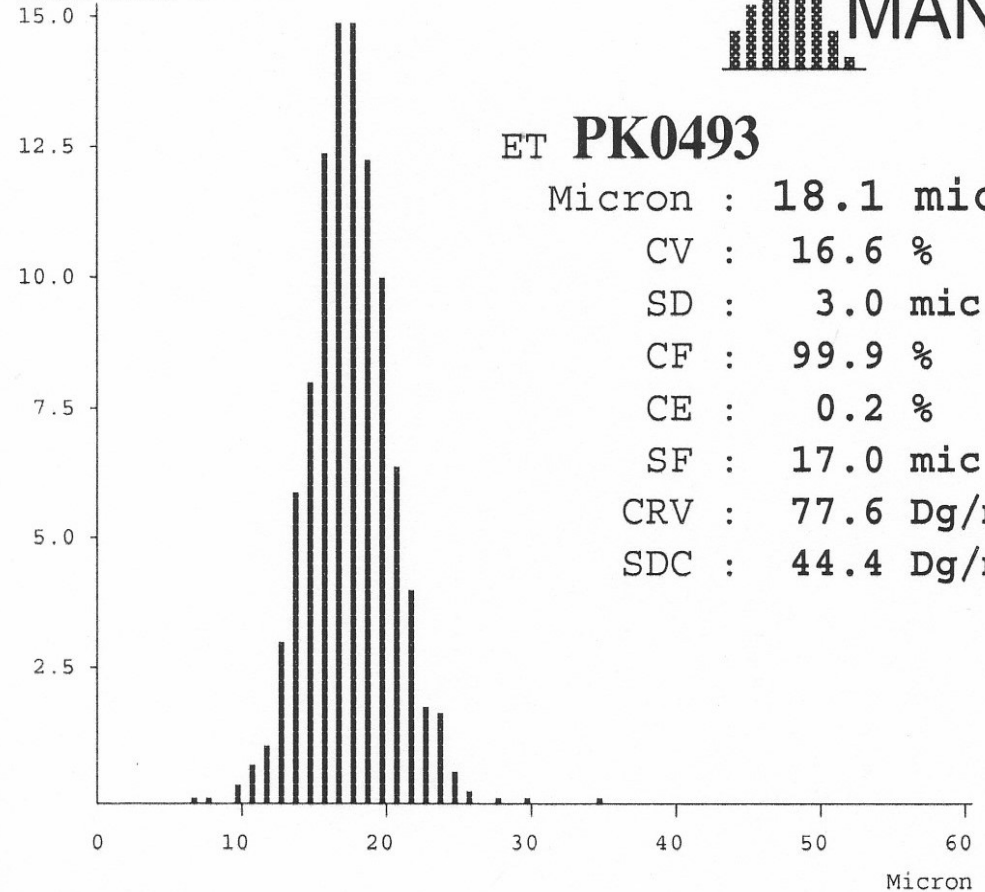

JW & LC Huf

Fibre Count %

Lot 51

92.5 kgs bodyweight