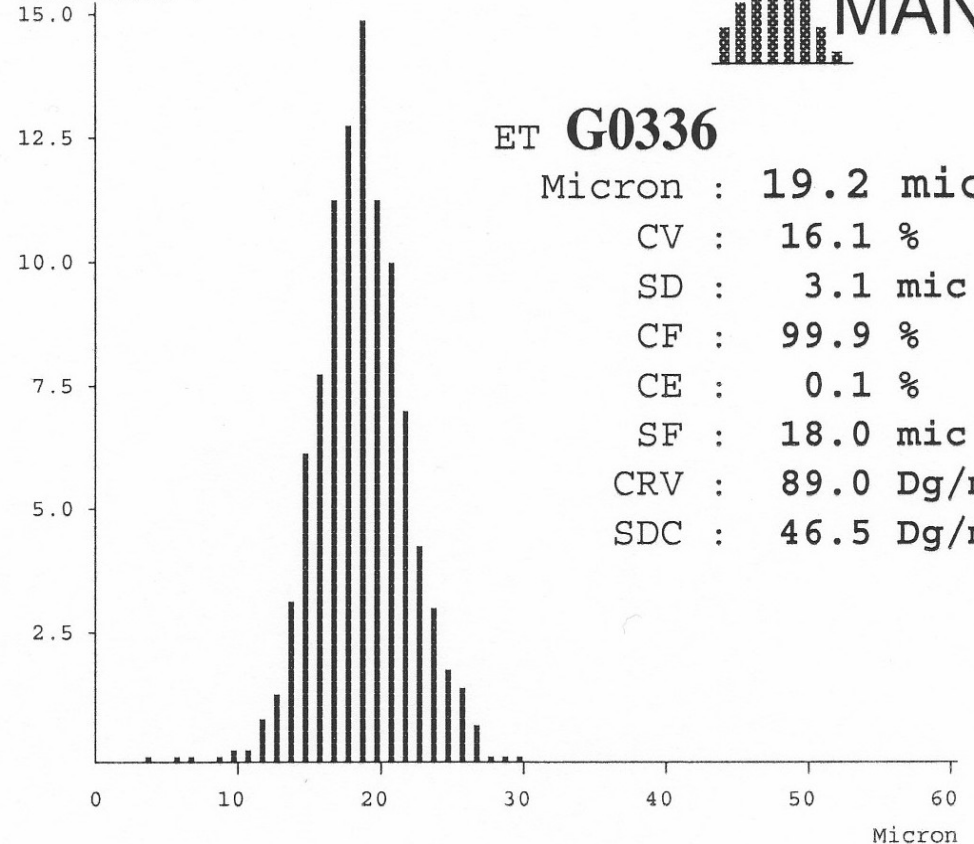

Lot 5

JW & LC Huf

Fibre Count %

103.5 kgs bodyweight