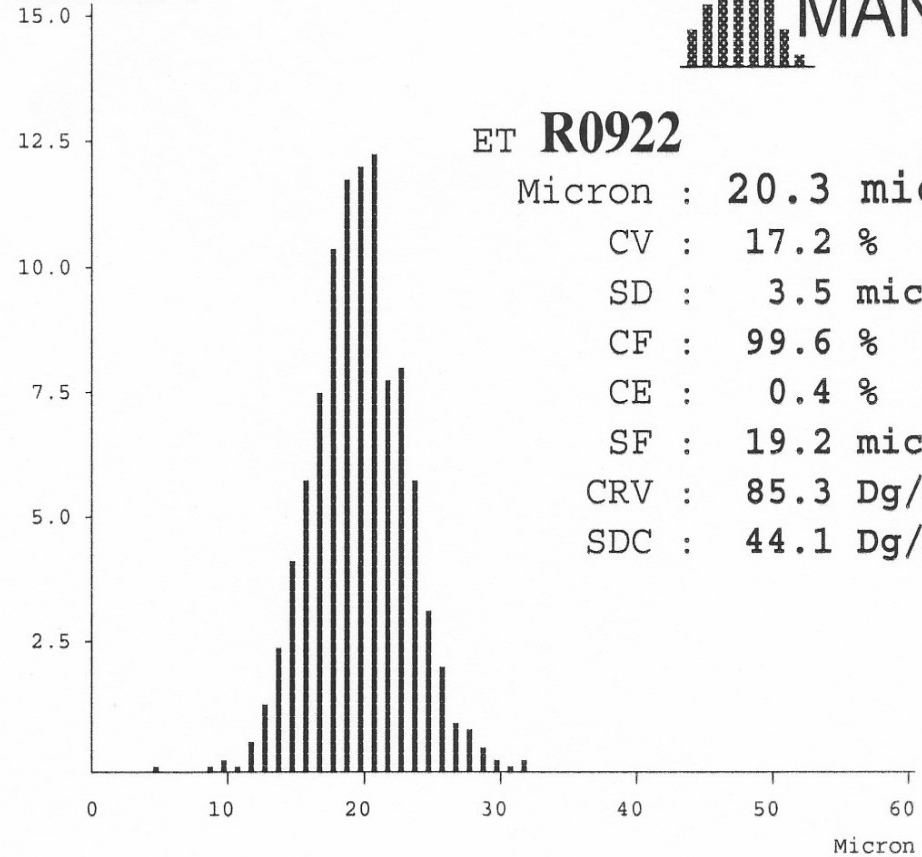

JW & LC Huf

Fibre Count %

Lot 41

91.5 kgs bodyweight