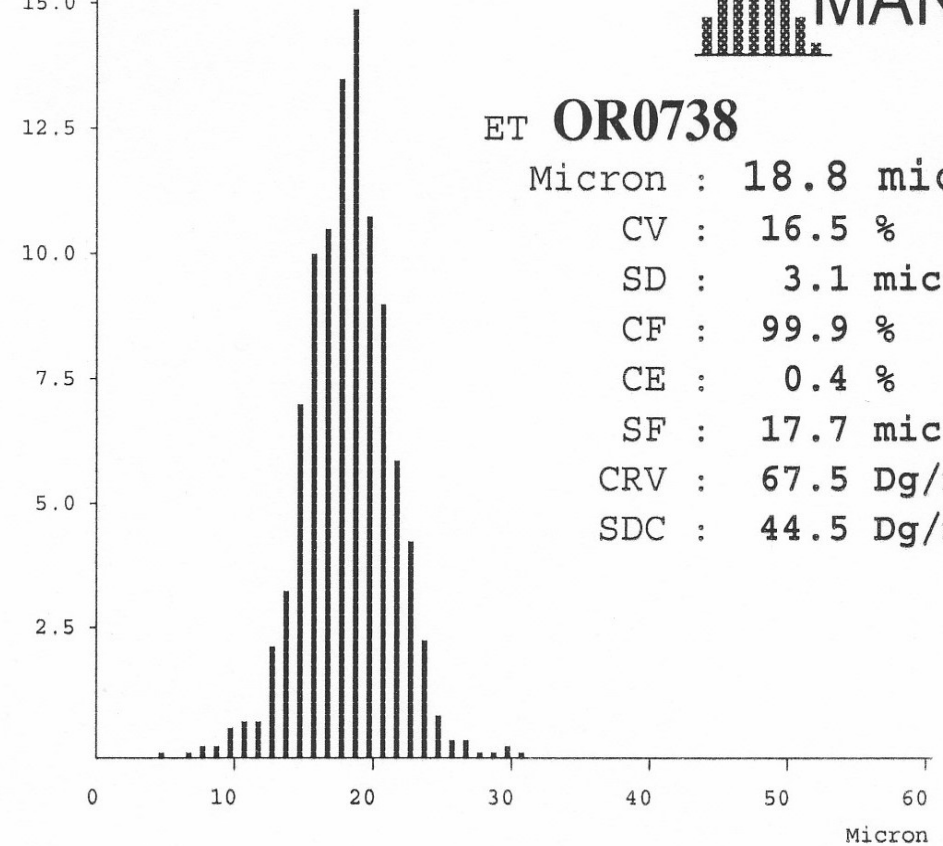

JW & LC Huf

Fibre Count %
15.0

Lot 25

81.5 kgs bodyweight