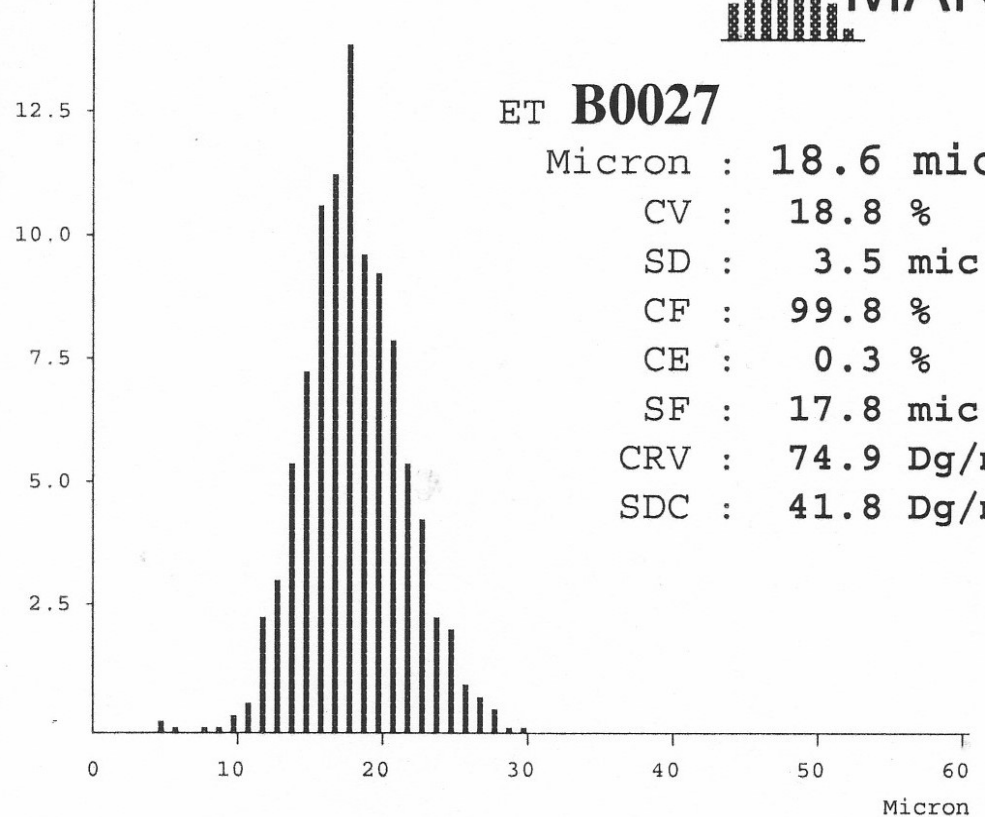

Lot 11

JW & LC Huf

Fibre Count %
15.0

89.5 kgs bodyweight