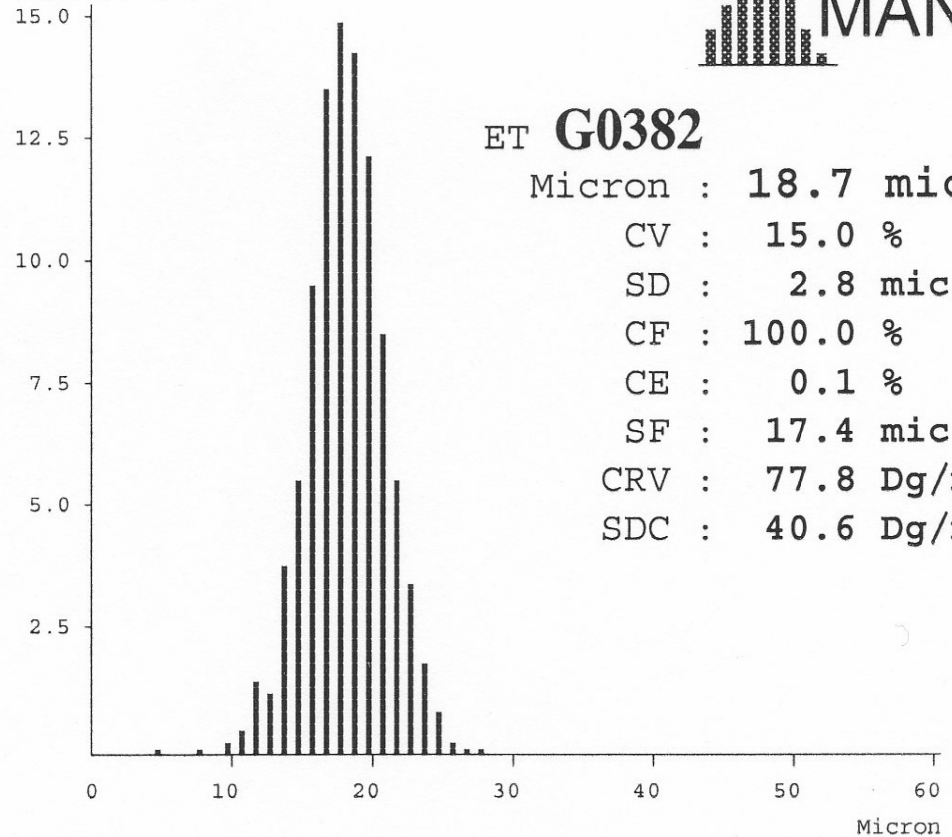

Lot 1

JW & LC Huf

Fibre Count %

98.5 kgs bodyweight