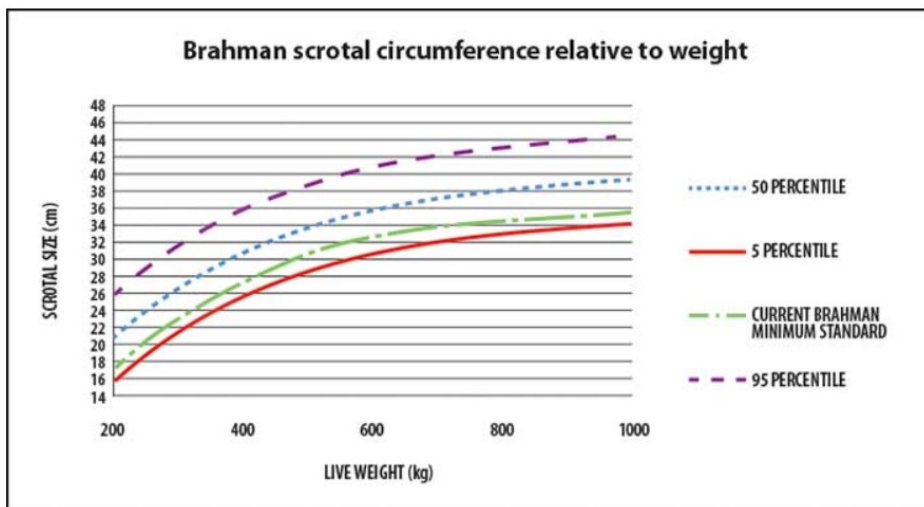

Semen Evaluation

Scrotal Volume

At Coodardie we consider good scrotal length and predominate epididymis more important than scrotal circumference alone. Therefore we have also recorded the scrotal length and calculated a comparative scrotal value.

Semen Test	
860	75%

NT DPIR: *“It is important to recognize that the scrotal circumference is related to weight rather than age. The graph shows the average scrotal circumference for Brahman bulls at 2 years old for given weights.”*

Figure 1: Details of normal scrotal circumference in the Australian Brahman bull population are provided in Figure 1

Source: www.brahman.com.au

Morphology—% Normal Sperm

The bulls have been semen tested sounded by Moira Lanzarin (trained by Bovine Fertility legend, Alf Turner). This involves crush side examination of penis; testicle shape, texture, circumference, length and epididymis; internal palpation and check of seminal vesicles; and collection of sperm and microscopic analysis to determine semen morphology (abnormalities).

NT DPIR:

“Throughout puberty semen of different quality is produced. Prior to puberty no semen is produced followed by a stage of semen with a large number of abnormalities until reaching maturity with relatively stable sperm abnormalities.”