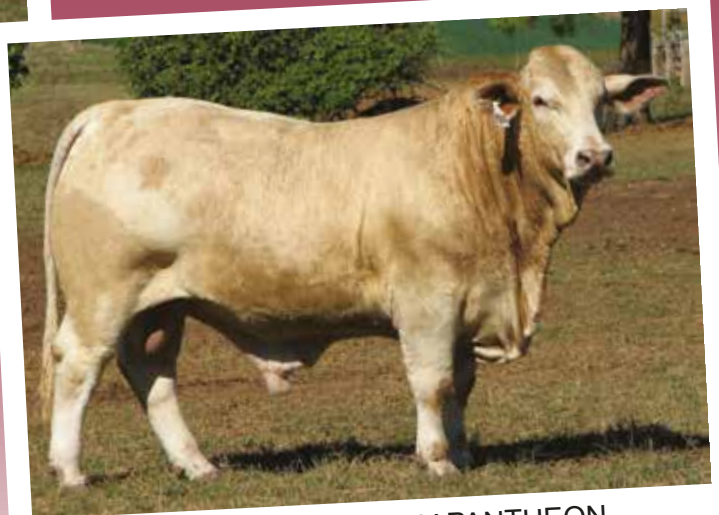

KANDANGA VALLEY

Charolais & Charbray

17th Annual On Property Sale

11am, Saturday July 25th 2020
"Warravale" Kandanga via Gympie, QLD

106
BULLS

LOT 11 - KANDANGA VALLEY PICASSO (P)

LOT 67 - KANDANGA VALLEY PANTHEON