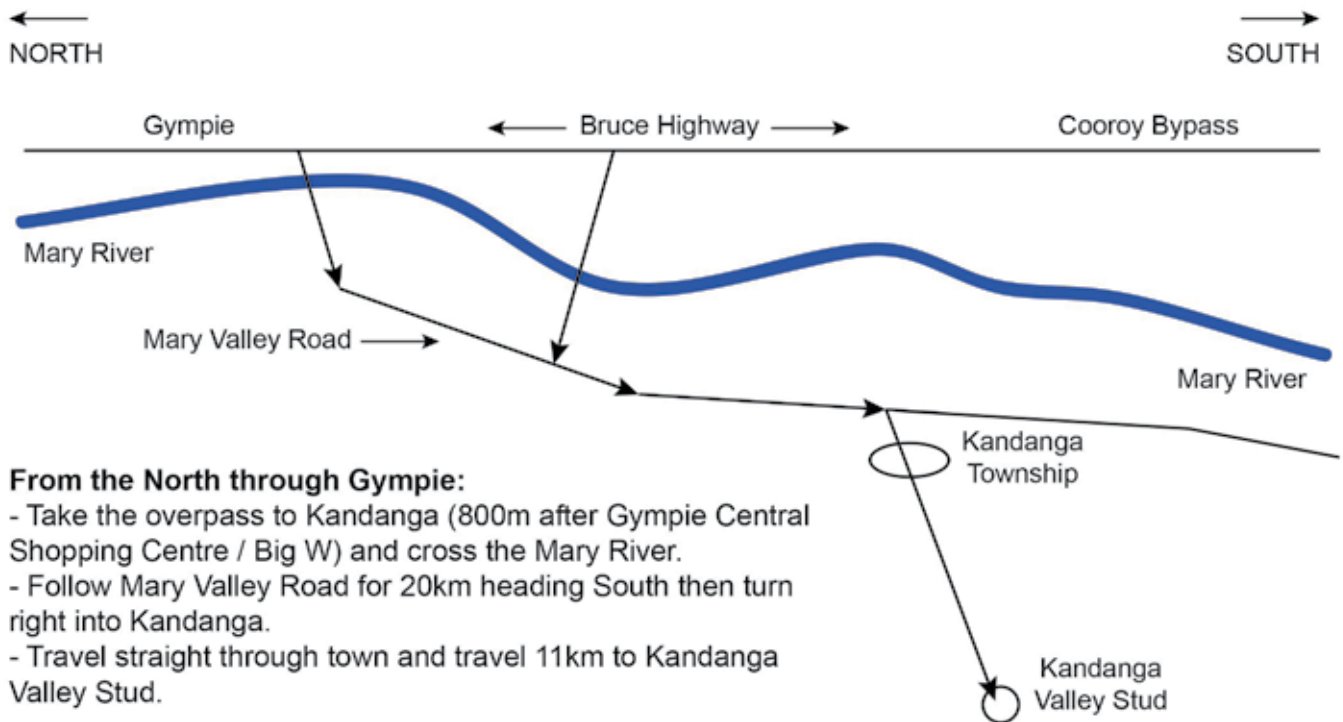

AIRSTRIP: Light planes at Gympie, others to Sunshine Coast or Brisbane

ACCOMMODATION: Motels in Gympie, B&B's at Amamoor, Kandanga, Imbil & Gympie. Please call vendors to arrange accommodation if needed.

Kandanga Valley Stud is situated 11km West of Kandanga, South-West of Gympie, SE QLD.

You will find us at 1229 Kandanga Creek Road, Kandanga QLD 4570.

From the North through Gympie:

- Take the overpass to Kandanga (800m after Gympie Central Shopping Centre / Big W) and cross the Mary River.
- Follow Mary Valley Road for 20km heading South then turn right into Kandanga.
- Travel straight through town and travel 11km to Kandanga Valley Stud.

From the South on Bruce Highway:

- Take Exit 253 – Mary Valley Link Road.
- Cross the Mary River and turn left onto Mary Valley Road.
- Travel approximately 7 to 8 km then turn right into Kandanga.
- Travel straight through town and travel 11km to Kandanga Valley Stud.