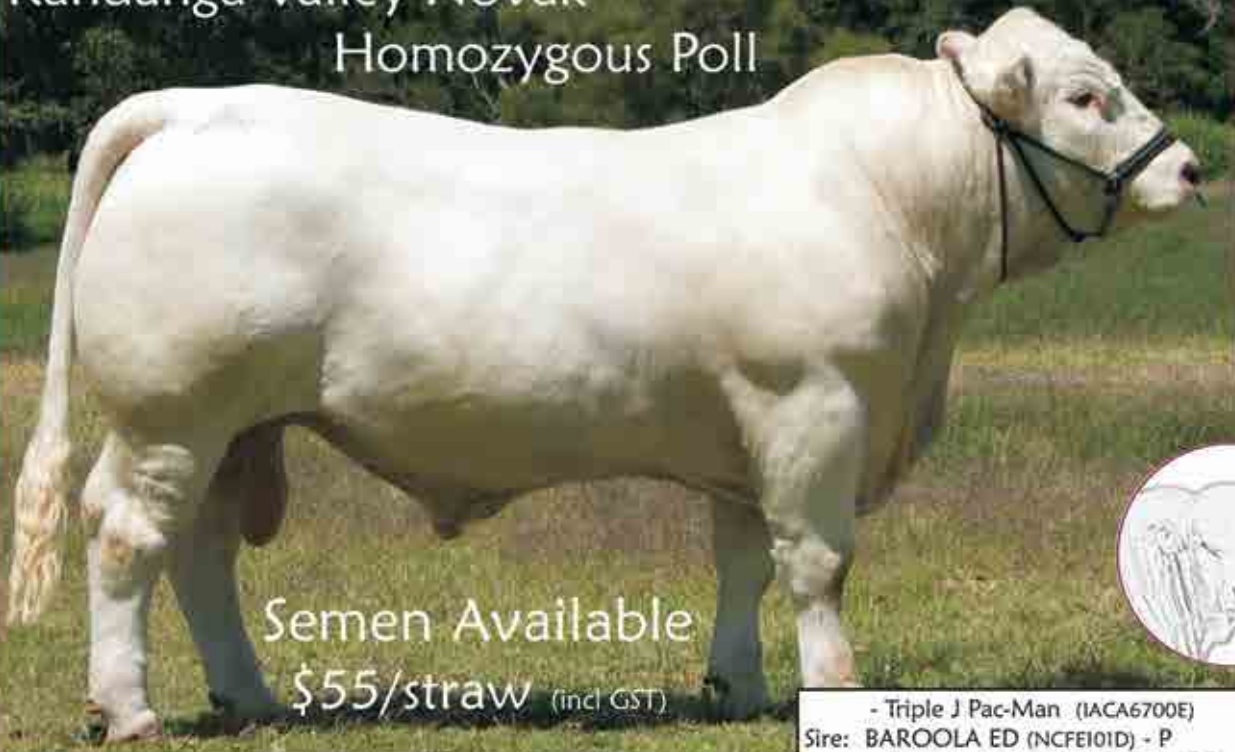

NOTES

Kandanga Valley Novak
Homozygous Poll

Semen Available
\$55/straw (incl GST)

- Triple J Pac-Man (IACA6700E)
Sire: BAROOLA ED (NCFE101D) - P
- Baroola Jodie (NCFB498C) - RF

- Kandanga Valley Zergo KAVZ49E - P
DAM: KANDANGA VALLEY GLENDYR (KAVG101E) - P
- Kandanga Valley X41E (KAVX41E)